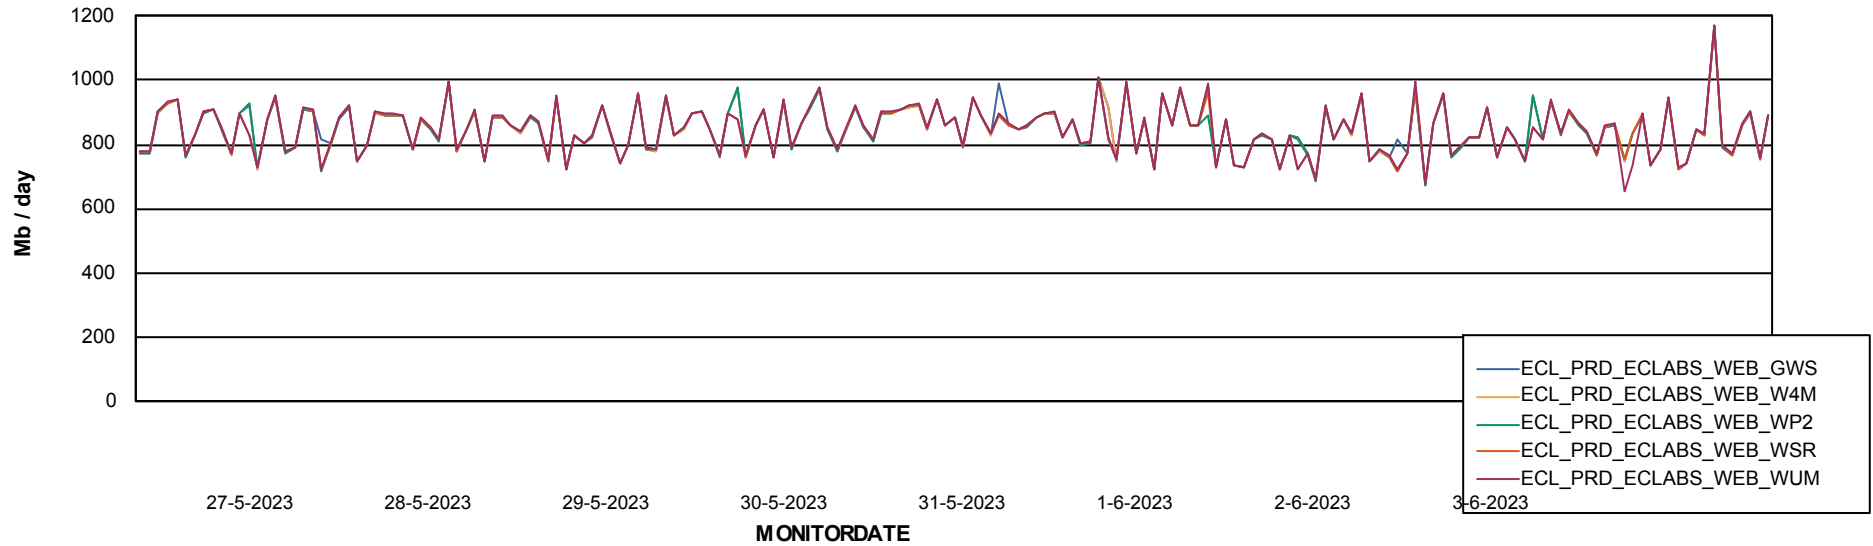

ABSolute Web Component Services

Avg memory used per ABS Web component