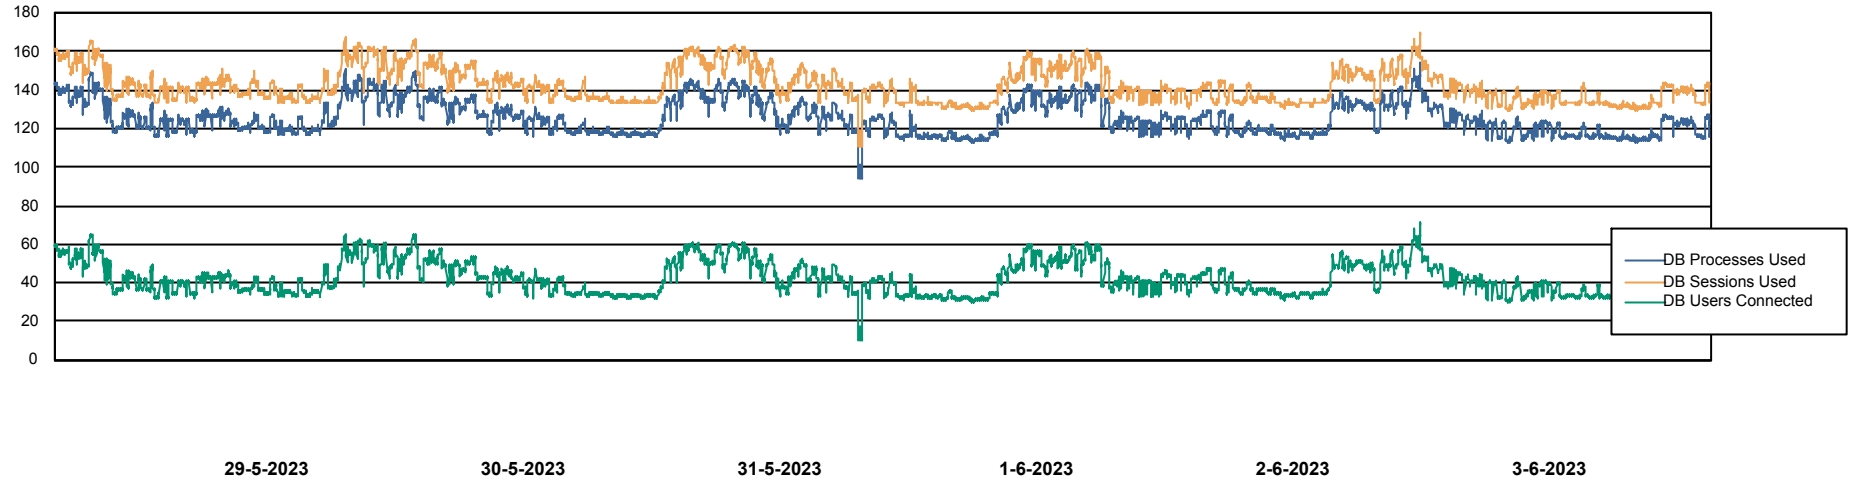

Database Performance ECL_PRD_ECLABS_DB_Production