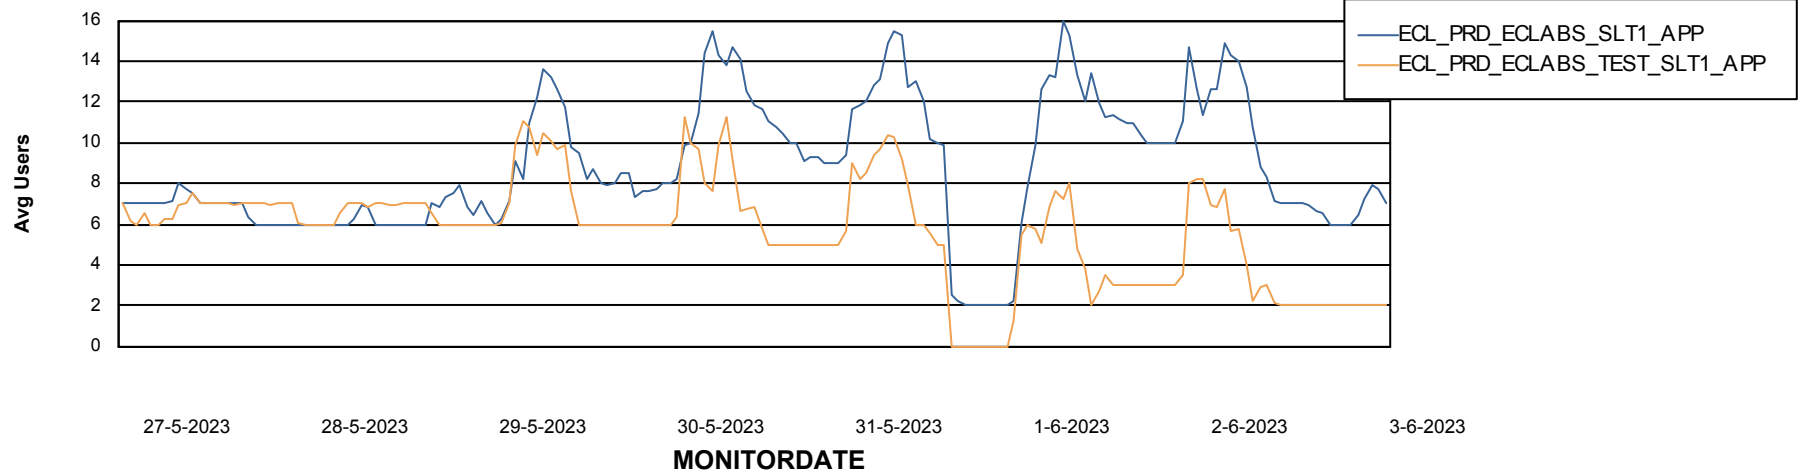

Avg users per day per ABS server