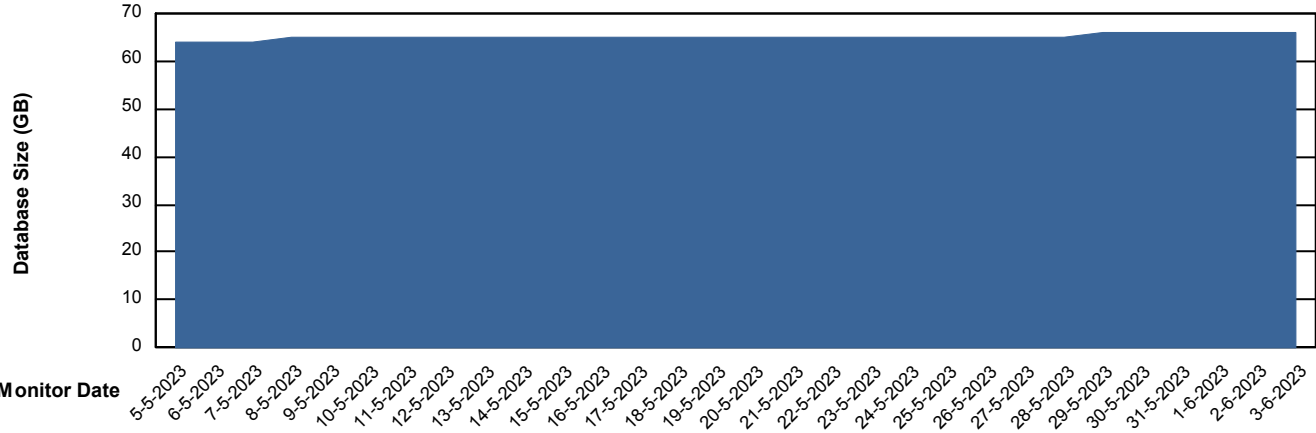

DATABASE SIZE ECL_PRD_ECLABS_DB_Production

Database growth over last month