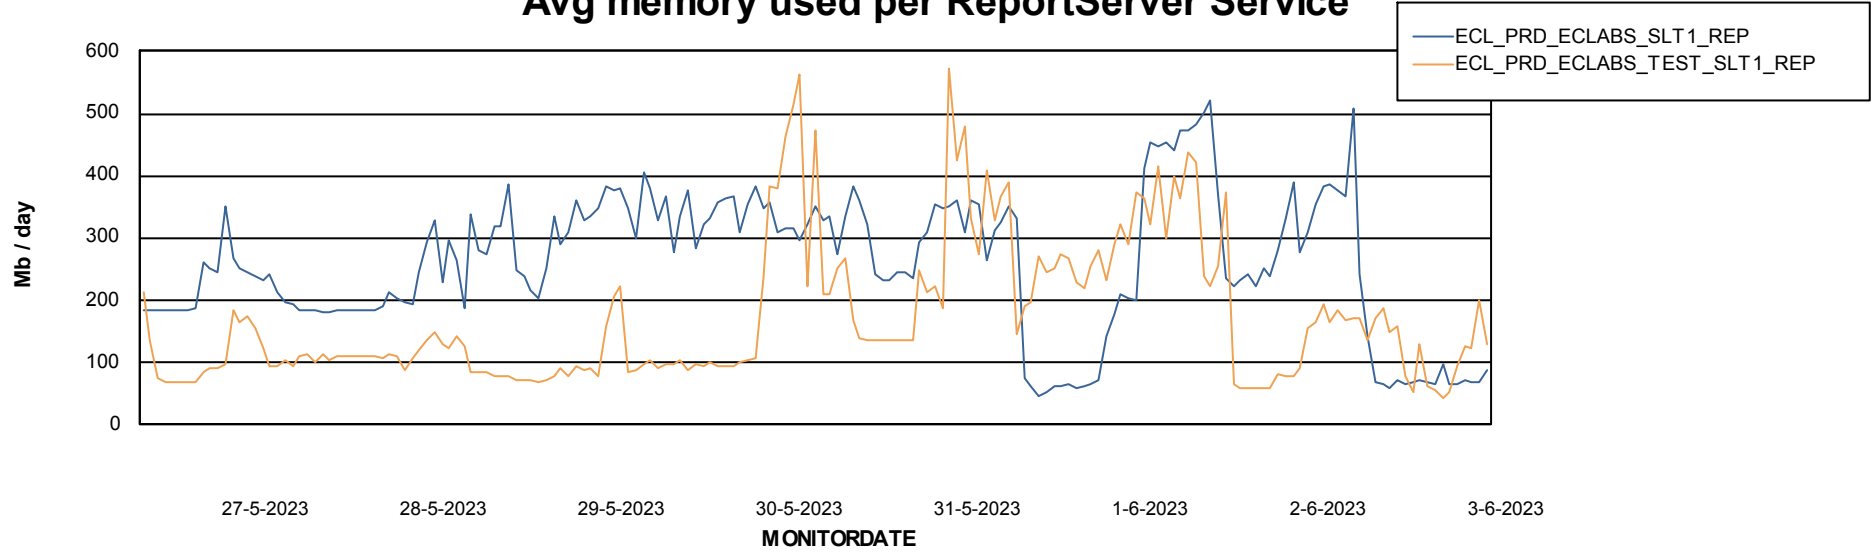

ABSSolute Application ReportServer Services

Avg memory used per ReportServer Service