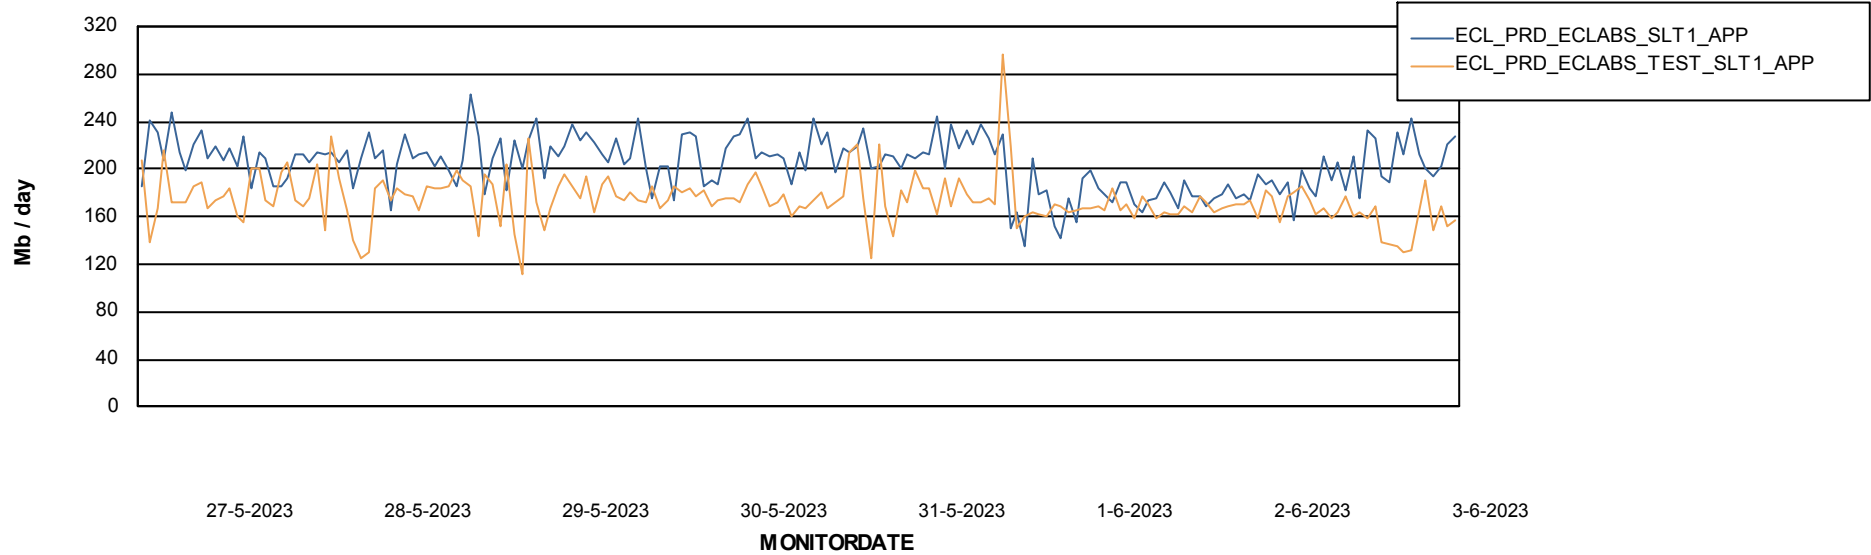

ABSSolute Application Server Services

Avg memory used per ABS Server Service