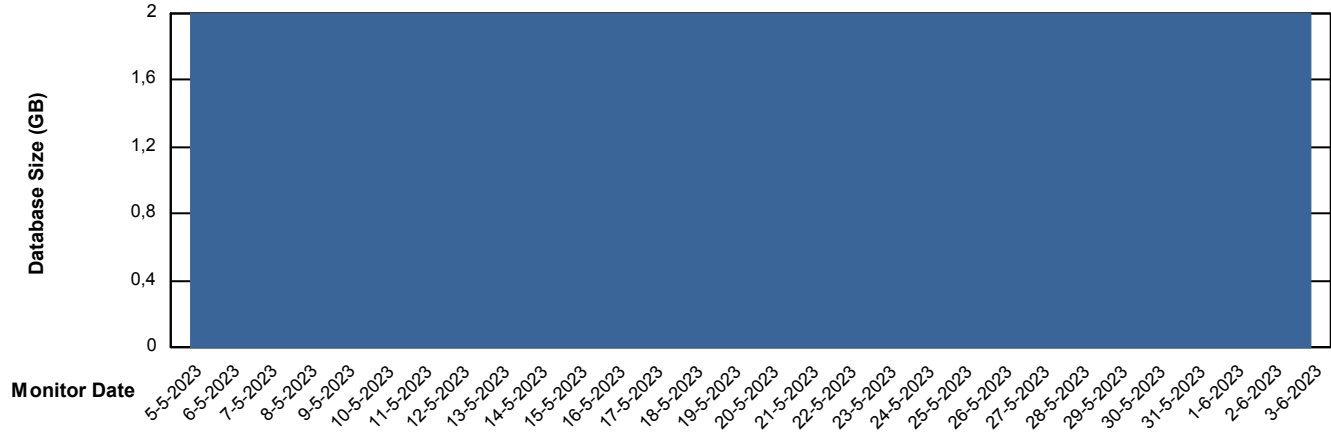

Database Performance DFDDDBI_Production

DB Processes Max 500

Weekly SLA Customer Report

Customer DFD_Production
Database ID 39

DATABASE SIZE DFDDDB_Production

Database growth over last month

DATABASE SIZE DFDDDBI_Production