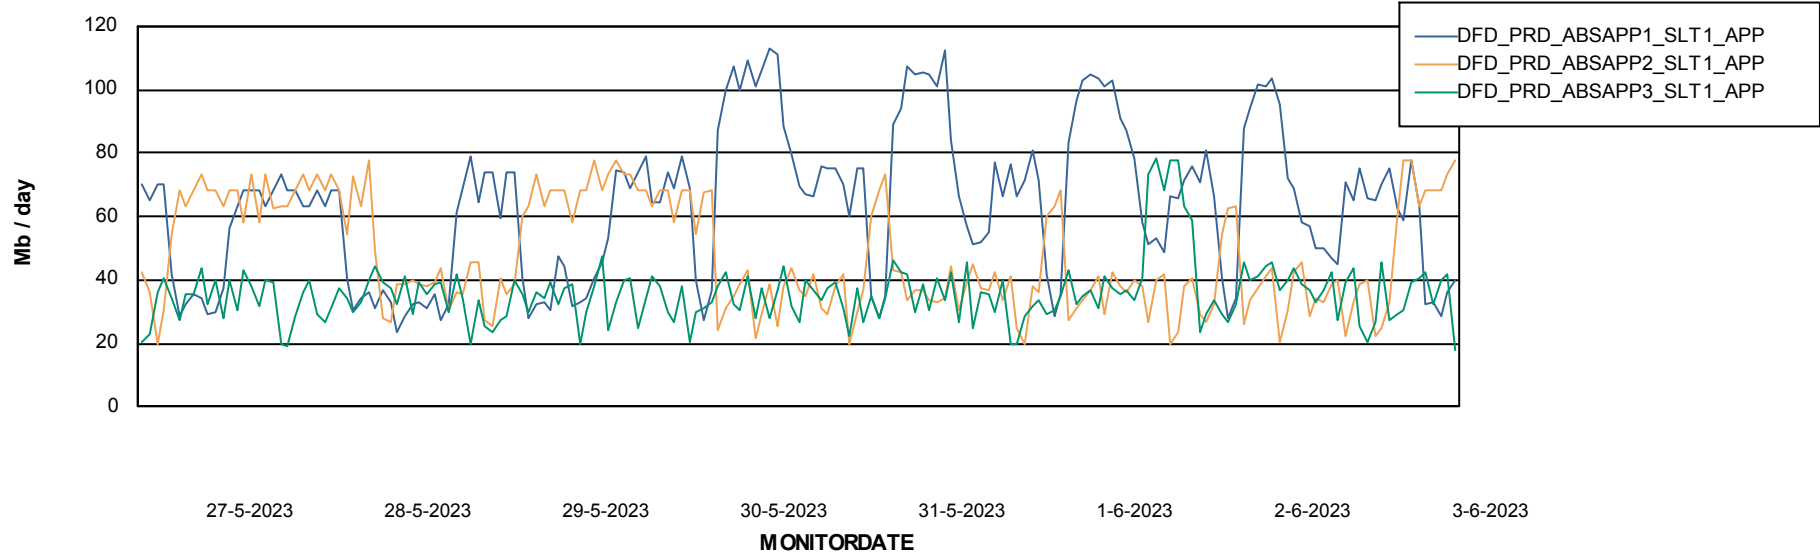

ABSSolute Application Server Services

Avg memory used per ABS Server Service