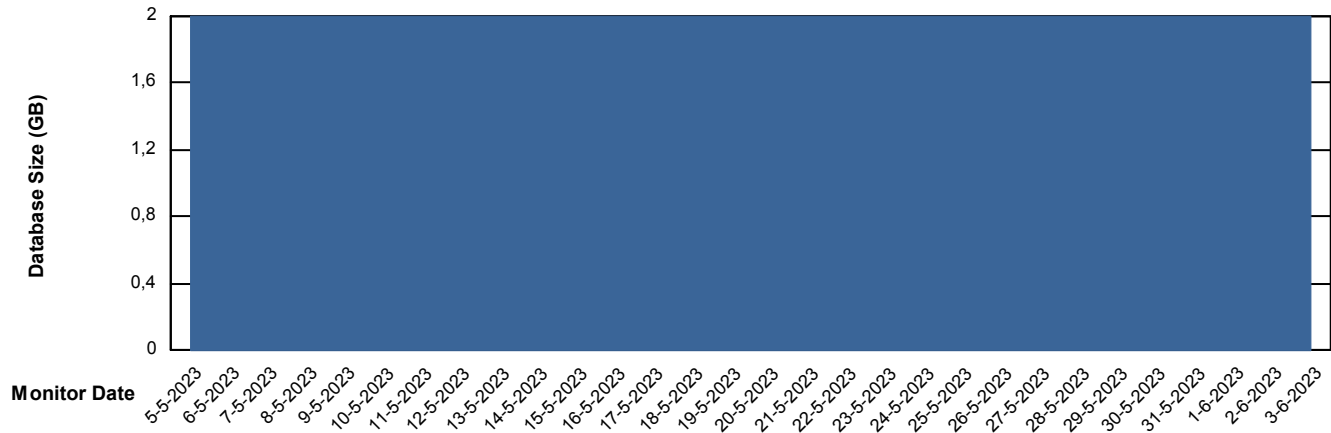

DATABASE SIZE DFDDDBI_Production

Database growth over last month