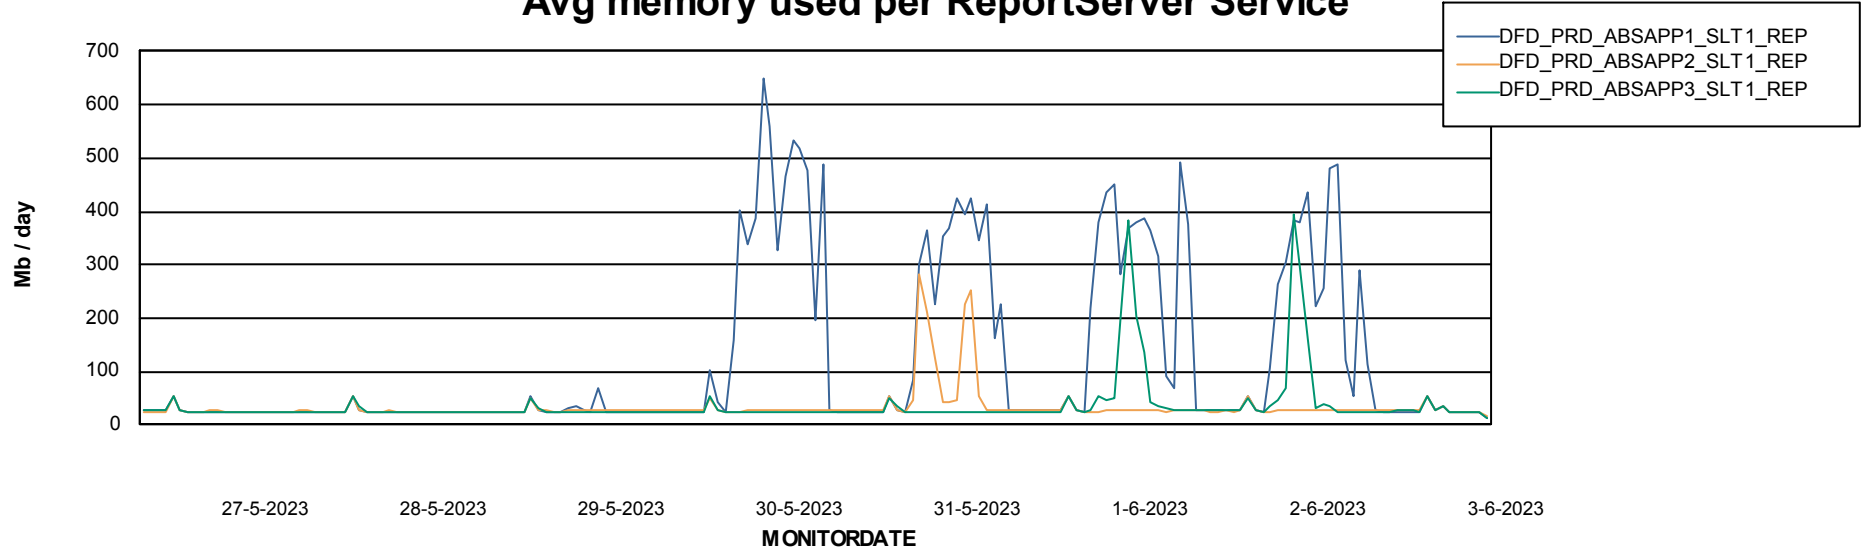

ABSSolute Application ReportServer Services

Avg memory used per ReportServer Service