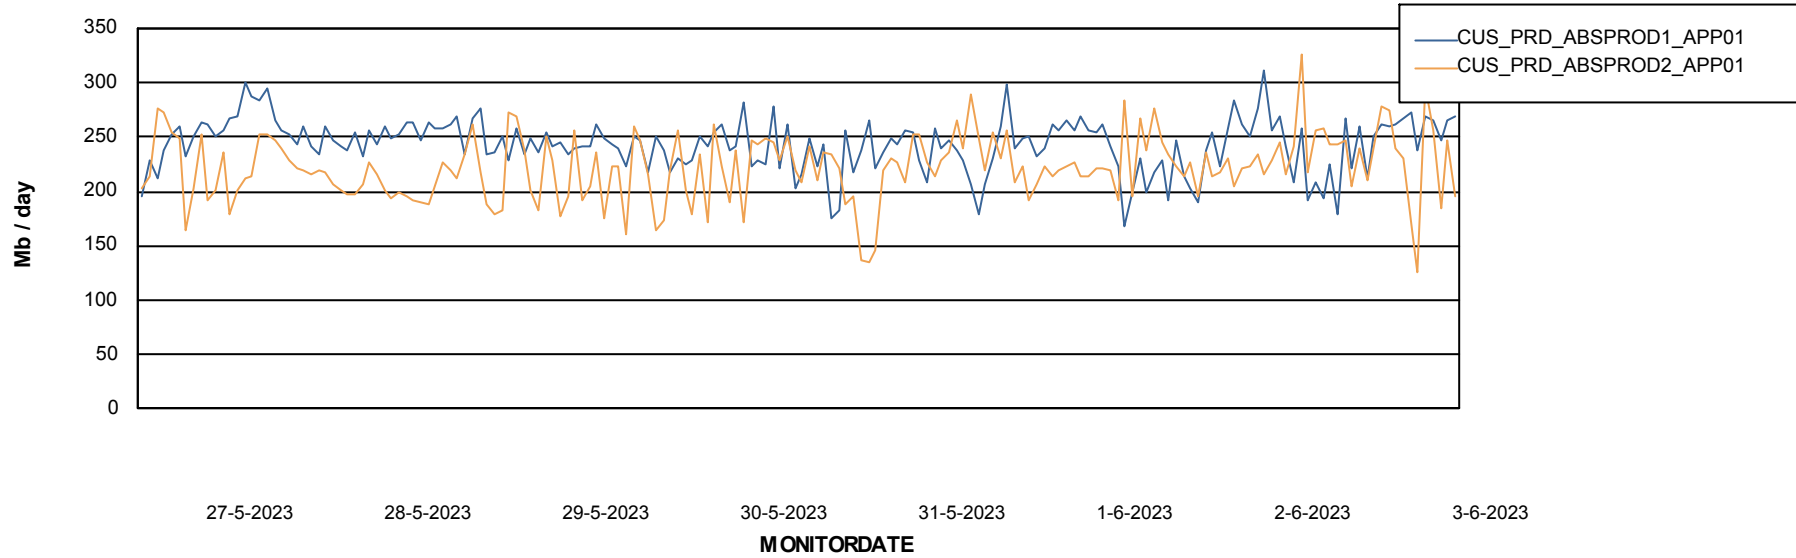

Standby Database Health CUS_Production (24/7)

Recovery lag for last 7 days

Weekly SLA Customer Report

Customer CUS_Production (24/7)
Database ID 131

ABSSolute Application Server Services

Avg memory used per ABS Server Service