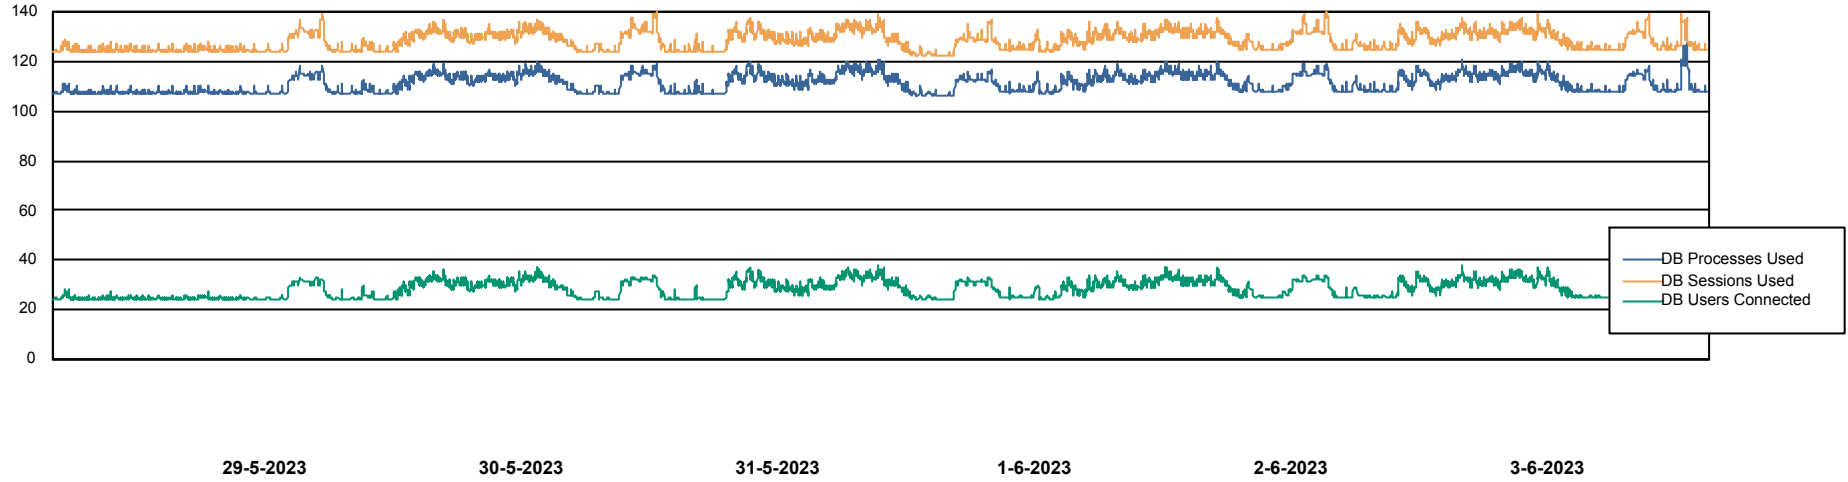

Weekly SLA Customer Report

Customer CUS_Production (24/7)
Database ID 131

Harddisk Usage CUS_PRD_ABSWEBPROD

	Free disk space on C: (%)	Total disk space on C: (Gb)	Used disk space on C: (Gb)
3-6-2023	90	199	21
2-6-2023	90	199	21
1-6-2023	90	199	20
31-5-2023	90	199	20
30-5-2023	90	199	20
29-5-2023	90	199	20
28-5-2023	90	199	20

Weekly SLA Customer Report

Customer CUS_Production (24/7)
Database ID 131

Database Performance CUS_ProdDB_Primary

Weekly SLA Customer Report

Customer CUS_Production (24/7)
Database ID 131

Database Performance CUS_ProdDB_Standby