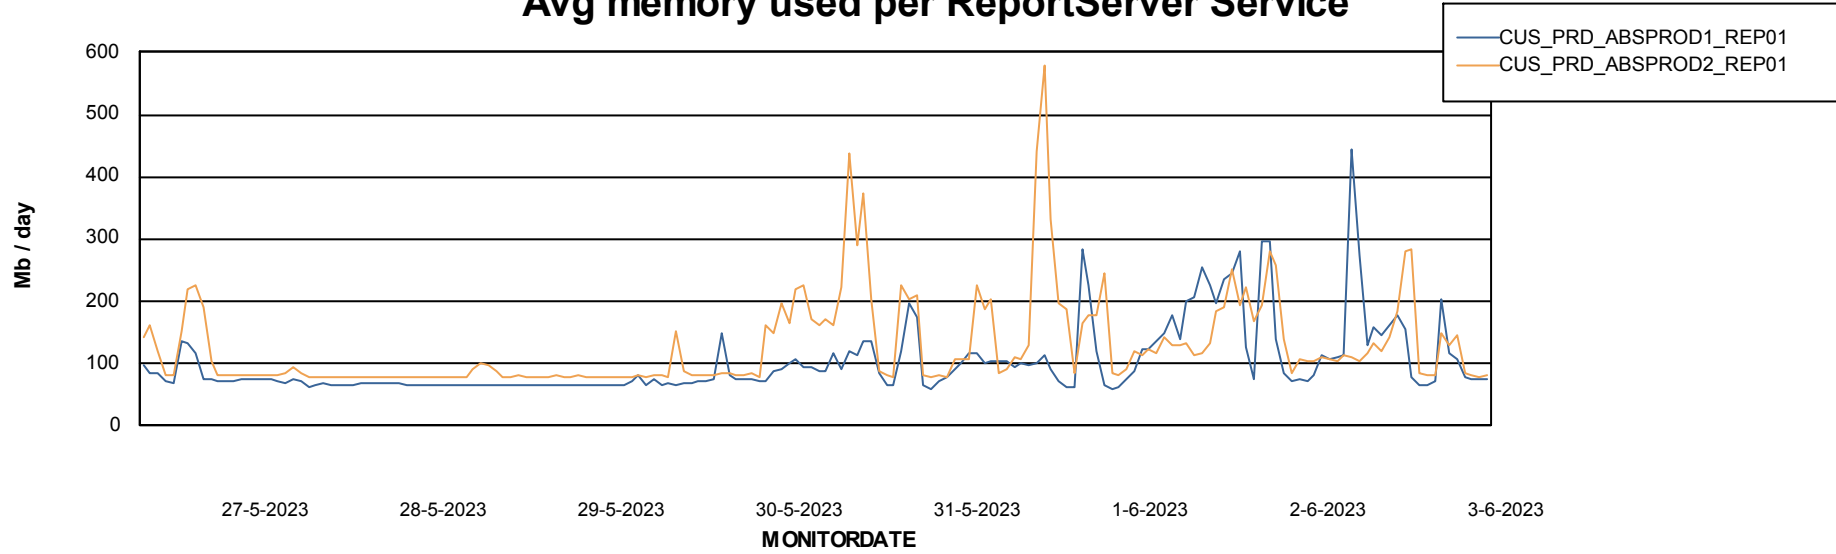

Avg users per day per ABS server

Weekly SLA Customer Report

Customer CUS_Production (24/7)
Database ID 131

ABSSolute Application ReportServer Services

Avg memory used per ReportServer Service

Weekly SLA Customer Report