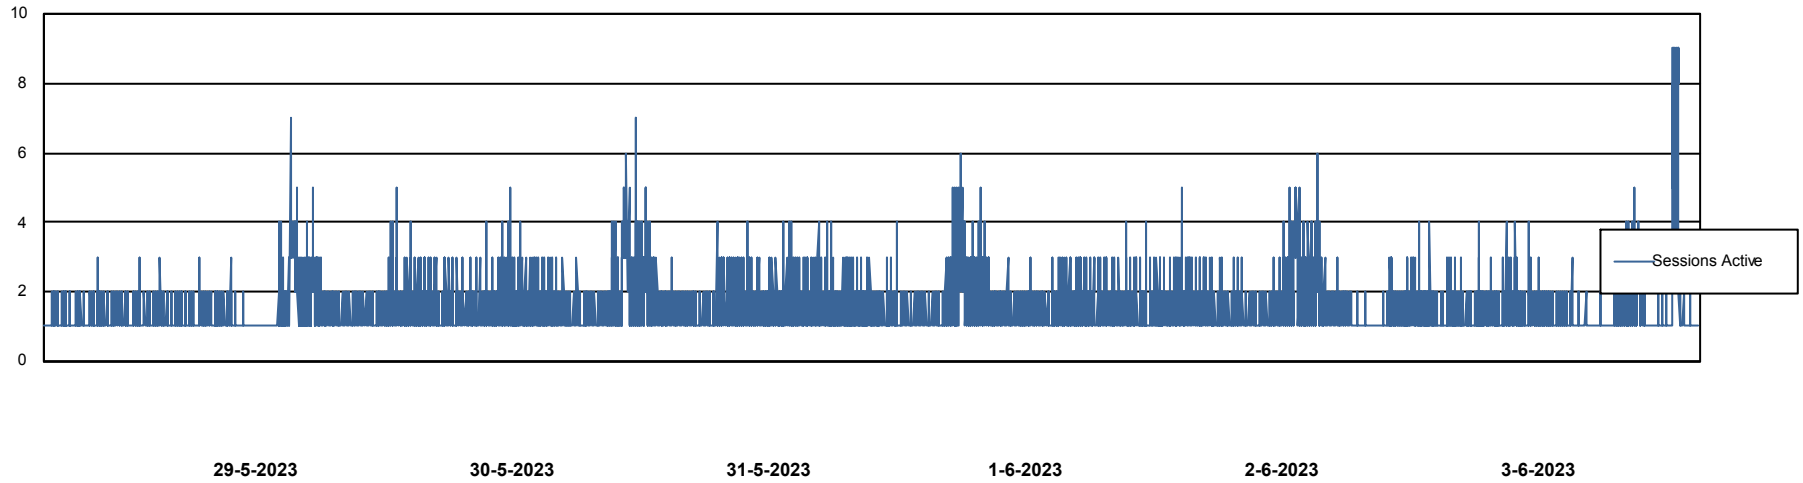

Weekly SLA Customer Report

Customer CUS_Production (24/7)
Database ID 131

Harddisk Usage CUS_PRD_ABSWEBPROD

	Free disk space on C: (%)	Total disk space on C: (Gb)	Used disk space on C: (Gb)
3-6-2023	90	199	21
2-6-2023	90	199	21
1-6-2023	90	199	20
31-5-2023	90	199	20
30-5-2023	90	199	20
29-5-2023	90	199	20
28-5-2023	90	199	20

Weekly SLA Customer Report

Customer CUS_Production (24/7)
Database ID 131

Database Performance CUS_ProdDB_Primary

Weekly SLA Customer Report

Customer CUS_Production (24/7)
Database ID 131

Database Performance CUS_ProdDB_Standby