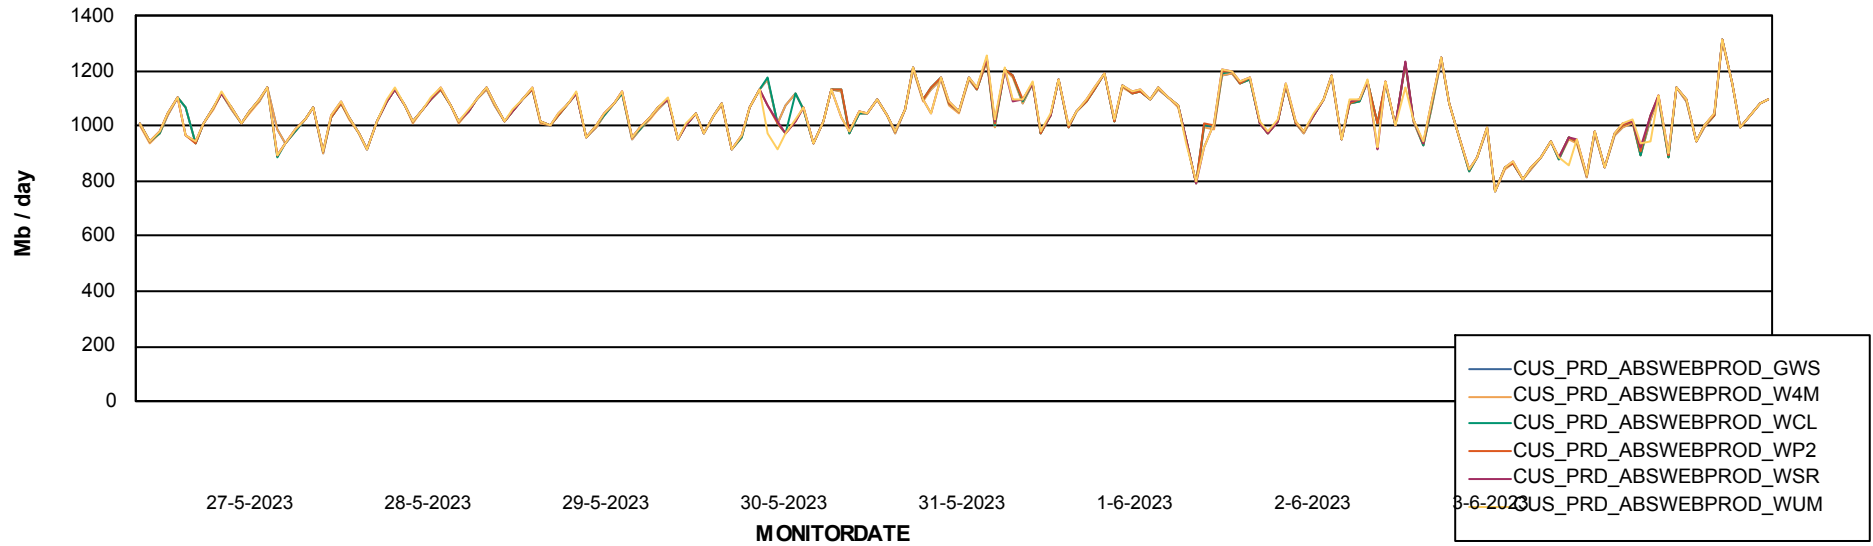

ABSSolute Web Component Services

Avg memory used per ABS Web component