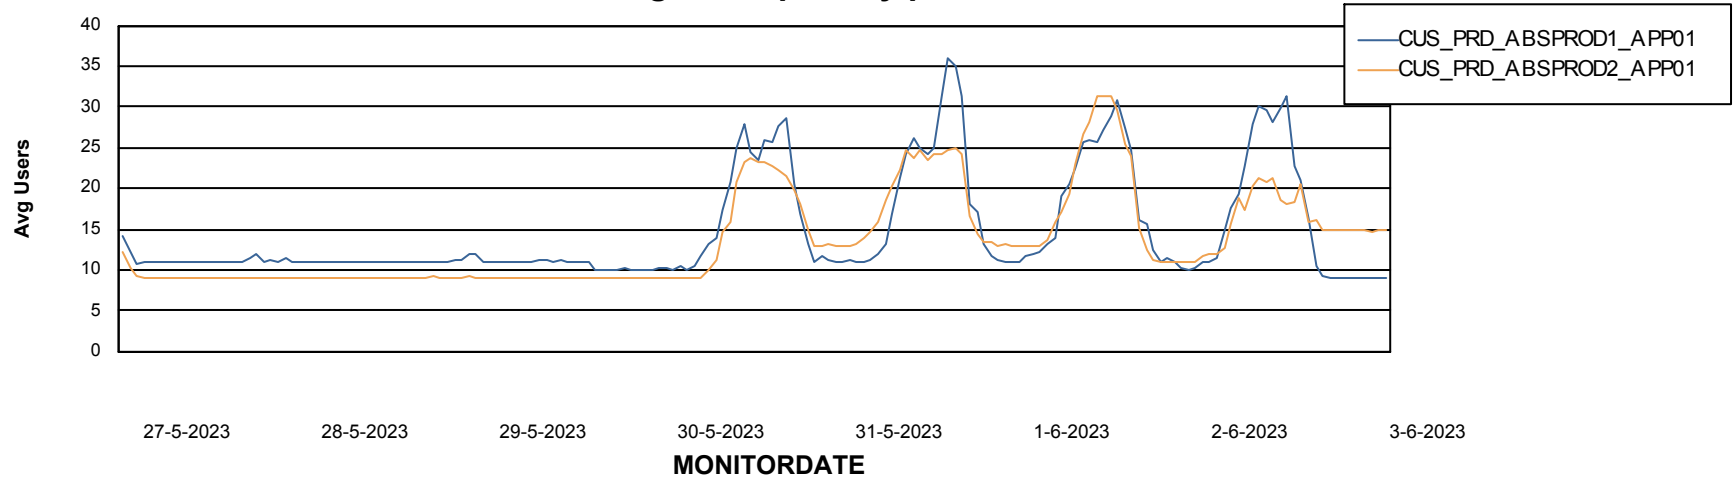

Standby Database Health CUS_Production (24/7)

Recovery lag for last 7 days

Weekly SLA Customer Report

Customer CUS_Production (24/7)
Database ID 131

ABSSolute Application Server Services

Avg memory used per ABS Server Service

Avg users per day per ABS server

Weekly SLA Customer Report

Customer CUS_Production (24/7)
Database ID 131

ABSSolute Application ReportServer Services

Avg memory used per ReportServer Service

Weekly SLA Customer Report