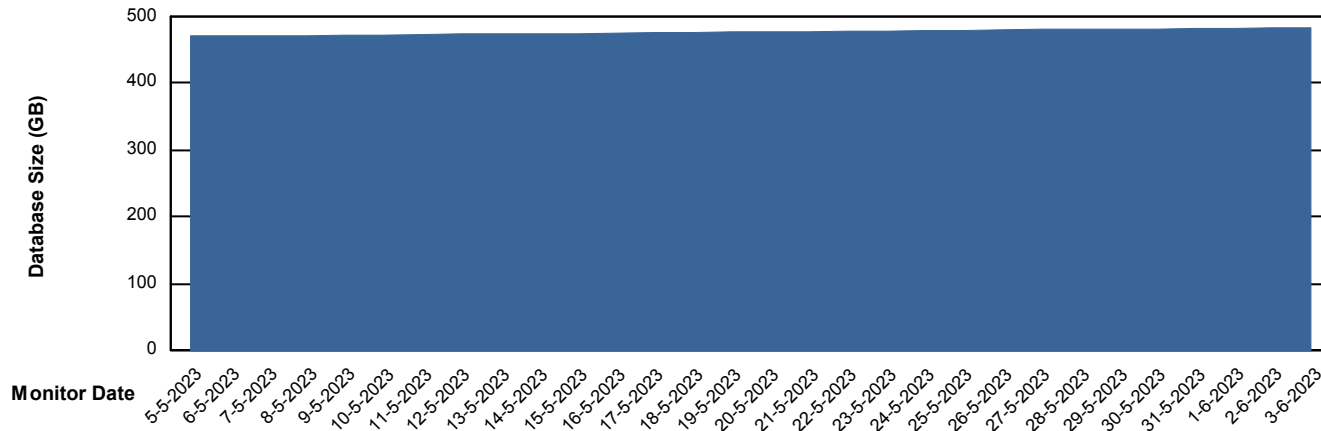

DATABASE SIZE CUS_ProdDB_Primary

Database growth over last month