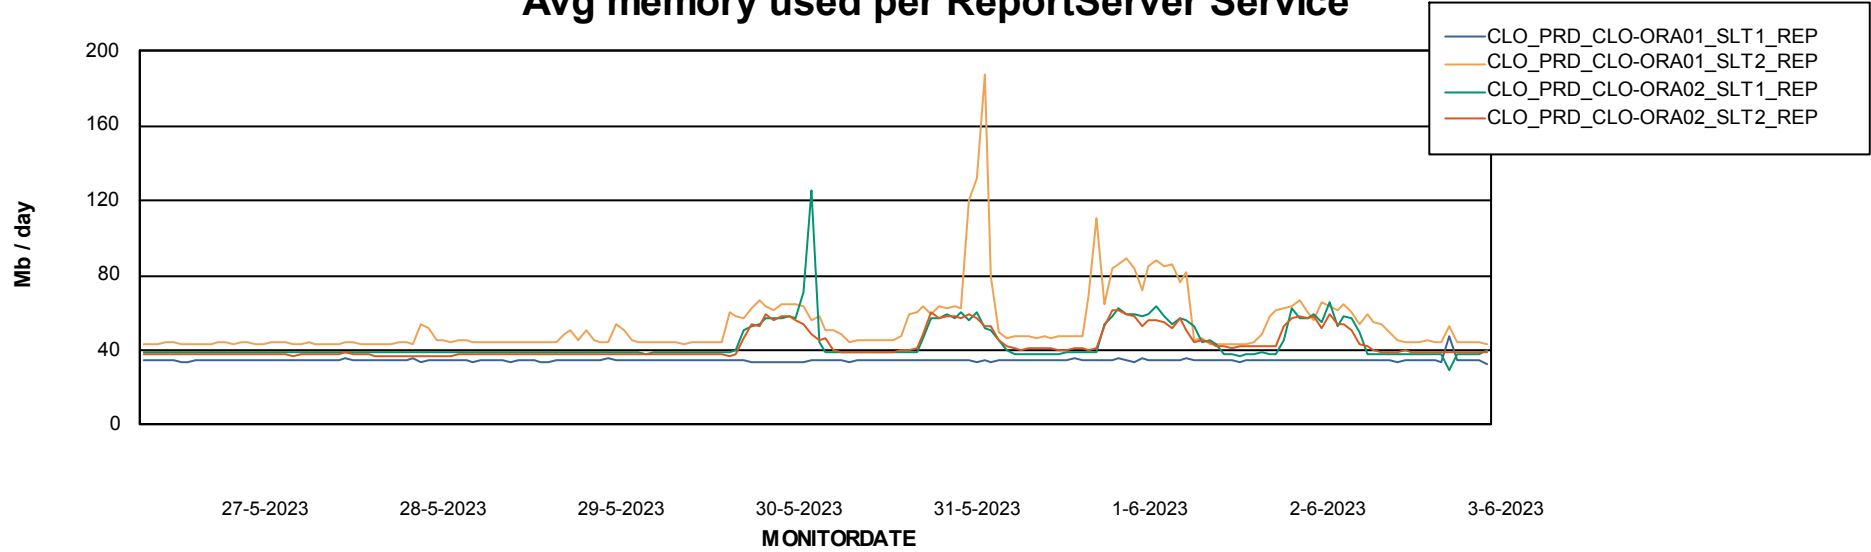

ABSSolute Application ReportServer Services

Avg memory used per ReportServer Service