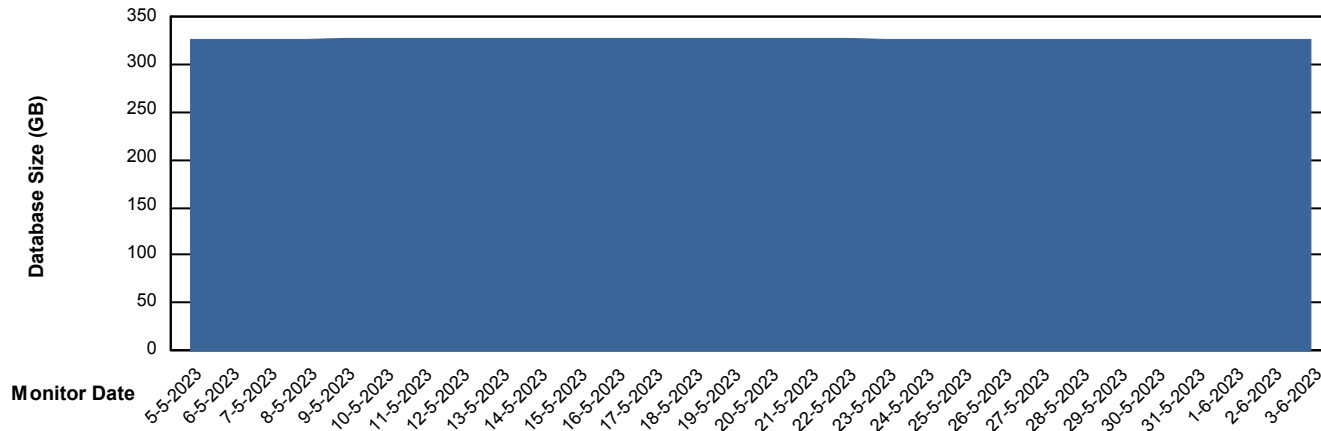

DATABASE SIZE CLODB_PRD_CLO-ORA01

Database growth over last month