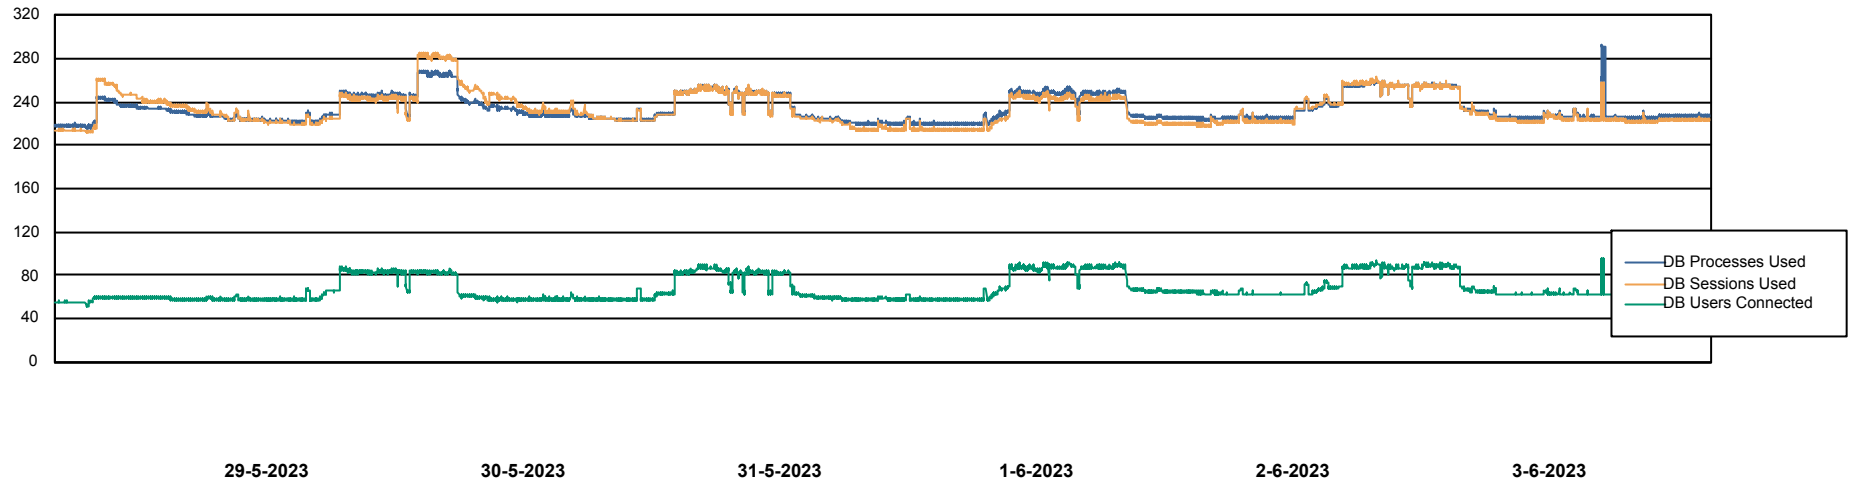

Database Performance CLODB_PRD_CLO-ORA01