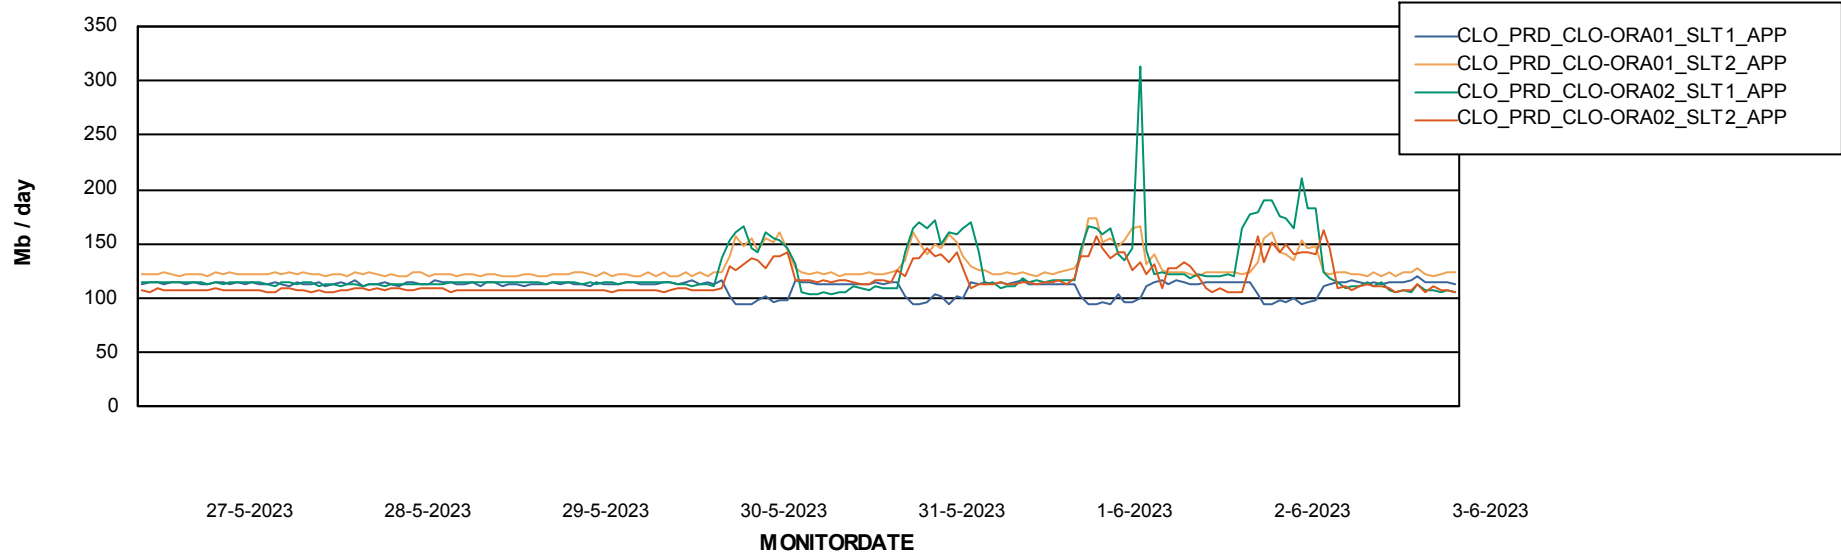

ABSSolute Application Server Services

Avg memory used per ABS Server Service