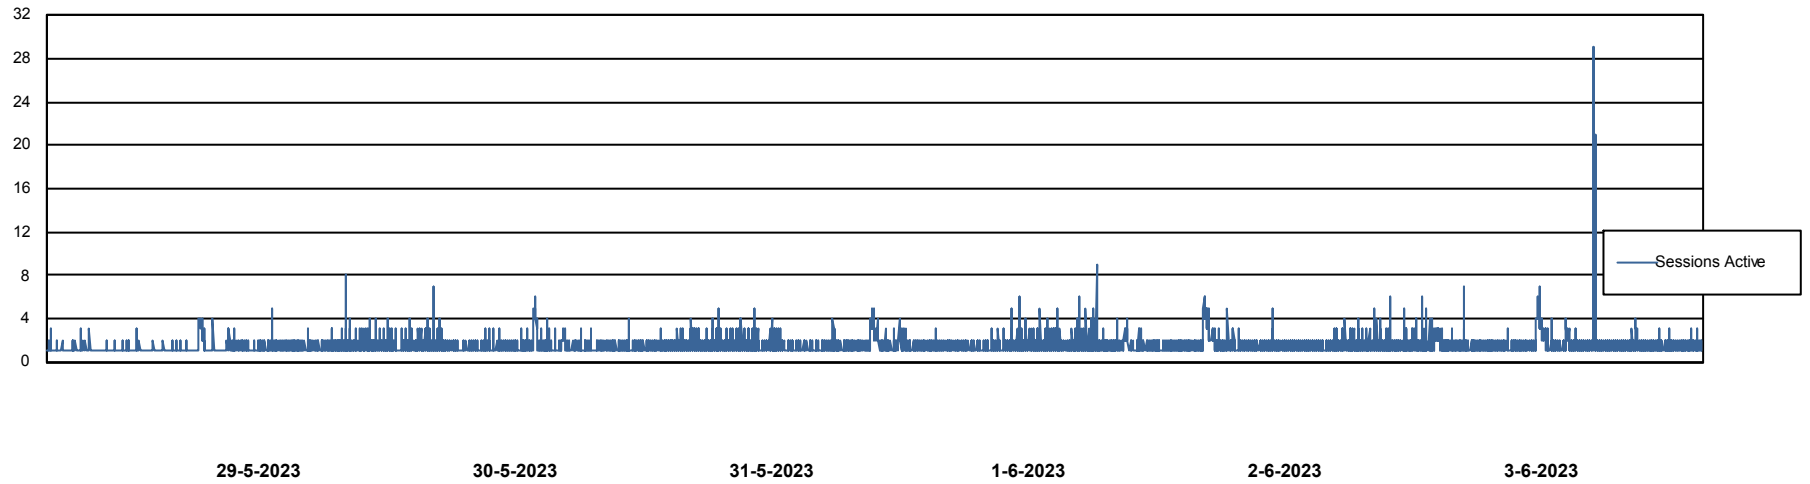

Database Performance CLODB_PRD_CLO-ORA01