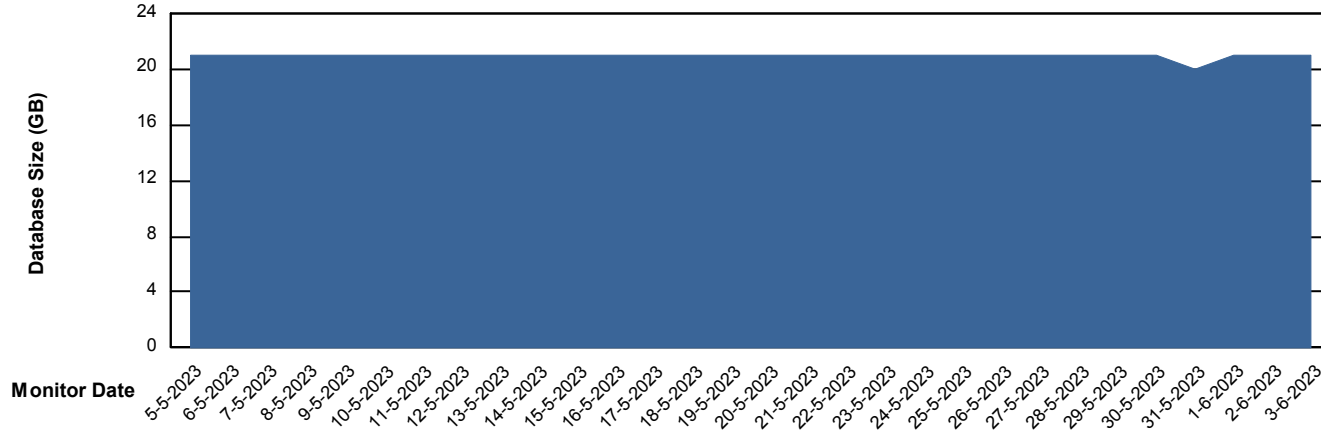

Weekly SLA Customer Report

Customer BNL_Production
Database ID 83

Database Performance BNL_EMCC

Weekly SLA Customer Report

Customer BNL_Production
Database ID 83

Database Performance BNLDB_Production_New

Weekly SLA Customer Report

Customer BNL_Production
Database ID 83

Database Performance BNLDB_Standby

Weekly SLA Customer Report

Customer BNL_Production
Database ID 83

DATABASE SIZE BNL_EMCC

Database growth over last month

DATABASE SIZE BNLDB_Production_New

Database growth over last month

Weekly SLA Customer Report

Customer BNL_Production
 Database ID 83

Database Tablespace BNLDB_Production_New

Date	Tablespace Name	Filesize (Gb)	Usedsize (Gb)	Percentage free
3-6-2023	ABSDATA	105	64	39
	INDX	200	127	37
2-6-2023	ABSDATA	105	64	39
	INDX	200	127	37
1-6-2023	ABSDATA	105	64	39
	INDX	200	127	37
31-5-2023	ABSDATA	105	64	39
	INDX	200	126	37
30-5-2023	ABSDATA	105	64	39
	INDX	200	126	37
29-5-2023	ABSDATA	105	64	39
	INDX	200	126	37
28-5-2023	ABSDATA	105	64	39
	INDX	200	126	37