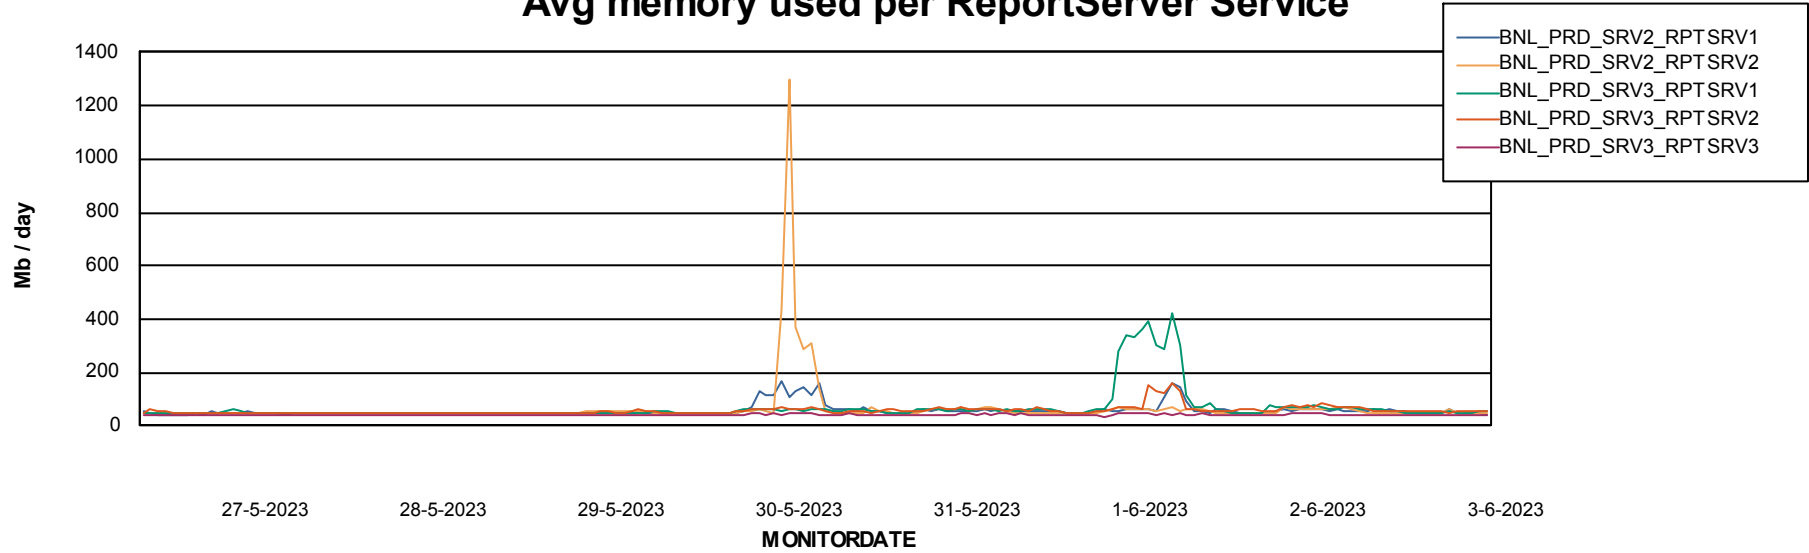

Avg users per day per ABS server

Weekly SLA Customer Report

Customer BNL_Production
Database ID 83

ABSSolute Web Component Services

Avg memory used per ReportServer Service

Weekly SLA Customer Report

Customer BNL_Production
Database ID 83