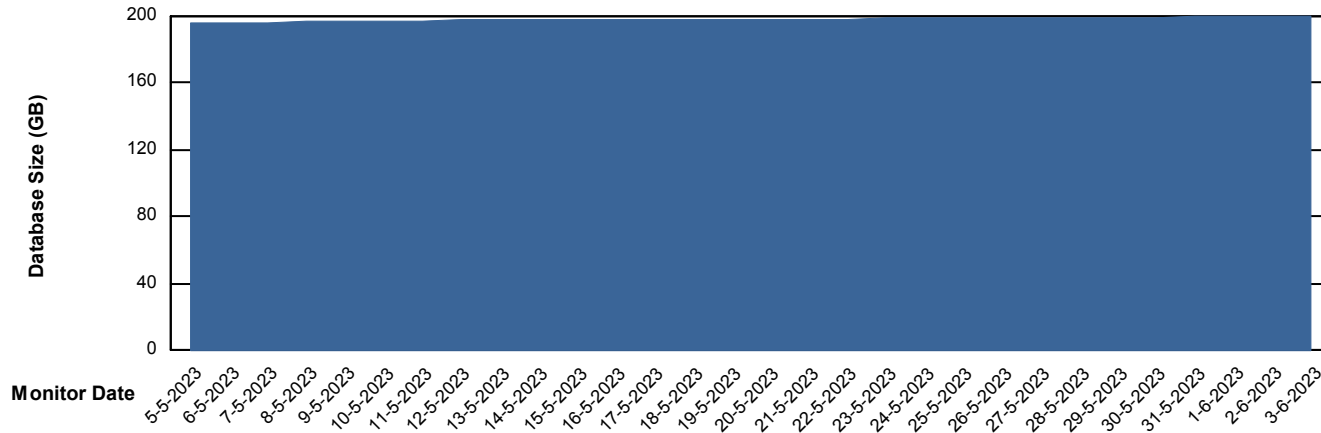

Weekly SLA Customer Report

Customer BNL_Production
Database ID 83

Database Performance BNL_EMCC

Weekly SLA Customer Report

Customer BNL_Production
Database ID 83

Database Performance BNLDB_Production_New

Weekly SLA Customer Report

Customer BNL_Production
Database ID 83

Database Performance BNLDB_Standby

Weekly SLA Customer Report

Customer BNL_Production
Database ID 83

DATABASE SIZE BNL_EMCC

Database growth over last month

DATABASE SIZE BNLDB_Production_New

Database growth over last month

Weekly SLA Customer Report

Customer BNL_Production
 Database ID 83

Database Tablespace BNLDB_Production_New

Date	Tablespace Name	Filesize (Gb)	Usedsize (Gb)	Percentage free
3-6-2023	ABSDATA	105	64	39
	INDX	200	127	37
2-6-2023	ABSDATA	105	64	39
	INDX	200	127	37
1-6-2023	ABSDATA	105	64	39
	INDX	200	127	37
31-5-2023	ABSDATA	105	64	39
	INDX	200	126	37
30-5-2023	ABSDATA	105	64	39
	INDX	200	126	37
29-5-2023	ABSDATA	105	64	39
	INDX	200	126	37
28-5-2023	ABSDATA	105	64	39
	INDX	200	126	37