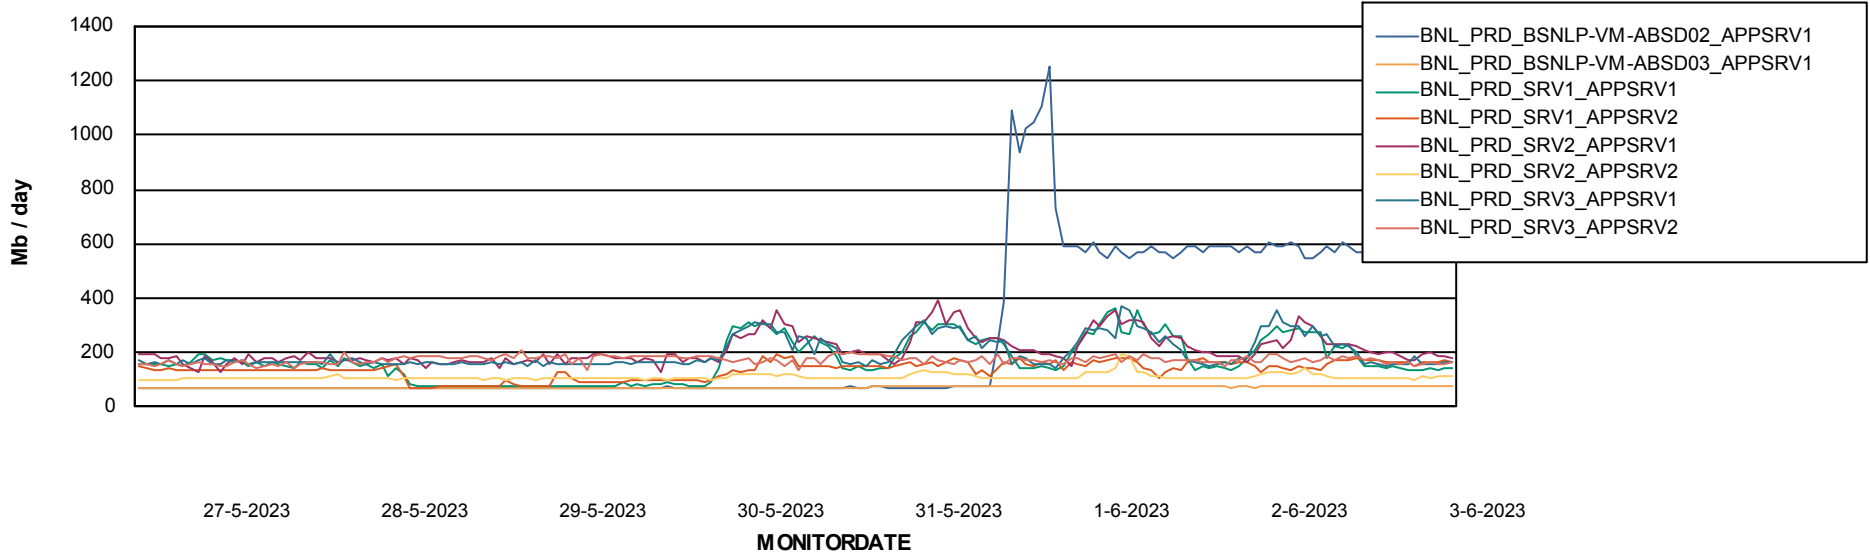

Database growth over last month

Weekly SLA Customer Report

Customer BNL_Production
 Database ID 83

Database Tablespace BNLDB_Production_New

Date	Tablespace Name	Filesize (Gb)	Usedsize (Gb)	Percentage free
3-6-2023	ABSDATA	105	64	39
	INDX	200	127	37
2-6-2023	ABSDATA	105	64	39
	INDX	200	127	37
1-6-2023	ABSDATA	105	64	39
	INDX	200	127	37
31-5-2023	ABSDATA	105	64	39
	INDX	200	126	37
30-5-2023	ABSDATA	105	64	39
	INDX	200	126	37
29-5-2023	ABSDATA	105	64	39
	INDX	200	126	37
28-5-2023	ABSDATA	105	64	39
	INDX	200	126	37

Standby Database Health BNL_Production

Recovery lag for last 7 days

Weekly SLA Customer Report

Customer BNL_Production
Database ID 83

ABSSolute Application Server Services

Avg memory used per ABS Server Service