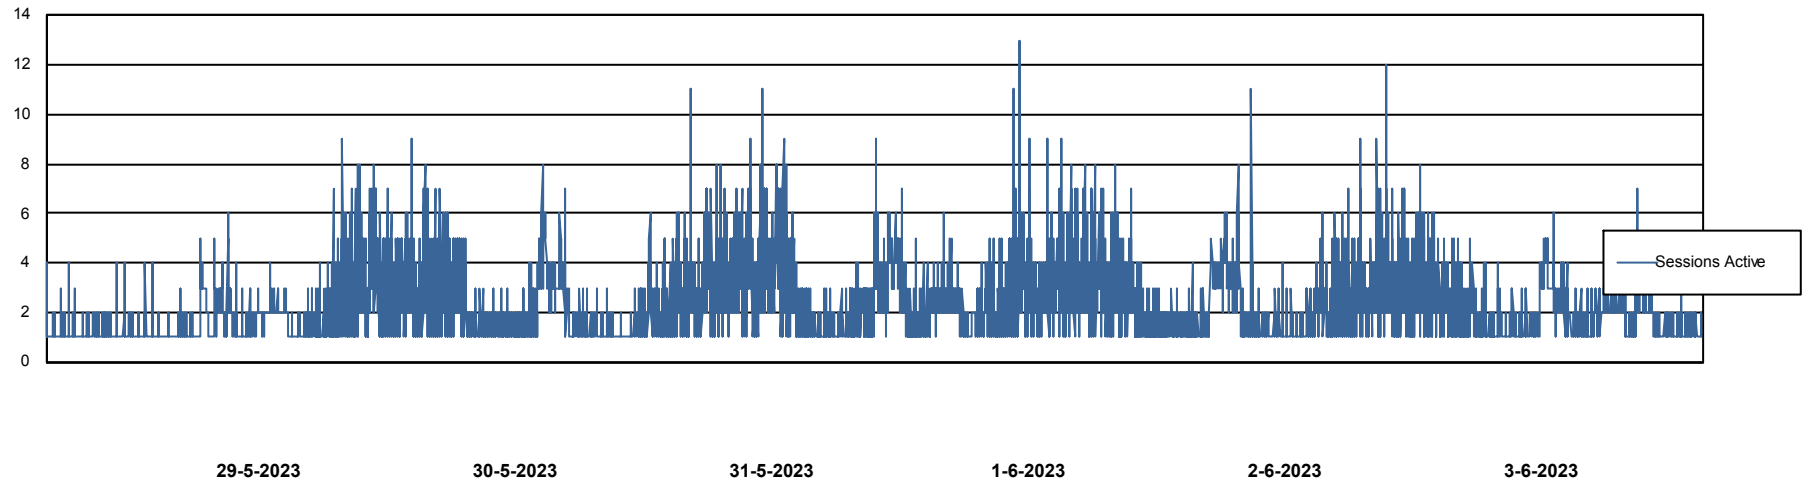

Weekly SLA Customer Report

Customer BNL_Production
Database ID 83

Database Performance BNL_EMCC

Weekly SLA Customer Report

Customer BNL_Production
Database ID 83

Database Performance BNLDB_Production_New

Weekly SLA Customer Report

Customer BNL_Production
Database ID 83

Database Performance BNLDB_Standby

Weekly SLA Customer Report

Customer BNL_Production
Database ID 83

DATABASE SIZE BNL_EMCC

Database growth over last month

DATABASE SIZE BNLDB_Production_New