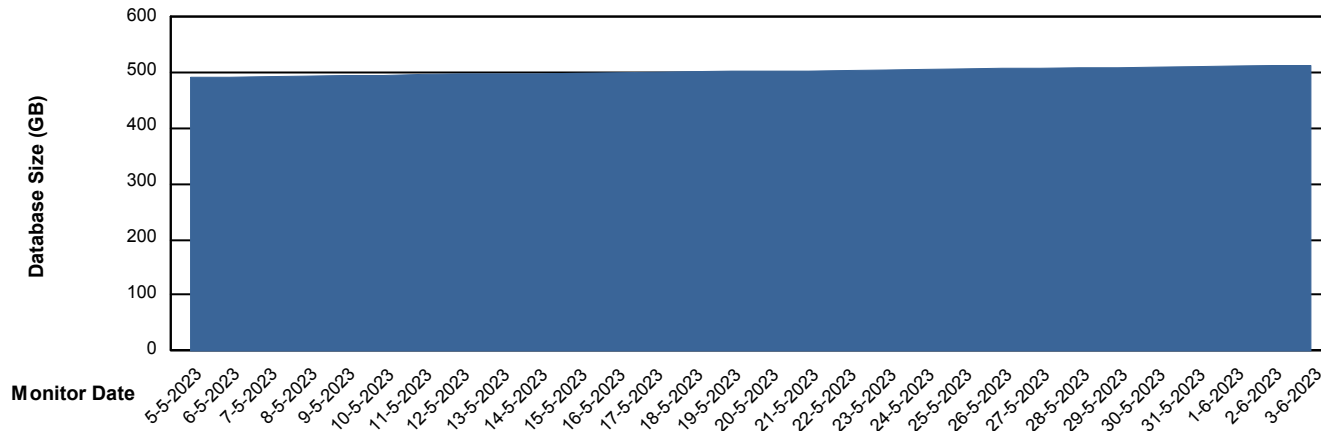

# Weekly SLA Customer Report

Customer BGG\_Production  
 Database ID 162

Database Performance BGG\_PRD\_DEDC-DB08\_DB\_Stb

DATABASE SIZE BGG\_PRD\_DEDC-DB07\_DB\_Production

Database growth over last month