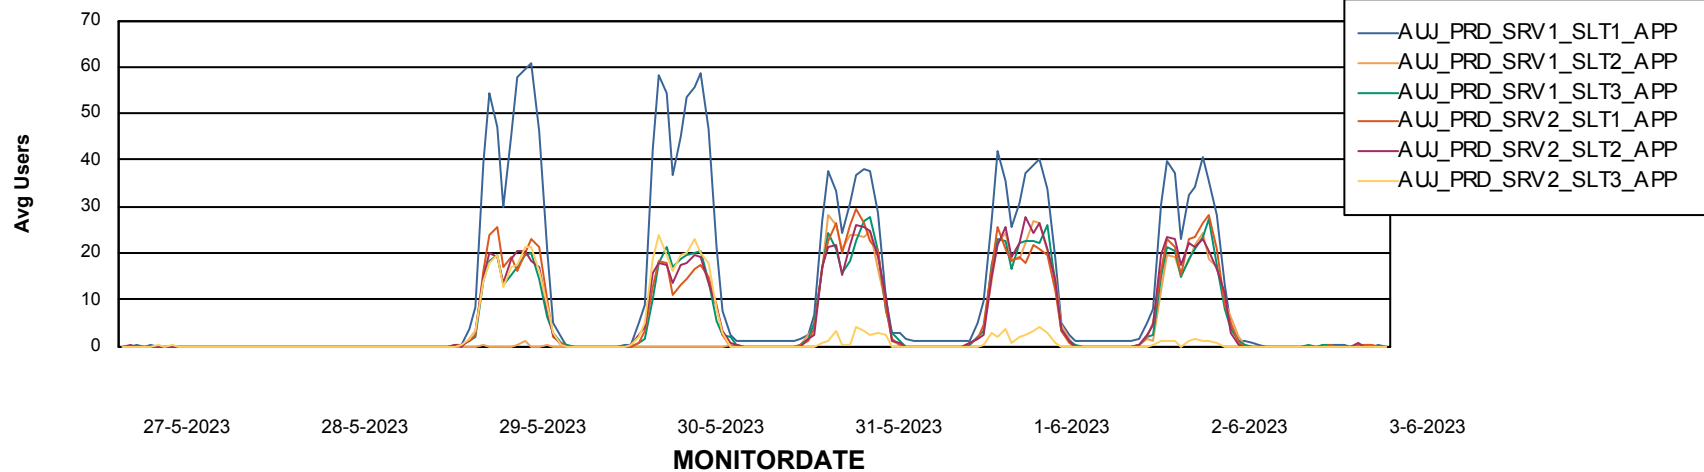

Weekly SLA Customer Report

Customer AUJ Production
Database ID 41

ABSSolute Application Server Services

Avg memory used per ABS Server Service

Avg users per day per ABS server

Weekly SLA Customer Report

Customer AUJ Production
Database ID 41