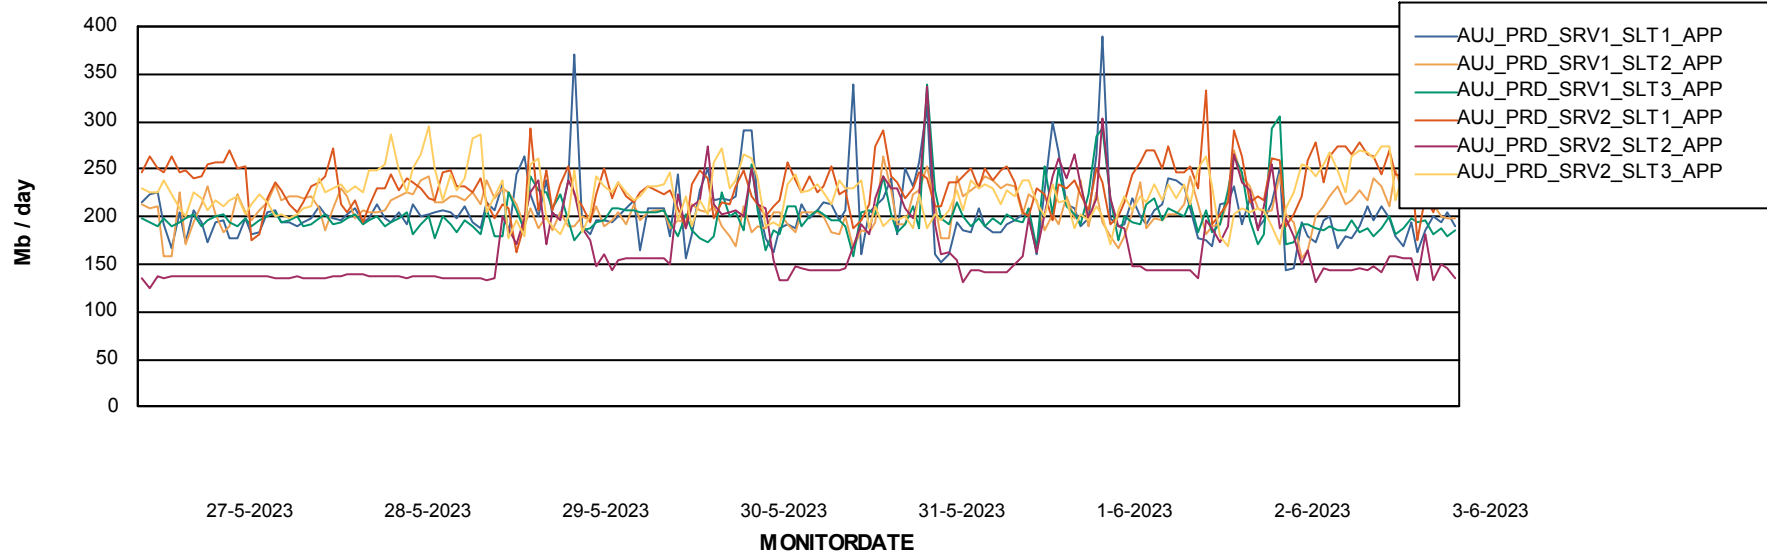

ABSSolute Application Server Services

Avg memory used per ABS Server Service