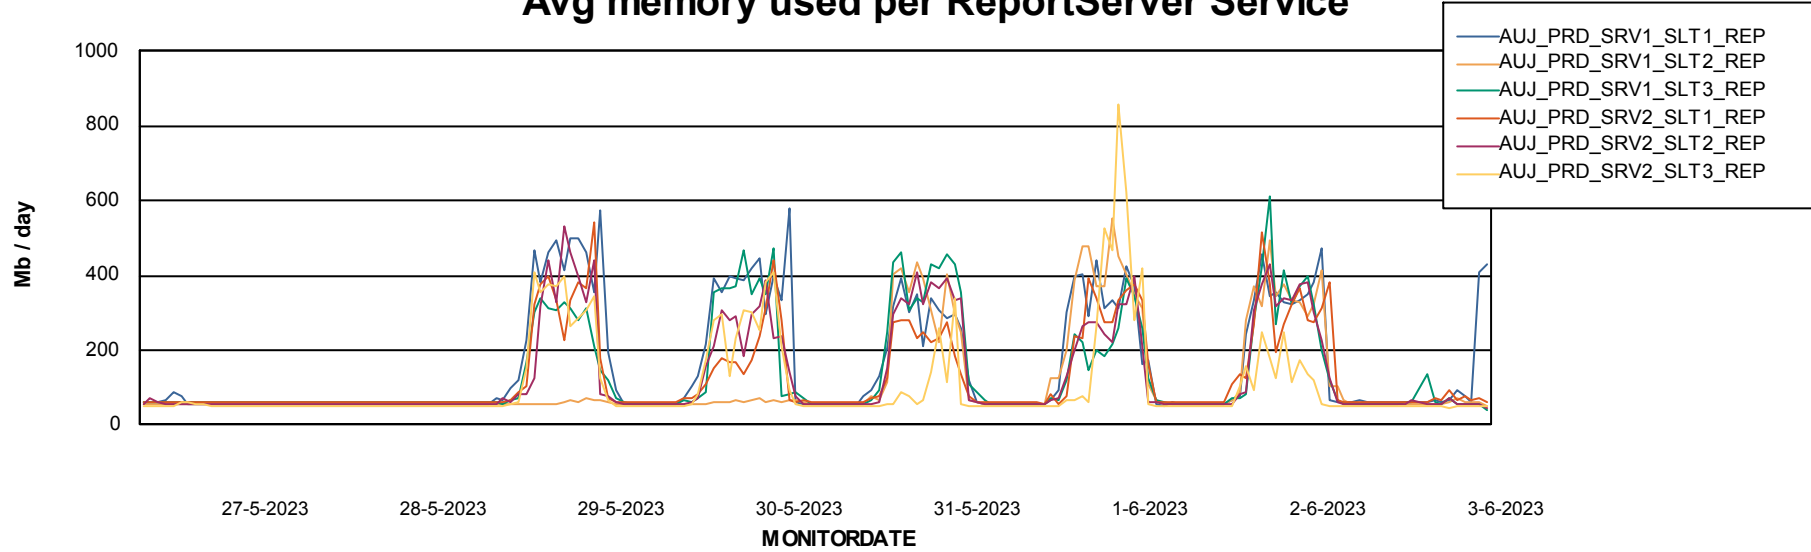

ABSSolute Application ReportServer Services

Avg memory used per ReportServer Service