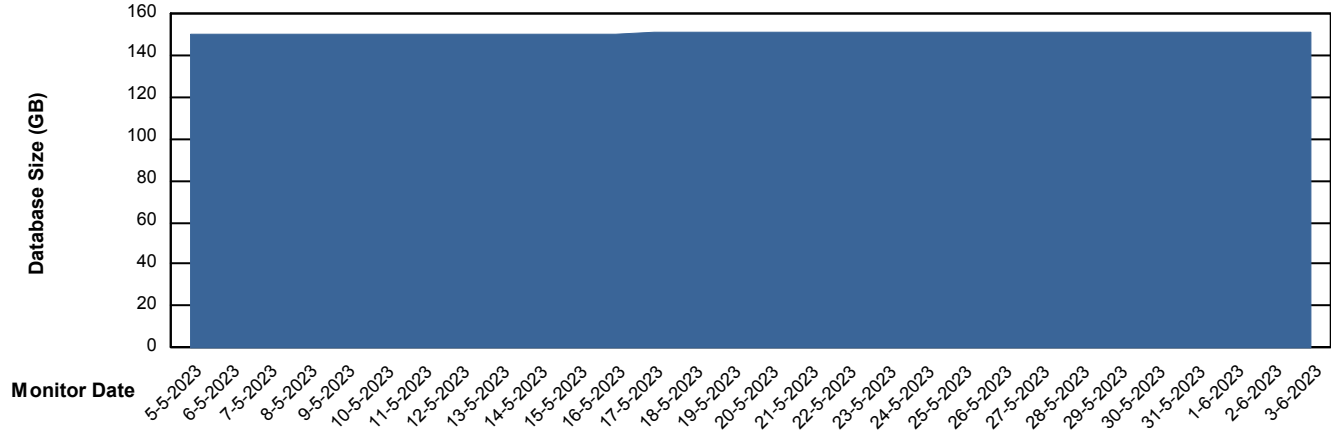

DATABASE SIZE AUJ Prod. BI DB (PABSBI1 server)

Database growth over last month