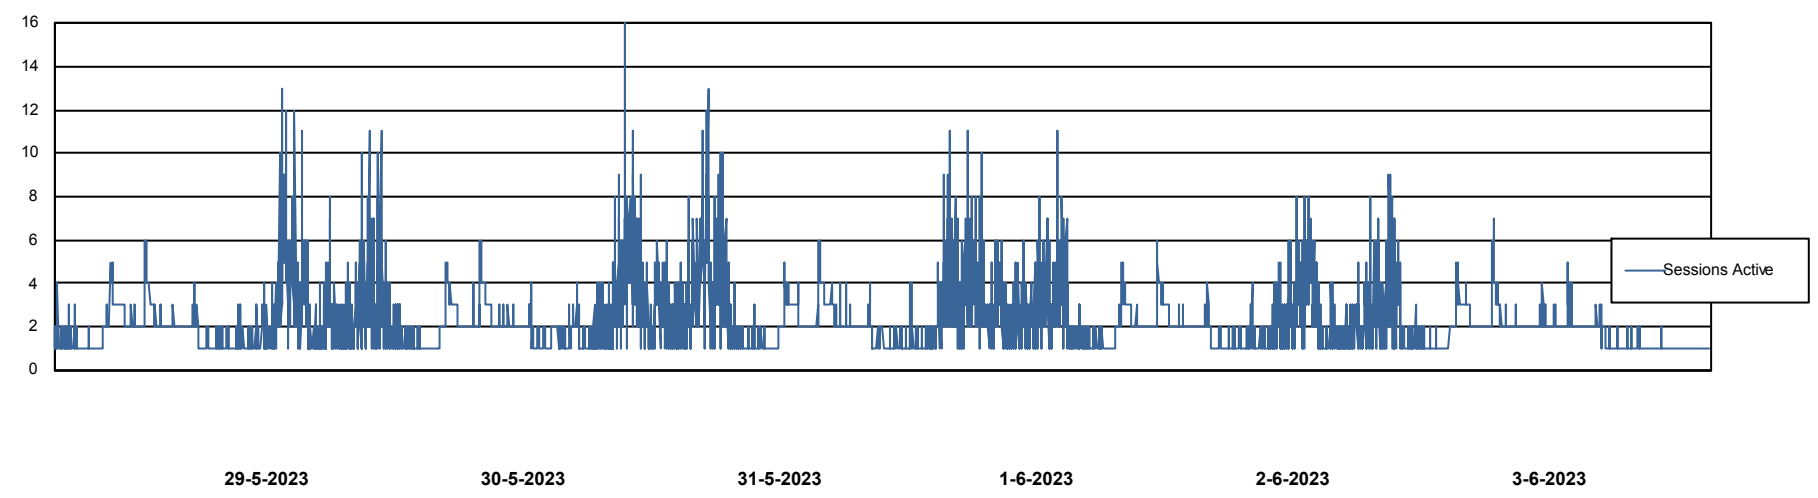

Weekly SLA Customer Report

Customer AUJ Production
Database ID 41

Database Performance AUJ Prod. BI DB (PABSBI1 server)

Weekly SLA Customer Report

Customer AUJ Production
Database ID 41

Database Performance AUJ_DB1_Primary