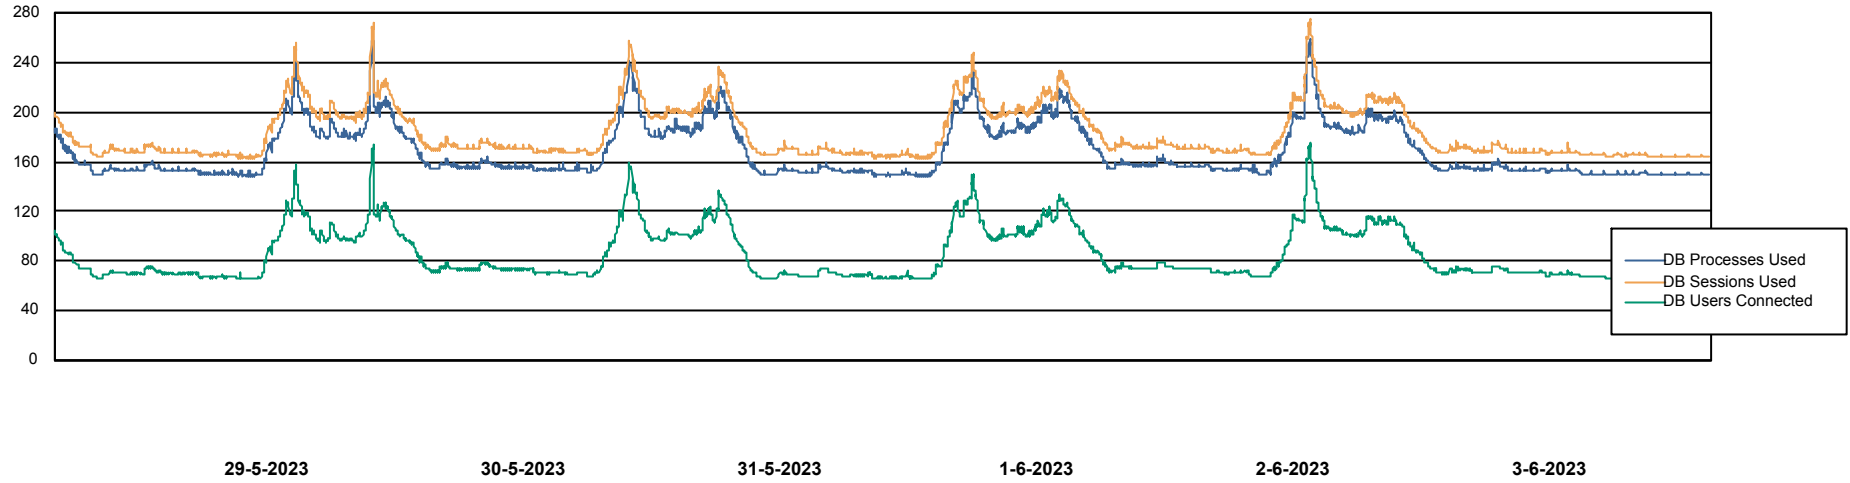

Weekly SLA Customer Report

Customer AUJ Production
Database ID 41

Database Performance AUJ Prod. BI DB (PABSBI1 server)

Weekly SLA Customer Report

Customer AUJ Production
Database ID 41

Database Performance AUJ_DB1_Primary