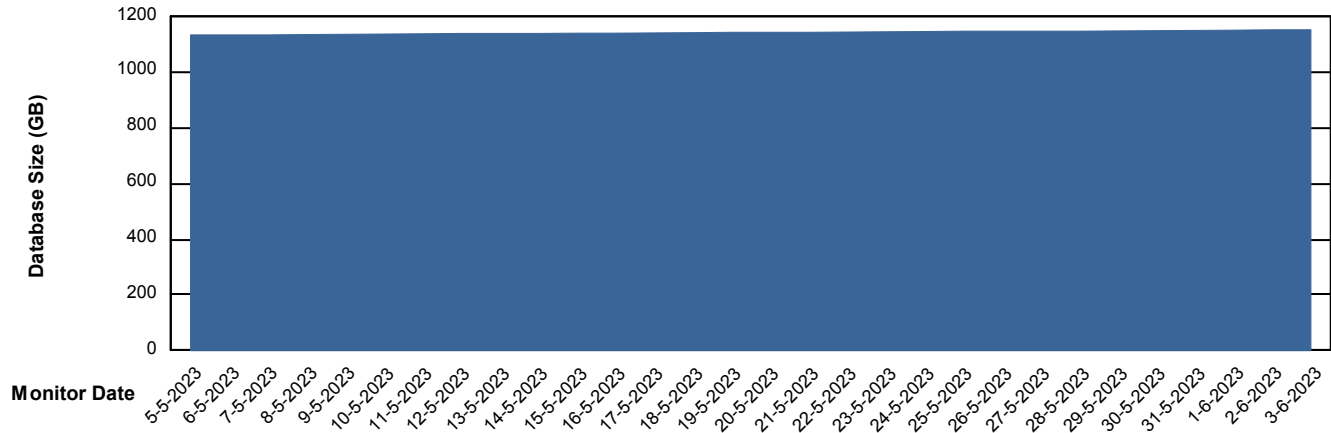

Weekly SLA Customer Report

Customer AUJ Production
Database ID 41

DATABASE SIZE AUJ Prod. BI DB (PABSBI1 server)

Database growth over last month

DATABASE SIZE AUJ_DB1_Primary

Database growth over last month