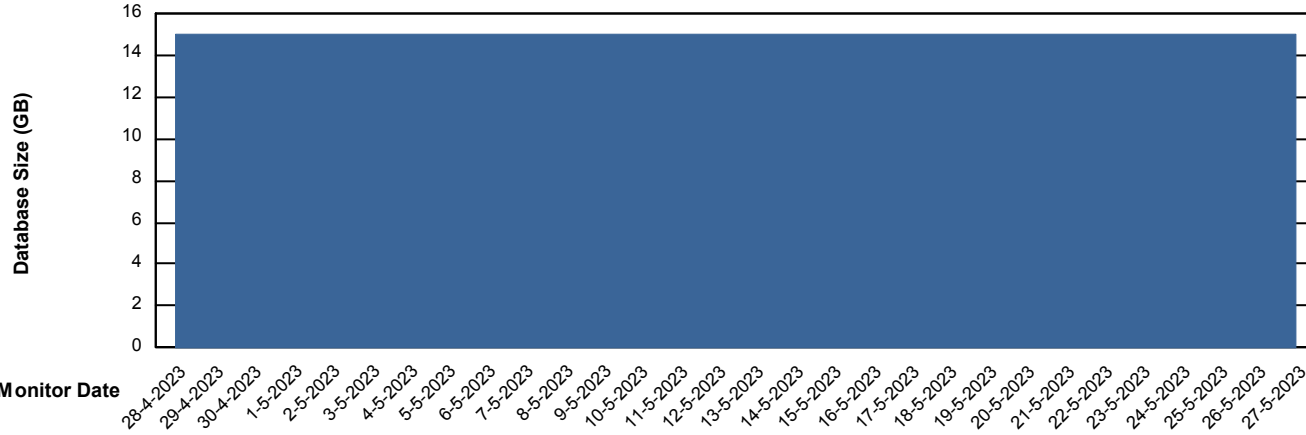

DB Processes Max 1,000
DB Processes Max 0
DB Processes Max 4

Weekly SLA Customer Report

Customer XMX Production (24/7)
 Database ID 146

DATABASE SIZE XMX_PROD_ABSDB01_PRDB

Database growth over last month

Database Tablespace XMX_PROD_ABSDB01_PRDB