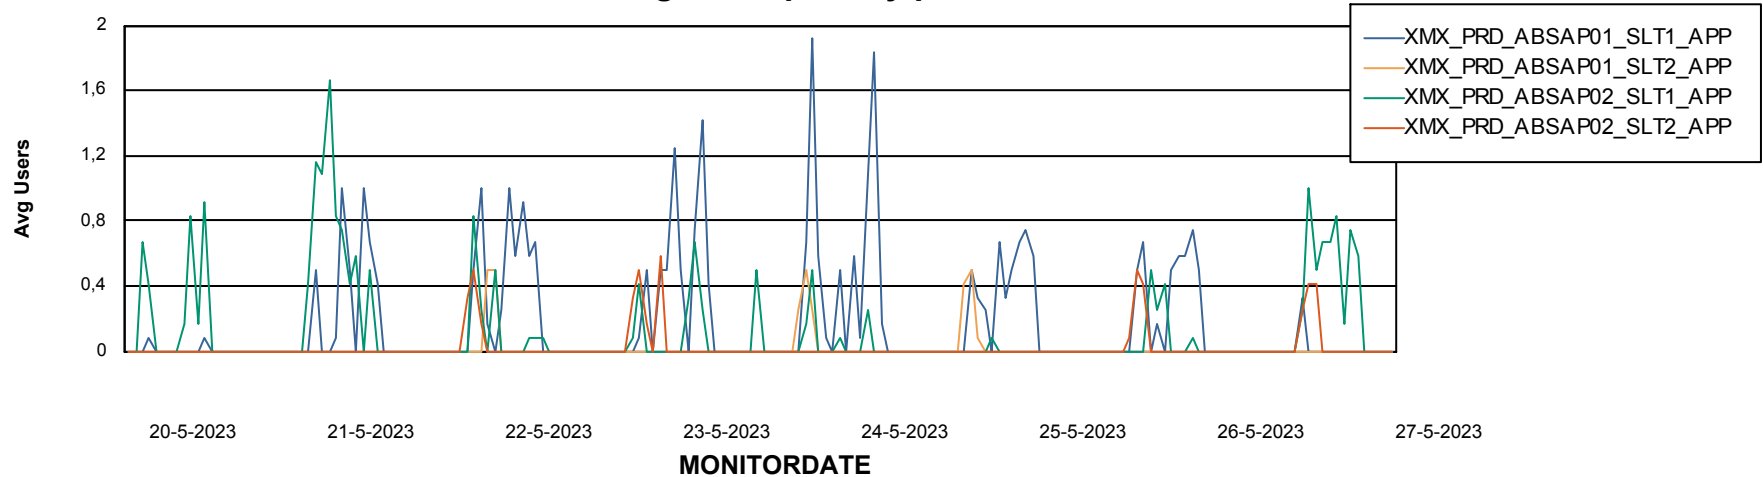

Weekly SLA Customer Report

Customer XMX Production (24/7)
Database ID 146

Standby Database Health XMX Production (24/7)

Recovery lag for last 7 days

Weekly SLA Customer Report

Customer XMX Production (24/7)
Database ID 146

ABSSolute Application Server Services

Avg memory used per ABS Server Service

Avg users per day per ABS server

Weekly SLA Customer Report

Customer XMX Production (24/7)
Database ID 146

ABSSolute Application ReportServer Services