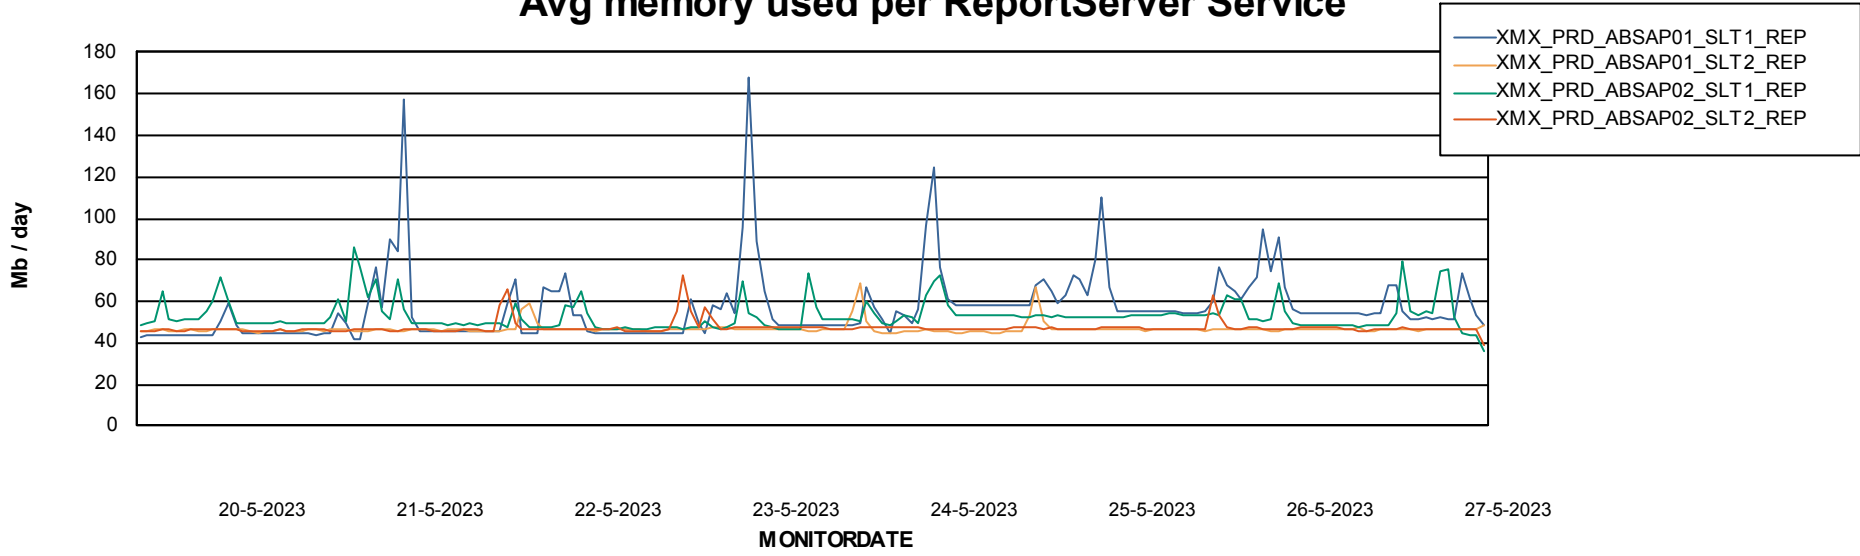

Weekly SLA Customer Report

Customer XMX Production (24/7)
Database ID 146

Standby Database Health XMX Production (24/7)

Recovery lag for last 7 days

Weekly SLA Customer Report

Customer XMX Production (24/7)
Database ID 146

ABSSolute Application Server Services

Avg memory used per ABS Server Service

Avg users per day per ABS server

Weekly SLA Customer Report

Customer XMX Production (24/7)
Database ID 146

ABSSolute Application ReportServer Services

Avg memory used per ReportServer Service

Weekly SLA Customer Report

Customer XMX Production (24/7)
Database ID 146

ABSSolute Web Component Services

Avg memory used per ABS Web component

Weekly SLA Customer Report