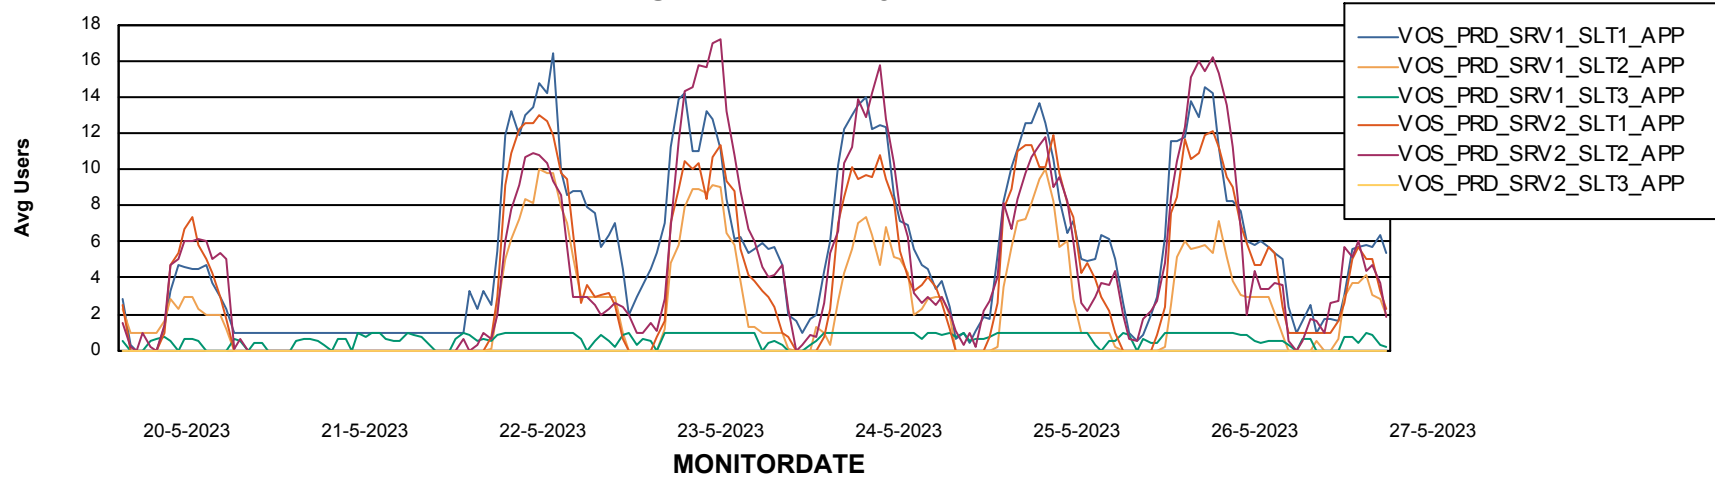

Avg users per day per ABS server