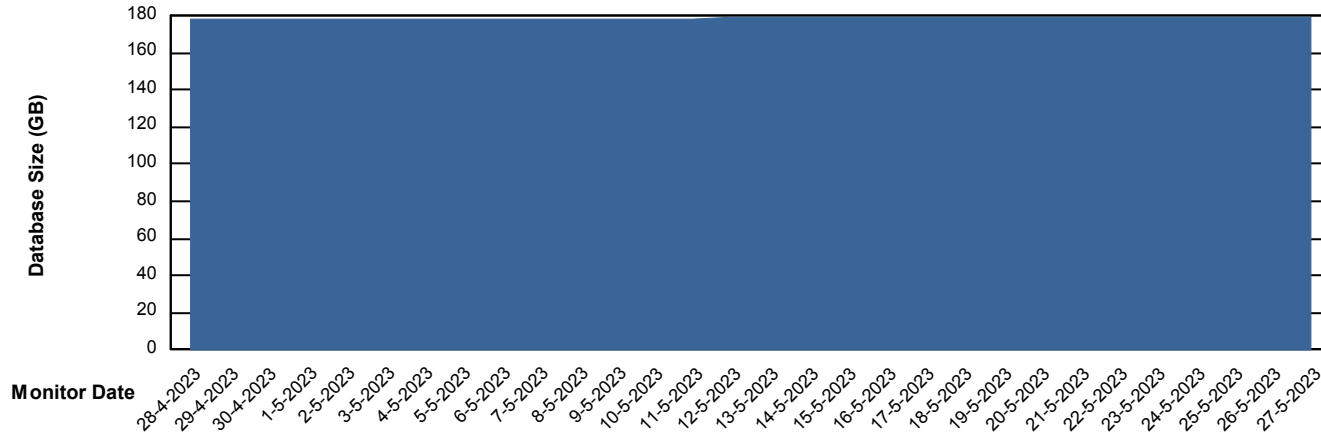

Customer VOS_Production
Database ID 143

Database Performance VOSDB_Standby

DB Processes Max 1,000

Weekly SLA Customer Report

Customer VOS_Production
Database ID 143

DATABASE SIZE VOSDB_BI

Database growth over last month