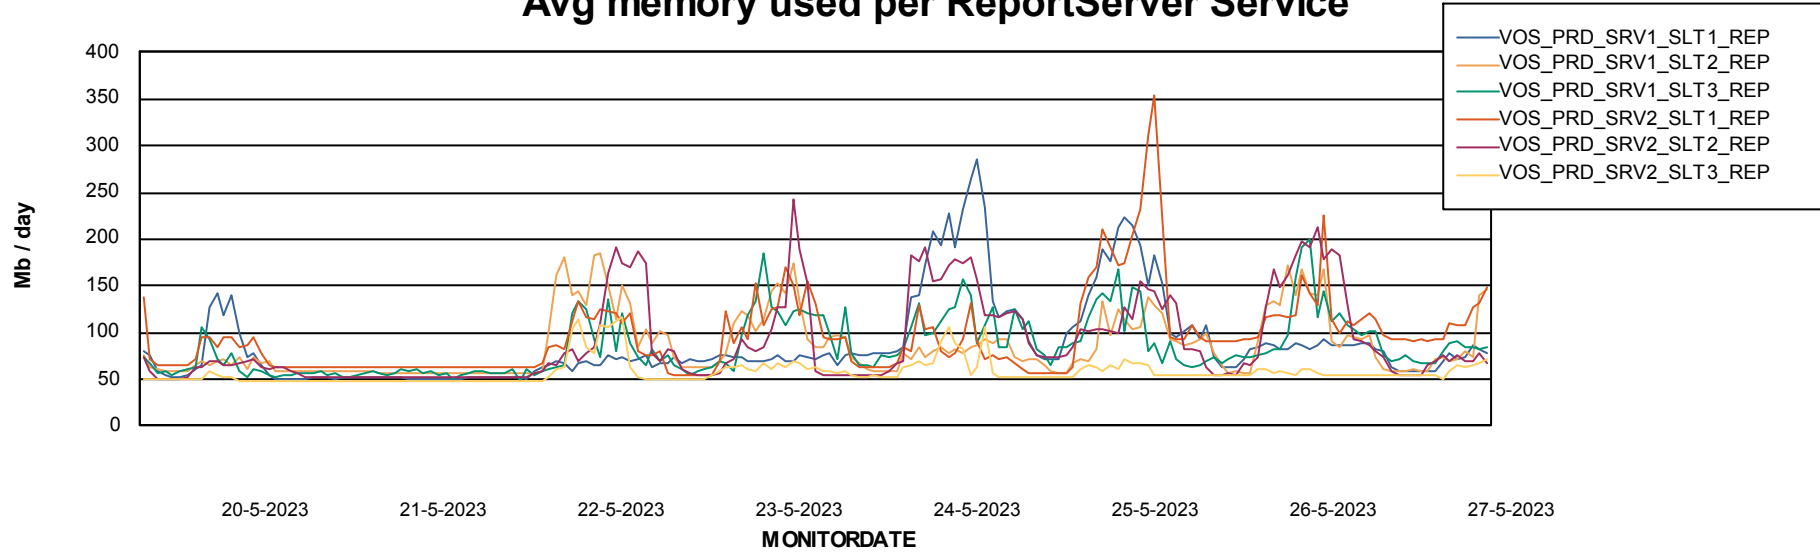

Avg memory used per ABS Server Service

Avg users per day per ABS server

Weekly SLA Customer Report

Customer VOS_Production
Database ID 143

ABSSolute Application ReportServer Services

Avg memory used per ReportServer Service