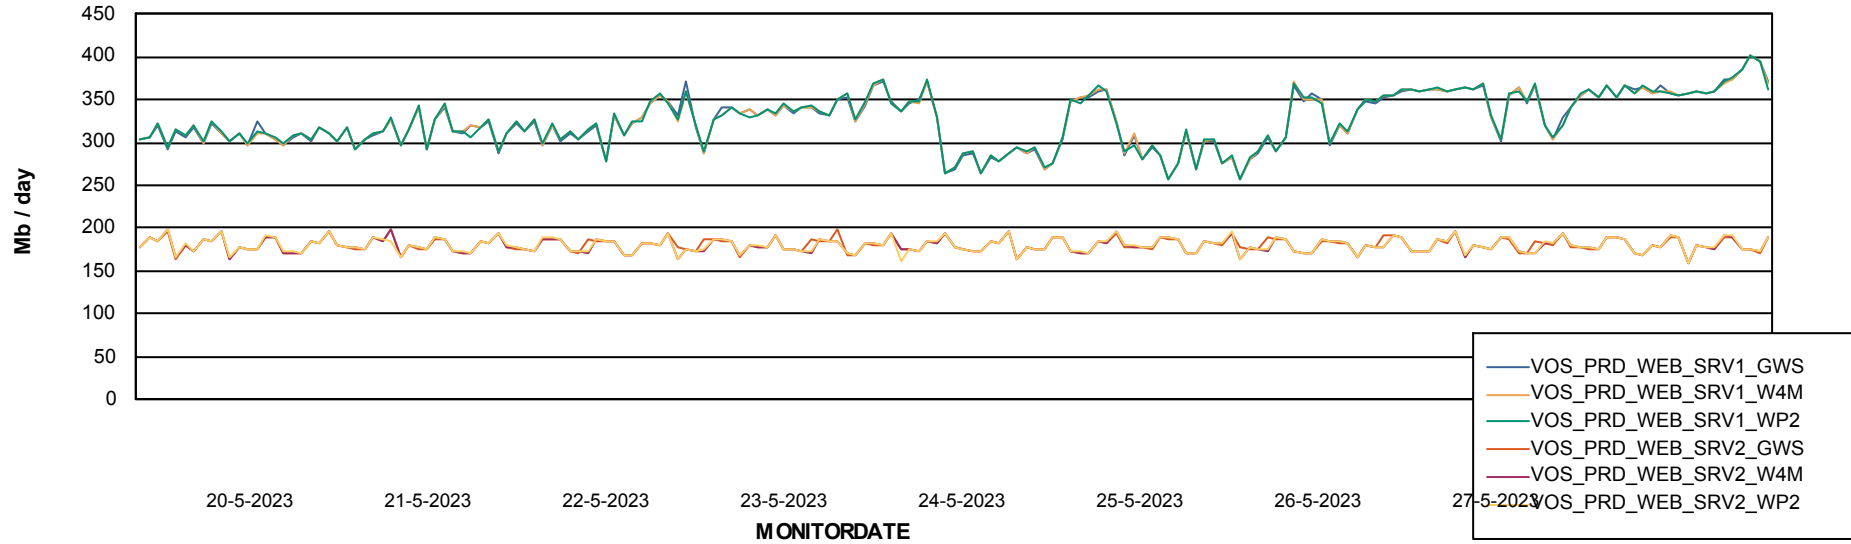

ABSSolute Web Component Services

Avg memory used per ABS Web component