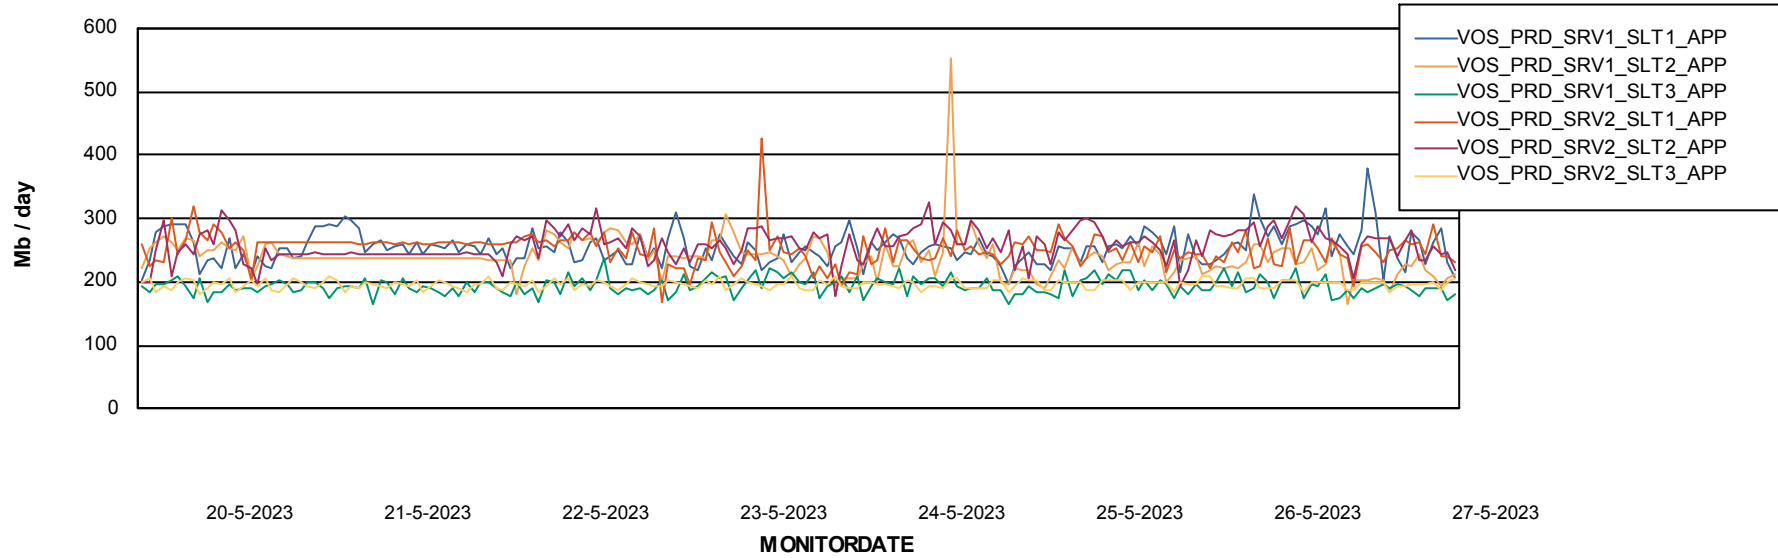

ABSSolute Application Server Services

Avg memory used per ABS Server Service