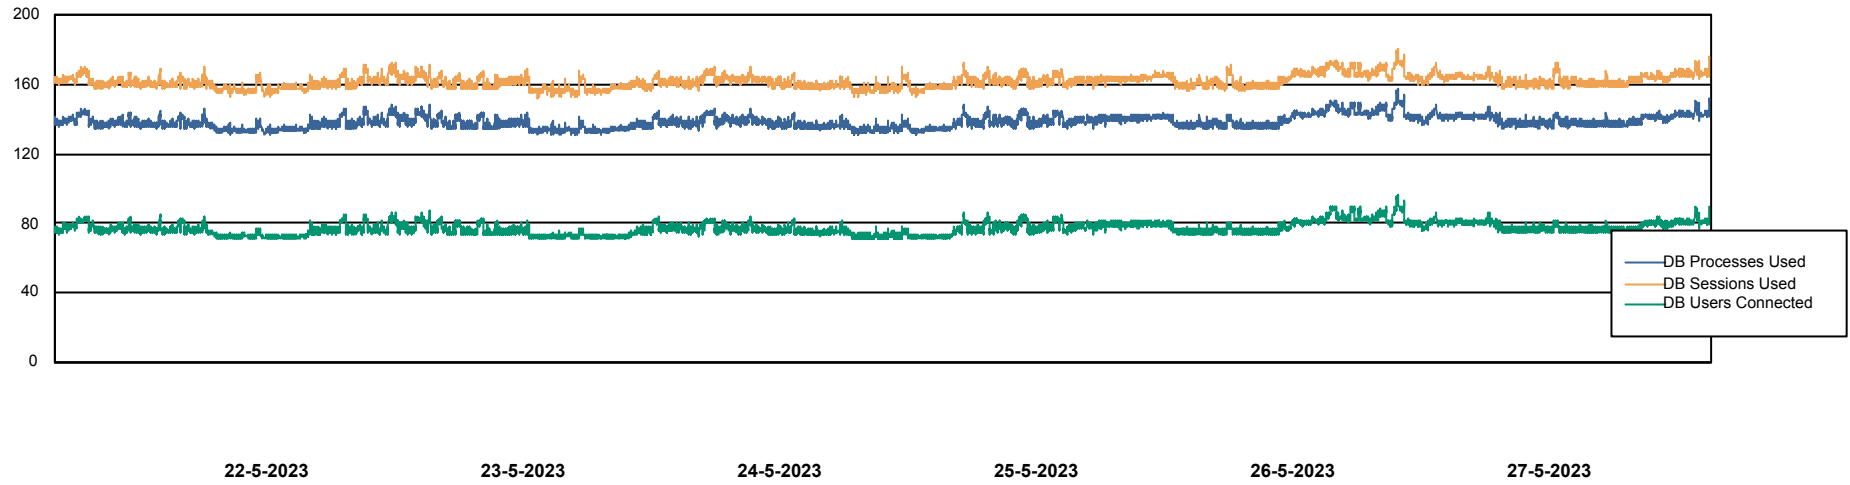

Weekly SLA Customer Report

Customer VOS_Production
Database ID 143

Database Performance VOSDB_BI

Weekly SLA Customer Report

Customer VOS_Production
Database ID 143

Database Performance VOSDB_Production

Weekly SLA Customer Report