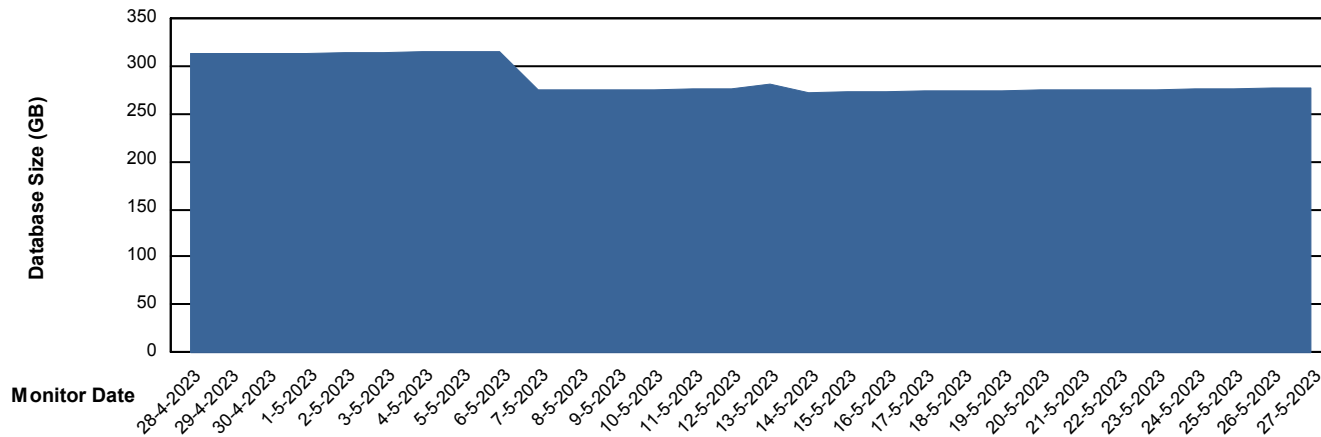

DATABASE SIZE VOSDB_Production

Database growth over last month