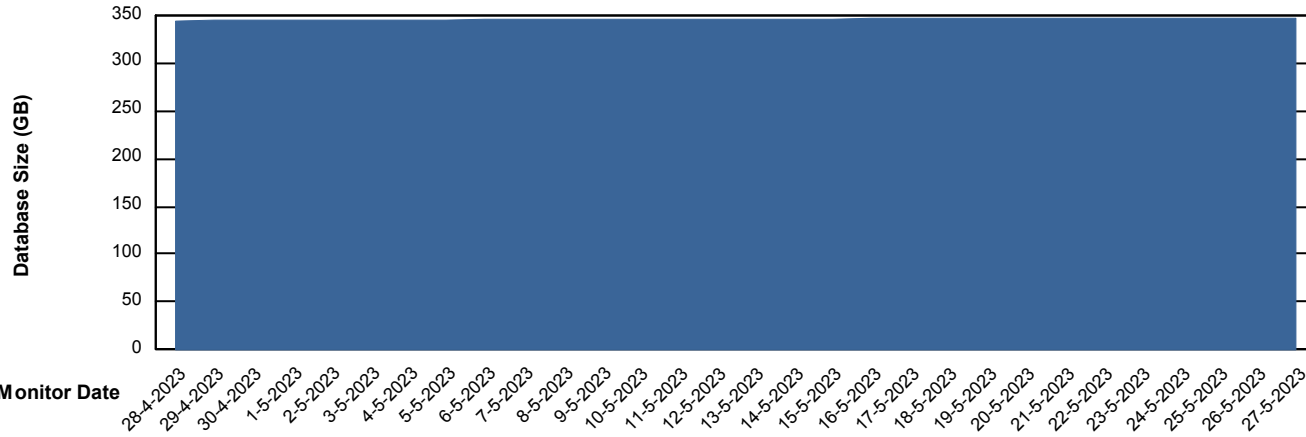

DATABASE SIZE VENDB_Production

Database growth over last month