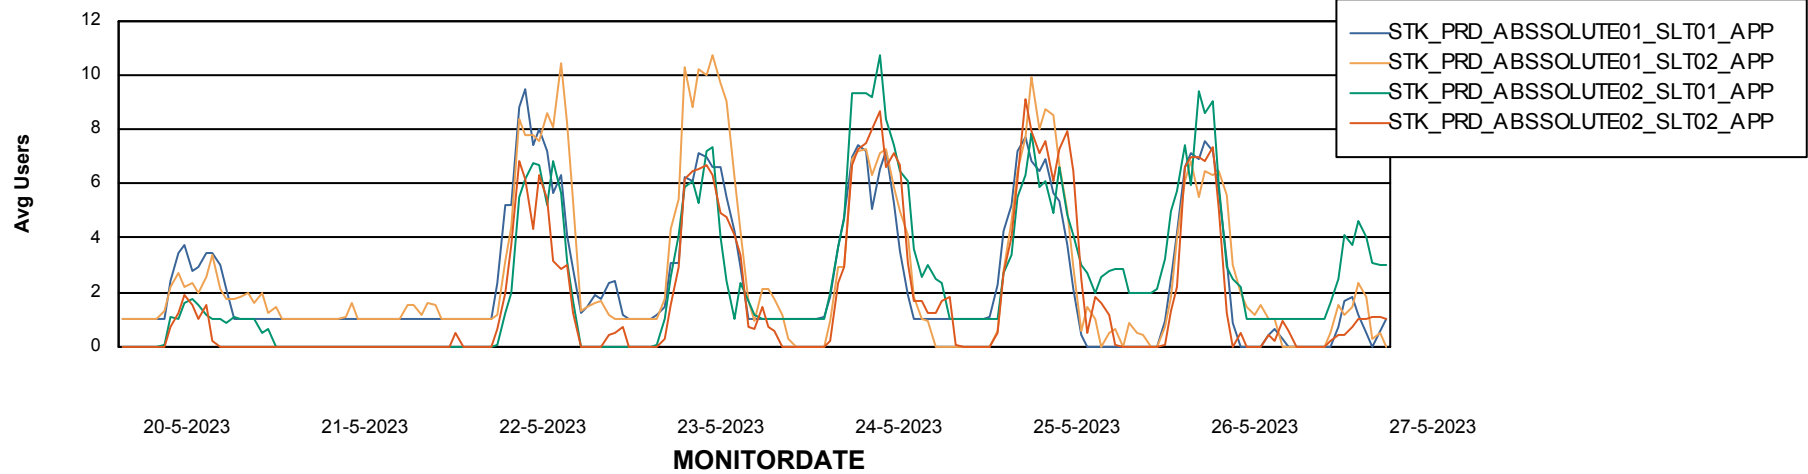

Avg users per day per ABS server