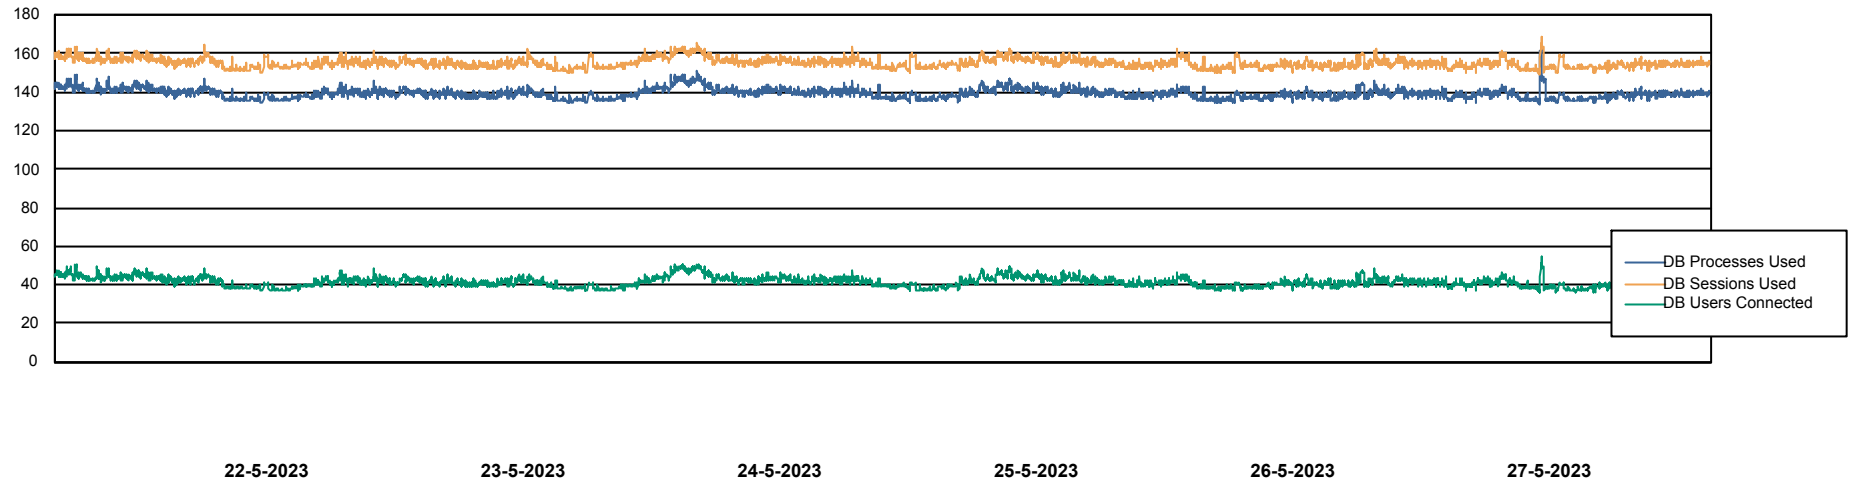

Database Performance STKDB_Production