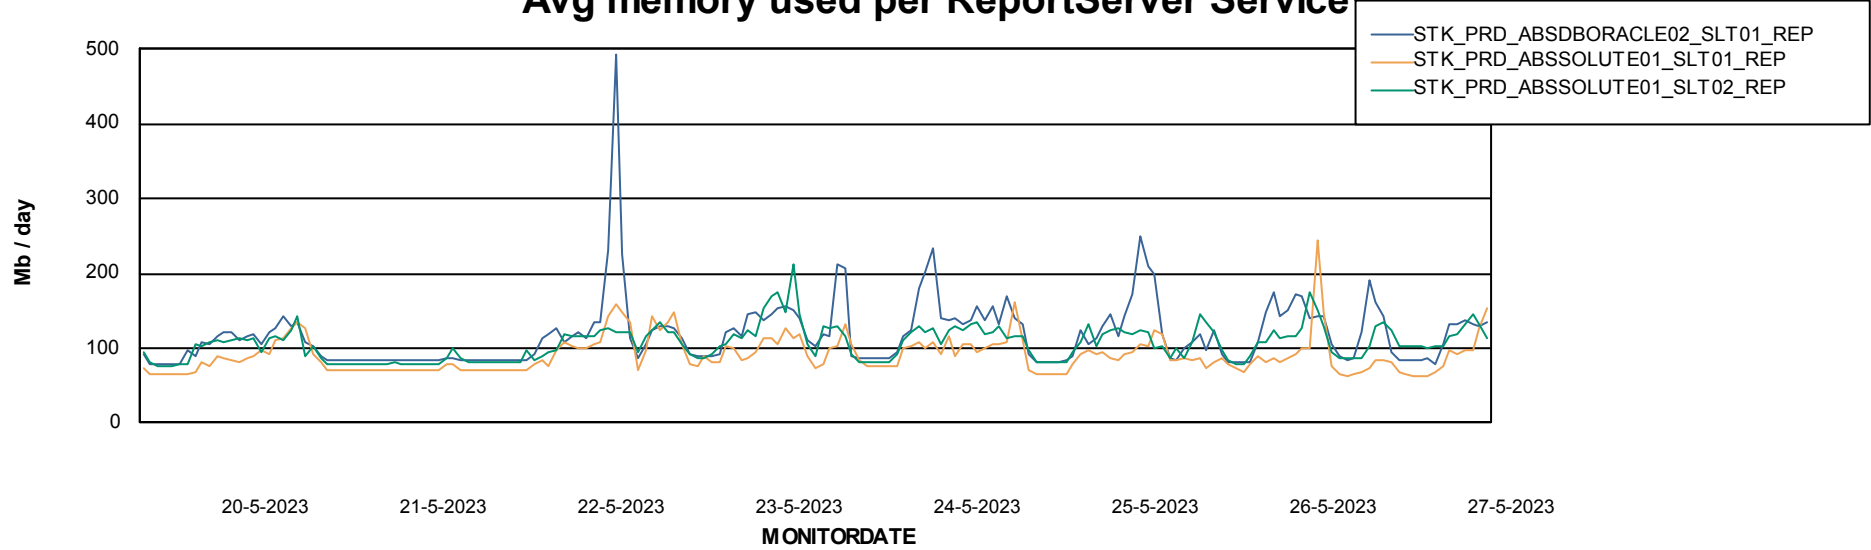

ABSSolute Application ReportServer Services

Avg memory used per ReportServer Service