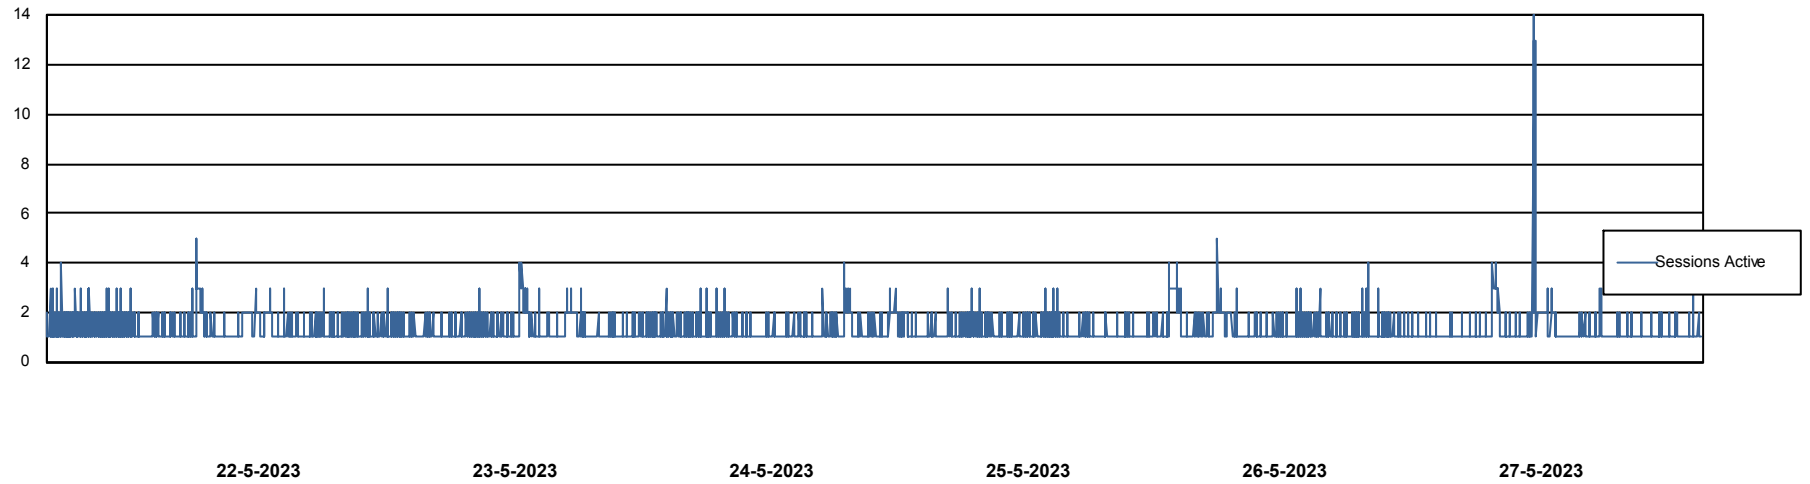

Database Performance STKDB_Production