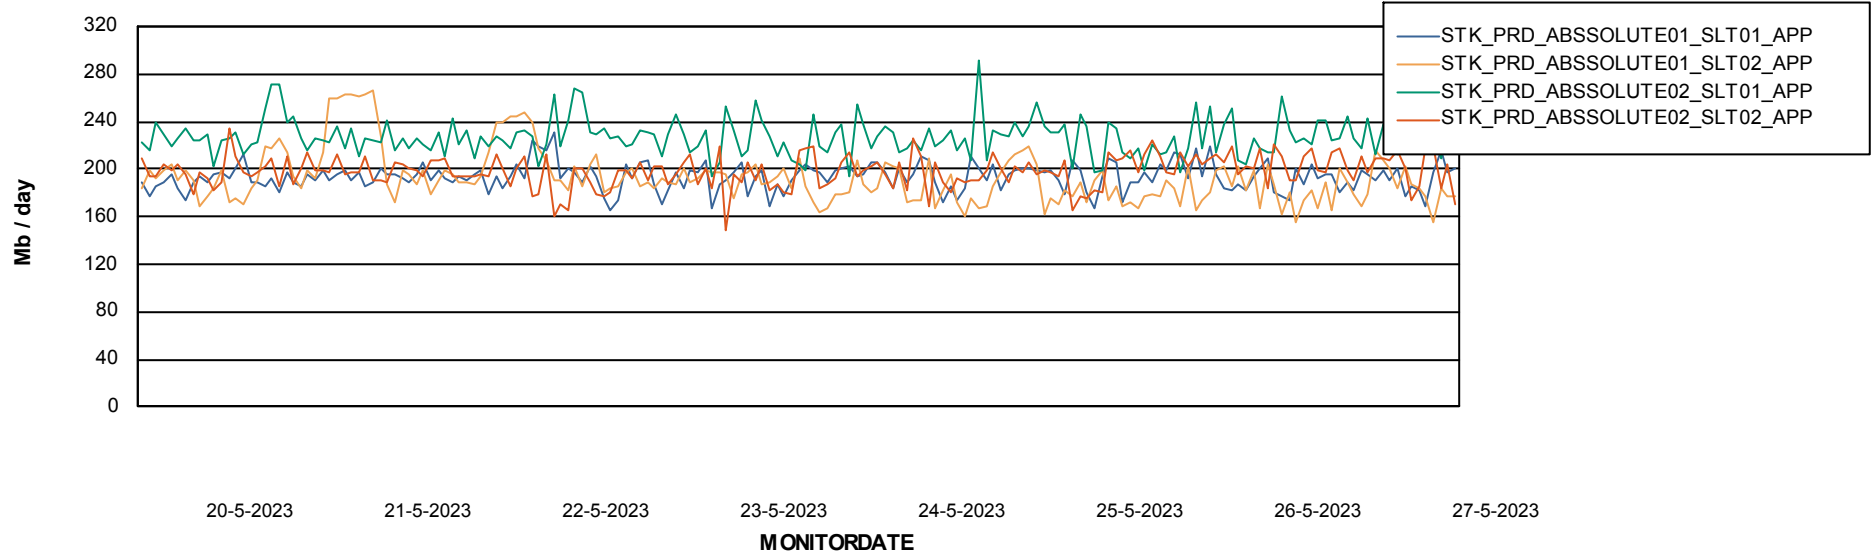

ABSSolute Application Server Services

Avg memory used per ABS Server Service