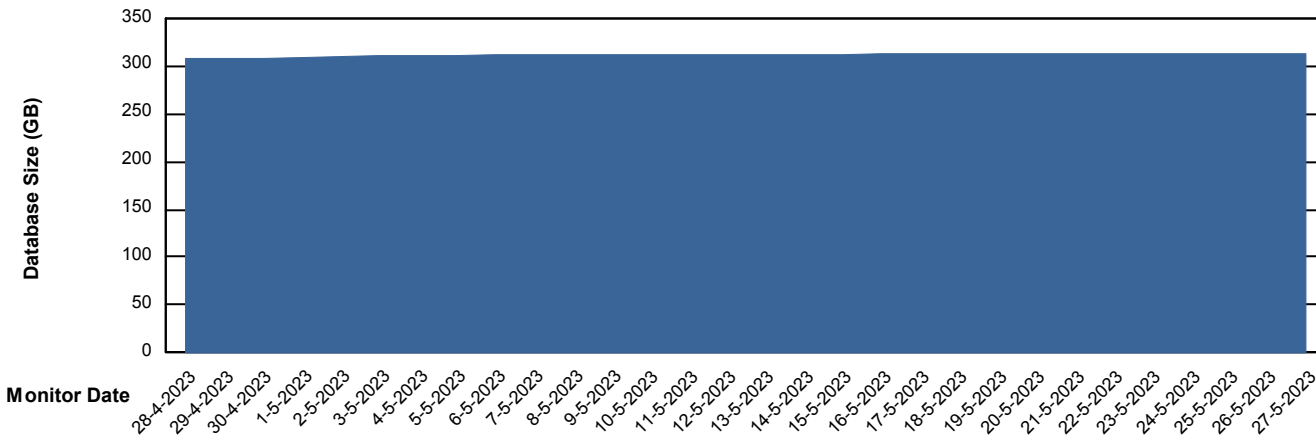

DATABASE SIZE STKDB_Production

Database growth over last month