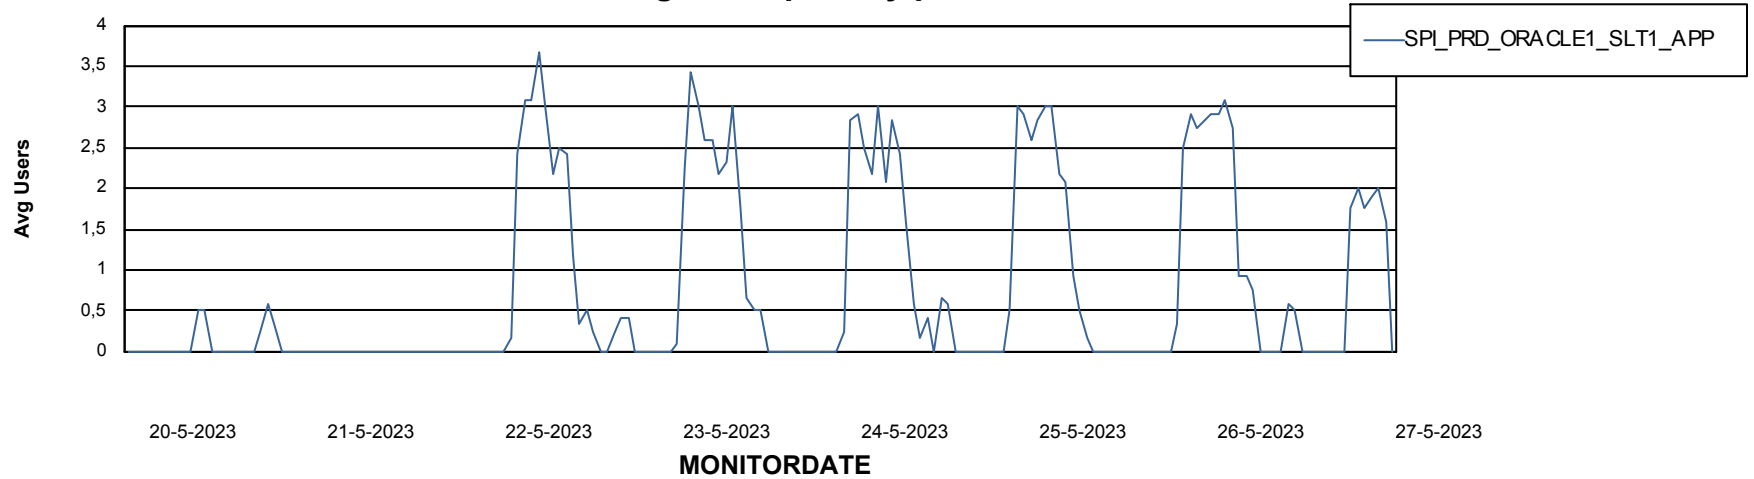

Weekly SLA Customer Report

Customer SPI_Production
Database ID 49

ABSSolute Application Server Services

Avg memory used per ABS Server Service

Avg users per day per ABS server

Weekly SLA Customer Report

Customer SPI_Production
Database ID 49