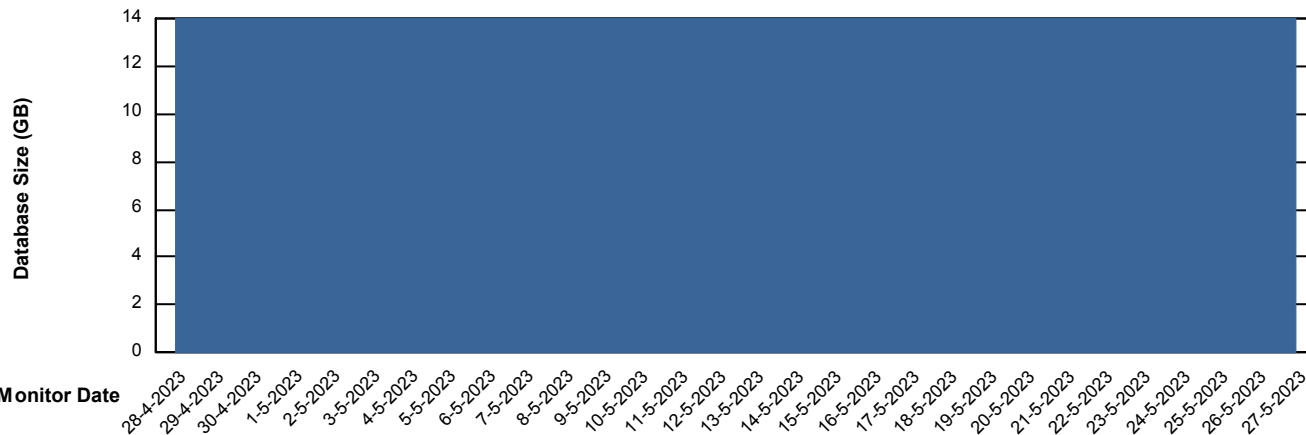

DB Processes Max 500

Weekly SLA Customer Report

Customer SPI_Production
 Database ID 49

DATABASE SIZE SPIDB_Production

Database growth over last month

Database Tablespace SPIDB_Production

Date	Tablespace Name	Filesize (Gb)	Usedsize (Gb)	Percentage free
27-5-2023	ABSDATA	5	3	46
	INDX	8	4	44
26-5-2023	ABSDATA	5	3	46
	INDX	8	4	44
25-5-2023	ABSDATA	5	3	46
	INDX	8	4	44
24-5-2023	ABSDATA	5	3	46
	INDX	8	4	44
23-5-2023	ABSDATA	5	3	46
	INDX	8	4	44
22-5-2023	ABSDATA	5	3	46
	INDX	8	4	44
21-5-2023	ABSDATA	5	3	47
	INDX	8	4	44