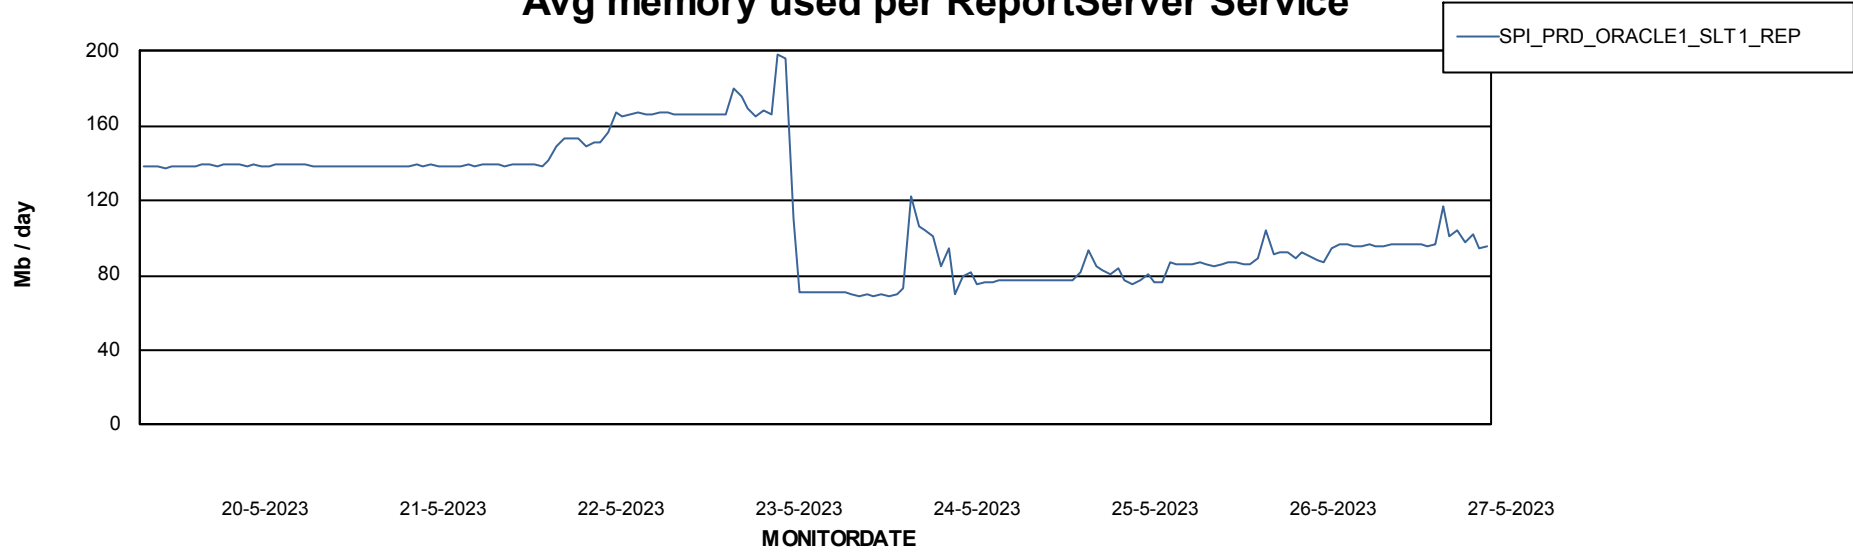

ABSSolute Application ReportServer Services

Avg memory used per ReportServer Service