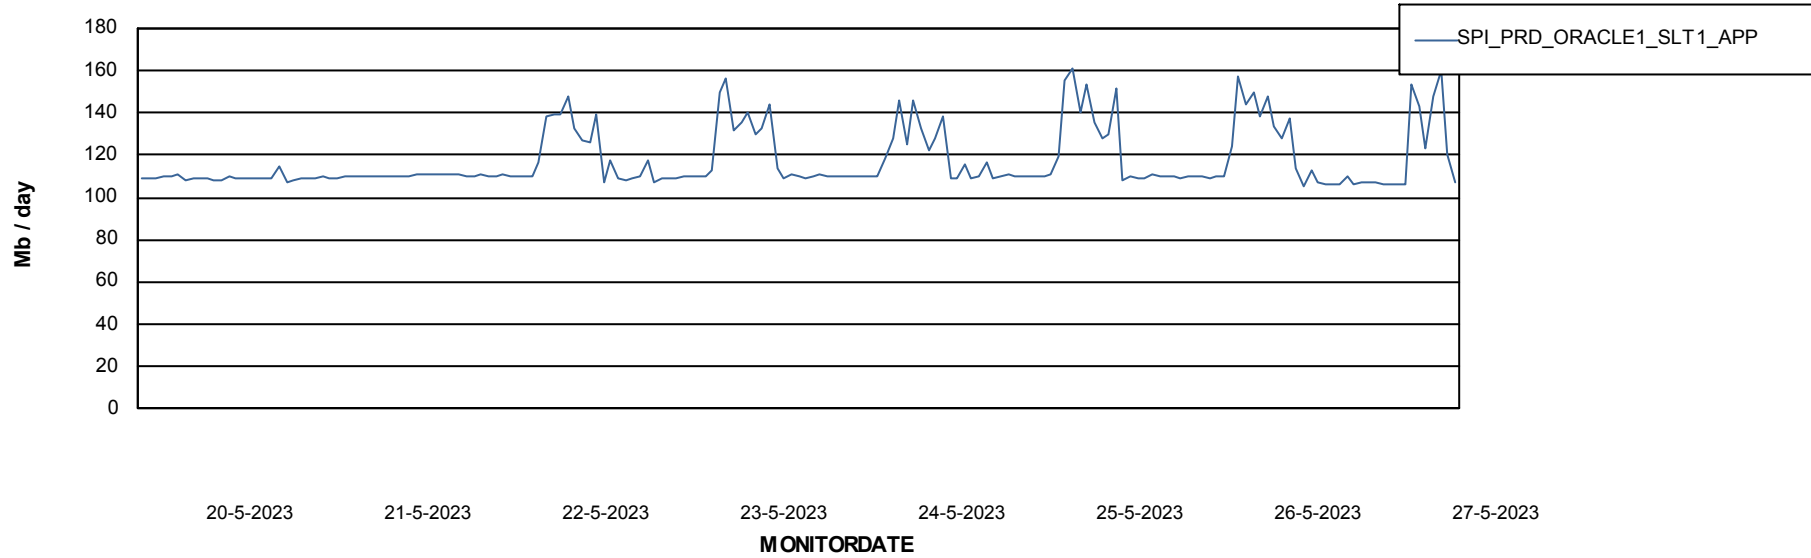

Weekly SLA Customer Report

Customer SPI_Production
Database ID 49

Database Performance SPIDB_Production

DB Processes Max 500

Weekly SLA Customer Report

Customer SPI_Production
Database ID 49

Database Performance SPIDB_Standby

DB Processes Max 500

Weekly SLA Customer Report

Customer SPI_Production
 Database ID 49

DATABASE SIZE SPIDB_Production

Database growth over last month

Database Tablespace SPIDB_Production

Date	Tablespace Name	Filesize (Gb)	Usedsize (Gb)	Percentage free
27-5-2023	ABSDATA	5	3	46
	INDX	8	4	44
26-5-2023	ABSDATA	5	3	46
	INDX	8	4	44
25-5-2023	ABSDATA	5	3	46
	INDX	8	4	44
24-5-2023	ABSDATA	5	3	46
	INDX	8	4	44
23-5-2023	ABSDATA	5	3	46
	INDX	8	4	44
22-5-2023	ABSDATA	5	3	46
	INDX	8	4	44
21-5-2023	ABSDATA	5	3	47
	INDX	8	4	44

Weekly SLA Customer Report

Customer SPI_Production
Database ID 49

ABSSolute Application Server Services

Avg memory used per ABS Server Service

Avg users per day per ABS server

Weekly SLA Customer Report

Customer SPI_Production
Database ID 49