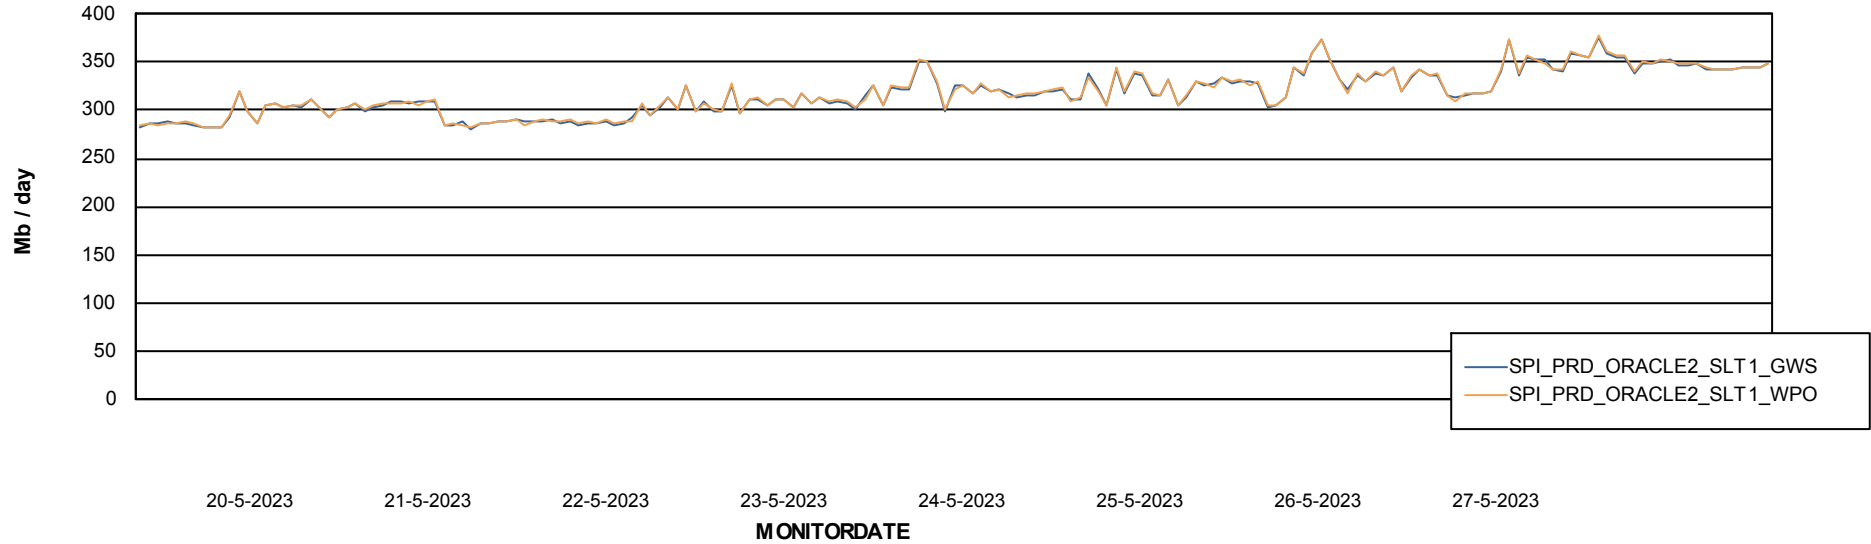

ABSSolute Application ReportServer Services

Avg memory used per ReportServer Service

Weekly SLA Customer Report

Customer SPI_Production
Database ID 49

ABSSolute Web Component Services

Avg memory used per ABS Web component