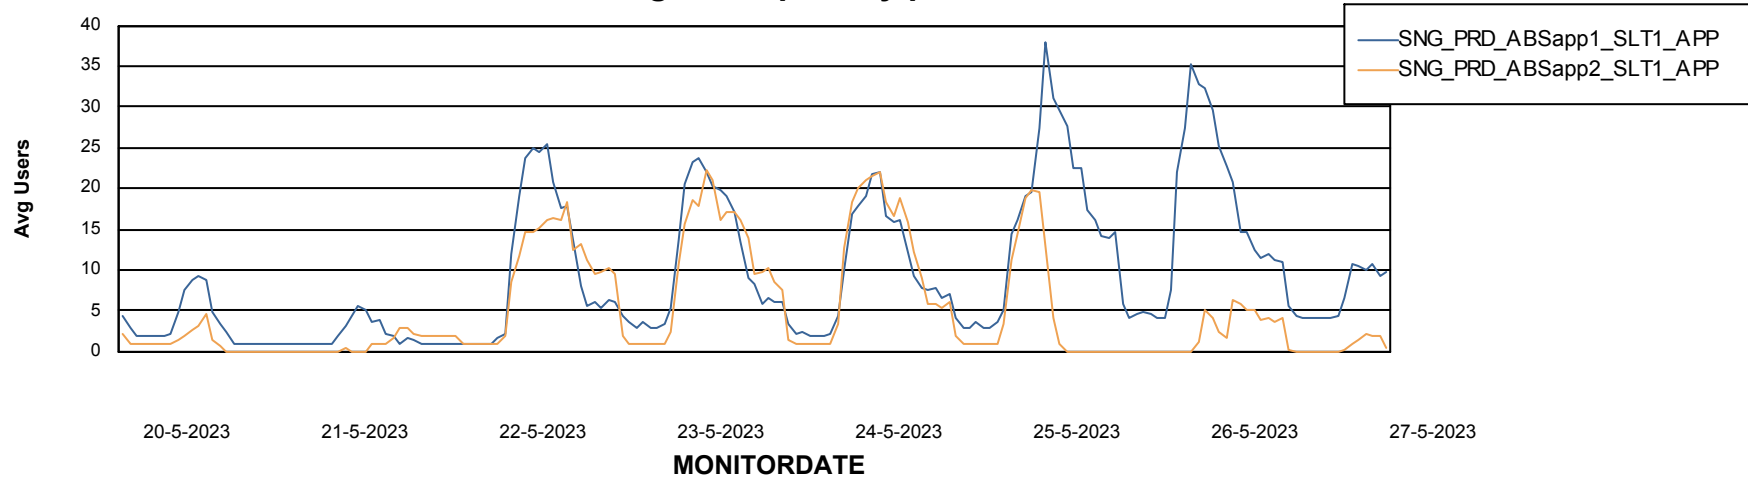

Database Performance SNG_PRD_ORACLE1

Weekly SLA Customer Report

Customer SNG_Production
 Database ID 70

DATABASE SIZE SNG_PRD_ORACLE1

Database growth over last month

Database Tablespace SNG_PRD_ORACLE1

Date	Tablespace Name	Filesize (Gb)	Usedsize (Gb)	Percentage free
27-5-2023	ABSDATA	54	39	28
	INDX	128	105	18
26-5-2023	ABSDATA	54	39	28
	INDX	128	105	18
25-5-2023	ABSDATA	54	39	28
	INDX	128	105	18
24-5-2023	ABSDATA	54	39	28
	INDX	128	105	18
23-5-2023	ABSDATA	54	39	28
	INDX	128	105	18
22-5-2023	ABSDATA	54	39	28
	INDX	128	105	18
21-5-2023	ABSDATA	54	39	28
	INDX	128	104	18

Weekly SLA Customer Report

Customer SNG_Production
Database ID 70

ABSSolute Application Server Services

Avg memory used per ABS Server Service

Avg users per day per ABS server

Weekly SLA Customer Report

Customer SNG_Production
Database ID 70