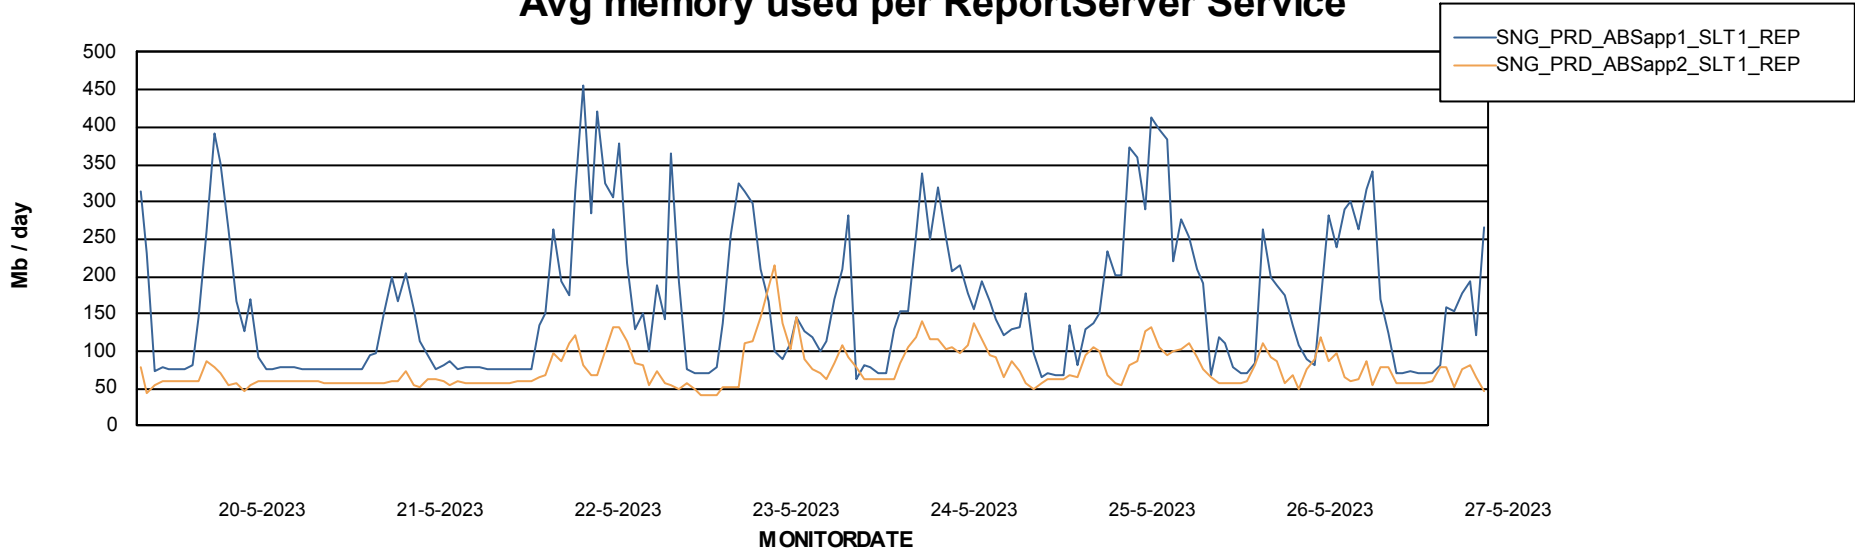

ABSSolute Application ReportServer Services

Avg memory used per ReportServer Service