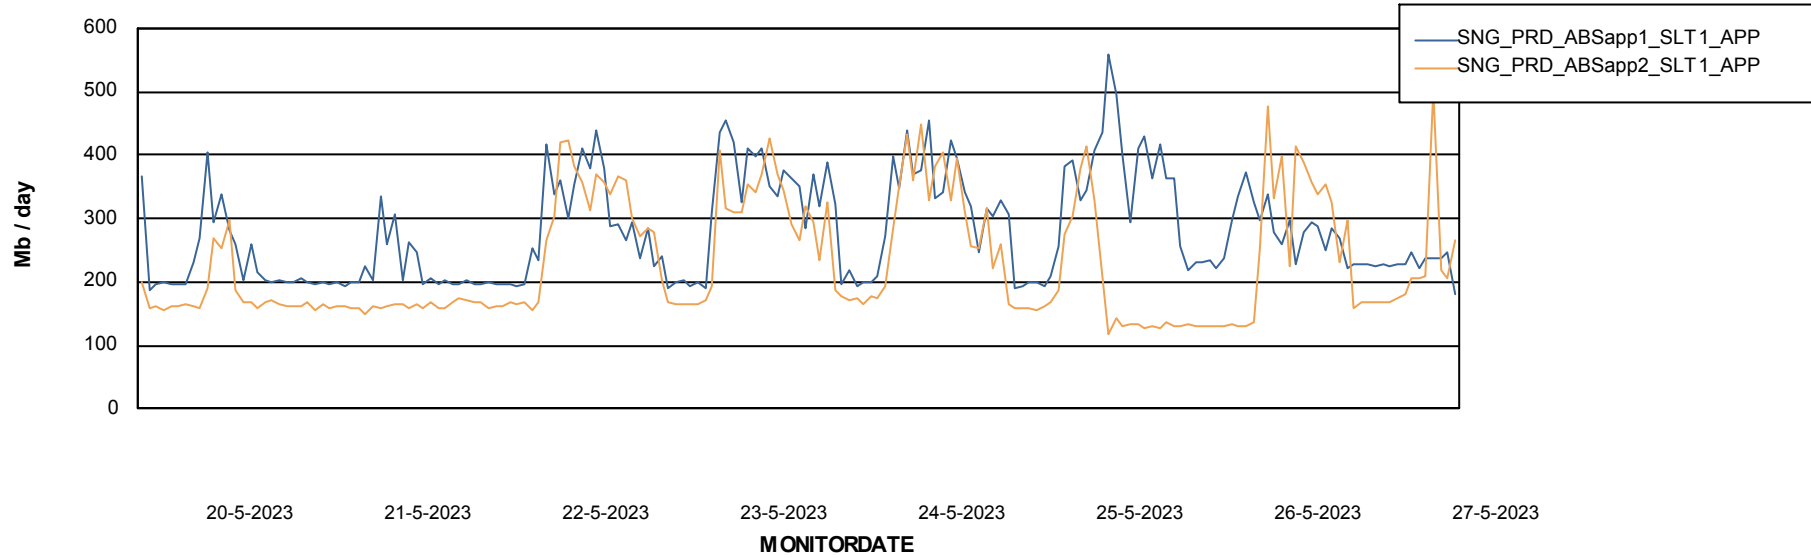

Database Performance SNG_PRD_ORACLE1

Weekly SLA Customer Report

Customer SNG_Production
 Database ID 70

DATABASE SIZE SNG_PRD_ORACLE1

Database growth over last month

Database Tablespace SNG_PRD_ORACLE1

Date	Tablespace Name	Filesize (Gb)	Usedsize (Gb)	Percentage free
27-5-2023	ABSDATA	54	39	28
	INDX	128	105	18
26-5-2023	ABSDATA	54	39	28
	INDX	128	105	18
25-5-2023	ABSDATA	54	39	28
	INDX	128	105	18
24-5-2023	ABSDATA	54	39	28
	INDX	128	105	18
23-5-2023	ABSDATA	54	39	28
	INDX	128	105	18
22-5-2023	ABSDATA	54	39	28
	INDX	128	105	18
21-5-2023	ABSDATA	54	39	28
	INDX	128	104	18

Weekly SLA Customer Report

Customer SNG_Production
Database ID 70

ABSSolute Application Server Services

Avg memory used per ABS Server Service

Avg users per day per ABS server

Weekly SLA Customer Report

Customer SNG_Production
Database ID 70