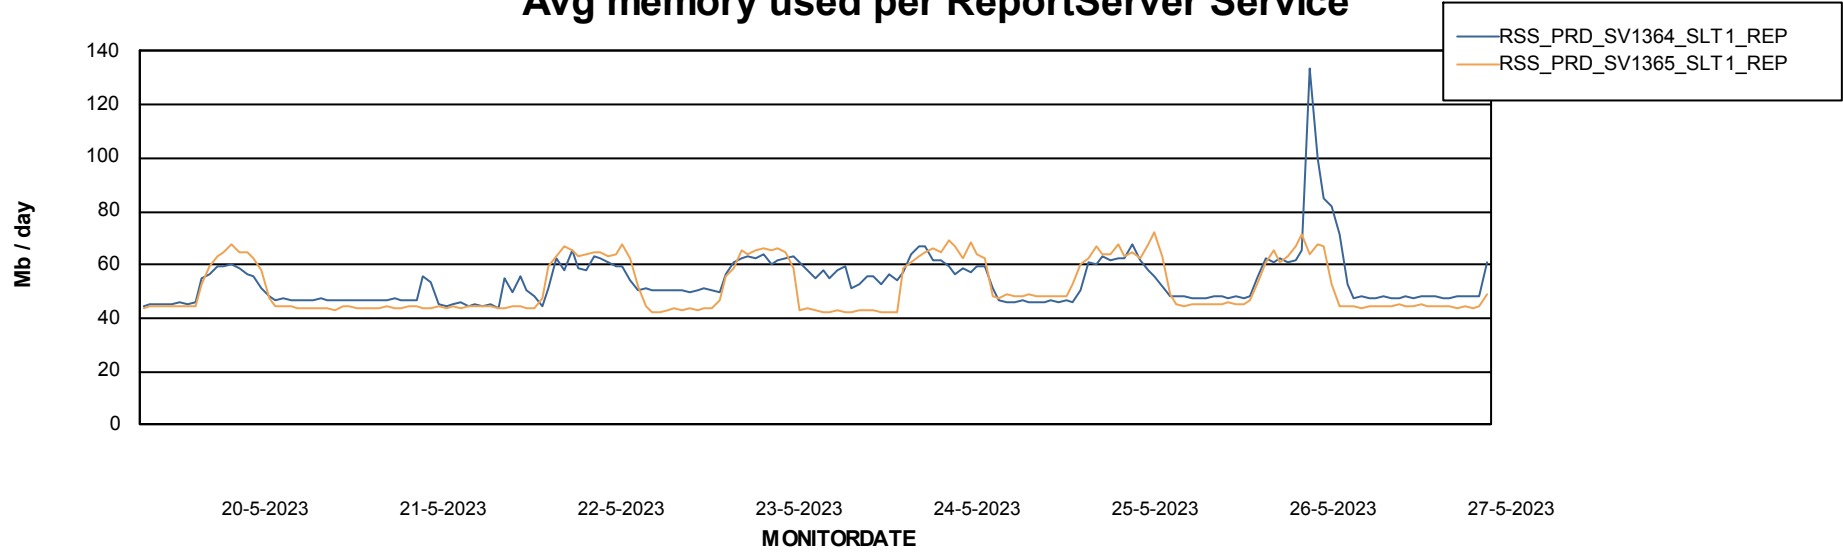

ABSSolute Application ReportServer Services

Avg memory used per ReportServer Service