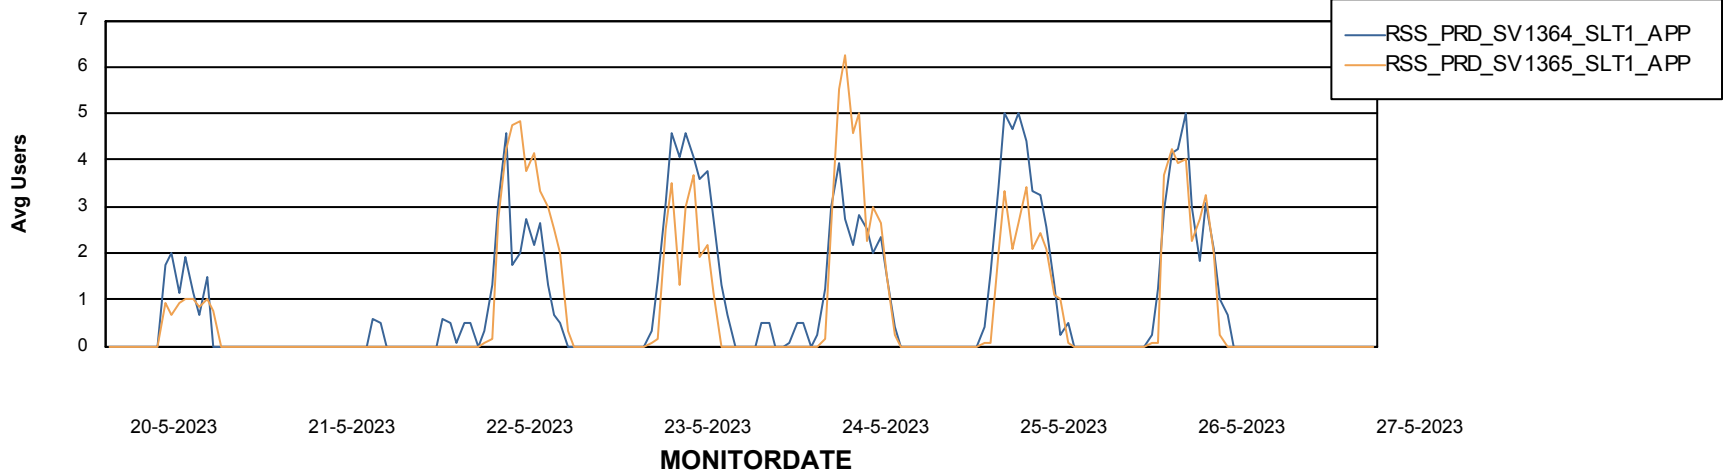

Avg users per day per ABS server