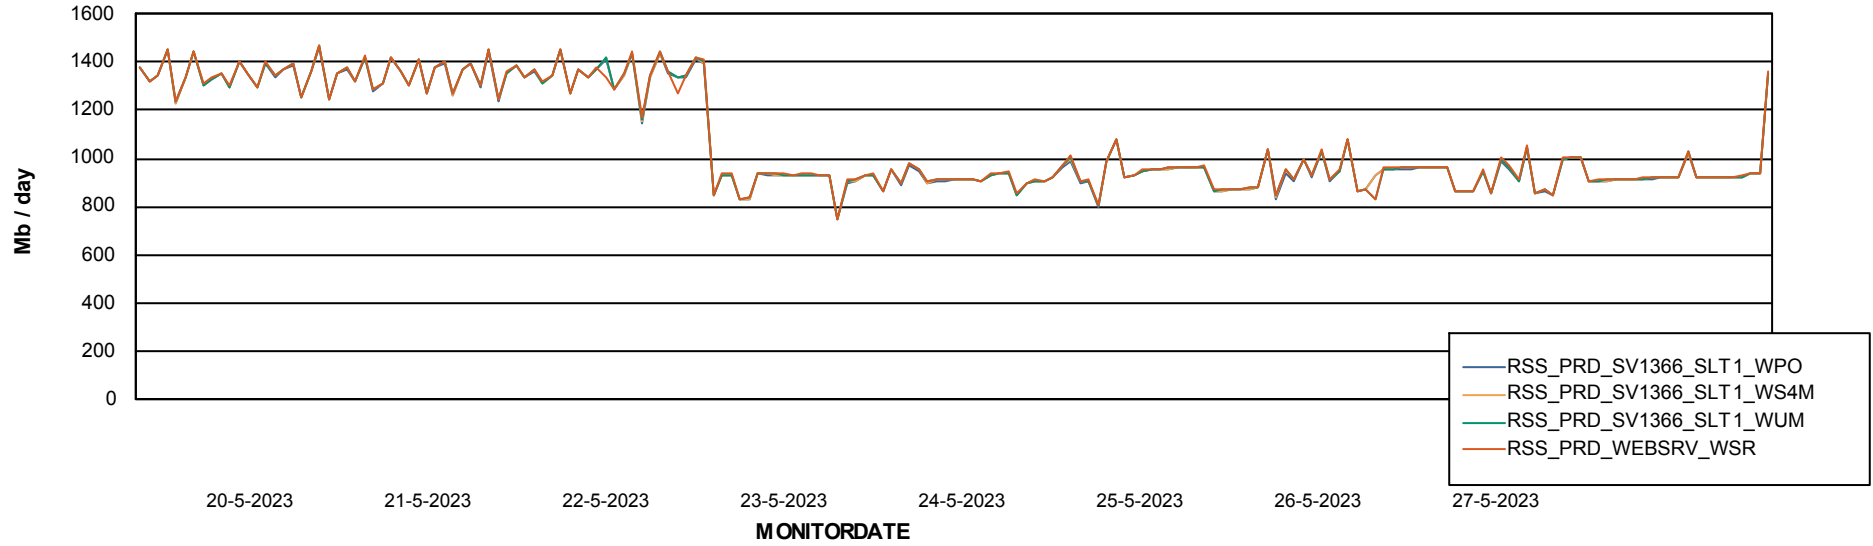

ABSSolute Web Component Services

Avg memory used per ABS Web component