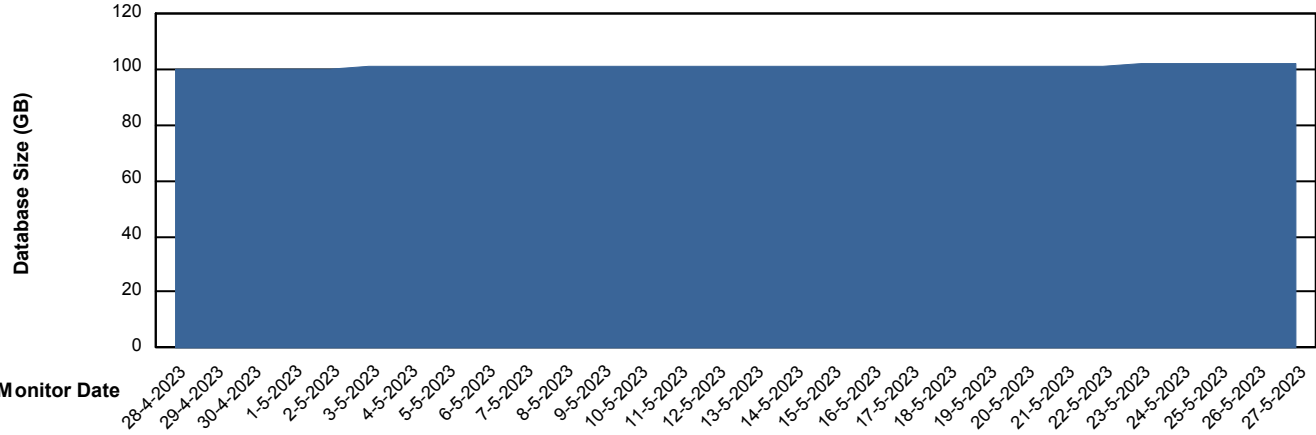

DATABASE SIZE RSS_PRD_SV1364_PRD_DB

Database growth over last month