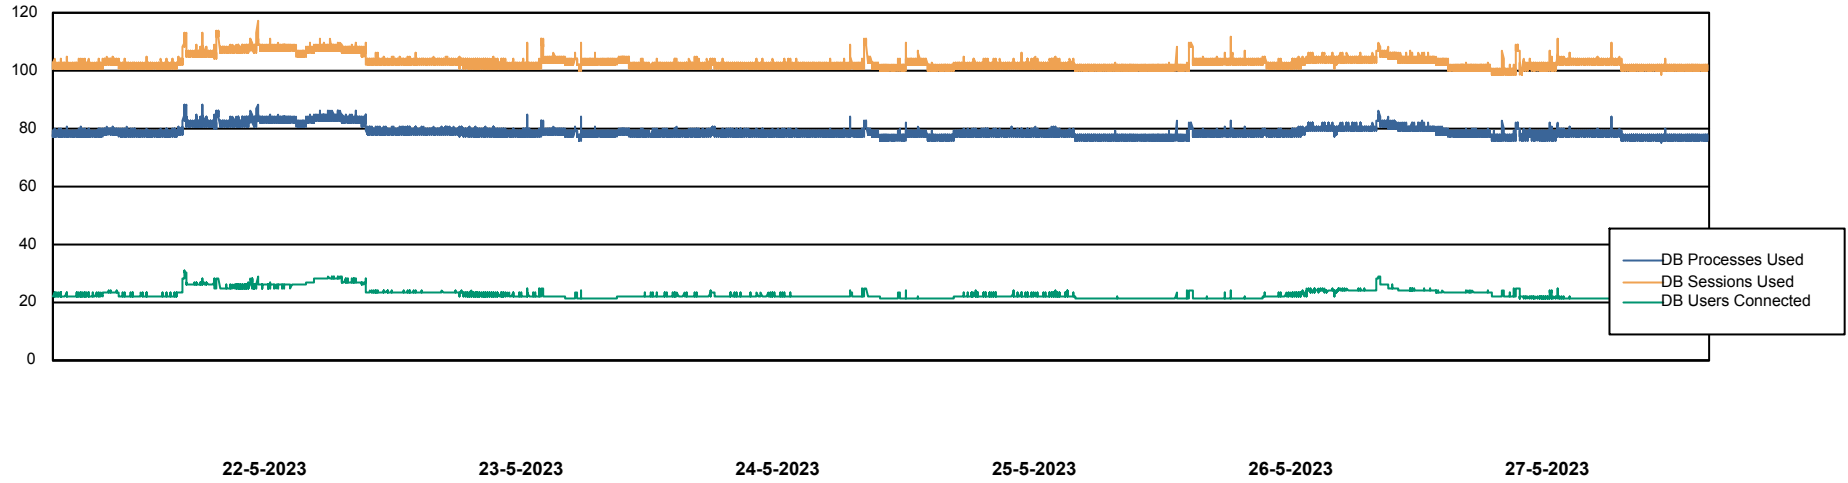

Database Performance RSS_PRD_SV1364_PRD_DB