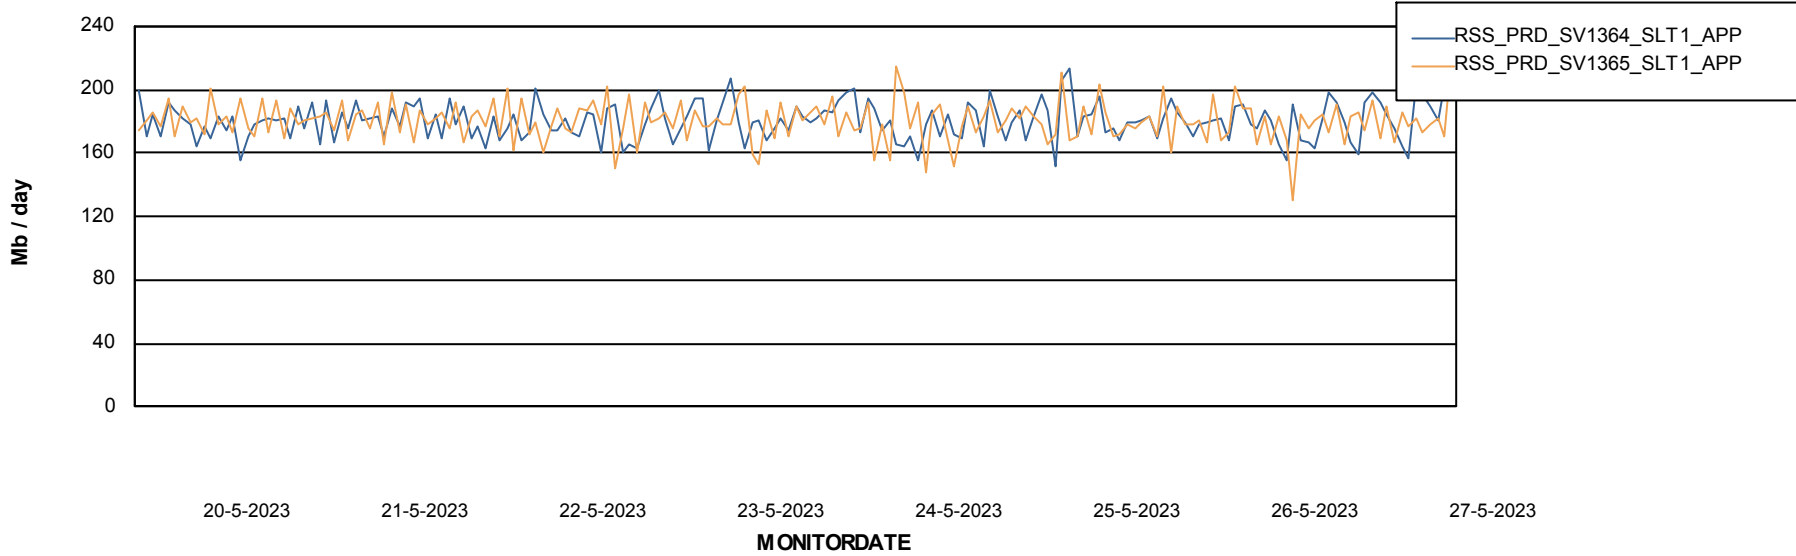

ABSSolute Application Server Services

Avg memory used per ABS Server Service