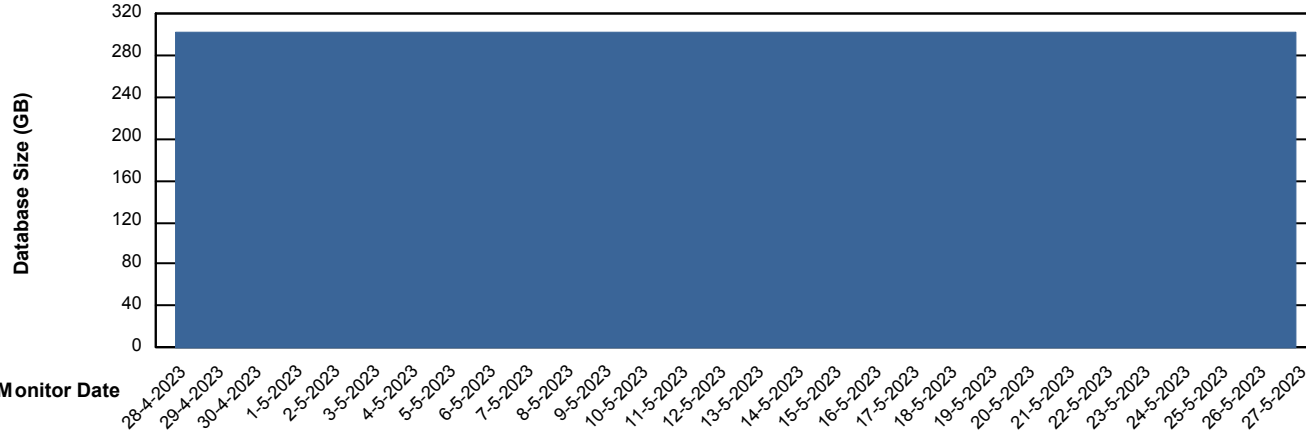

Weekly SLA Customer Report

Customer PCO_Production (Bronze)
Database ID 44

Database Performance PCODB_Production

Weekly SLA Customer Report

Customer PCO_Production (Bronze)
 Database ID 44

DATABASE SIZE PCODB_Production

Database growth over last month

Database Tablespace PCODB_Production

Date	Tablespace Name	Filesize (Gb)	Usedsize (Gb)	Percentage free
27-5-2023	ABSDATA	238	115	52
	INDX	329	185	44
26-5-2023	ABSDATA	238	115	52
	INDX	329	185	44
25-5-2023	ABSDATA	238	115	52
	INDX	329	184	44
24-5-2023	ABSDATA	238	115	52
	INDX	329	184	44
23-5-2023	ABSDATA	238	115	52
	INDX	329	184	44
22-5-2023	ABSDATA	238	115	52
	INDX	329	184	44
21-5-2023	ABSDATA	238	115	52
	INDX	329	184	44