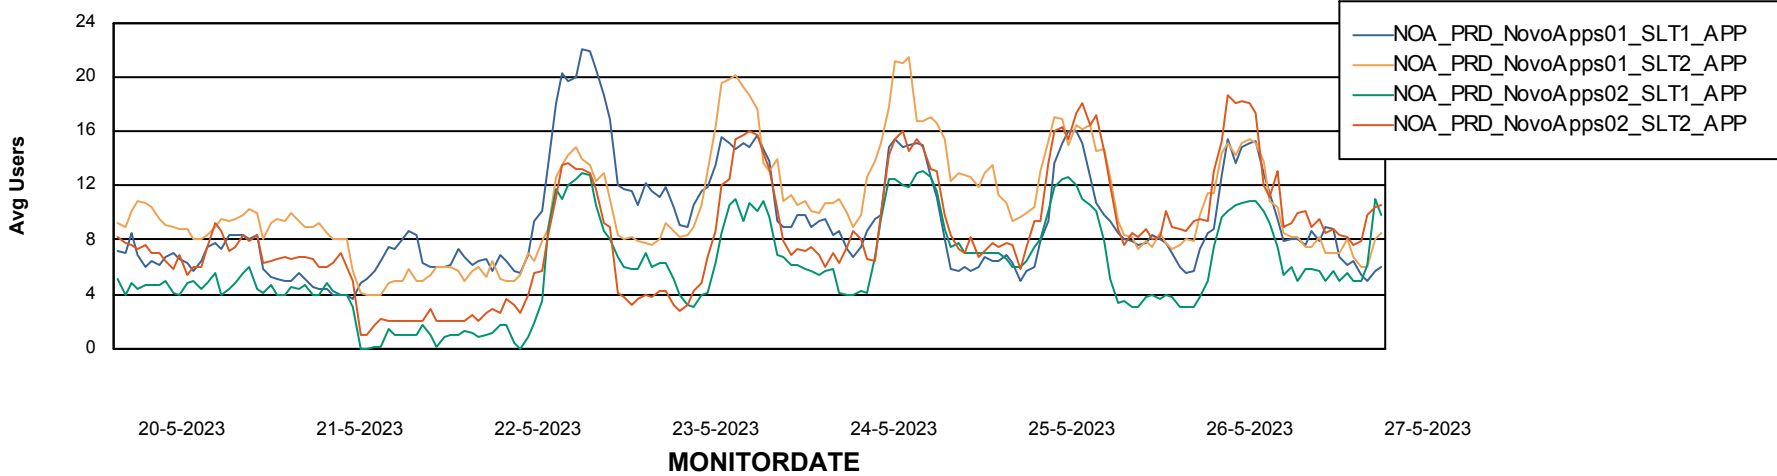

Avg users per day per ABS server