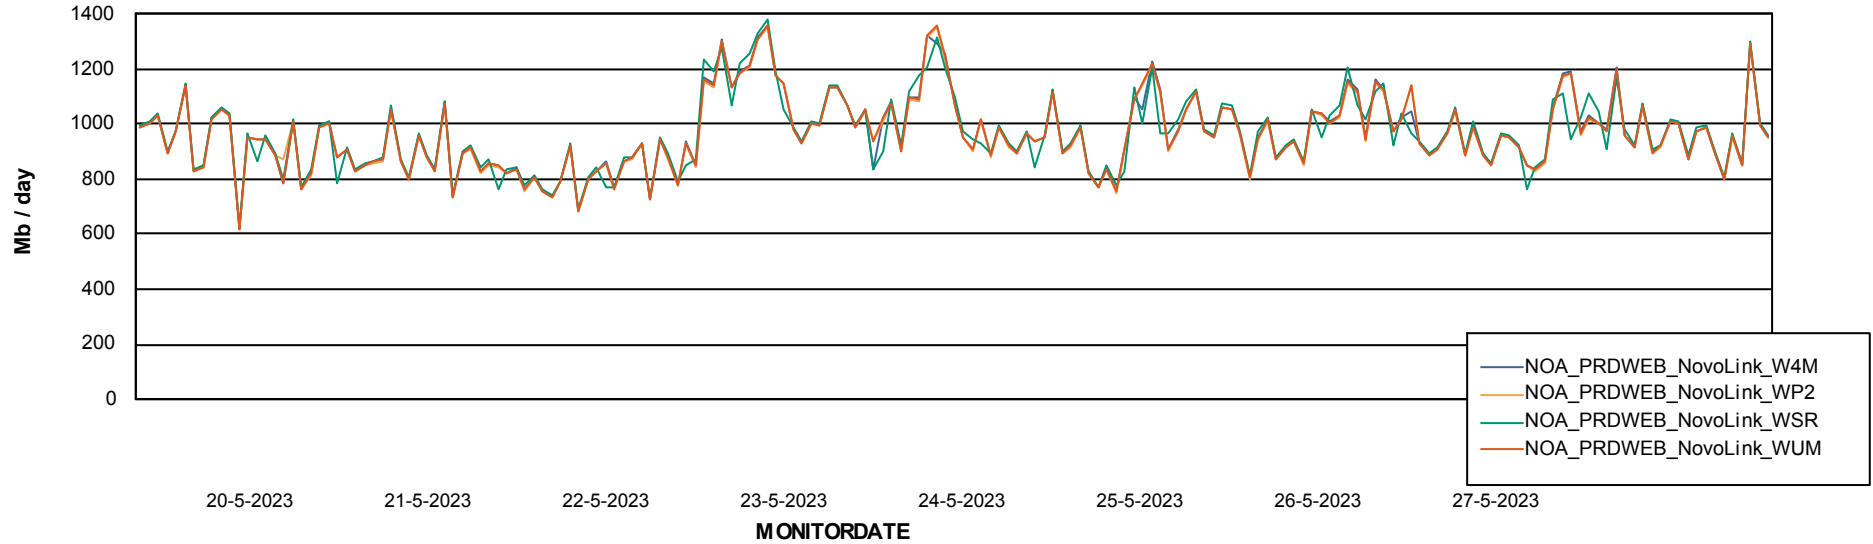

Avg memory used per ReportServer Service

Weekly SLA Customer Report

Customer NOA_Production (24/7)
Database ID 116

ABSSolute Web Component Services

Avg memory used per ABS Web component

Weekly SLA Customer Report