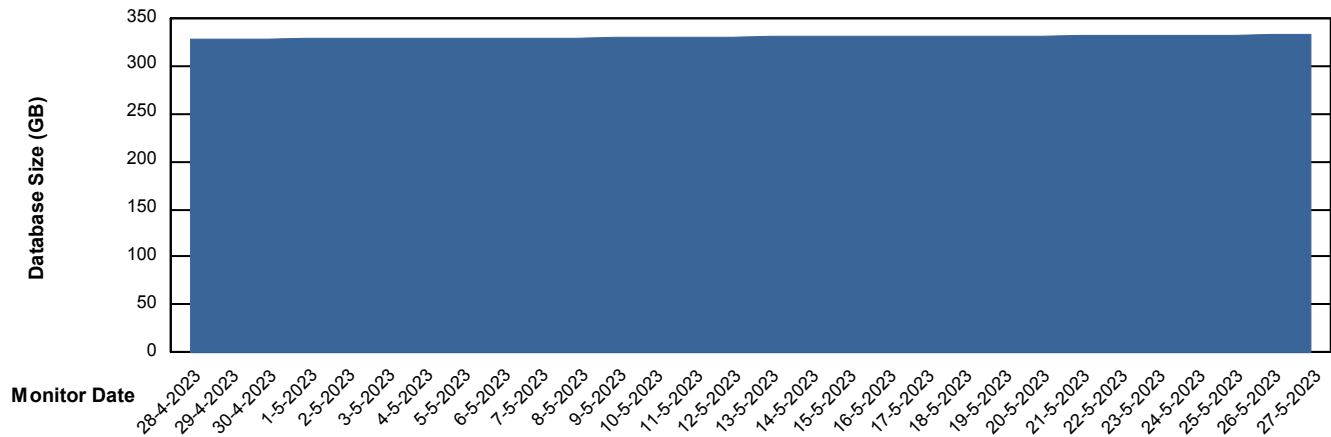

Database growth over last month