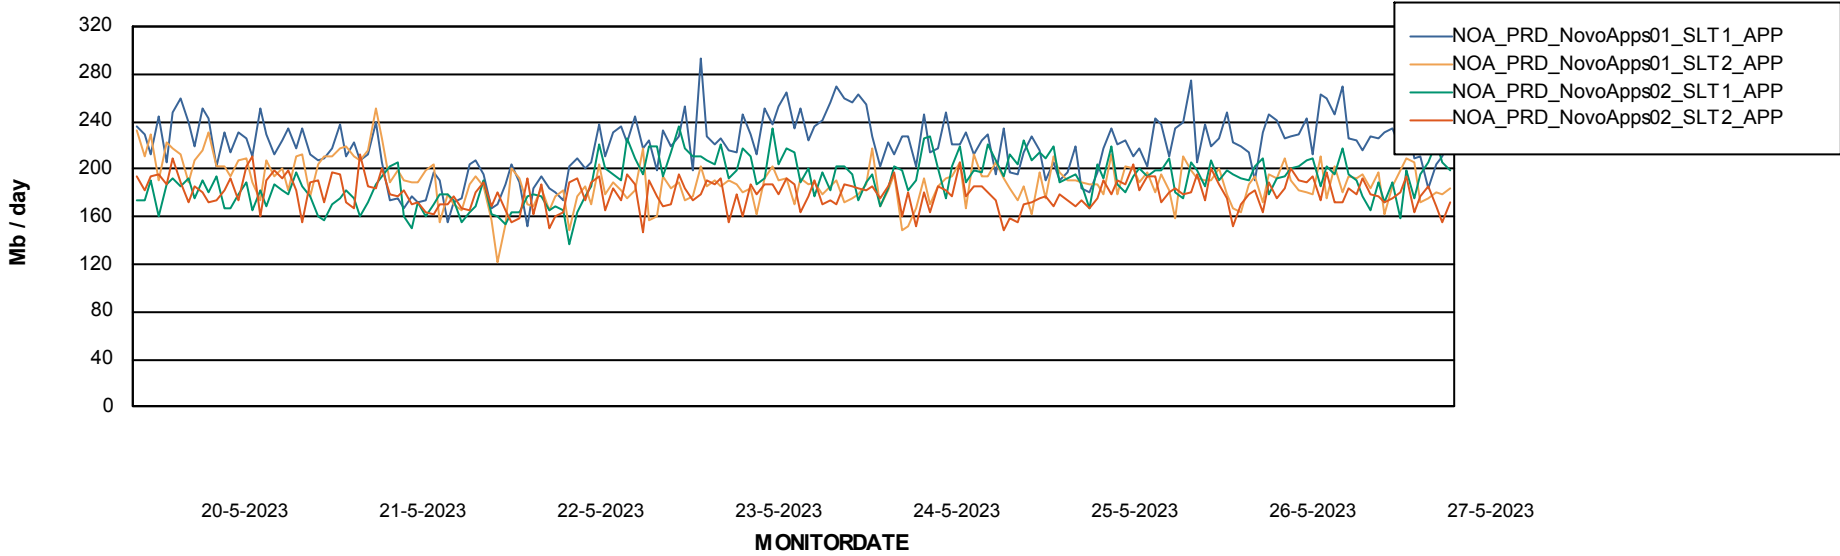

ABSSolute Application Server Services

Avg memory used per ABS Server Service