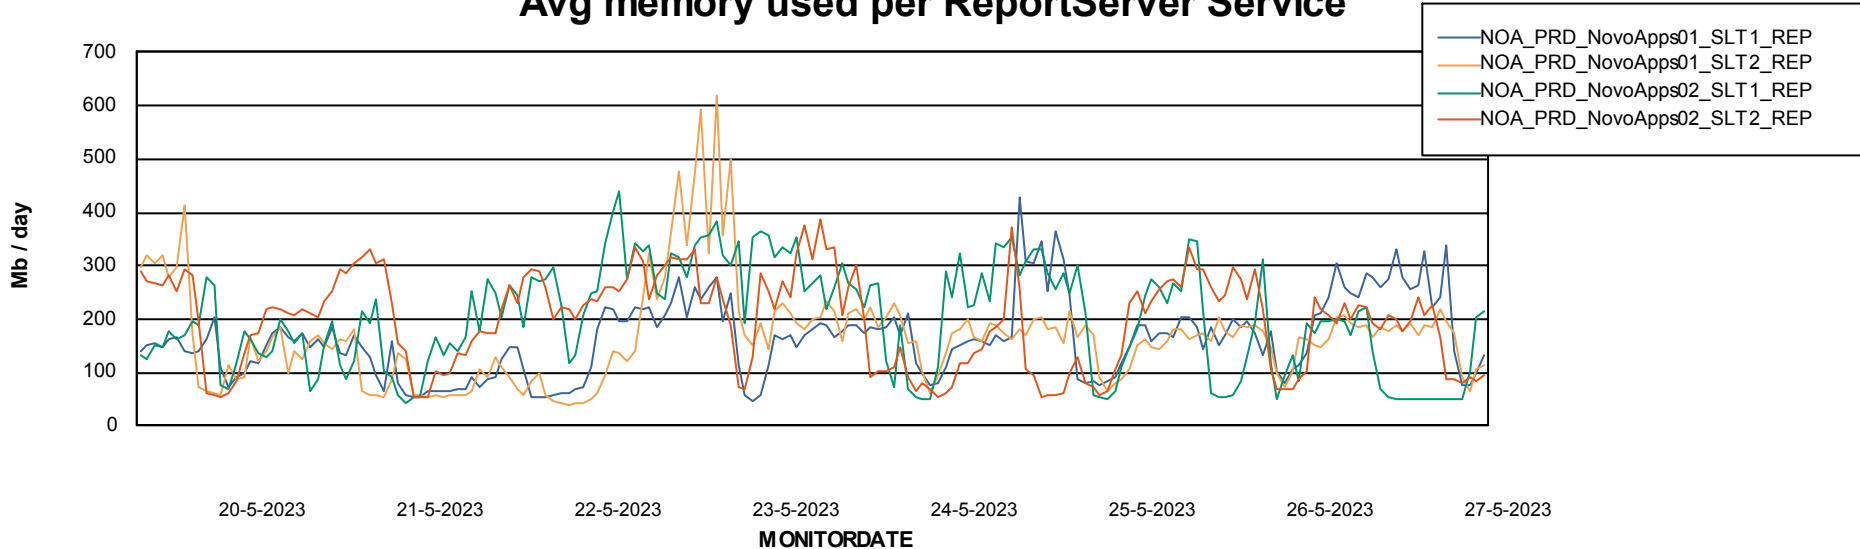

ABSSolute Application ReportServer Services

Avg memory used per ReportServer Service