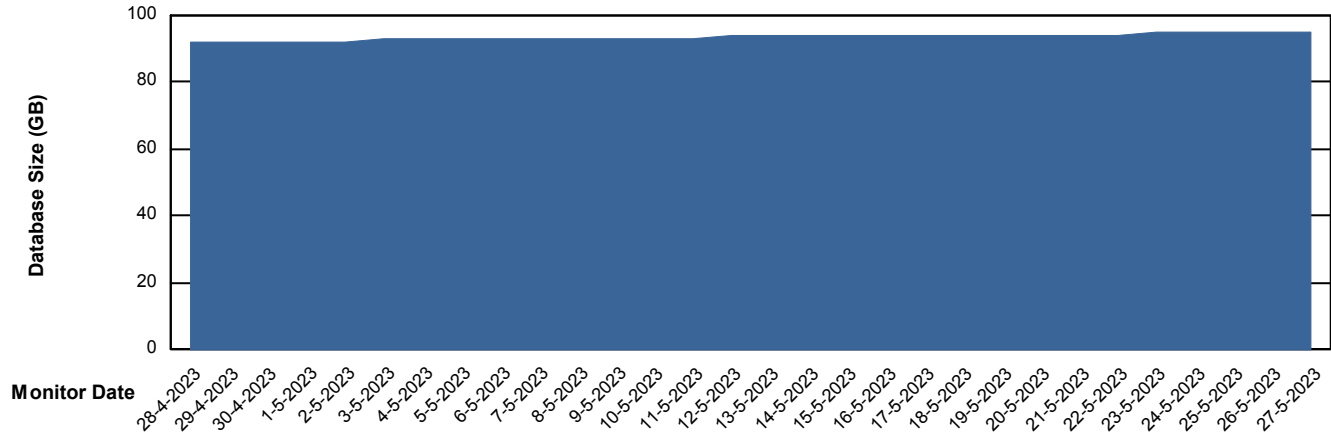

Database growth over last month