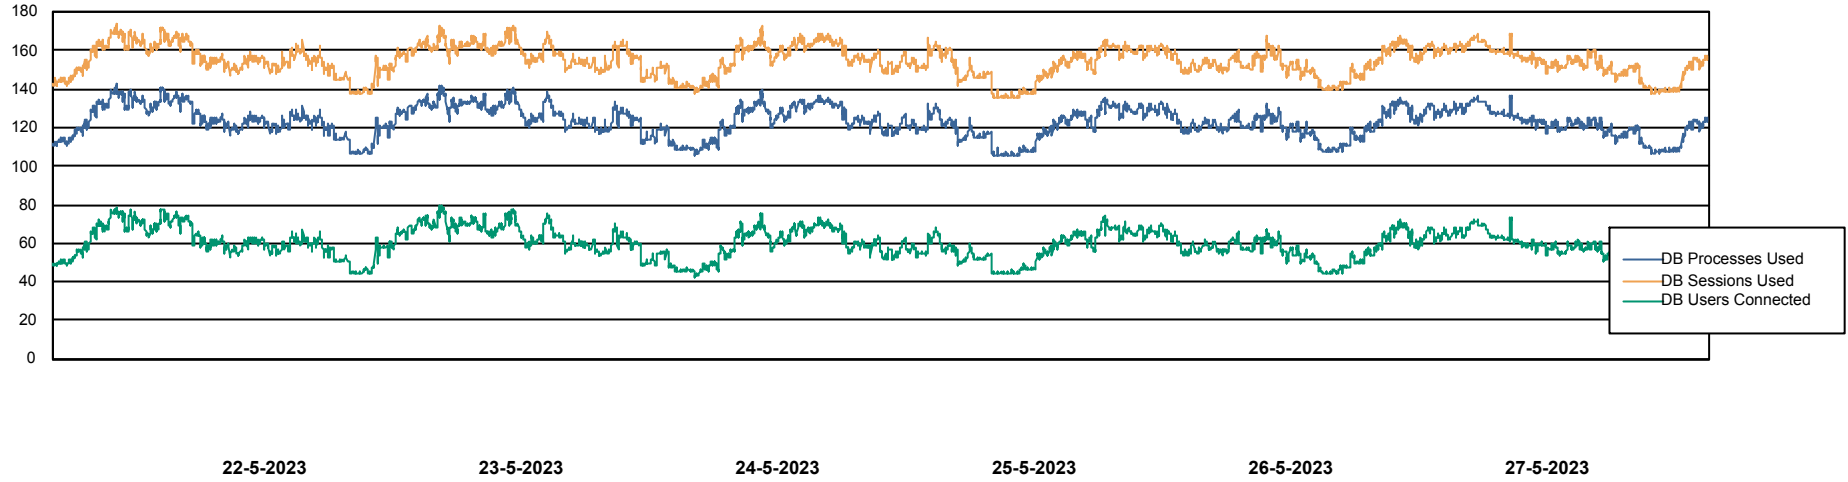

Weekly SLA Customer Report

Customer NOA_Production (24/7)
Database ID 116

Database Performance NOA_BI_NOVOBI_Production

Weekly SLA Customer Report

Customer NOA_Production (24/7)
Database ID 116

Database Performance NOA_PRD_NovoABS01_DB

Weekly SLA Customer Report

Customer NOA_Production (24/7)
Database ID 116

Database Performance NOA_STB_NovoABS03_DB

DB Processes Max 300

Weekly SLA Customer Report

Customer NOA_Production (24/7)
Database ID 116