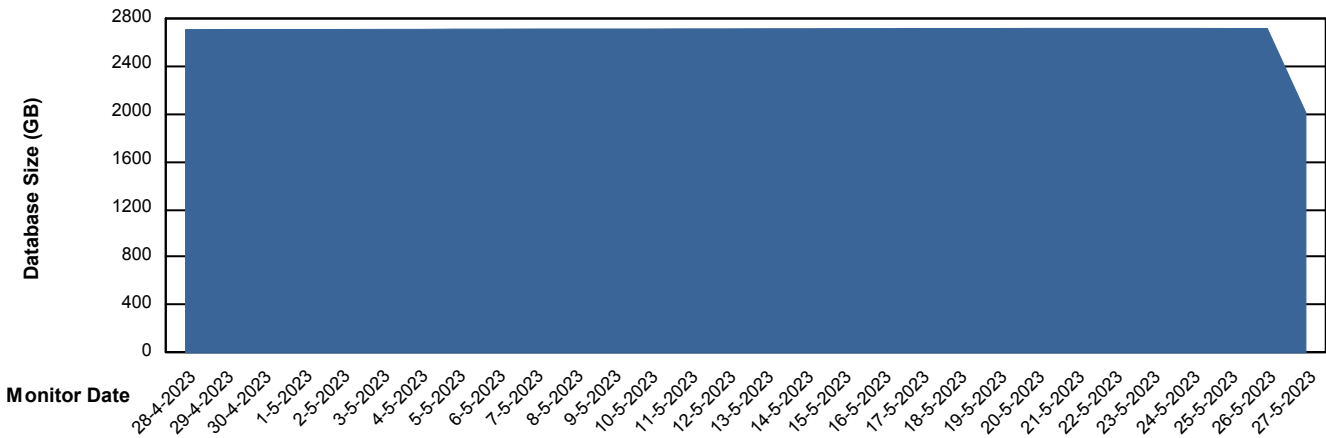

Database growth over last month

Database Tablespace LTS_TEST_CLSABSDB01T_TSTDB

Date	Tablespace Name	Filesize (Gb)	Usedsize (Gb)	Percentage free
27-5-2023	ABSDATA	1,162	718	38
	INDX	2,067	1,284	38
26-5-2023	ABSDATA	1,162	973	16
	INDX	2,067	1,733	16
25-5-2023	ABSDATA	1,162	973	16
	INDX	2,067	1,733	16
24-5-2023	ABSDATA	1,162	974	16
	INDX	2,067	1,734	16
23-5-2023	ABSDATA	1,162	974	16
	INDX	2,067	1,734	16
22-5-2023	ABSDATA	1,162	973	16
	INDX	2,067	1,734	16
21-5-2023	ABSDATA	1,162	973	16
	INDX	2,067	1,734	16