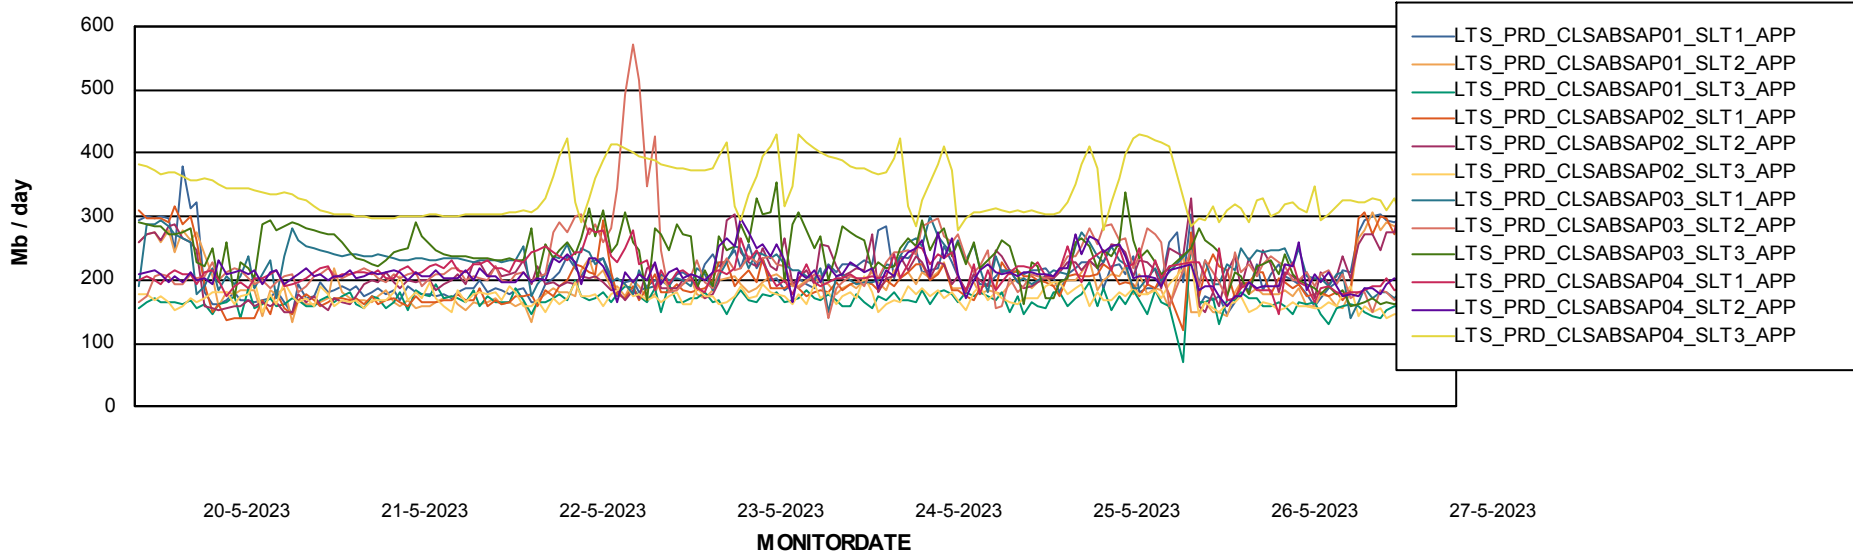

ABSSolute Application Server Services

Avg memory used per ABS Server Service