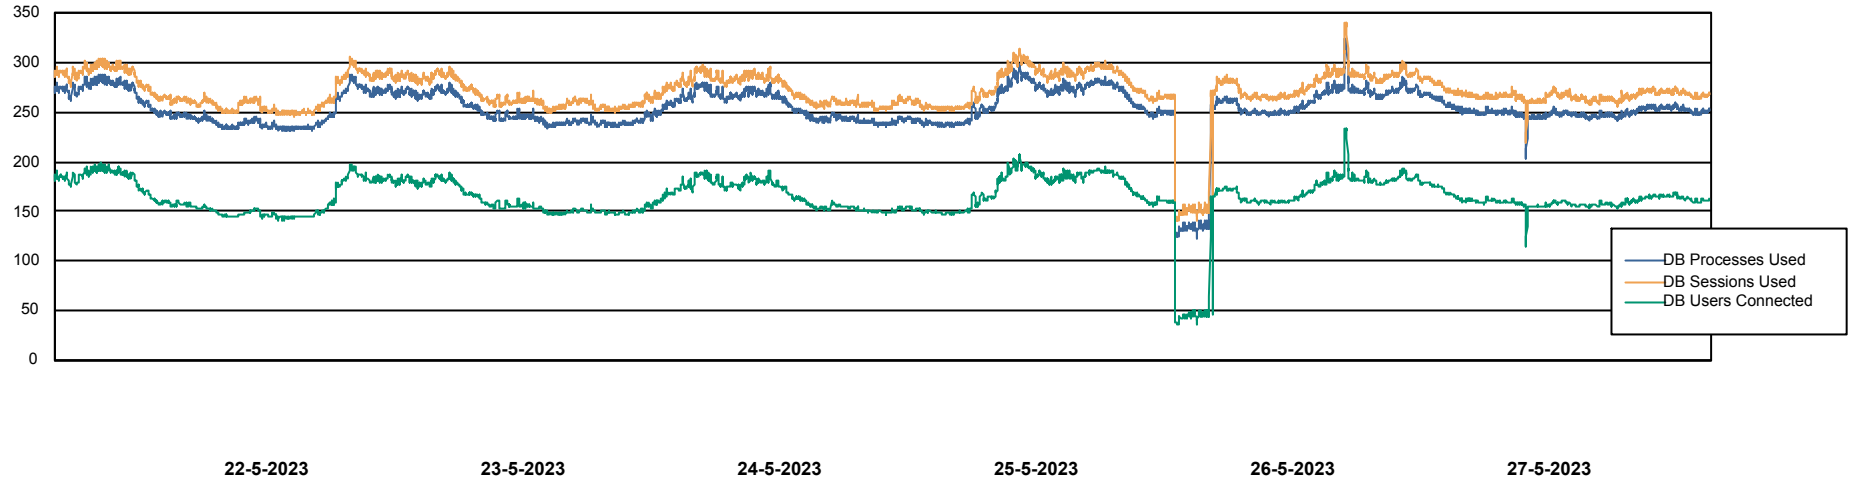

Weekly SLA Customer Report

Customer LTS(CleanLease)_Production
Database ID 126

Database Performance LTS_PROD_CLSABSBI01_BI

Weekly SLA Customer Report

Customer LTS(CleanLease)_Production
Database ID 126

Database Performance LTS_PROD_CLSABSD01_PRDB