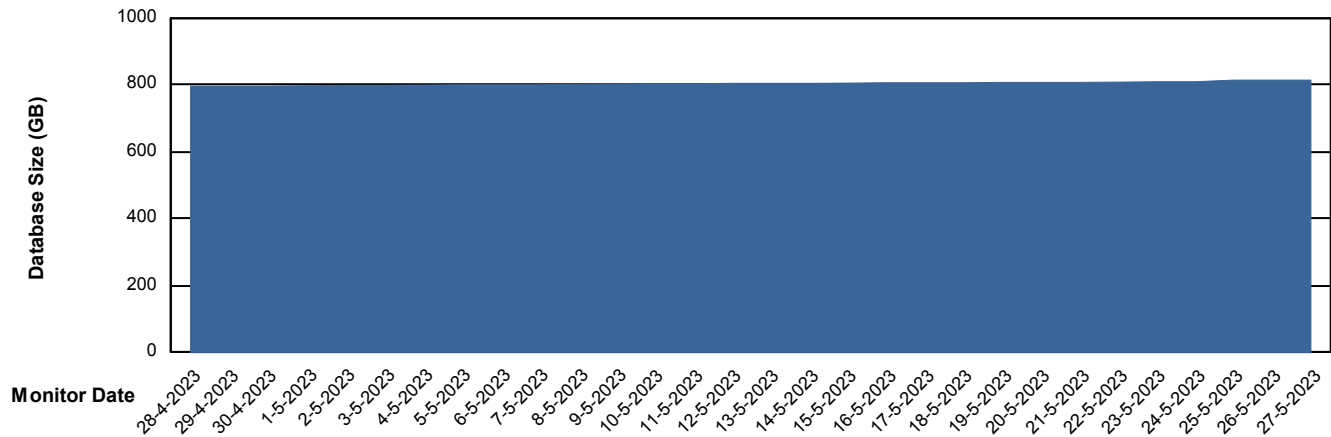

Customer LTS(CleanLease)_Production
Database ID 126

DATABASE SIZE LTS_PROD_CLSABSBI01_BI

Database growth over last month

DATABASE SIZE LTS_PROD_CLSABSDB01_PRDB

Database growth over last month

Weekly SLA Customer Report