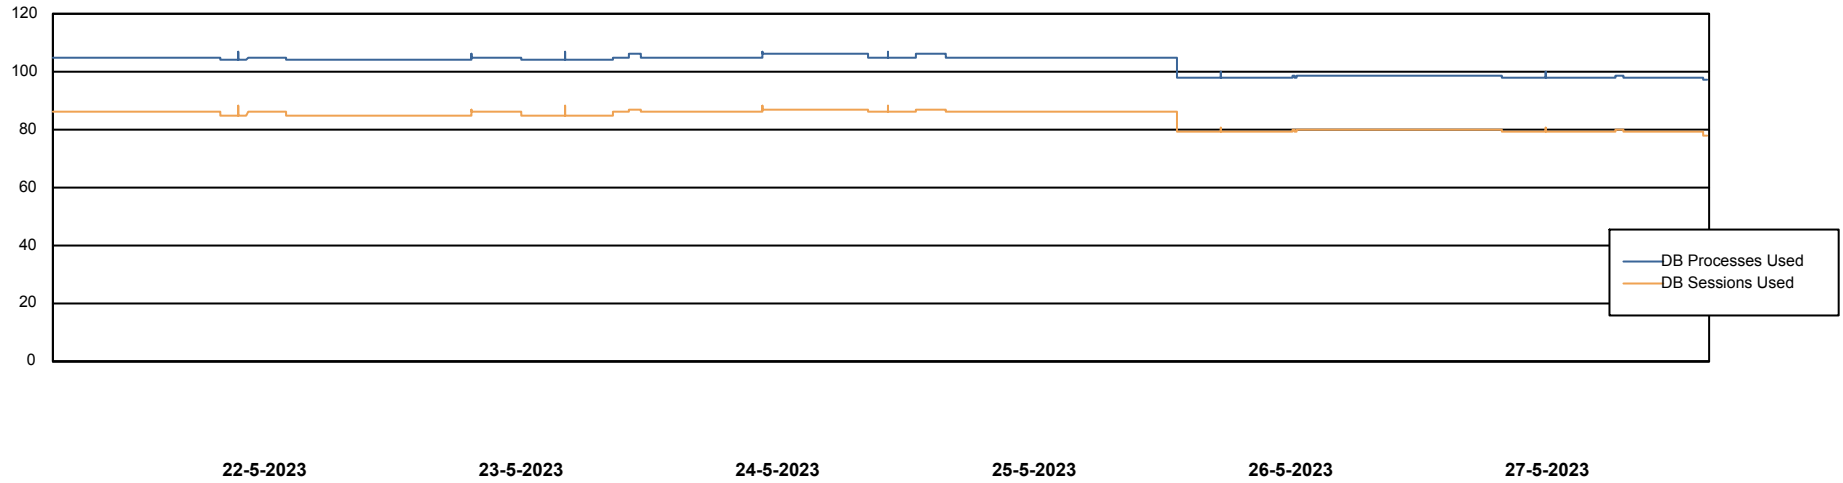

Database Performance LTS_PROD_CLSABSDB02_SBDB

DB Processes Max 0
DB Processes Max 1,000
DB Processes Max 4