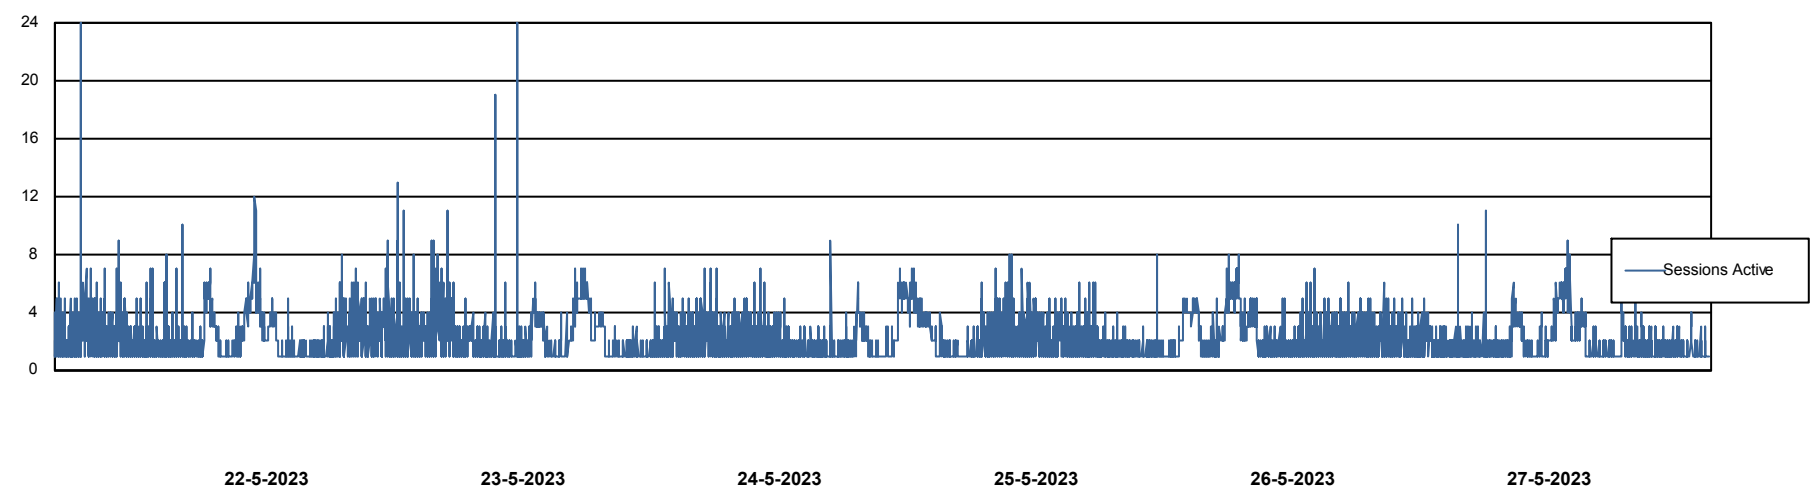

Weekly SLA Customer Report

Customer LTS(CleanLease)_Production
Database ID 126

Database Performance LTS_PROD_CLSABSBI01_BI

Weekly SLA Customer Report

Customer LTS(CleanLease)_Production
Database ID 126

Database Performance LTS_PROD_CLSABSD01_PRDB