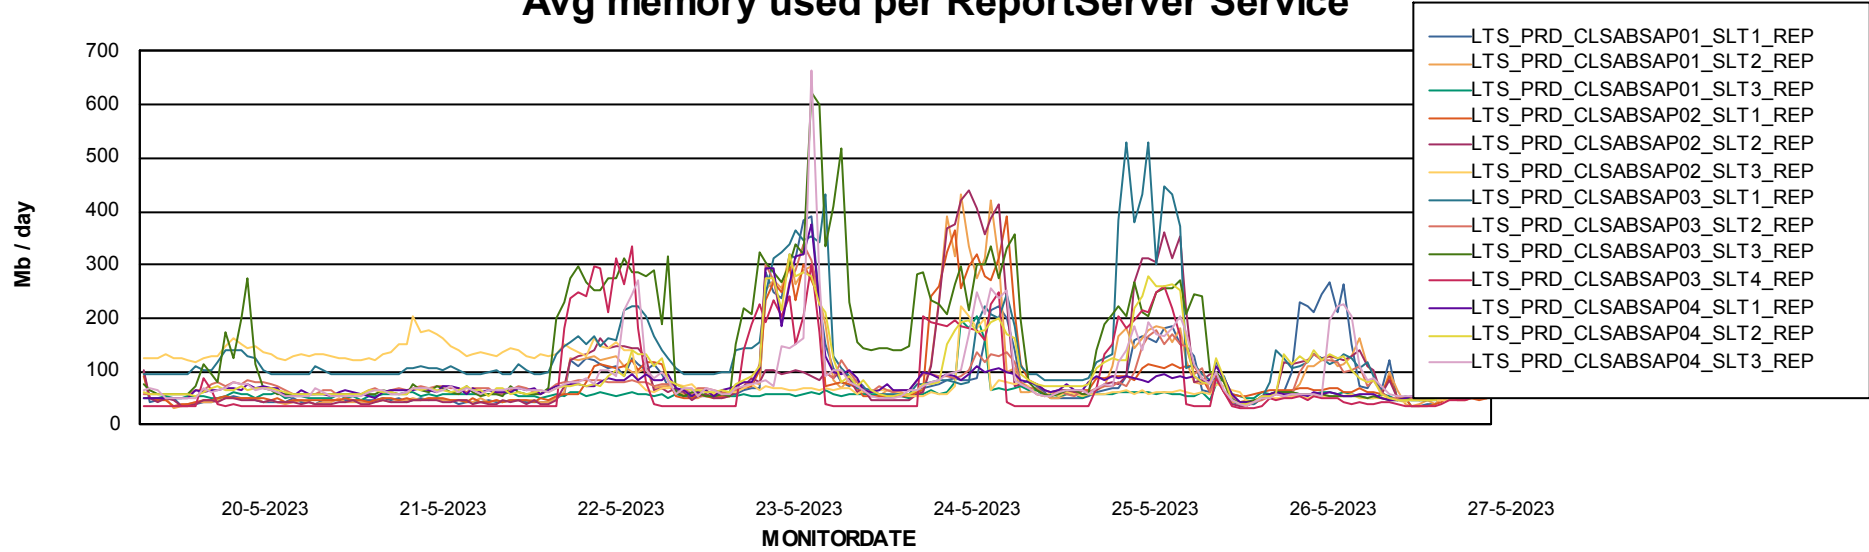

ABSSolute Application ReportServer Services

Avg memory used per ReportServer Service