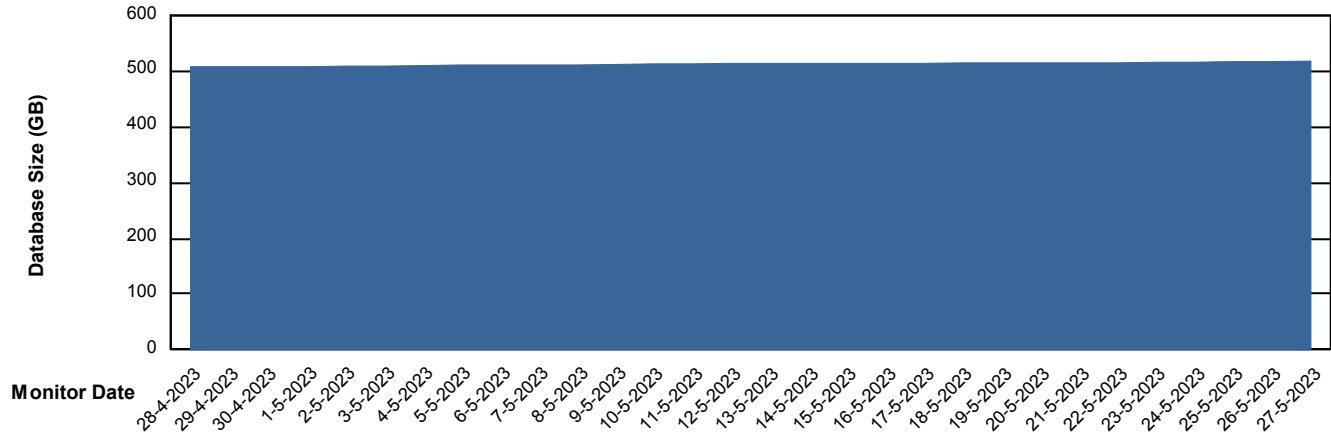

DATABASE SIZE LTS_PROD_CLSABSBI01_BI

Database growth over last month