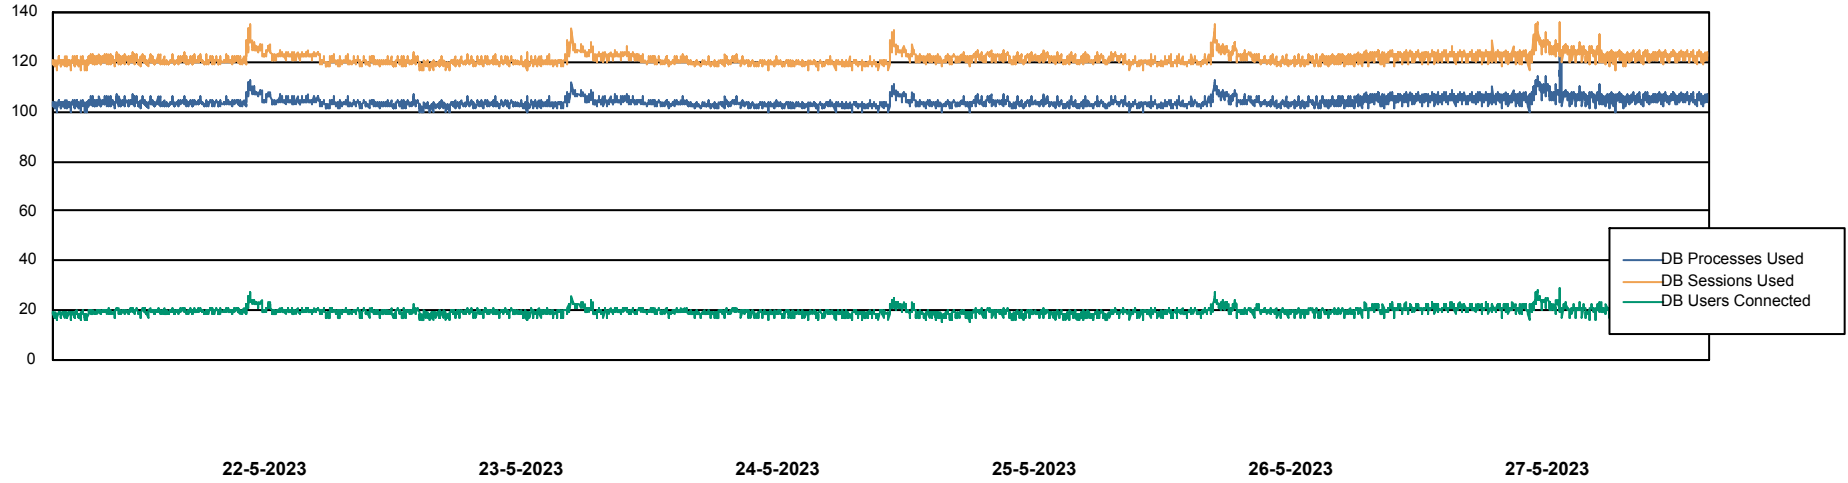

Weekly SLA Customer Report

Customer KLH_Production (24/7)
Database ID 139

Database Performance KLHDB_BI

Weekly SLA Customer Report

Customer KLH_Production (24/7)
Database ID 139

Database Performance KLHDB_Production