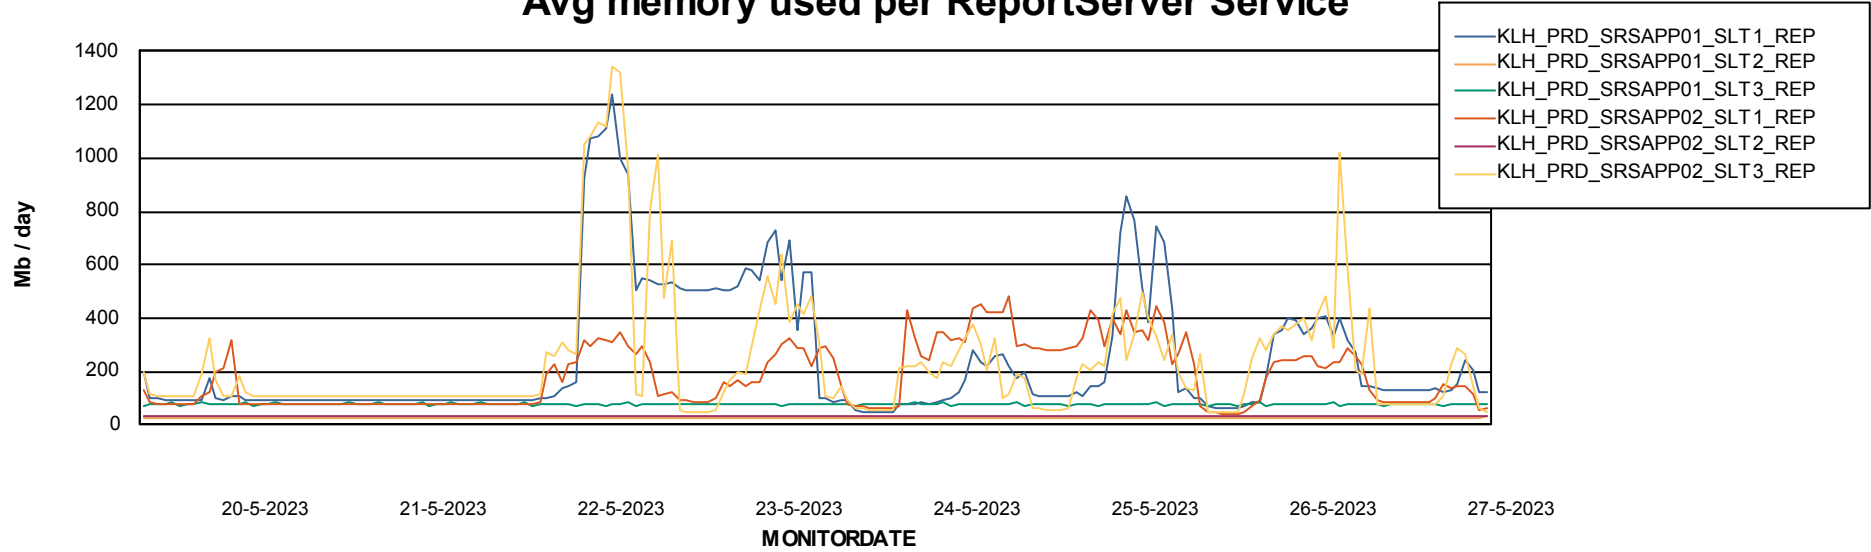

ABSSolute Application ReportServer Services

Avg memory used per ReportServer Service