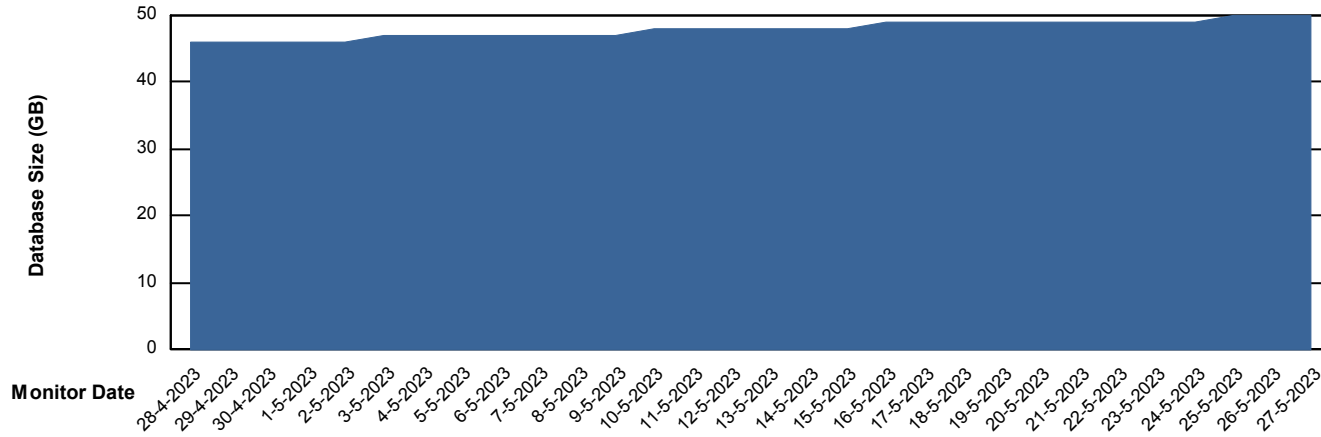

Weekly SLA Customer Report

Customer KLH_Production (24/7)
Database ID 139

Database Performance KLHDB_Standby

DB Processes Max 0
DB Processes Max 1,000
DB Processes Max 4

Weekly SLA Customer Report

Customer KLH_Production (24/7)
Database ID 139

DATABASE SIZE KLHDB_BI

Database growth over last month

DATABASE SIZE KLHDB_Production

Database growth over last month

Weekly SLA Customer Report

Customer KLH_Production (24/7)
Database ID 139

Database Tablespace KLHDB_BI