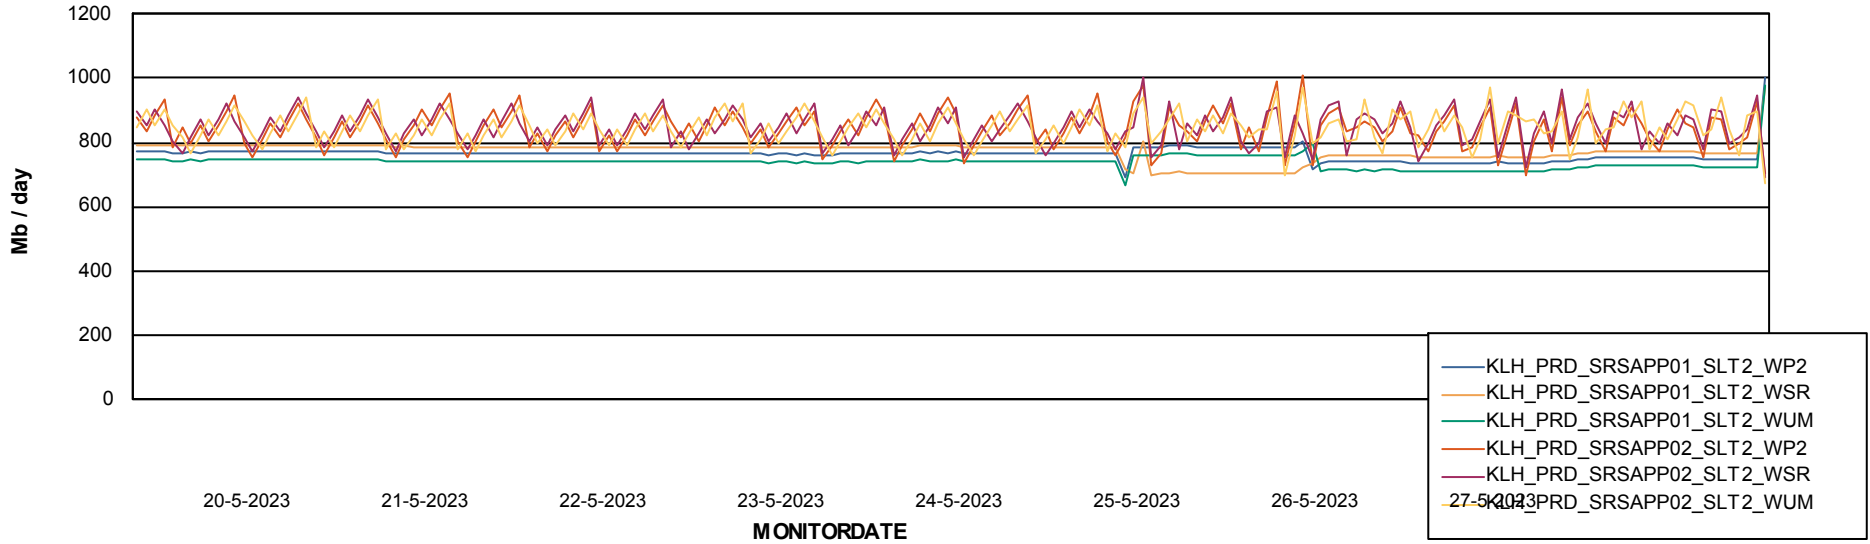

Avg memory used per ReportServer Service

Weekly SLA Customer Report

Customer KLH_Production (24/7)
Database ID 139

ABSSolute Web Component Services

Avg memory used per ABS Web component

Weekly SLA Customer Report