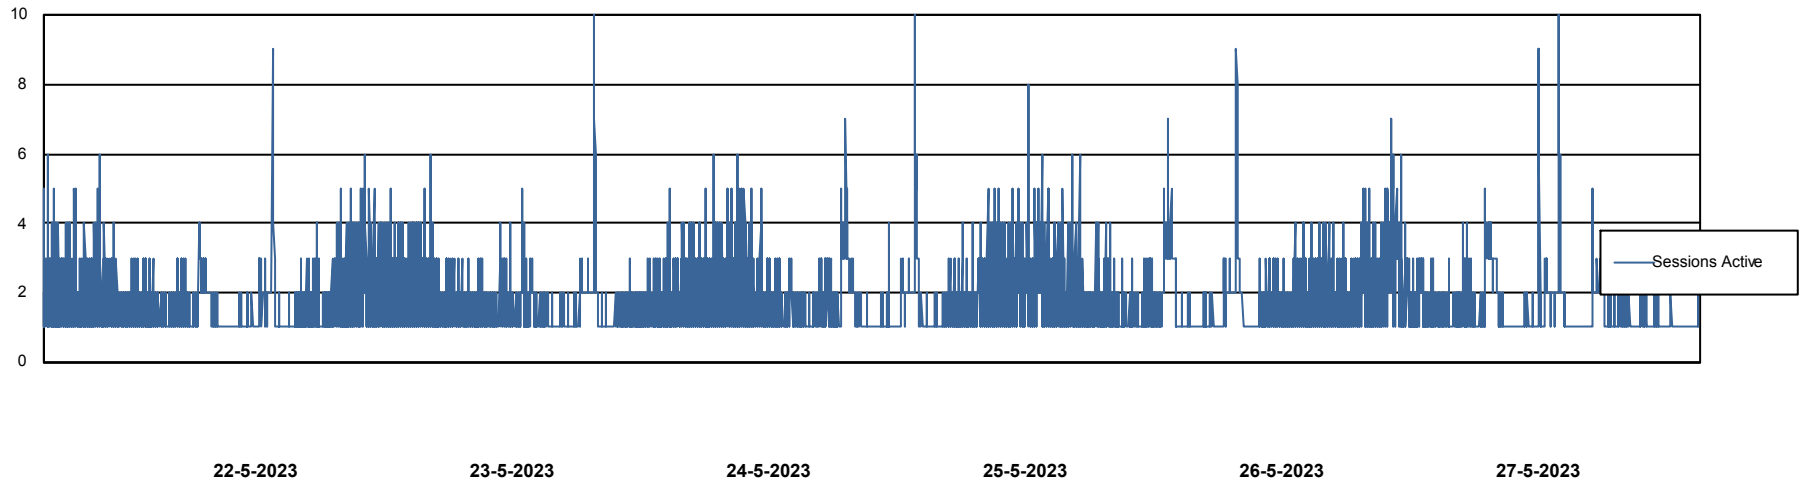

Weekly SLA Customer Report

Customer KLH_Production (24/7)
Database ID 139

Database Performance KLHDB_BI

Weekly SLA Customer Report

Customer KLH_Production (24/7)
Database ID 139

Database Performance KLHDB_Production

Weekly SLA Customer Report

Customer KLH_Production (24/7)
Database ID 139

Database Performance KLHDB_Standby

DB Processes Max 0
DB Processes Max 1,000
DB Processes Max 4

Weekly SLA Customer Report

Customer KLH_Production (24/7)
Database ID 139