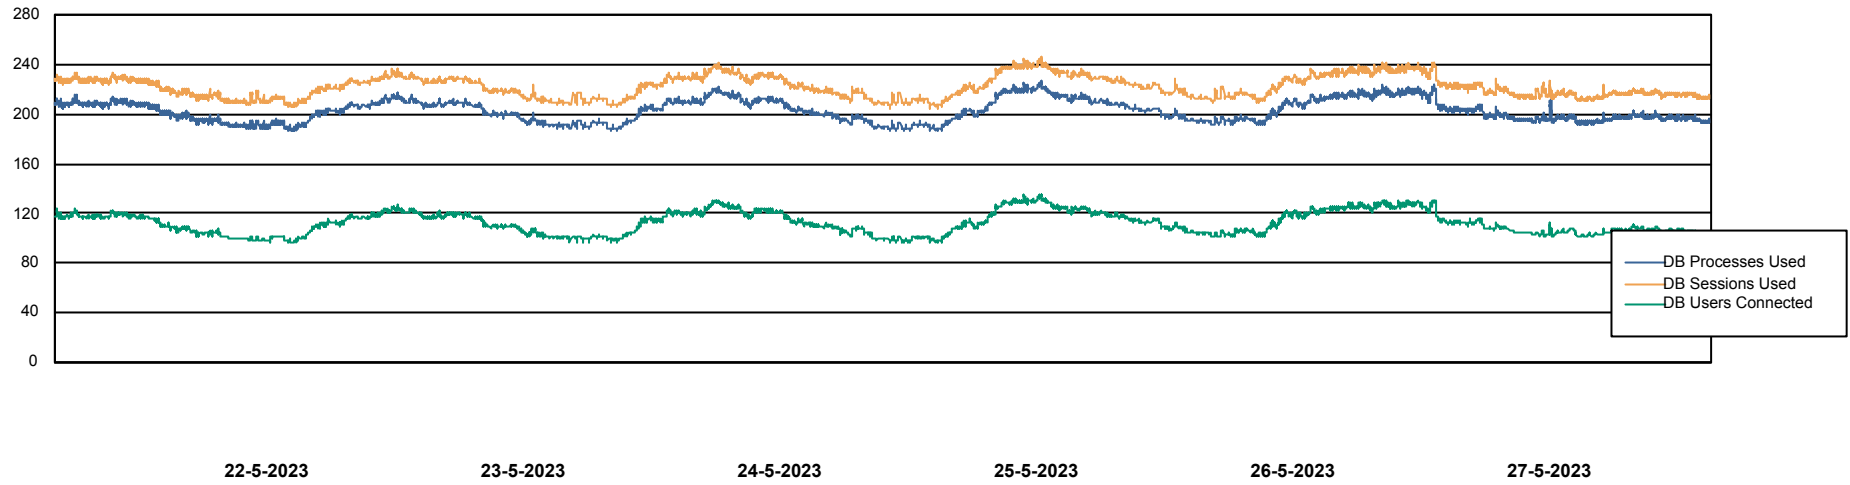

Weekly SLA Customer Report

Customer KLH_Production (24/7)
Database ID 139

Database Performance KLHDB_BI

Weekly SLA Customer Report

Customer KLH_Production (24/7)
Database ID 139

Database Performance KLHDB_Production