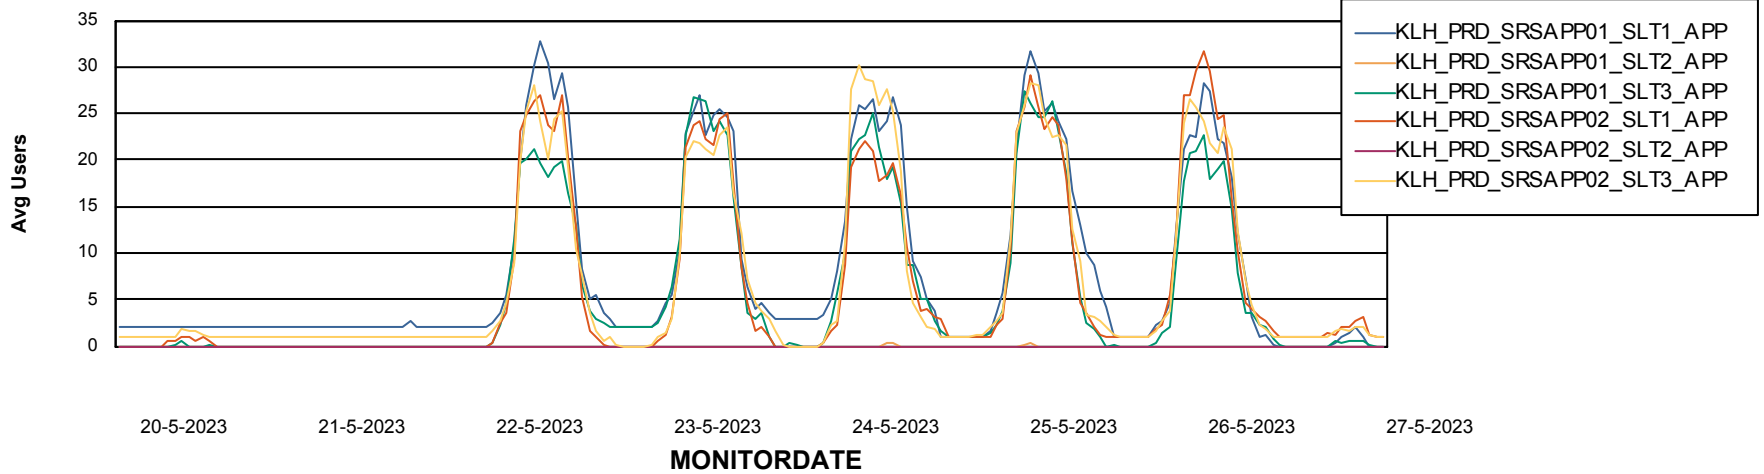

Avg users per day per ABS server