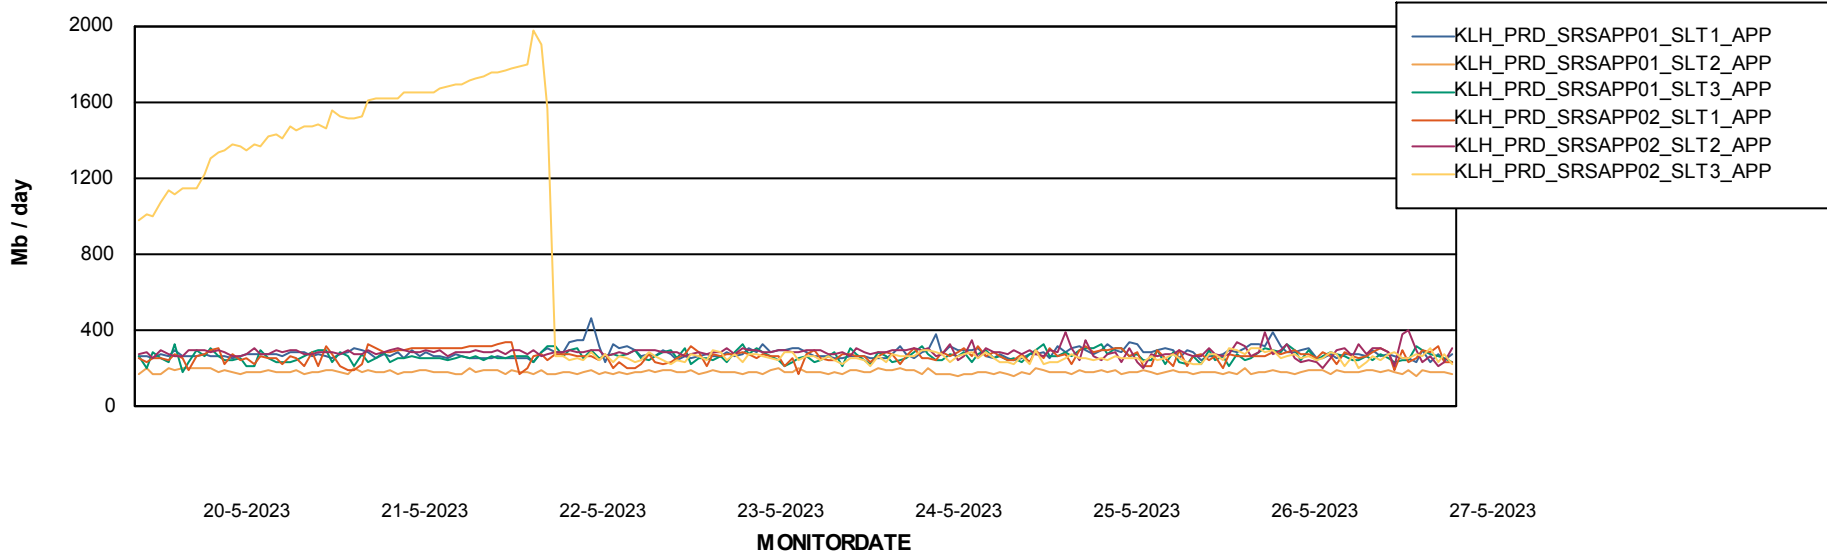

ABSSolute Application Server Services

Avg memory used per ABS Server Service