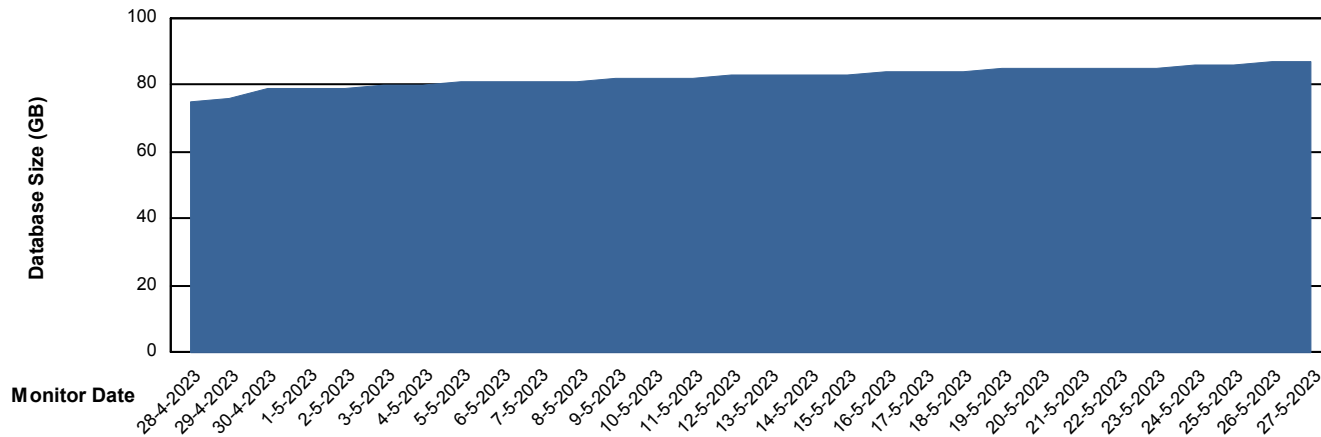

Weekly SLA Customer Report

Customer KLH_Production (24/7)
Database ID 139

Database Performance KLHDB_Standby

DB Processes Max 0
DB Processes Max 1,000
DB Processes Max 4

Weekly SLA Customer Report

Customer KLH_Production (24/7)
Database ID 139

DATABASE SIZE KLHDB_BI

Database growth over last month

DATABASE SIZE KLHDB_Production

Database growth over last month

Weekly SLA Customer Report

Customer KLH_Production (24/7)
Database ID 139

Database Tablespace KLHDB_BI