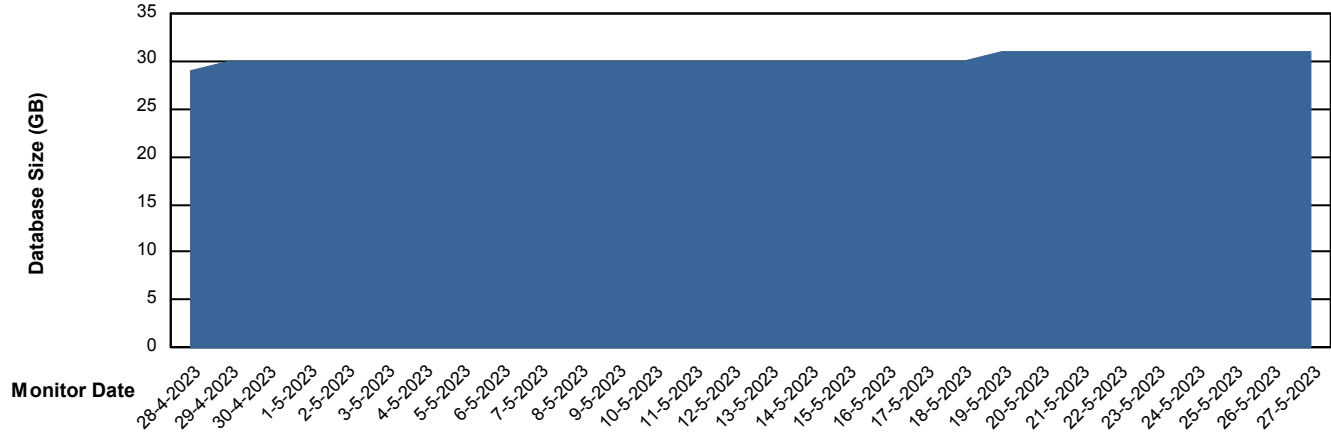

DATABASE SIZE HUE_PRD_S-ORABI_DB

Database growth over last month