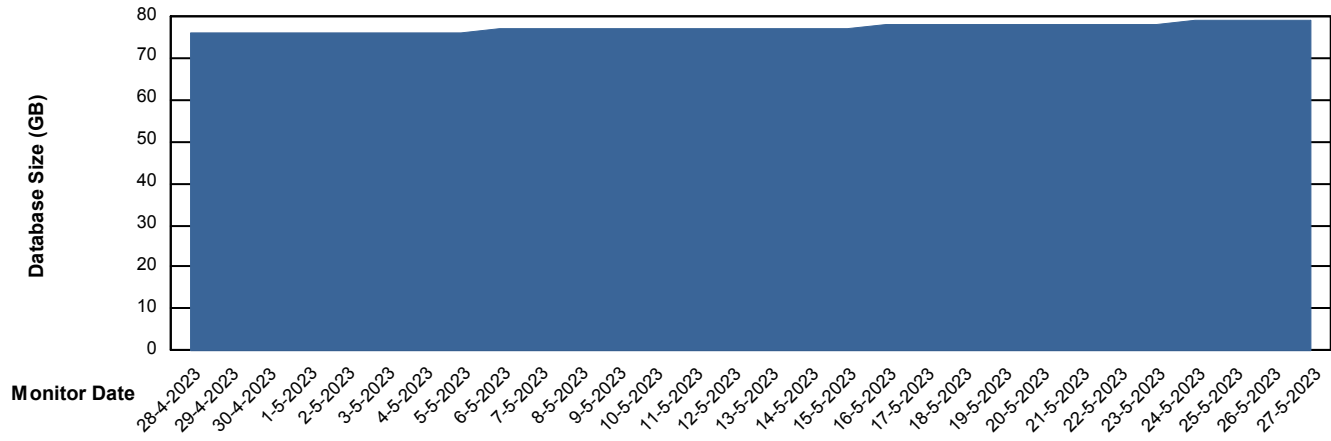

DATABASE SIZE HUE_PRD_S-ORAPROD2_DB

Database growth over last month