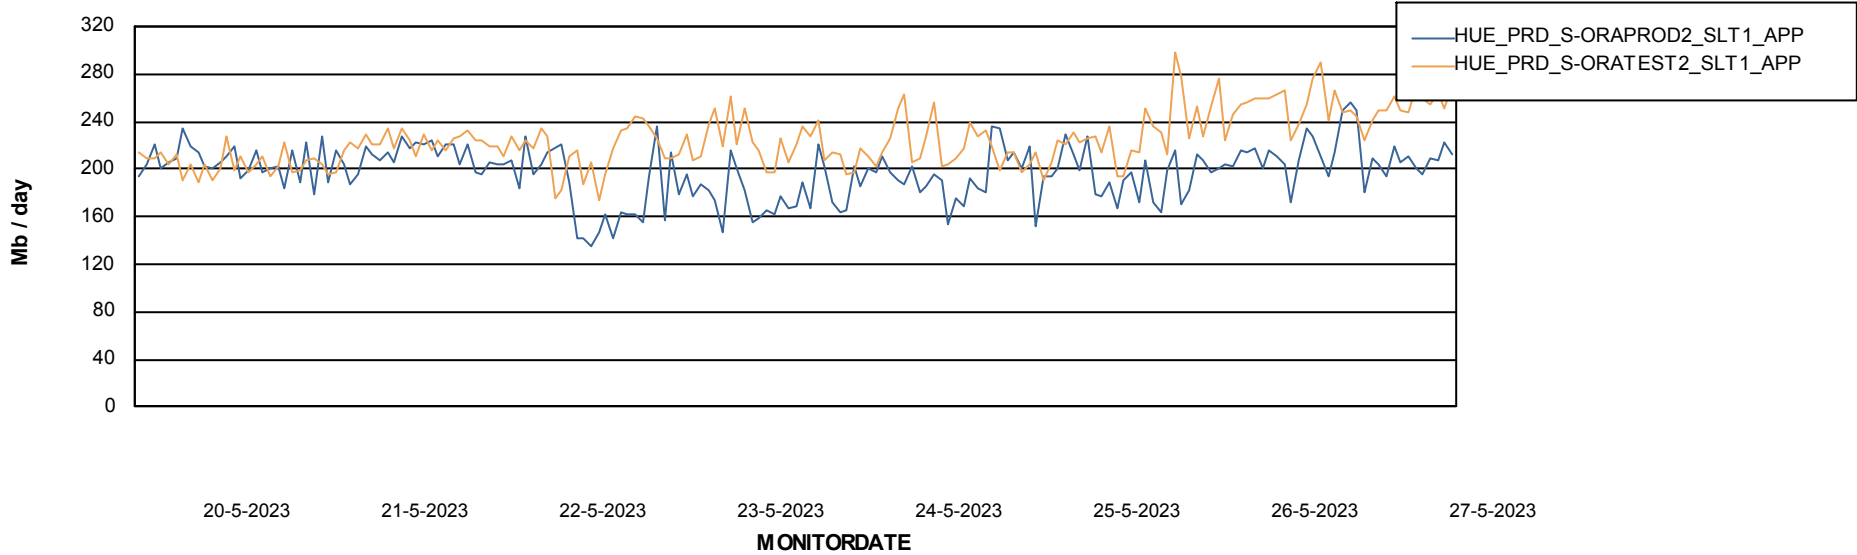

Standby Database Health HUE_Production

Recovery lag for last 7 days

Weekly SLA Customer Report

Customer HUE_Production
Database ID 154

ABSSolute Application Server Services

Avg memory used per ABS Server Service