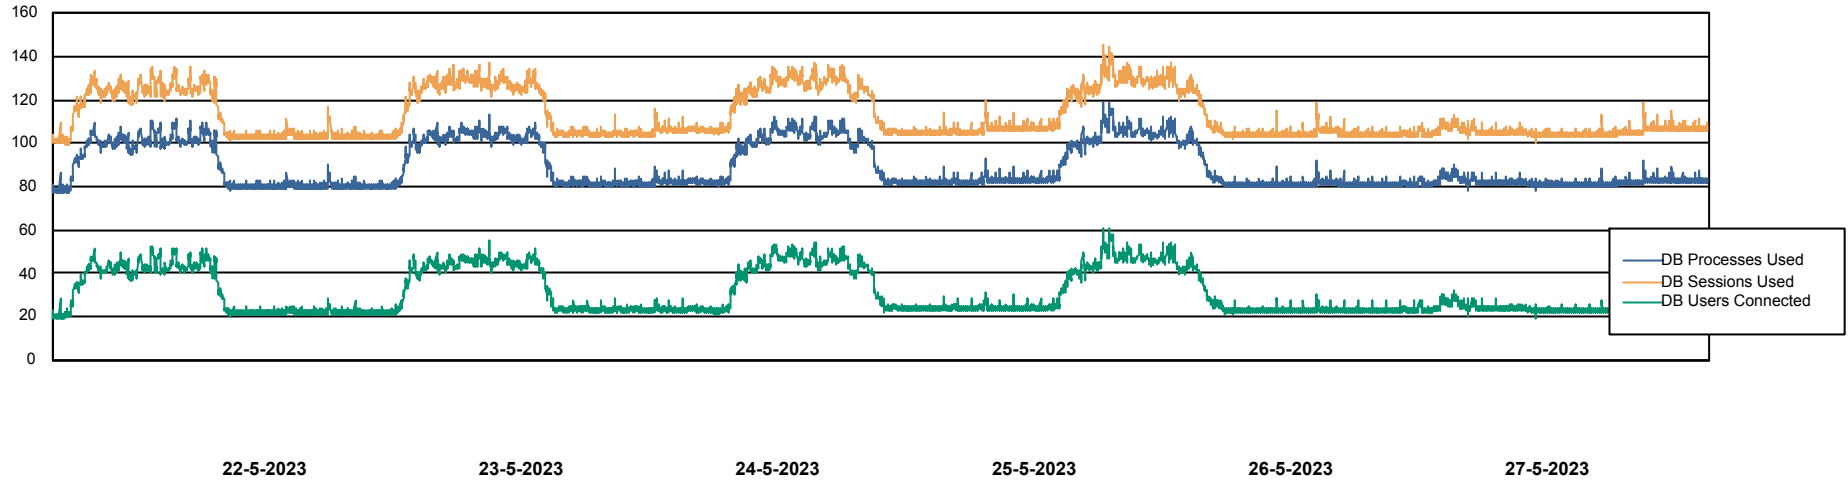

Weekly SLA Customer Report

Customer HUE_Production
Database ID 154

Database Performance HUE_PRD_S-ORABI_DB

Weekly SLA Customer Report

Customer HUE_Production
Database ID 154

Database Performance HUE_PRD_S-ORAPROD2_DB