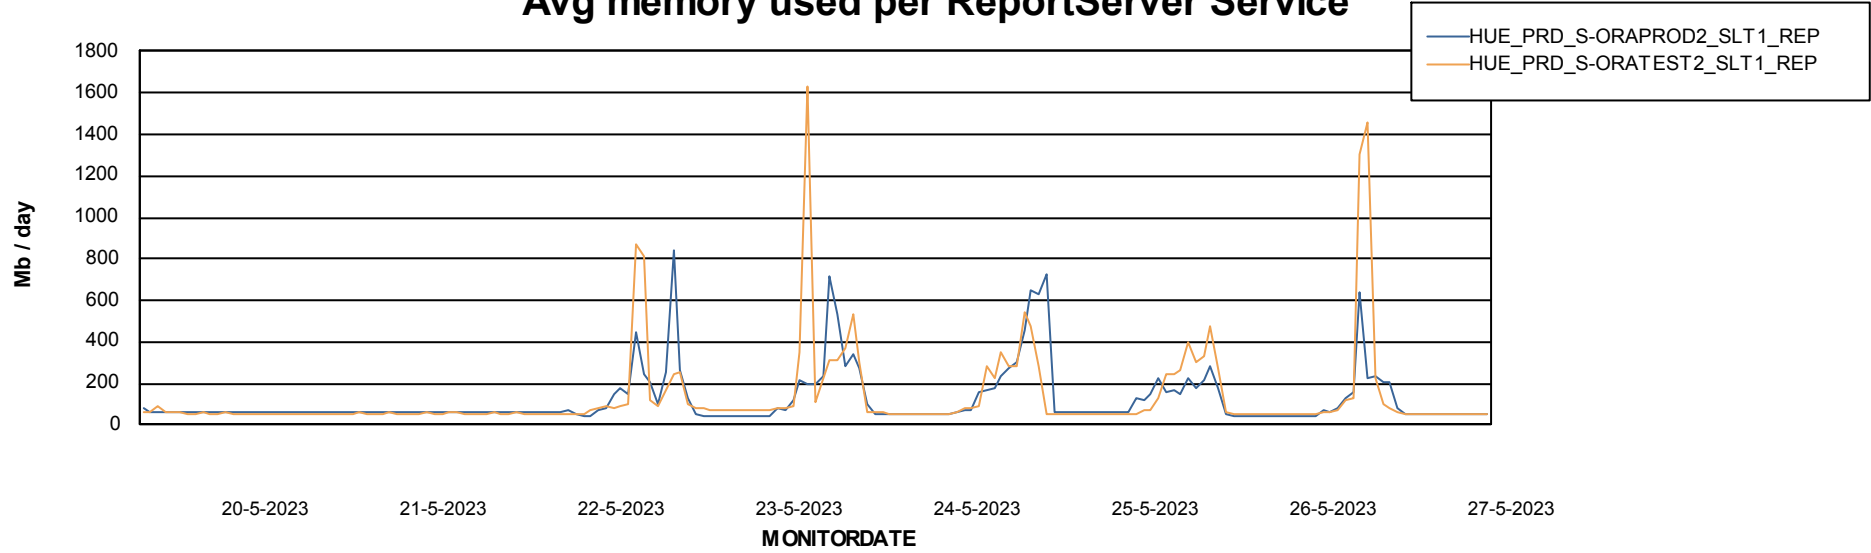

Avg users per day per ABS server

Weekly SLA Customer Report

Customer HUE_Production
Database ID 154

ABSSolute Application ReportServer Services

Avg memory used per ReportServer Service

Weekly SLA Customer Report