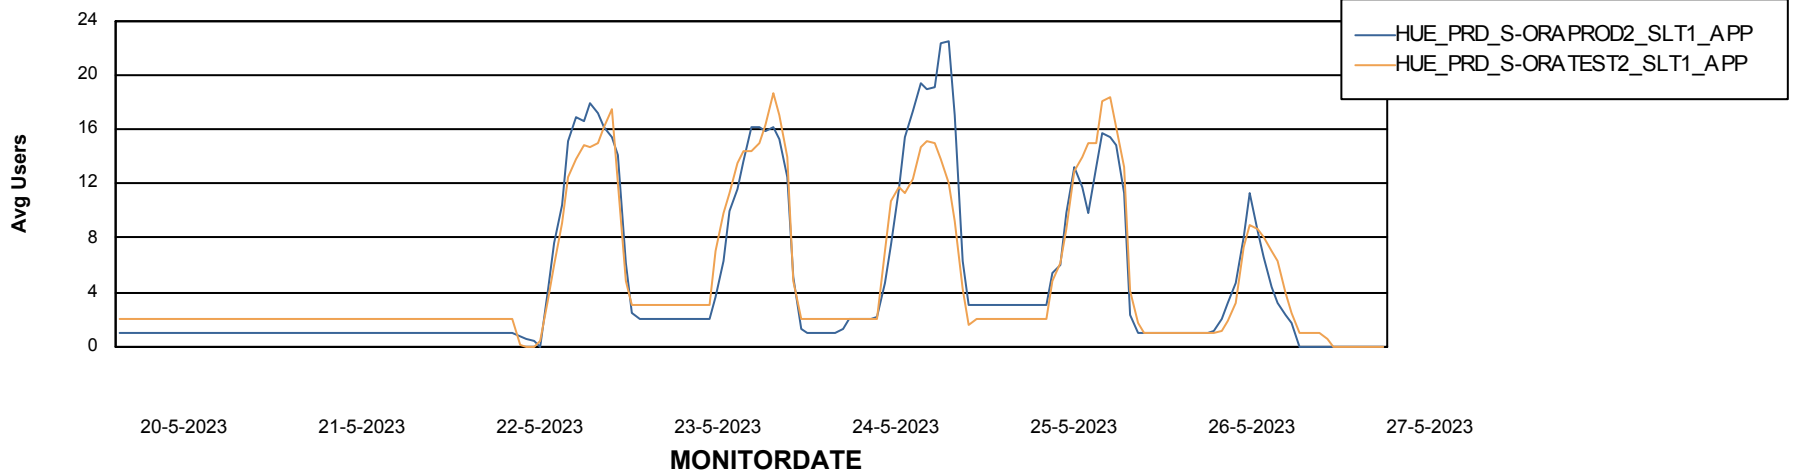

Avg users per day per ABS server