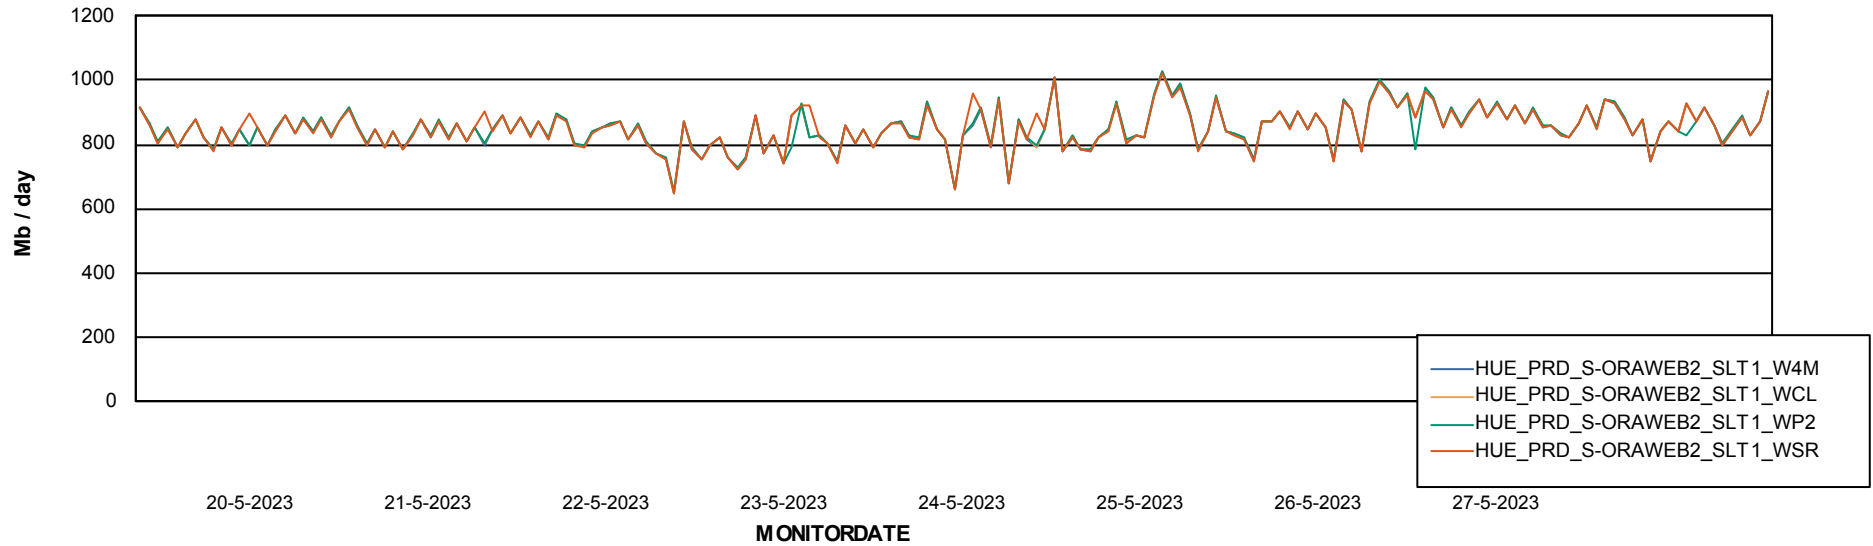

ABSSolute Web Component Services

Avg memory used per ABS Web component