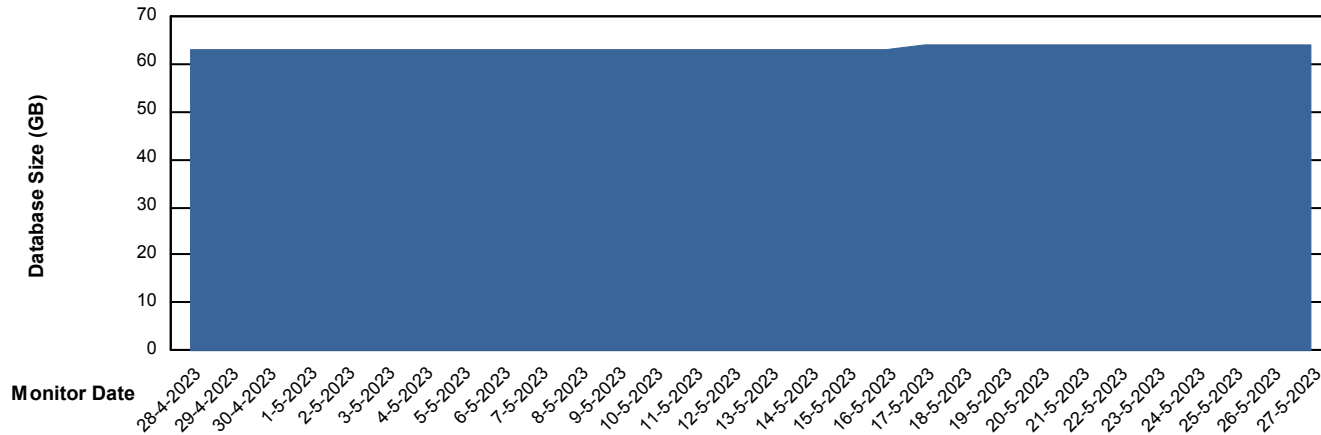

# Weekly SLA Customer Report

Customer ELJ Production  
Database ID 72

DATABASE SIZE ELJDB\_BI

### Database growth over last month

DATABASE SIZE ELJDB\_Production

### Database growth over last month