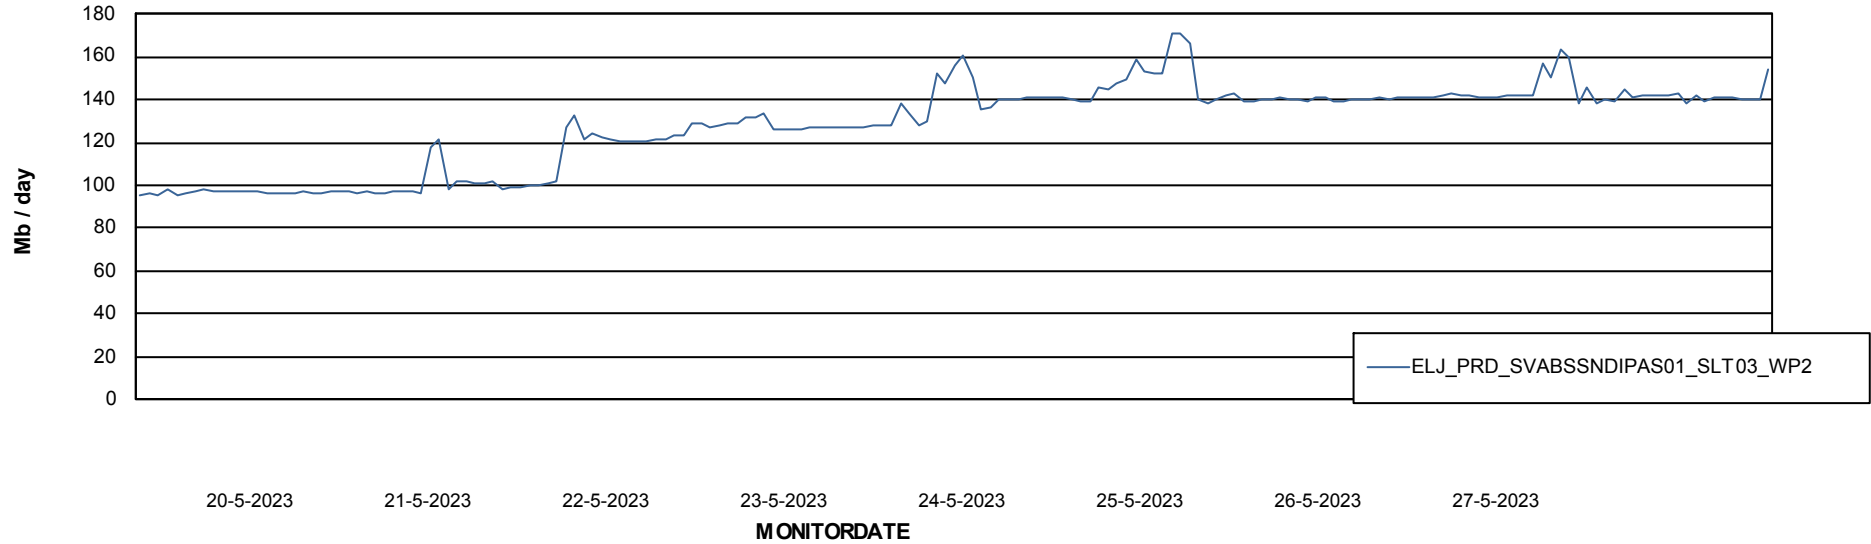

ABSSolute Web Component Services

Avg memory used per ABS Web component