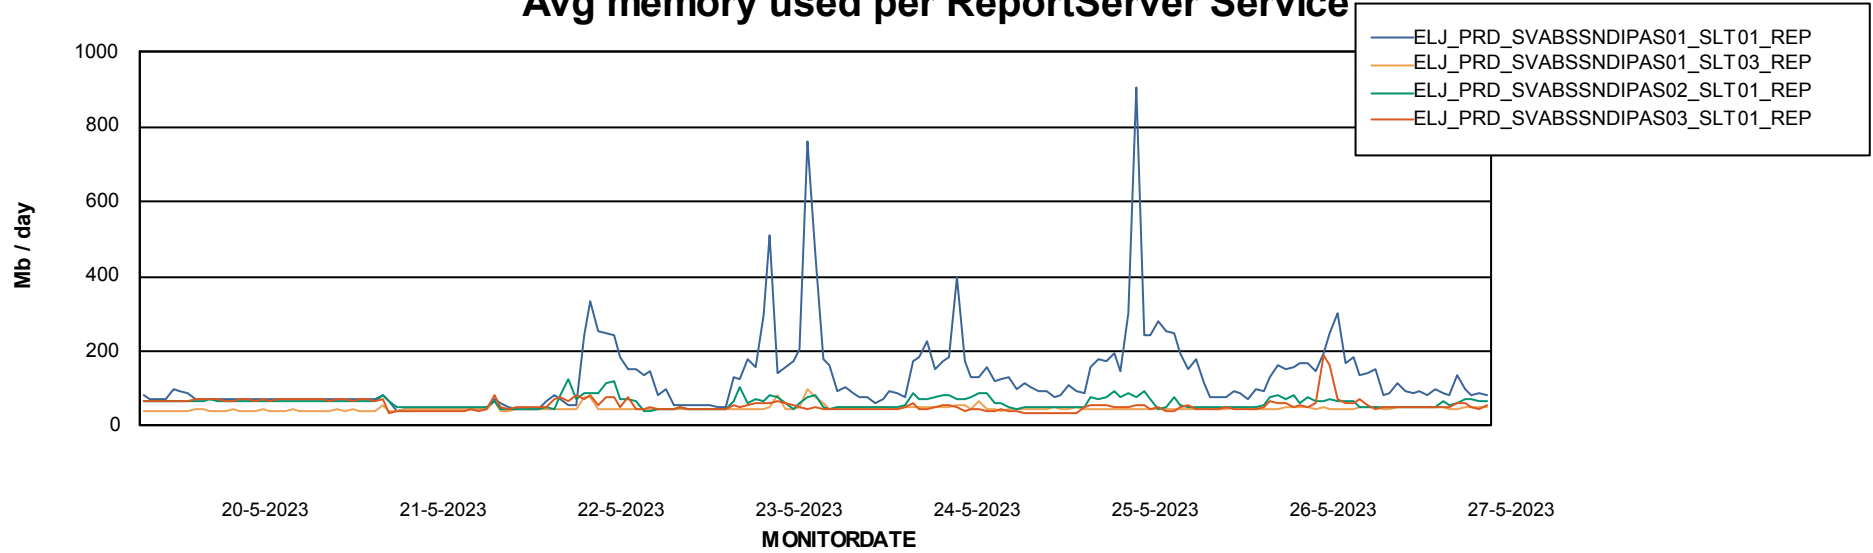

ABSSolute Application ReportServer Services

Avg memory used per ReportServer Service