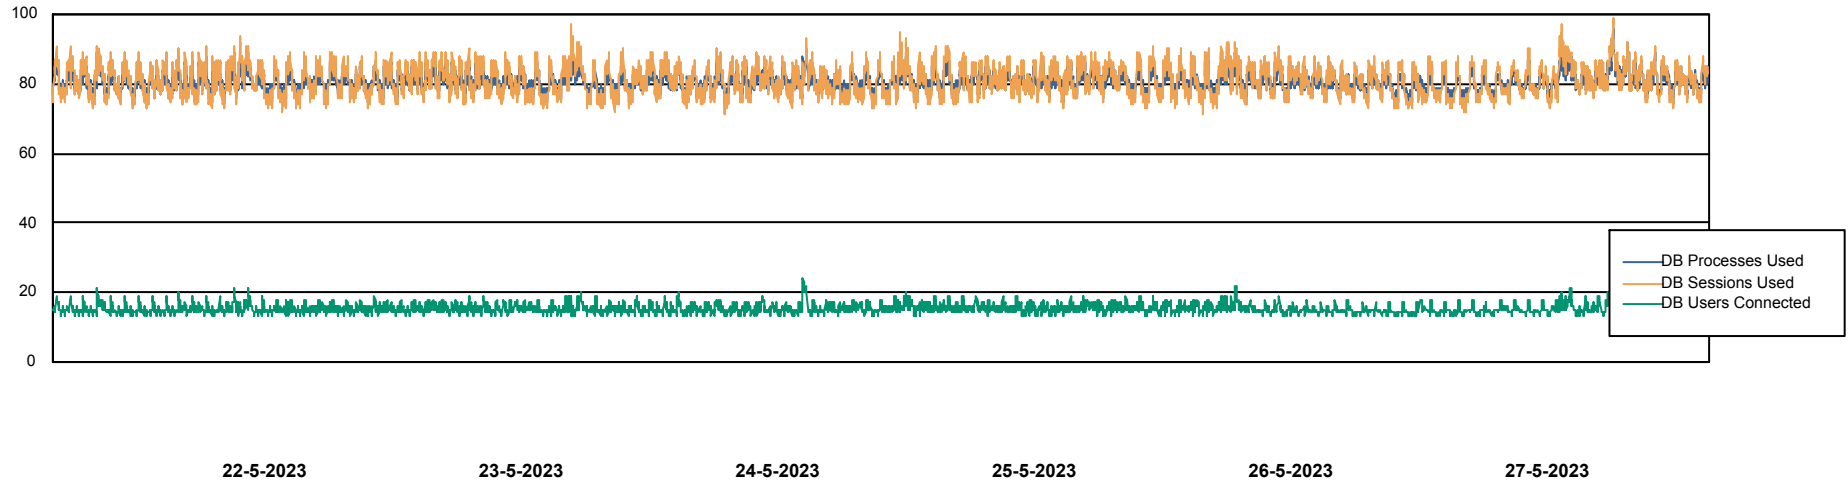

Database Performance ELJDB_BI