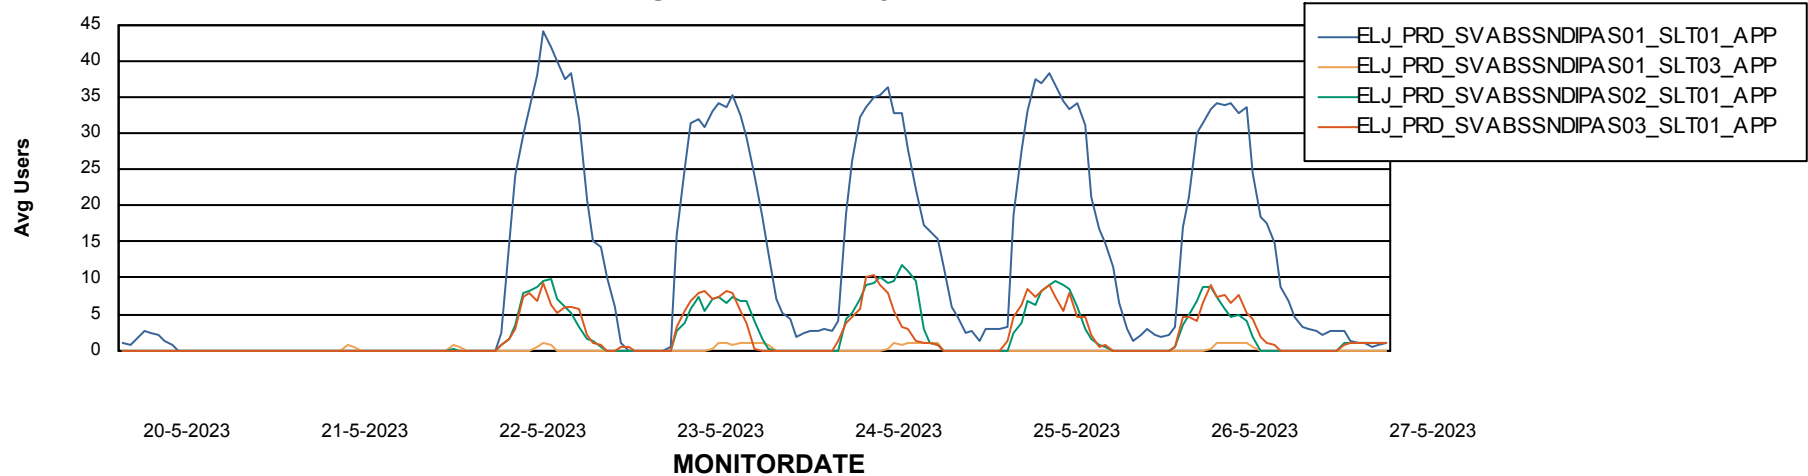

Avg users per day per ABS server