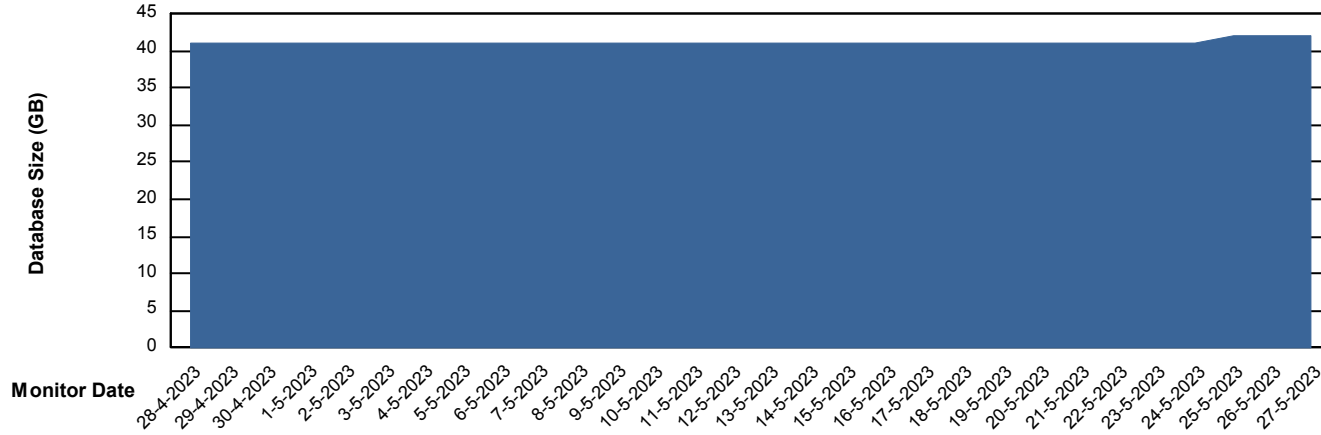

DATABASE SIZE ELJDB_BI

Database growth over last month