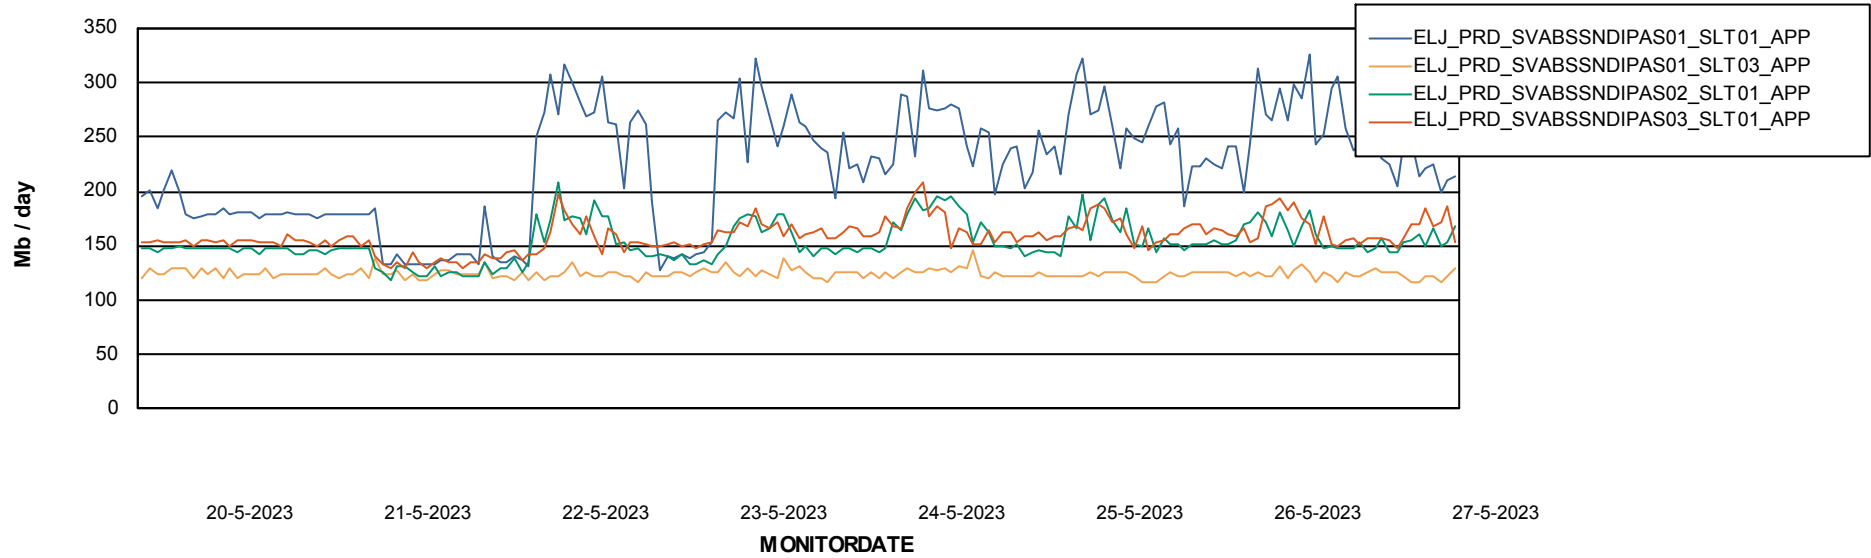

ABSSolute Application Server Services

Avg memory used per ABS Server Service