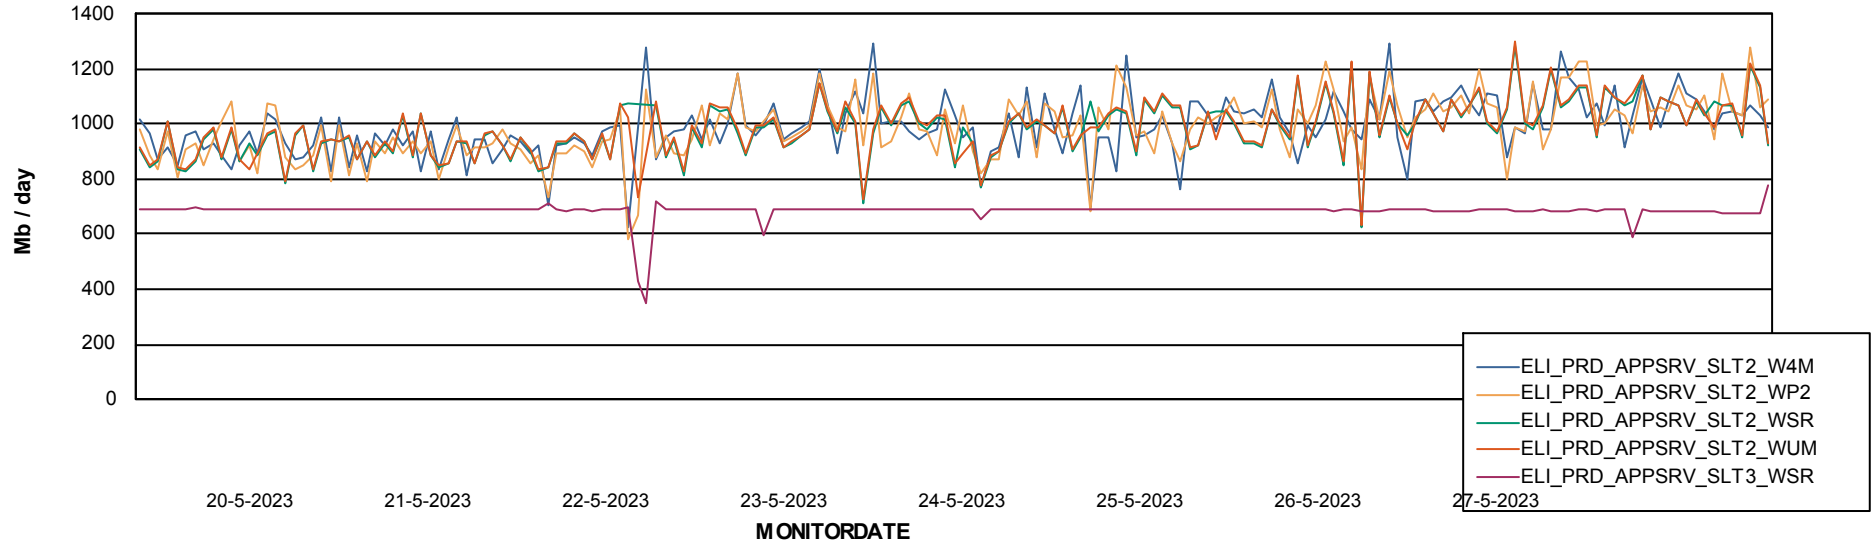

ABSSolute Application Server Services

Avg memory used per ABS Web component