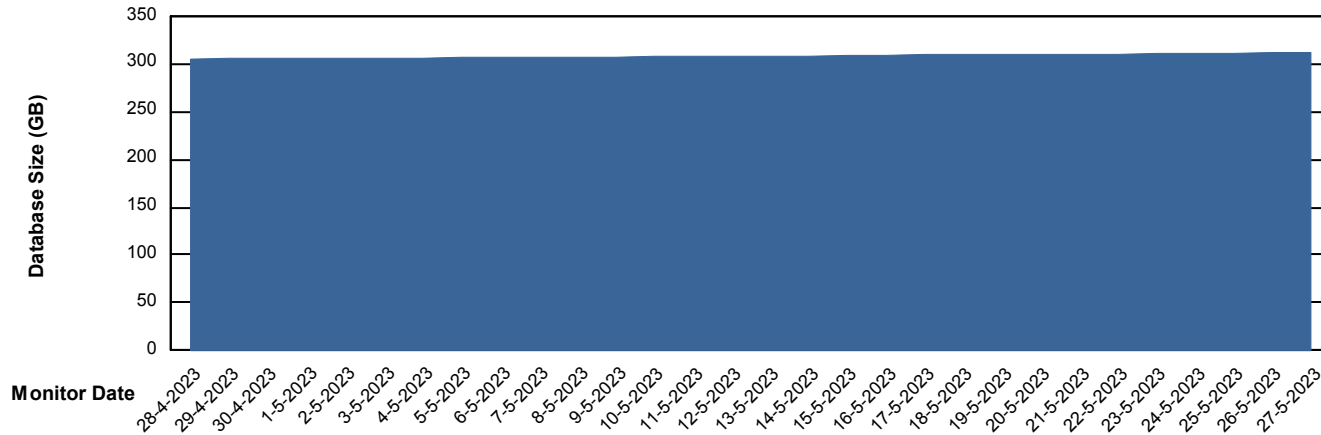

# Weekly SLA Customer Report

Customer ELI\_Production  
Database ID 62

DATABASE SIZE ELIDB\_BI

### Database growth over last month

DATABASE SIZE ELIDB\_Production

### Database growth over last month