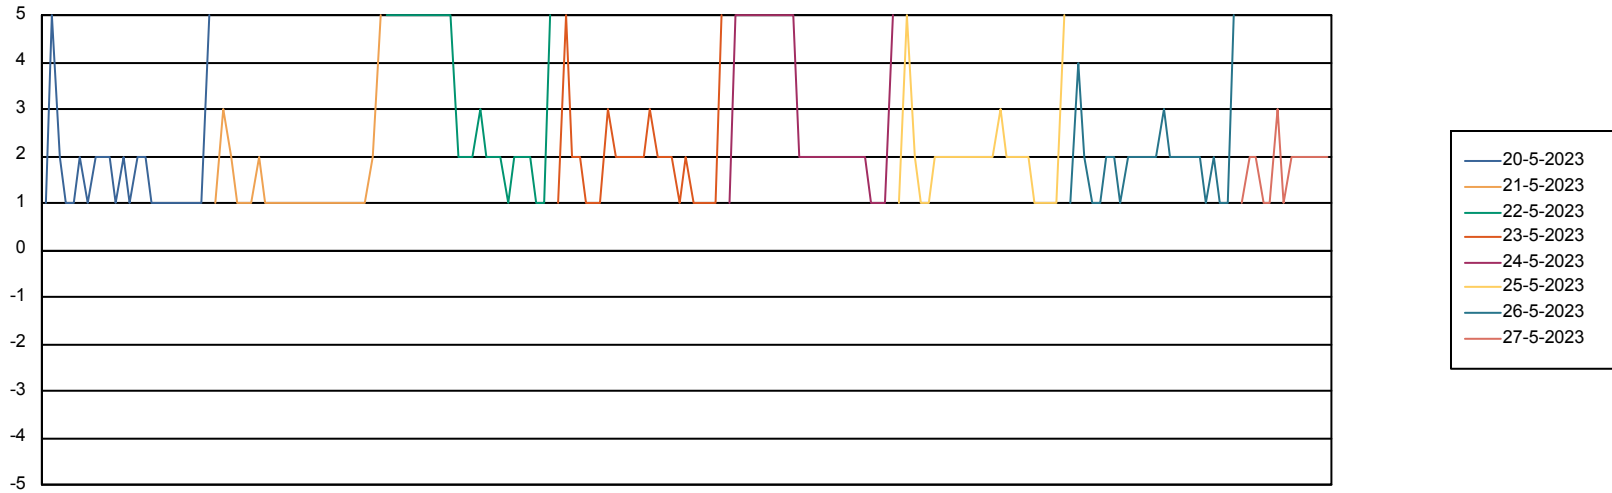

Standby Database Health ELI_Production

Recovery lag for last 7 days