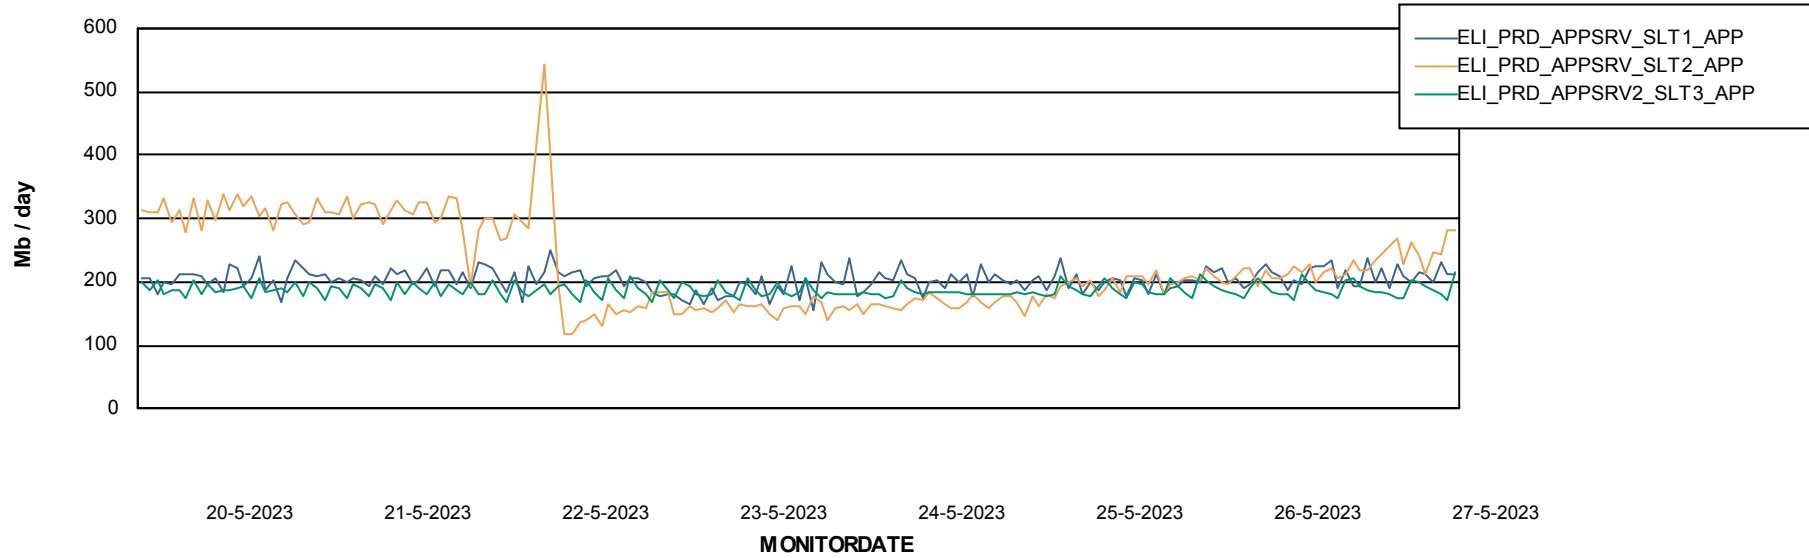

ABSSolute Application Server Services

Avg memory used per ABS Server Service