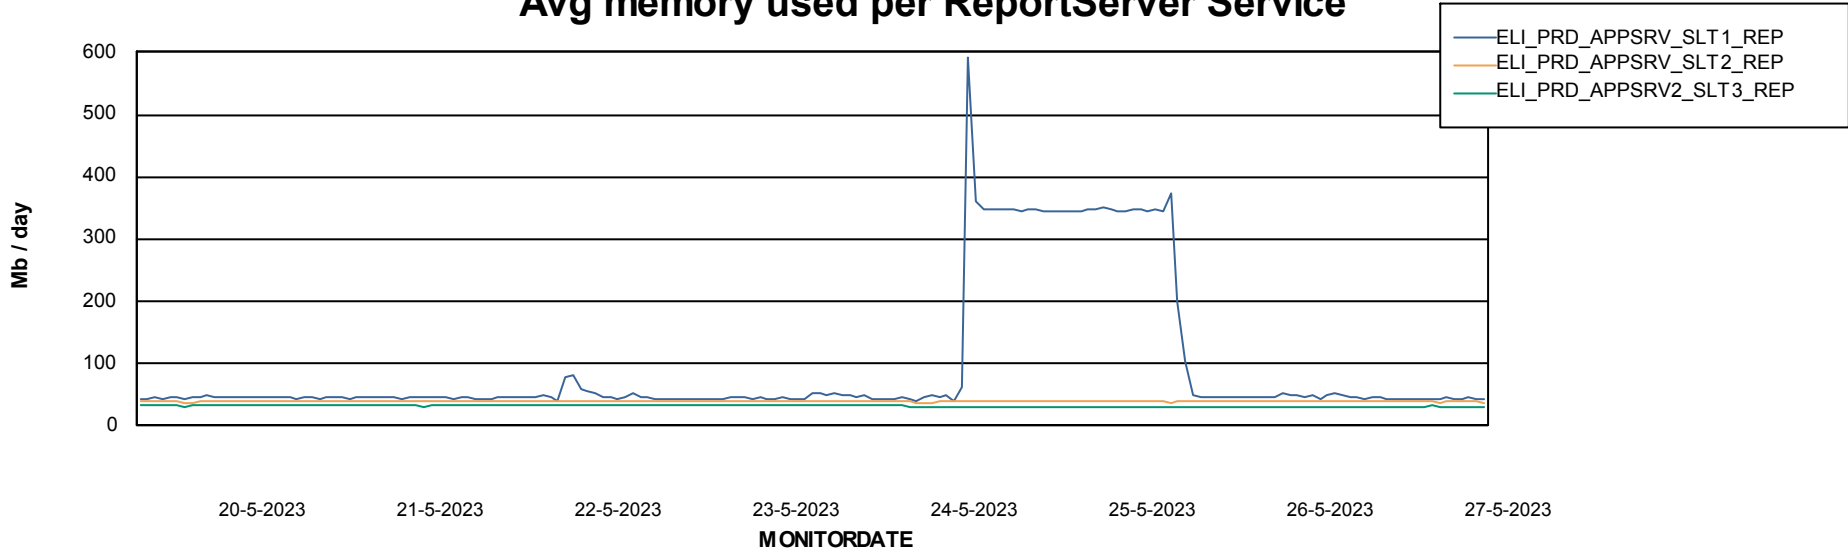

ABSSolute Application Server Services

Avg memory used per ReportServer Service