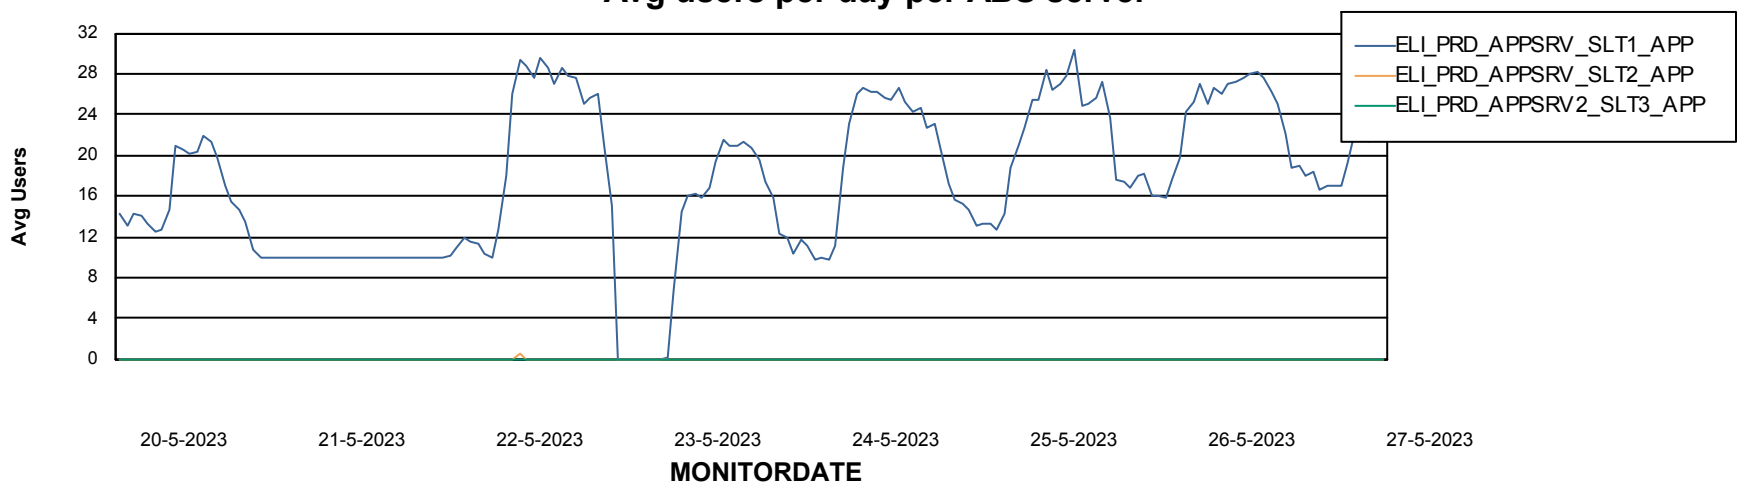

Avg users per day per ABS server