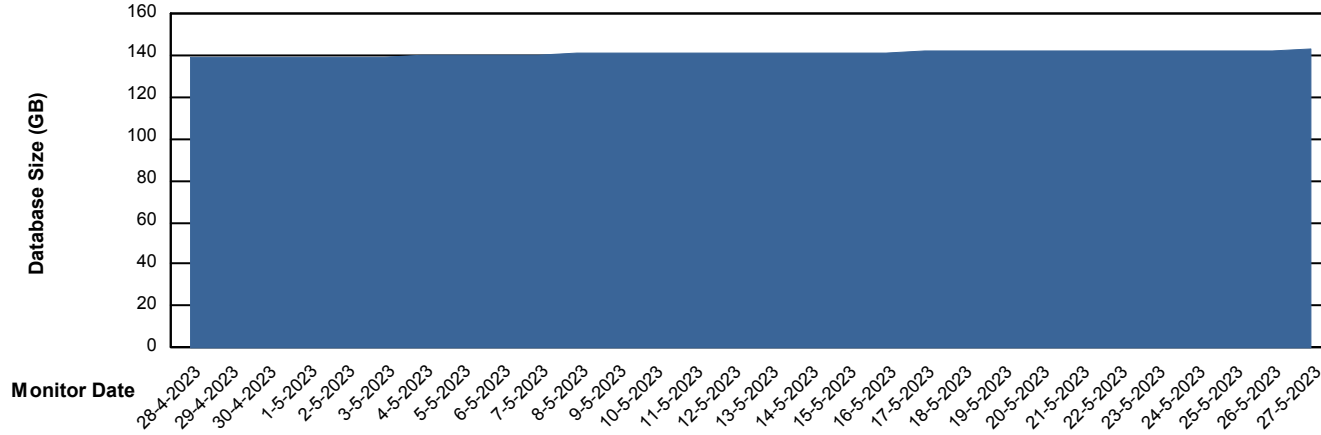

DATABASE SIZE ELIDB_BI

Database growth over last month