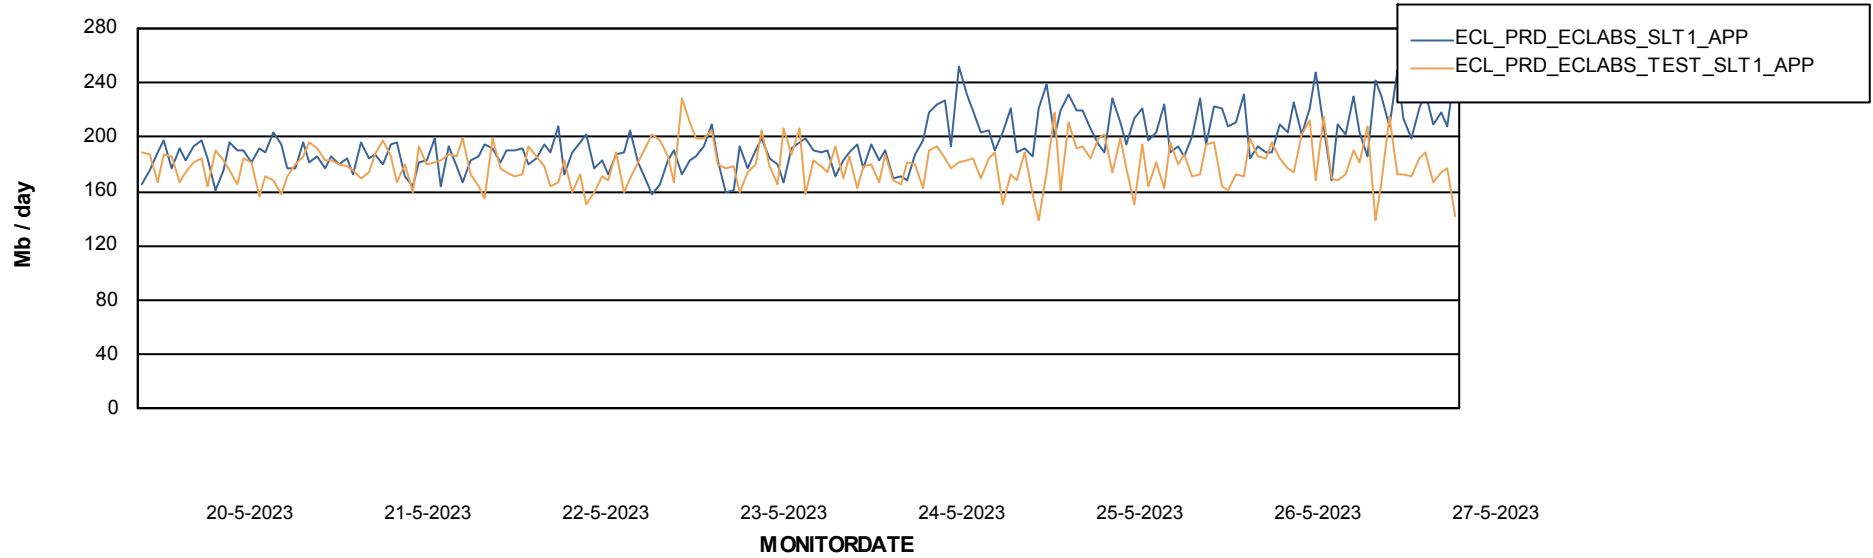

ABSSolute Application Server Services

Avg memory used per ABS Server Service