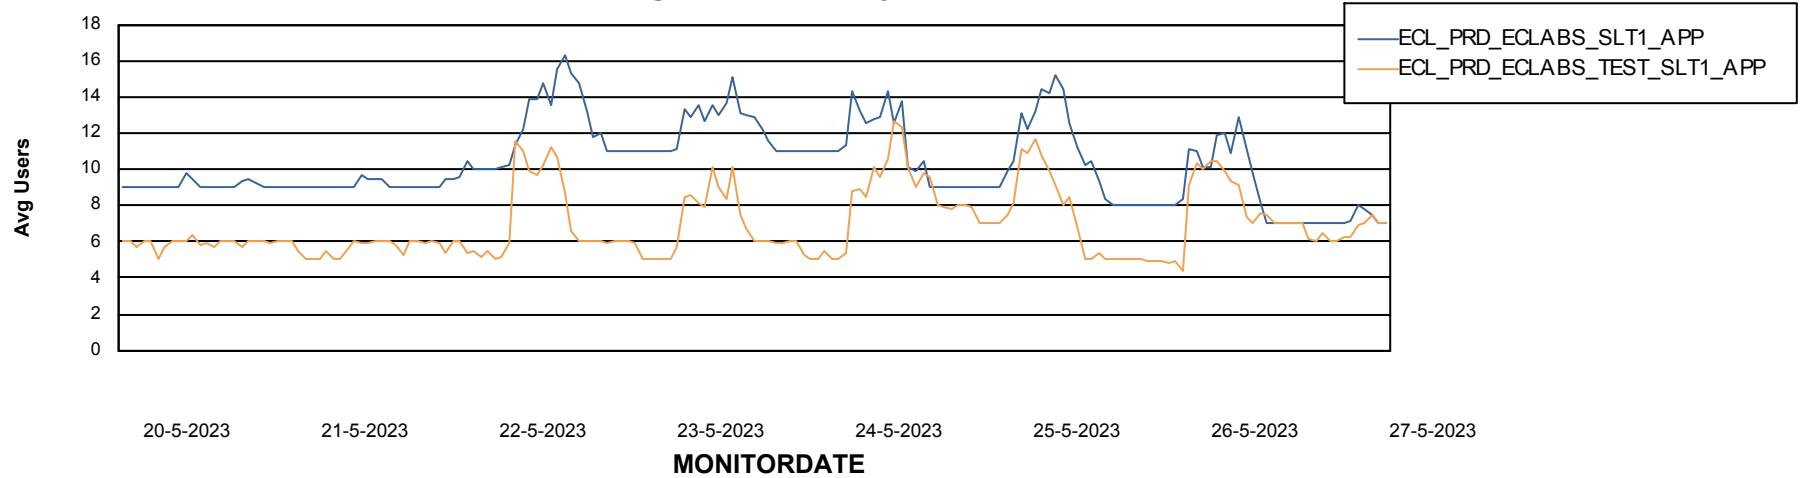

Avg users per day per ABS server