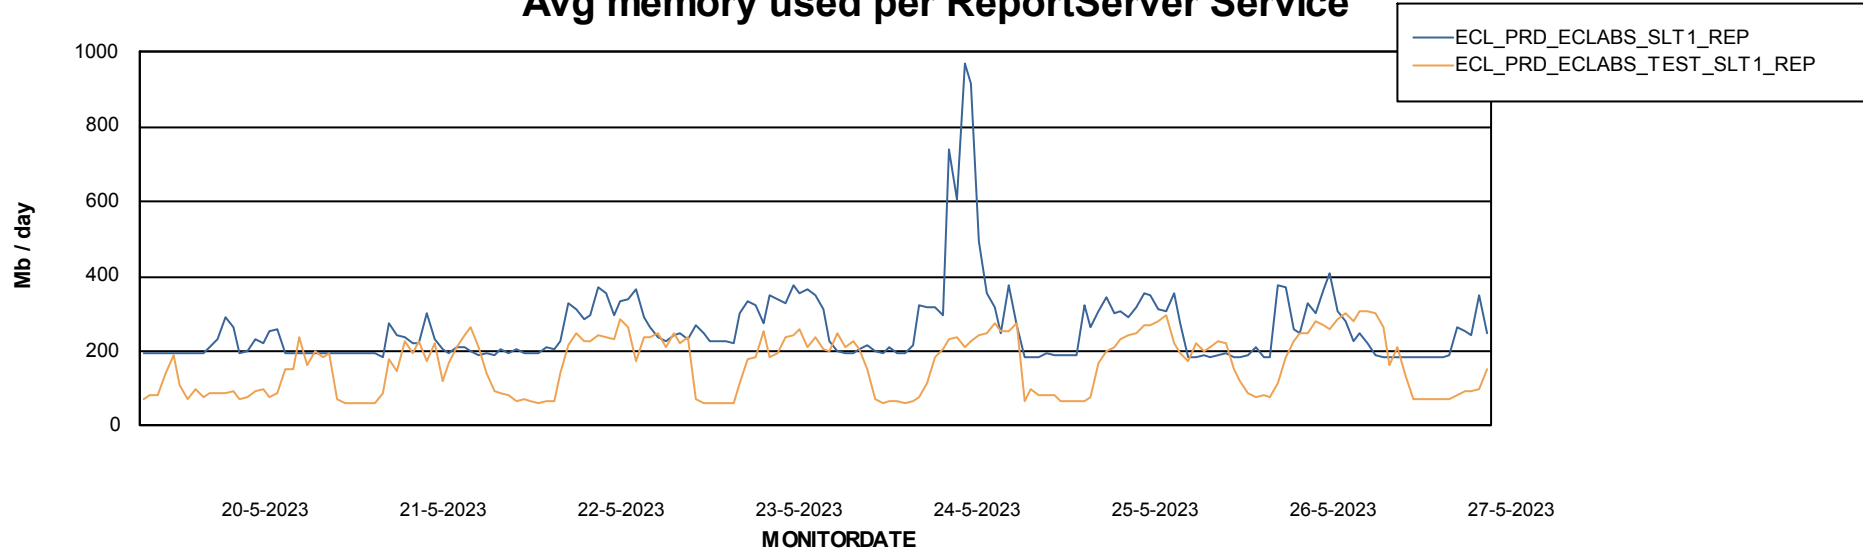

Avg memory used per ABS Server Service

Avg users per day per ABS server

Weekly SLA Customer Report

Customer ECL_Production
Database ID 156

ABSSolute Application ReportServer Services

Avg memory used per ReportServer Service