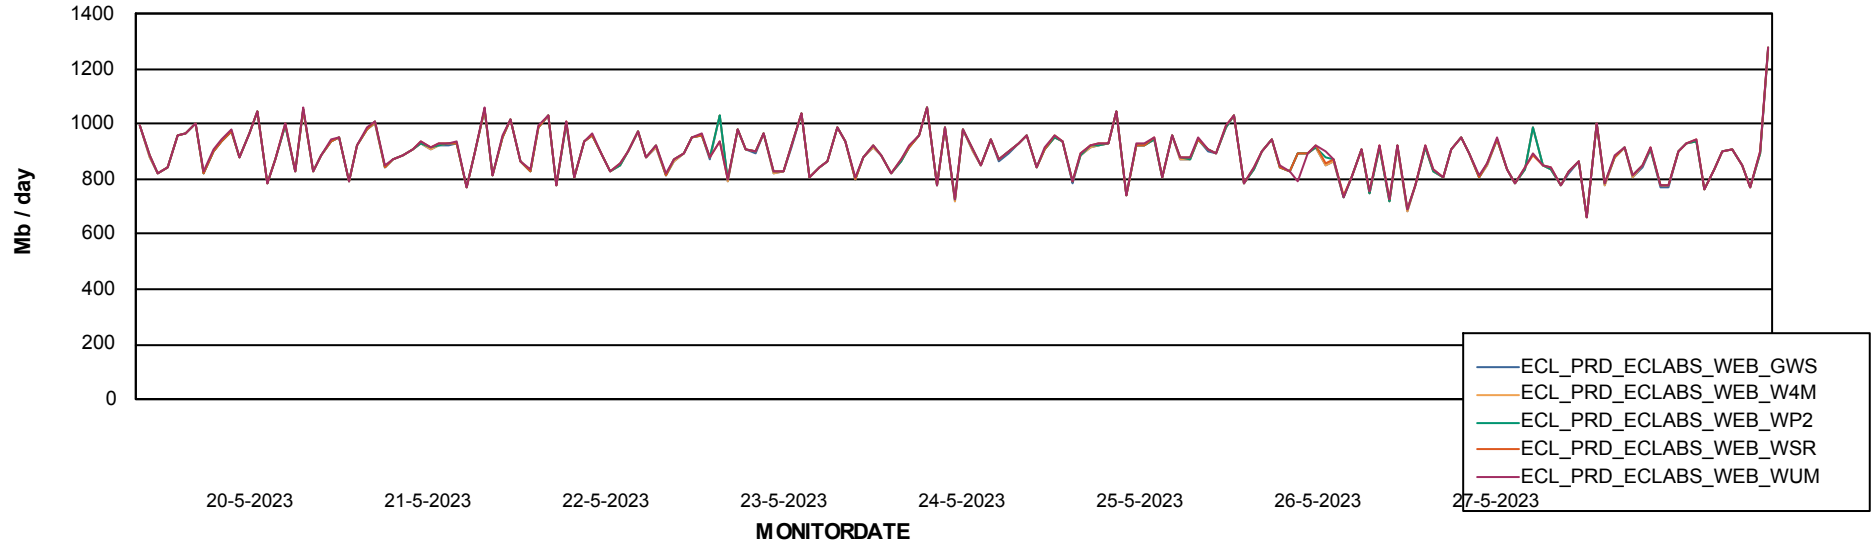

ABSSolute Web Component Services

Avg memory used per ABS Web component