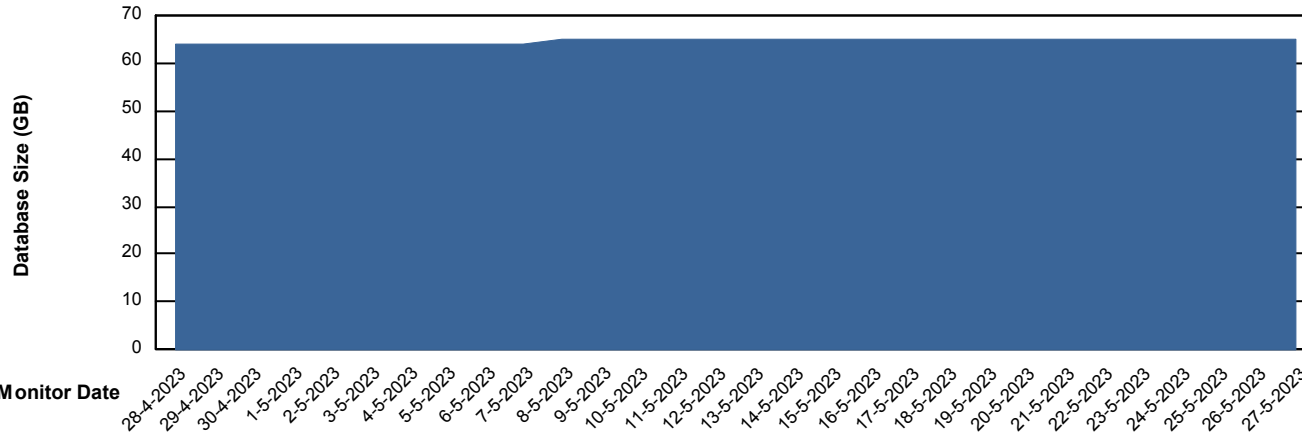

DB Processes Max 1,000

Weekly SLA Customer Report

Customer ECL_Production
 Database ID 156

DATABASE SIZE ECL_PRD_ECLABS_DB_Production

Database growth over last month

Database Tablespace ECL_PRD_ECLABS_DB_Production