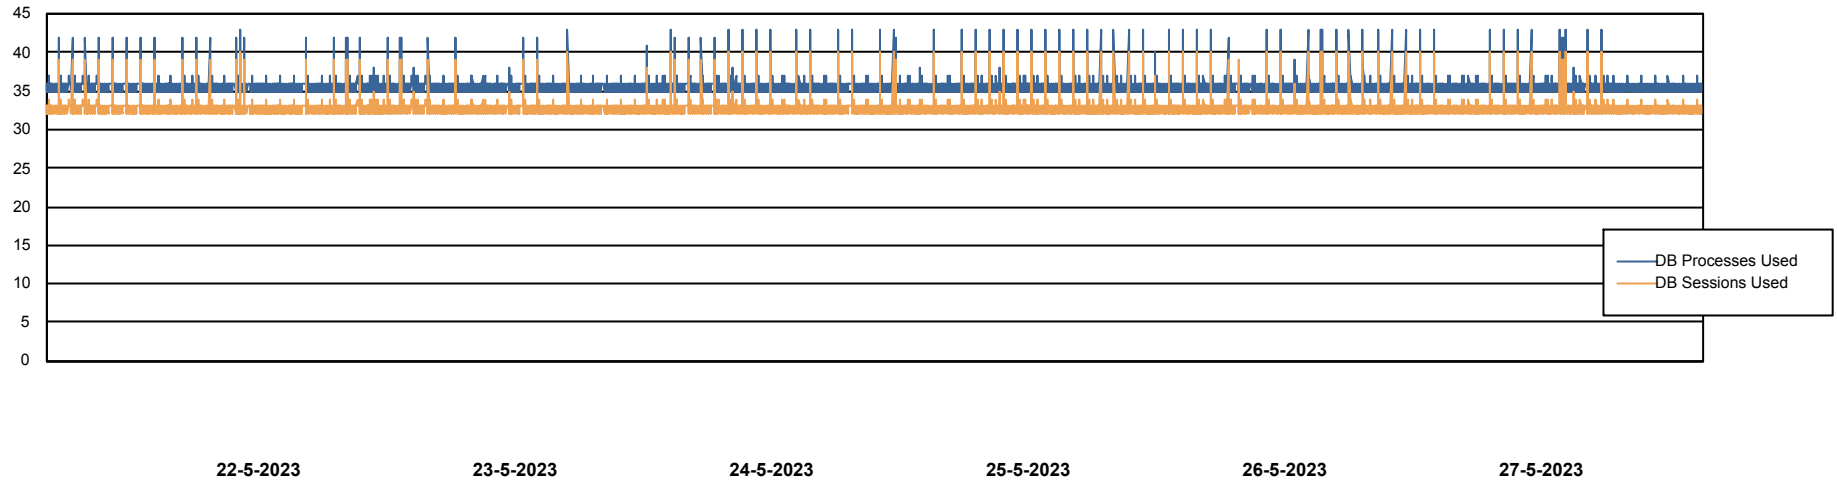

Database Performance ECL_TEST_ECLABS-TEST_DB_STB (ECL_Standby DB)

DB Processes Max 1,000