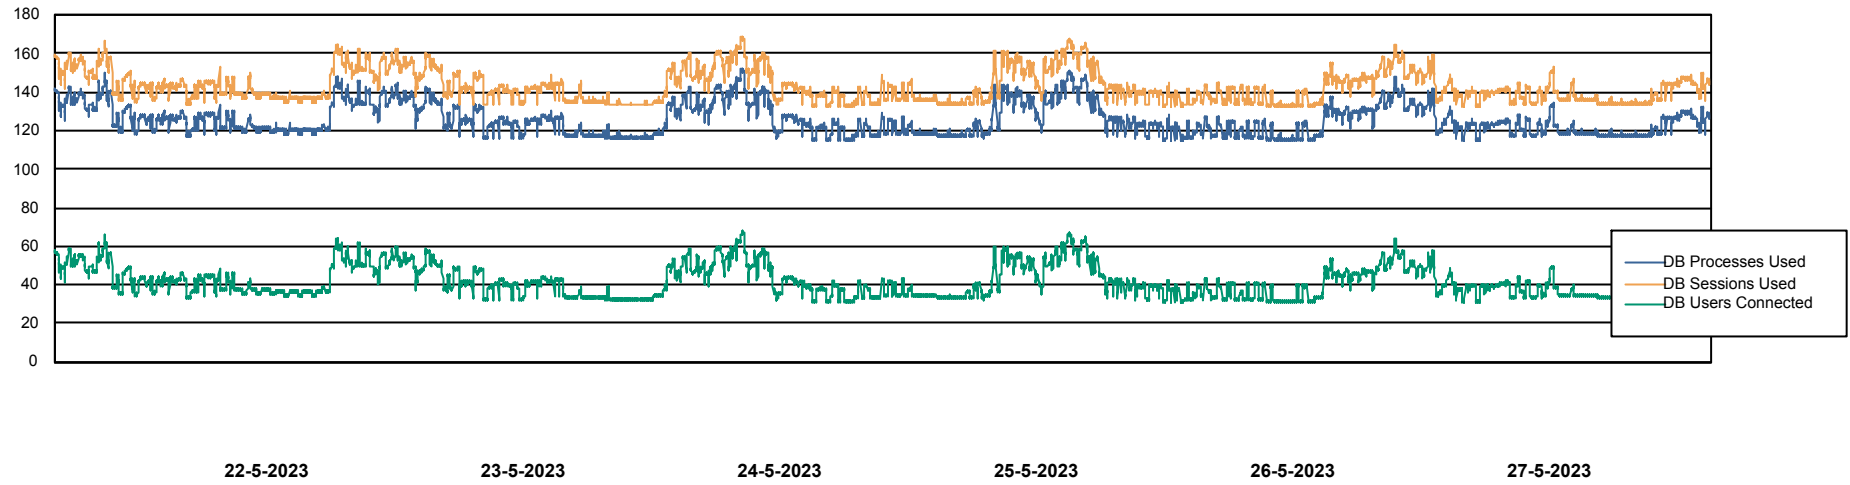

Weekly SLA Customer Report

Customer ECL_Production
Database ID 156

Harddisk Usage ECL_PRD_ECLABS-WEB

	Free disk space on C: (%)	Total disk space on C: (Gb)	Used disk space on C: (Gb)
27-5-2023	64	99	35
26-5-2023	64	99	35
25-5-2023	64	99	36
24-5-2023	64	99	36
23-5-2023	64	99	36
22-5-2023	64	99	36
21-5-2023	64	99	36

Weekly SLA Customer Report

Customer ECL_Production
Database ID 156

Database Performance ECL_PRD_ECLABS_DB_Production

Weekly SLA Customer Report

Customer ECL_Production
Database ID 156

Database Performance ECL_TEST_ECLABS-TEST_DB_STB (ECL_Standby DB)