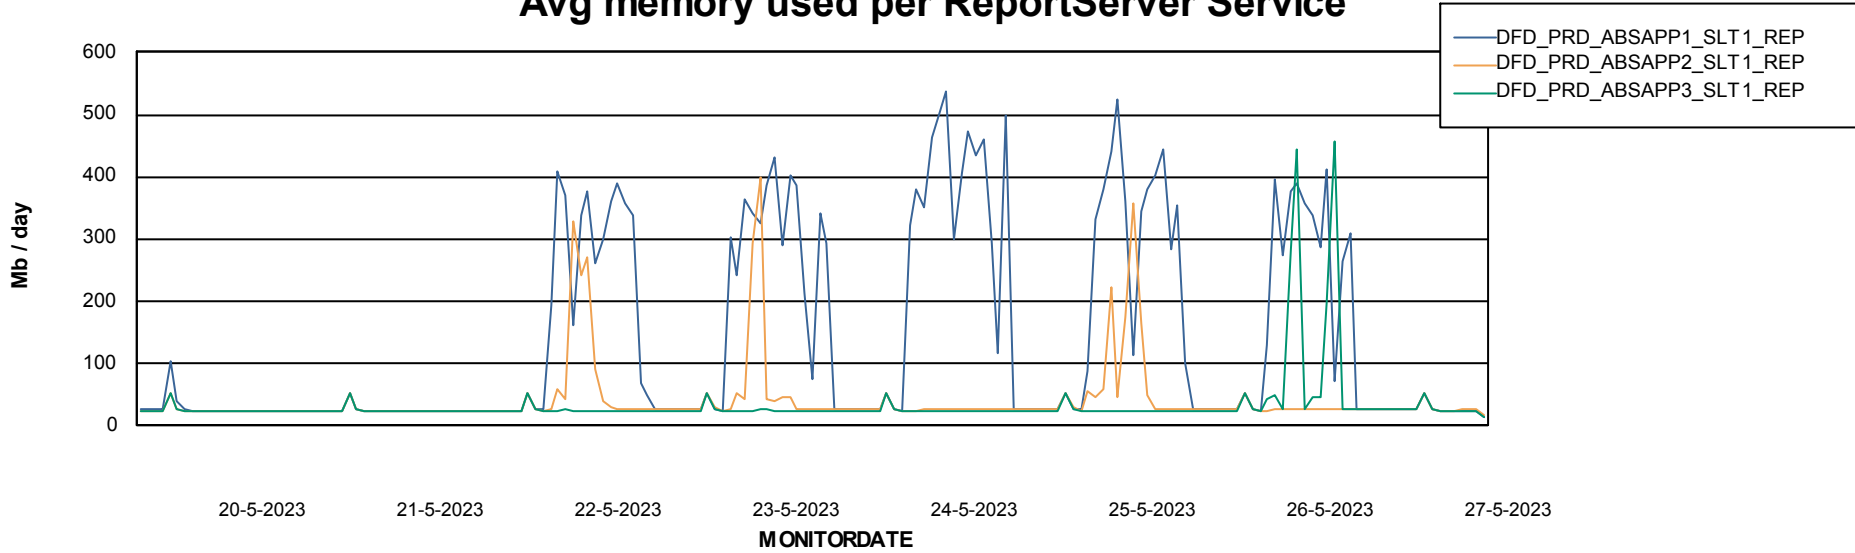

ABSSolute Application ReportServer Services

Avg memory used per ReportServer Service