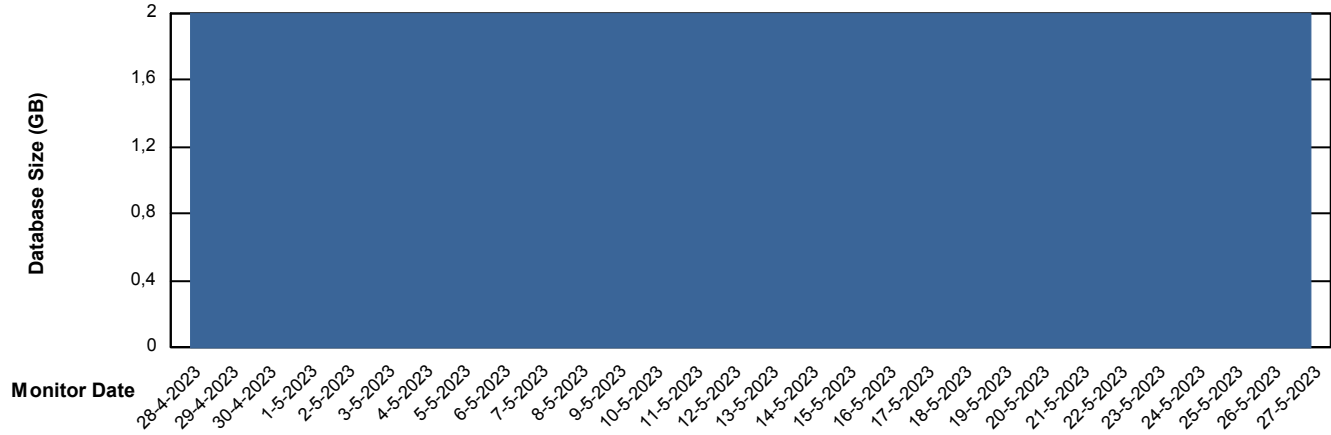

Database Performance DFDDDBI_Production

DB Processes Max 500

Weekly SLA Customer Report

Customer DFD_Production
Database ID 39

DATABASE SIZE DFDDDB_Production

Database growth over last month

DATABASE SIZE DFDDDBI_Production