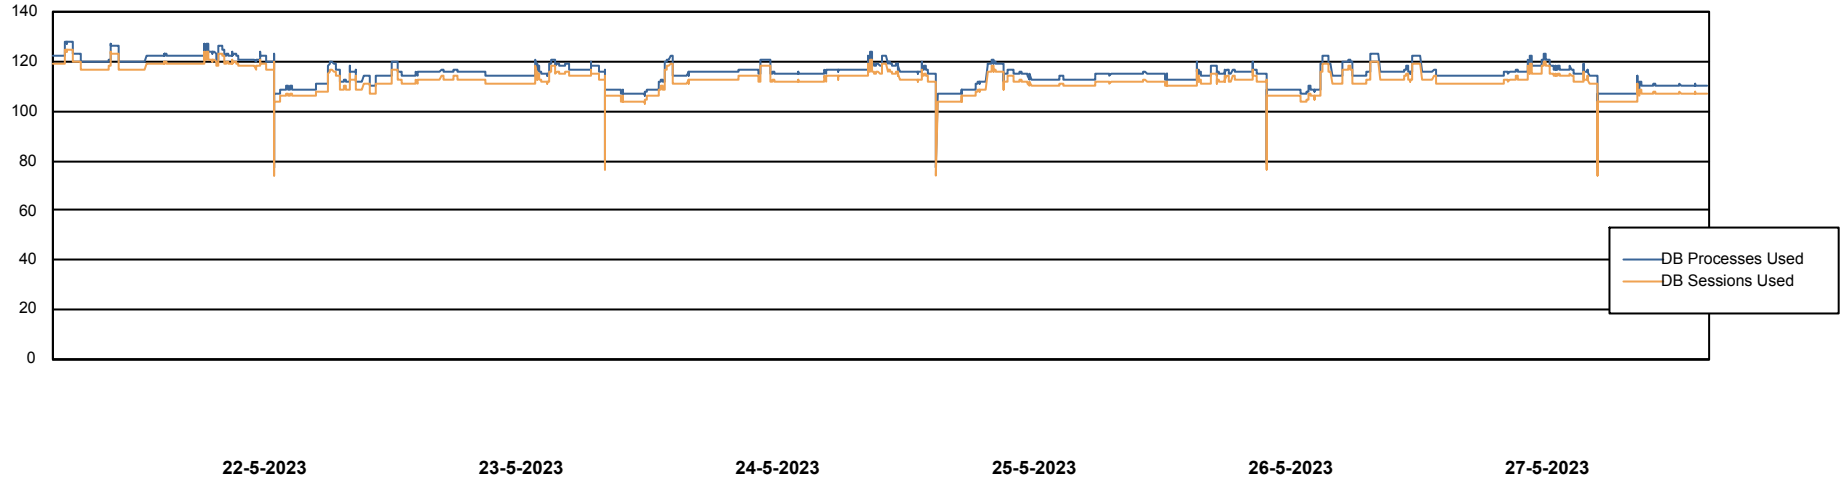

Weekly SLA Customer Report

Customer DFD_Production
 Database ID 39

Harddisk Usage DFD_PRD_ORACLE1

| | Free disk space on C: (%) | Total disk space on C: (Gb) | Used disk space on C: (Gb) | Free disk space on D: (%) | Total disk space on D: (Gb) | Used disk space on D: (Gb) | Free disk space on E: (%) | Total disk space on E: (Gb) | Used disk space on E: (Gb) | Free disk space on F: (%) |
|-----------|---------------------------|-----------------------------|----------------------------|---------------------------|-----------------------------|----------------------------|---------------------------|-----------------------------|----------------------------|---------------------------|
| 27-5-2023 | 29 | 78 | 56 | 75 | 479 | 121 | 86 | 650 | 92 | 59 |
| 26-5-2023 | 29 | 78 | 56 | 75 | 479 | 121 | 86 | 650 | 88 | 59 |
| 25-5-2023 | 29 | 78 | 56 | 75 | 479 | 121 | 86 | 650 | 88 | 59 |
| 24-5-2023 | 29 | 78 | 56 | 75 | 479 | 121 | 86 | 650 | 88 | 59 |
| 23-5-2023 | 29 | 78 | 56 | 75 | 479 | 121 | 86 | 650 | 88 | 59 |
| 22-5-2023 | 29 | 78 | 56 | 75 | 479 | 121 | 86 | 650 | 88 | 59 |
| 21-5-2023 | 29 | 78 | 56 | 75 | 479 | 121 | 86 | 650 | 88 | 59 |

Weekly SLA Customer Report

Customer DFD_Production
Database ID 39

Database Performance DFDDDB_Production

DB Processes Max 4
DB Sessions Max 600

Weekly SLA Customer Report

Customer DFD_Production
Database ID 39