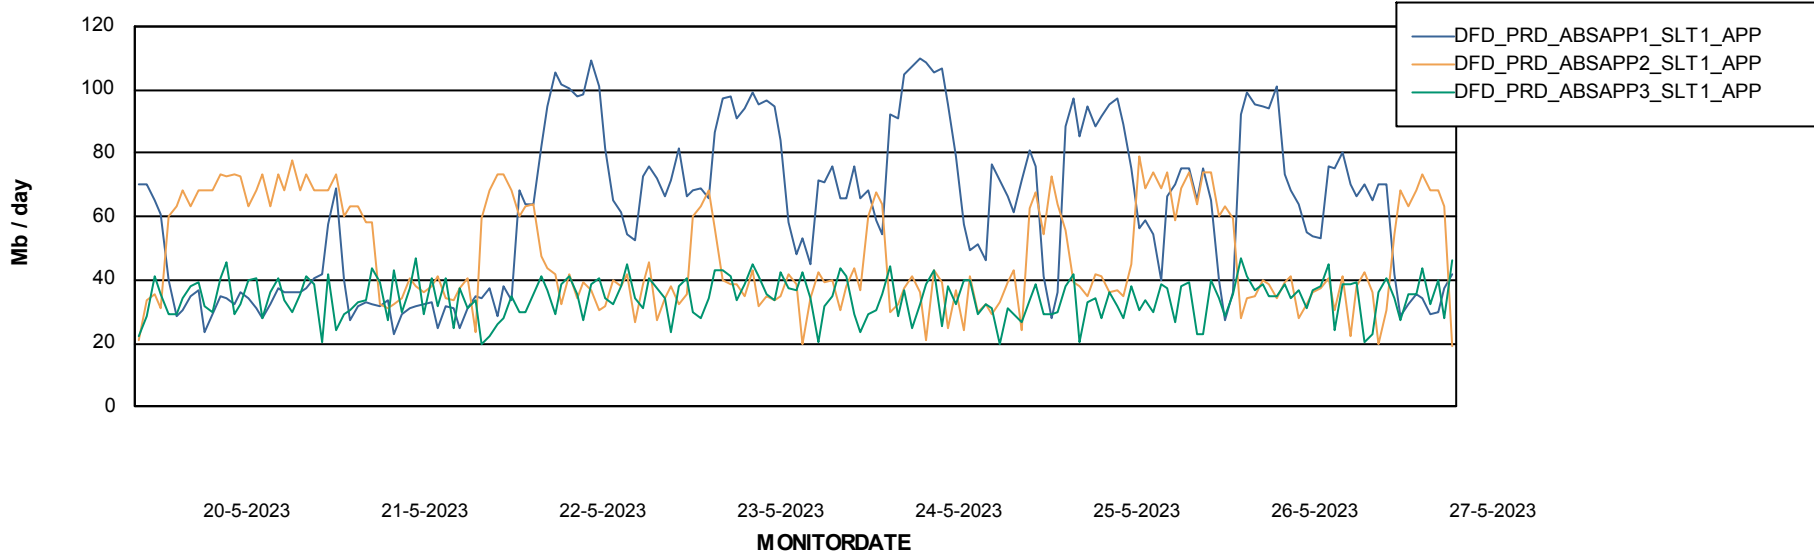

Weekly SLA Customer Report

Customer DFD_Production
 Database ID 39

Database Tablespace DFDDDBI_Production

| Date | Tablespace Name | Filesize (Gb) | Usedsize (Gb) | Percentage free |
|-----------|-----------------|---------------|---------------|-----------------|
| 27-5-2023 | ABSDATA | 53 | 0 | 100 |
| | INDX | 50 | 0 | 100 |
| 26-5-2023 | ABSDATA | 53 | 0 | 100 |
| | INDX | 50 | 0 | 100 |
| 25-5-2023 | ABSDATA | 53 | 0 | 100 |
| | INDX | 50 | 0 | 100 |
| 24-5-2023 | ABSDATA | 53 | 0 | 100 |
| | INDX | 50 | 0 | 100 |
| 23-5-2023 | ABSDATA | 53 | 0 | 100 |
| | INDX | 50 | 0 | 100 |
| 22-5-2023 | ABSDATA | 53 | 0 | 100 |
| | INDX | 50 | 0 | 100 |
| 21-5-2023 | ABSDATA | 53 | 0 | 100 |
| | INDX | 50 | 0 | 100 |

Weekly SLA Customer Report

Customer DFD_Production
Database ID 39

ABSSolute Application Server Services

Avg memory used per ABS Server Service

Avg users per day per ABS server

Weekly SLA Customer Report

Customer DFD_Production
Database ID 39