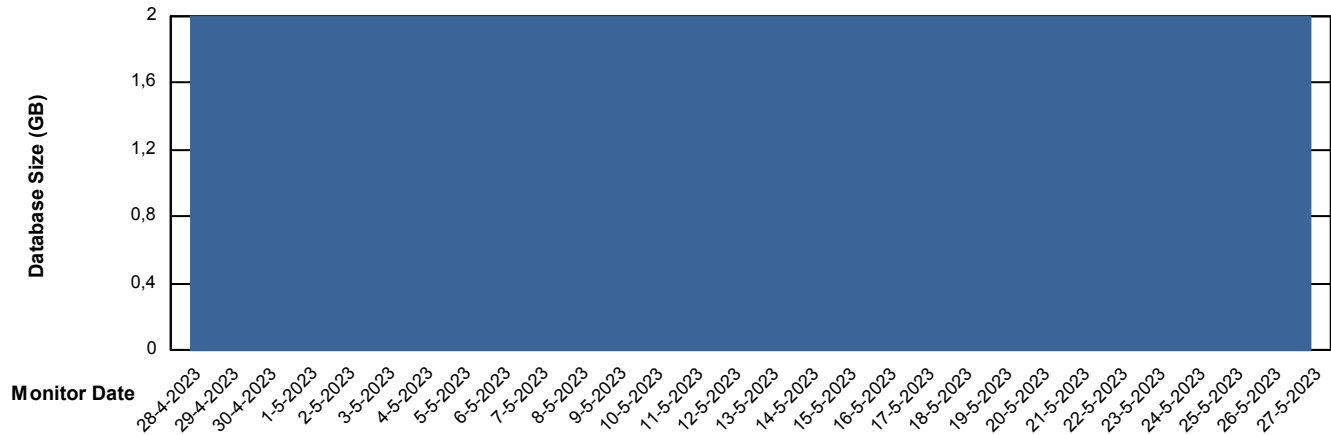

DATABASE SIZE DFDDDBI_Production

Database growth over last month