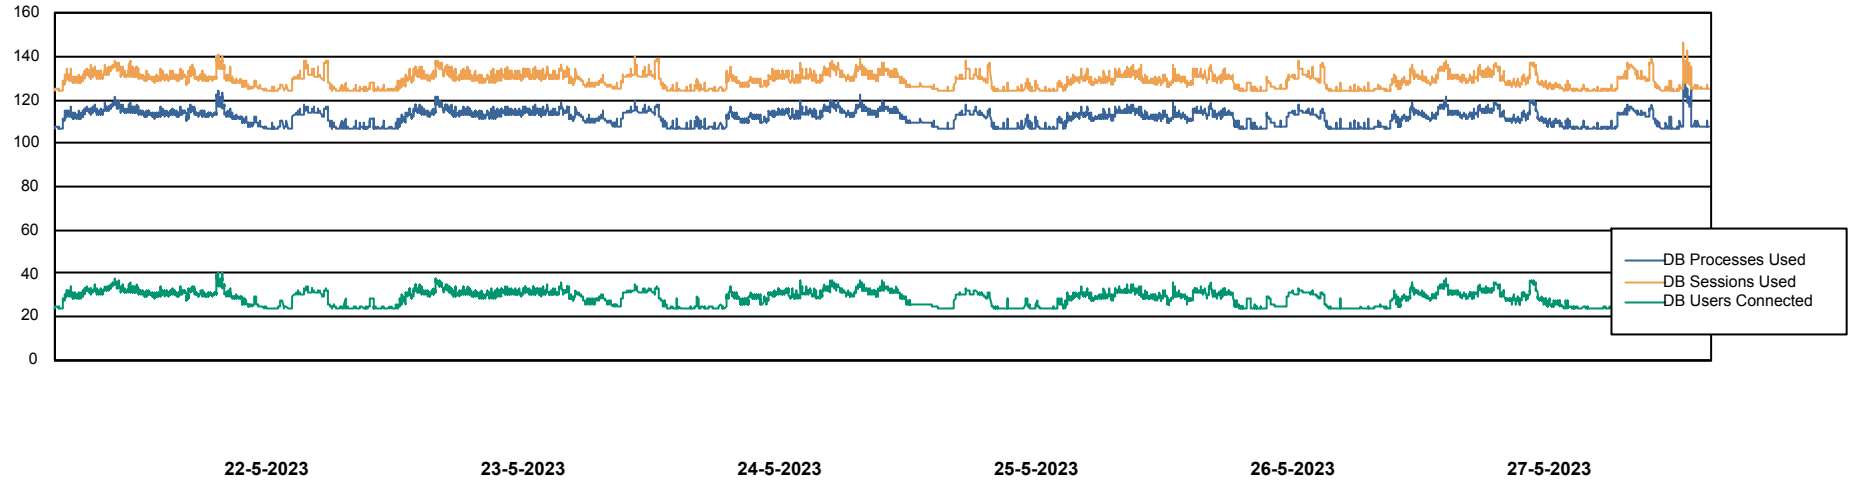

Weekly SLA Customer Report

Customer CUS_Production (24/7)
 Database ID 131

Harddisk Usage CUS_PRD_ABSWEBPROD

	Free disk space on C: (%)	Total disk space on C: (Gb)	Used disk space on C: (Gb)
27-5-2023	90	199	20
26-5-2023	90	199	20
25-5-2023	90	199	20
24-5-2023	90	199	20
23-5-2023	90	199	20
22-5-2023	90	199	20
21-5-2023	90	199	20

Weekly SLA Customer Report

Customer CUS_Production (24/7)
Database ID 131

Database Performance CUS_ProdDB_Primary

Weekly SLA Customer Report

Customer CUS_Production (24/7)
Database ID 131

Database Performance CUS_ProdDB_Standby