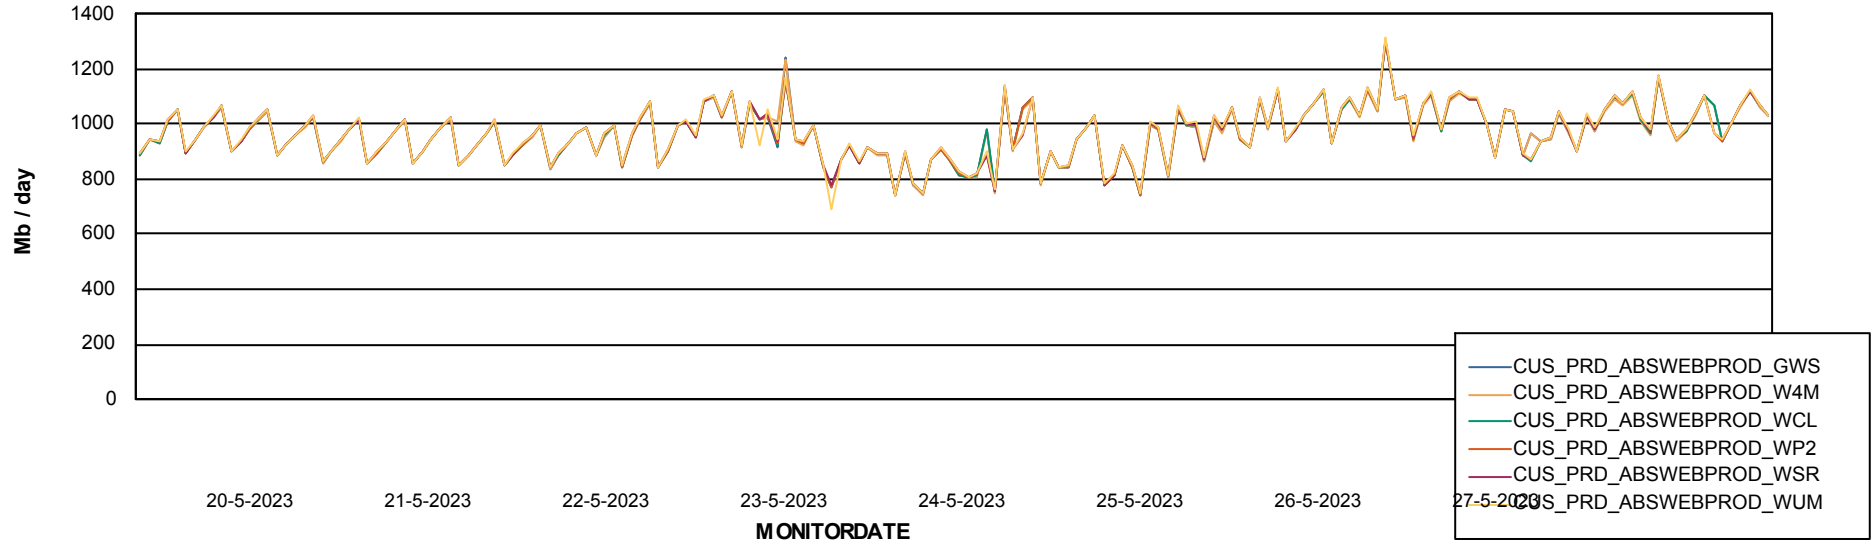

ABSSolute Web Component Services

Avg memory used per ABS Web component