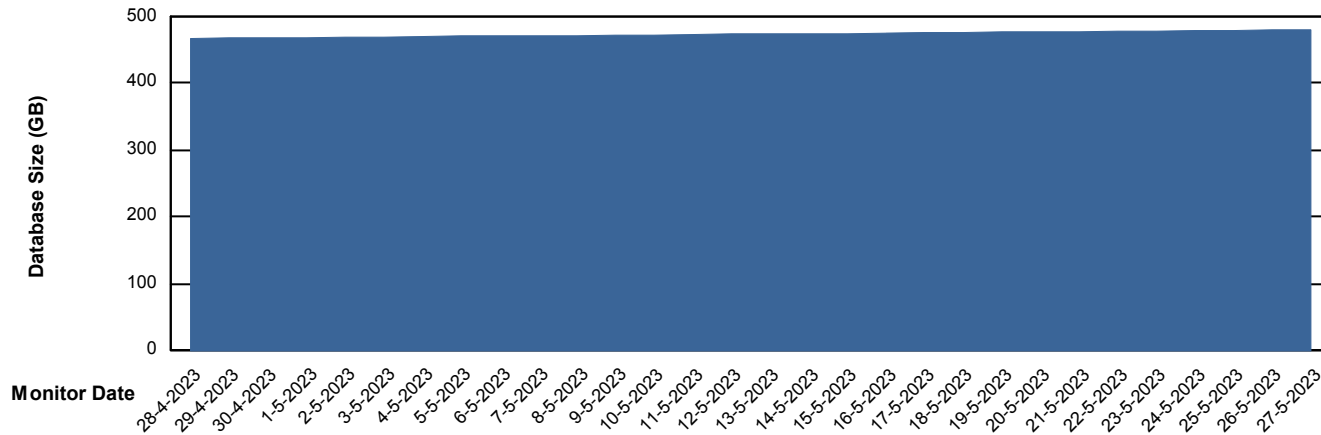

DATABASE SIZE CUS_ProdDB_Primary

Database growth over last month