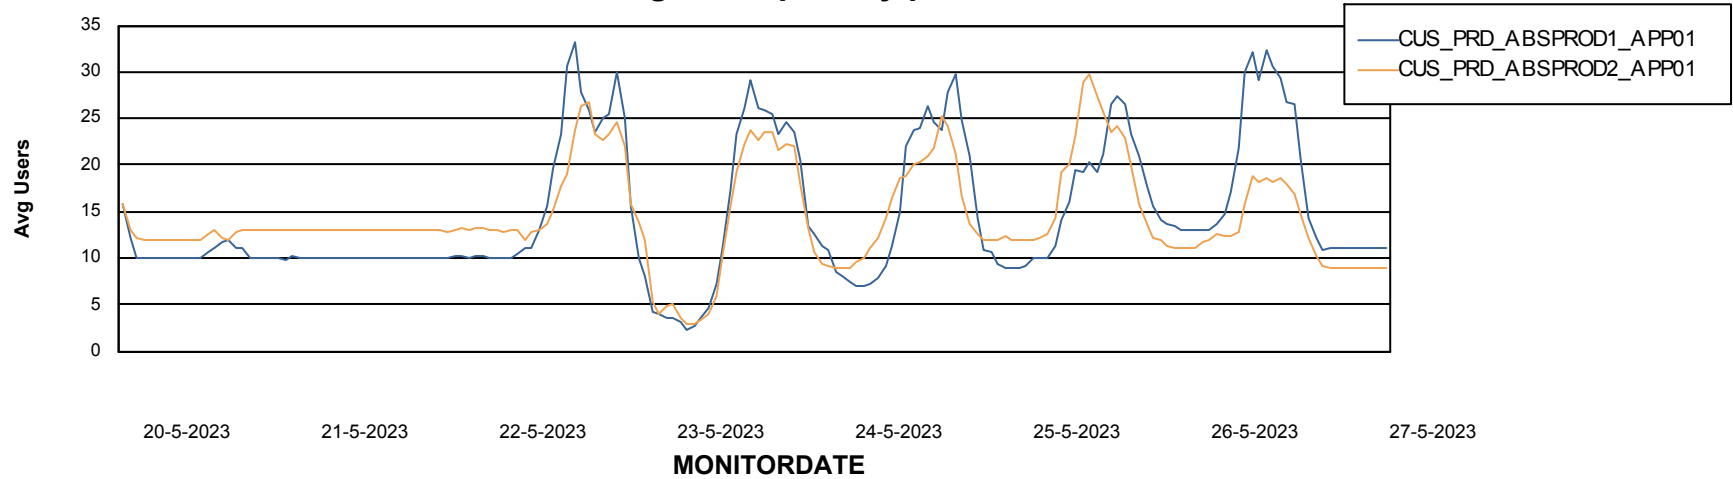

Standby Database Health CUS_Production (24/7)

Recovery lag for last 7 days

Weekly SLA Customer Report

Customer CUS_Production (24/7)
Database ID 131

ABSolute Application Server Services

Avg memory used per ABS Server Service

Avg users per day per ABS server

Weekly SLA Customer Report

Customer CUS_Production (24/7)
Database ID 131

ABSSolute Application ReportServer Services

Avg memory used per ReportServer Service

Weekly SLA Customer Report