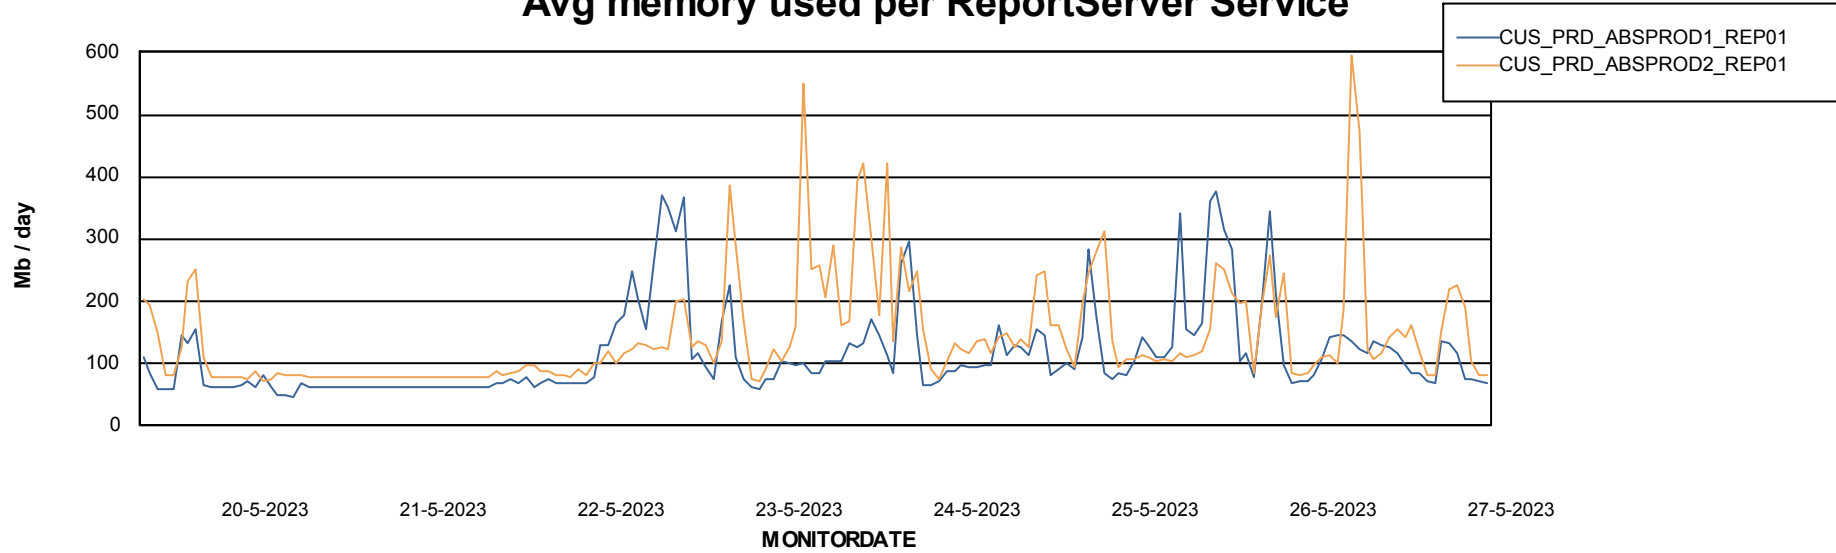

Avg users per day per ABS server

Weekly SLA Customer Report

Customer CUS_Production (24/7)
Database ID 131

ABSSolute Application ReportServer Services

Avg memory used per ReportServer Service

Weekly SLA Customer Report