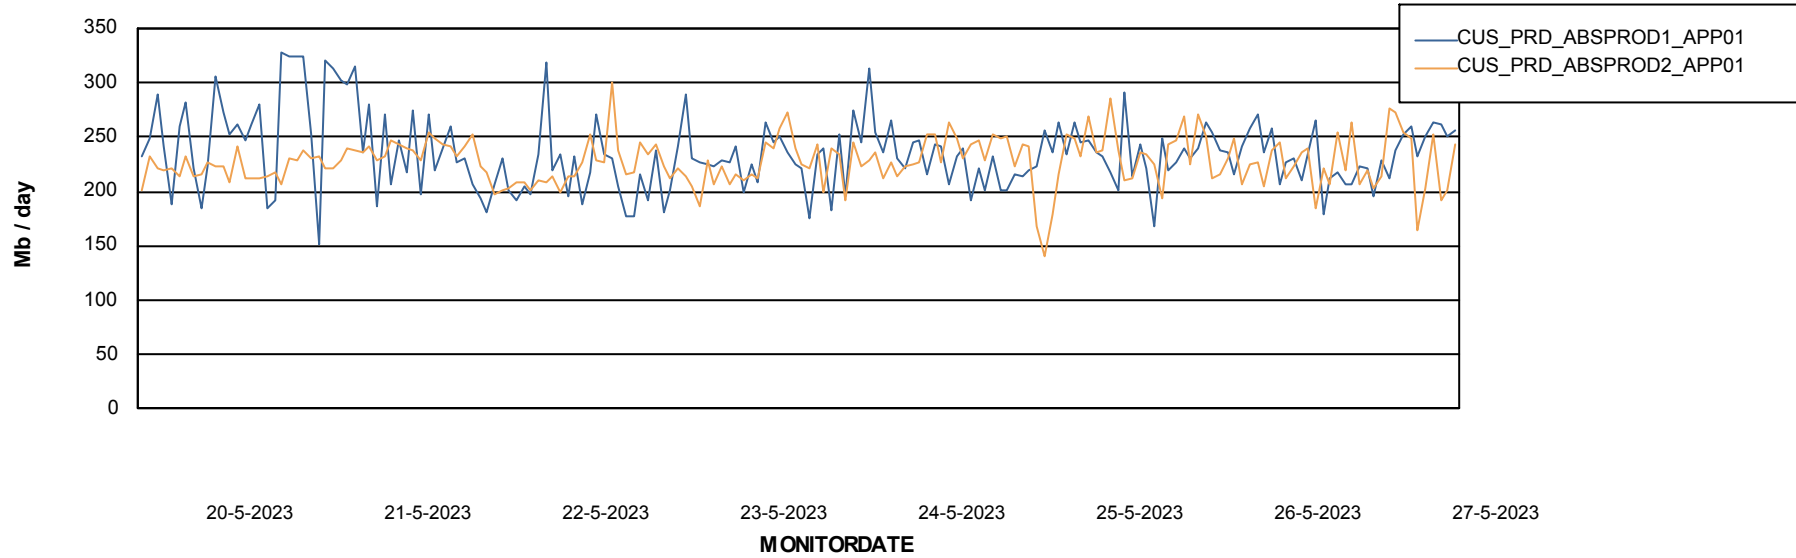

Standby Database Health CUS_Production (24/7)

Recovery lag for last 7 days

Weekly SLA Customer Report

Customer CUS_Production (24/7)
Database ID 131

ABSolute Application Server Services

Avg memory used per ABS Server Service