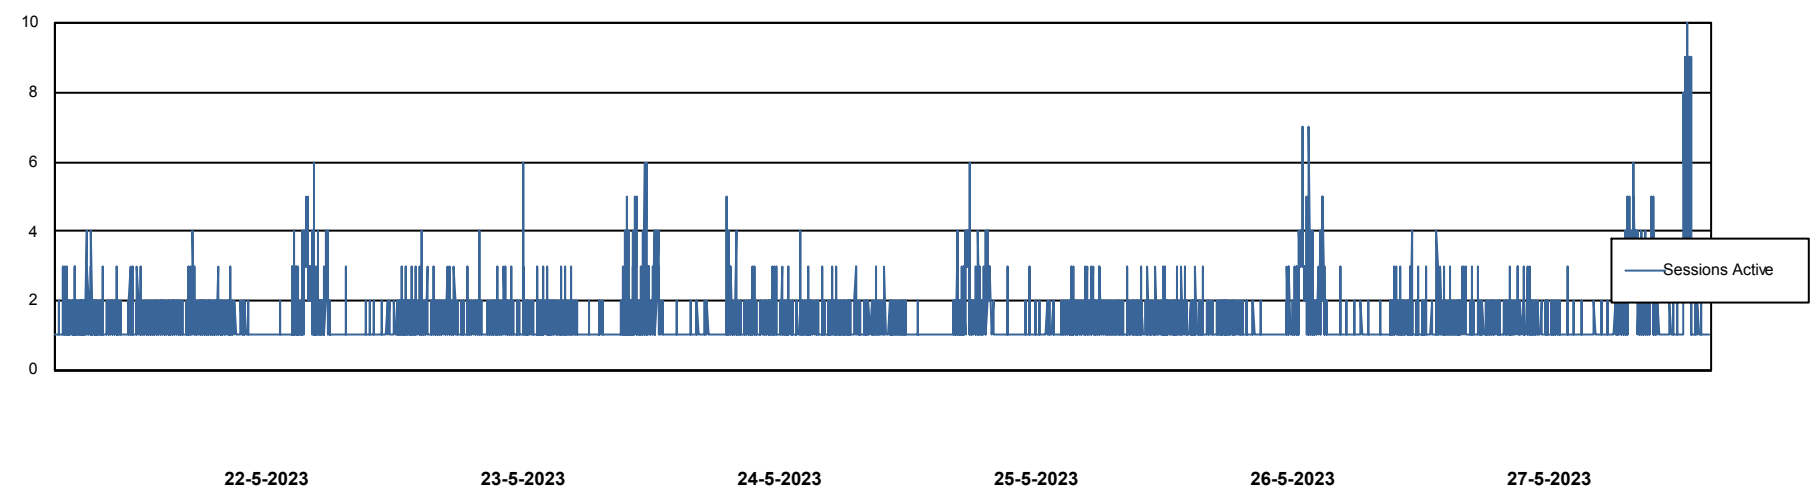

Weekly SLA Customer Report

Customer CUS_Production (24/7)
 Database ID 131

Harddisk Usage CUS_PRD_ABSWEBPROD

	Free disk space on C: (%)	Total disk space on C: (Gb)	Used disk space on C: (Gb)
27-5-2023	90	199	20
26-5-2023	90	199	20
25-5-2023	90	199	20
24-5-2023	90	199	20
23-5-2023	90	199	20
22-5-2023	90	199	20
21-5-2023	90	199	20

Weekly SLA Customer Report

Customer CUS_Production (24/7)
Database ID 131

Database Performance CUS_ProdDB_Primary

Weekly SLA Customer Report

Customer CUS_Production (24/7)
Database ID 131

Database Performance CUS_ProdDB_Standby