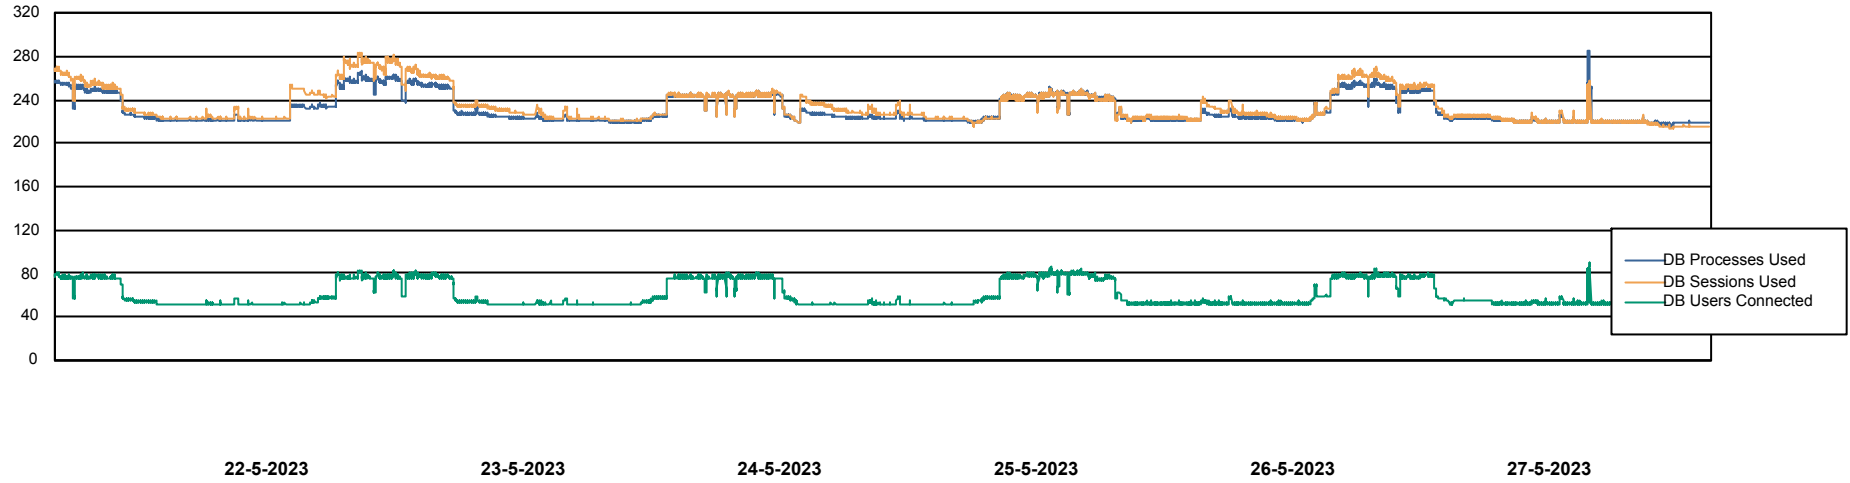

Database Performance CLODB_PRD_CLO-ORA01