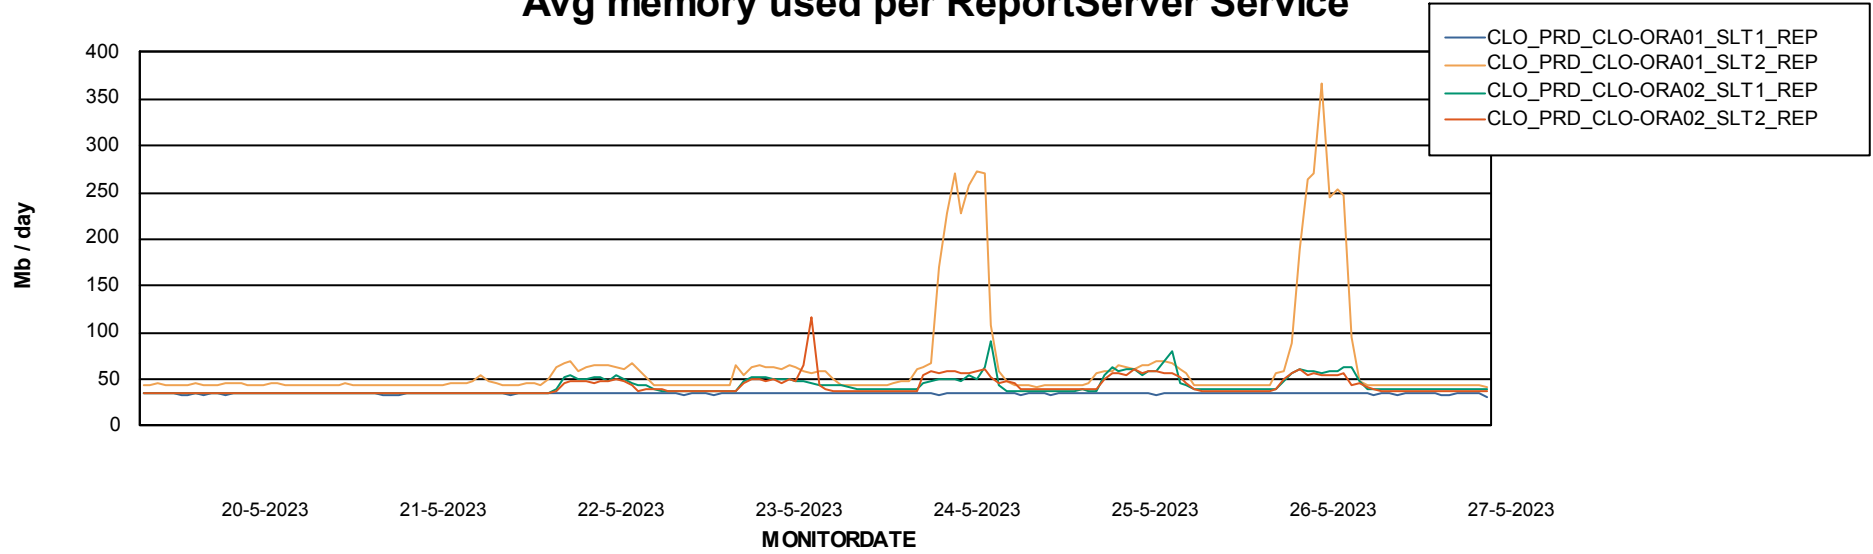

ABSSolute Application ReportServer Services

Avg memory used per ReportServer Service