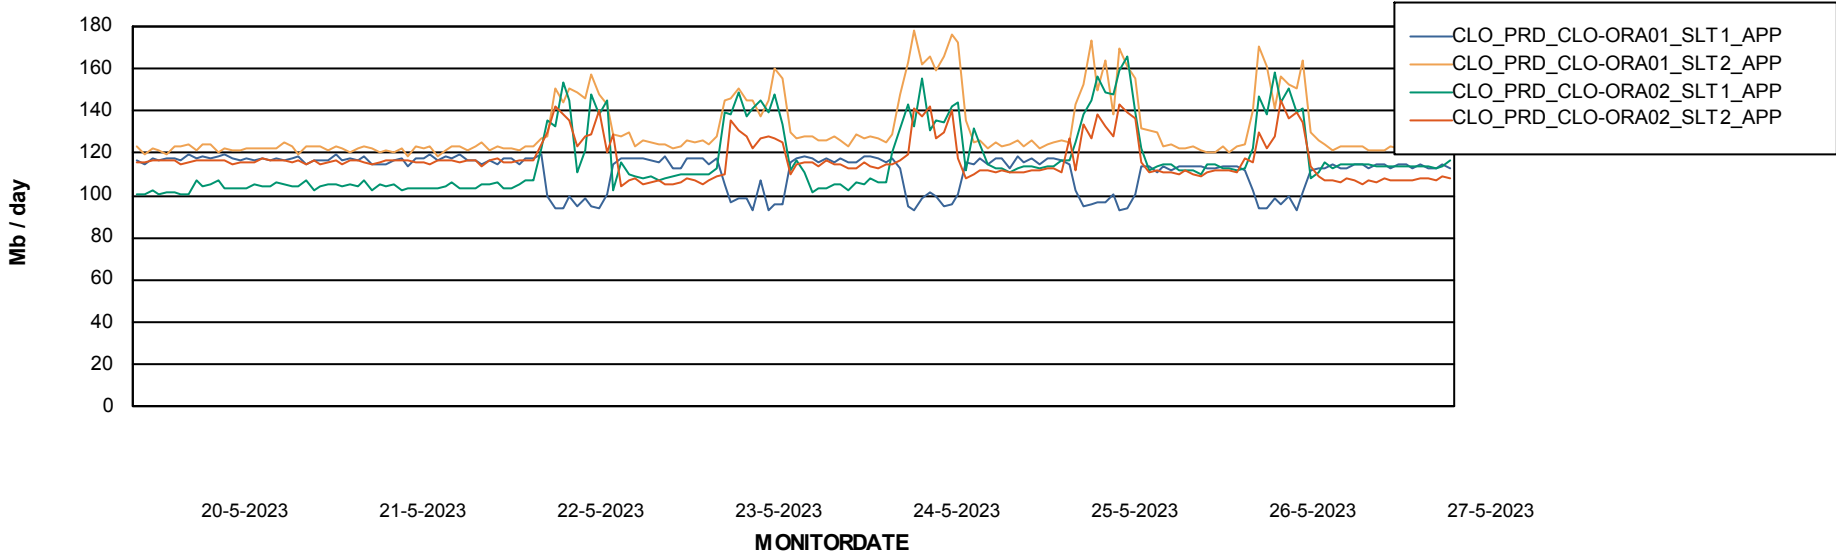

ABSSolute Application Server Services

Avg memory used per ABS Server Service