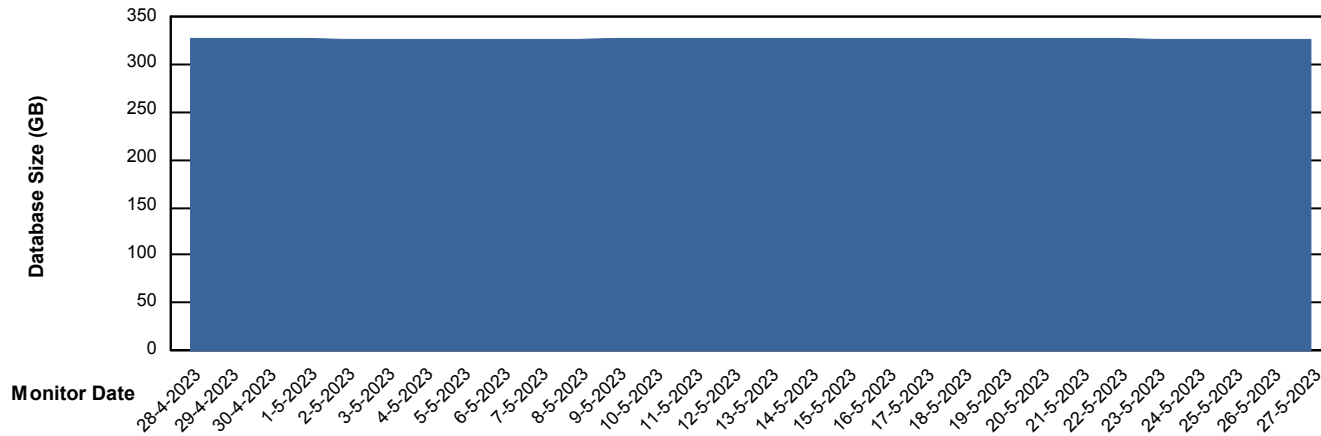

DATABASE SIZE CLODB_PRD_CLO-ORA01

Database growth over last month