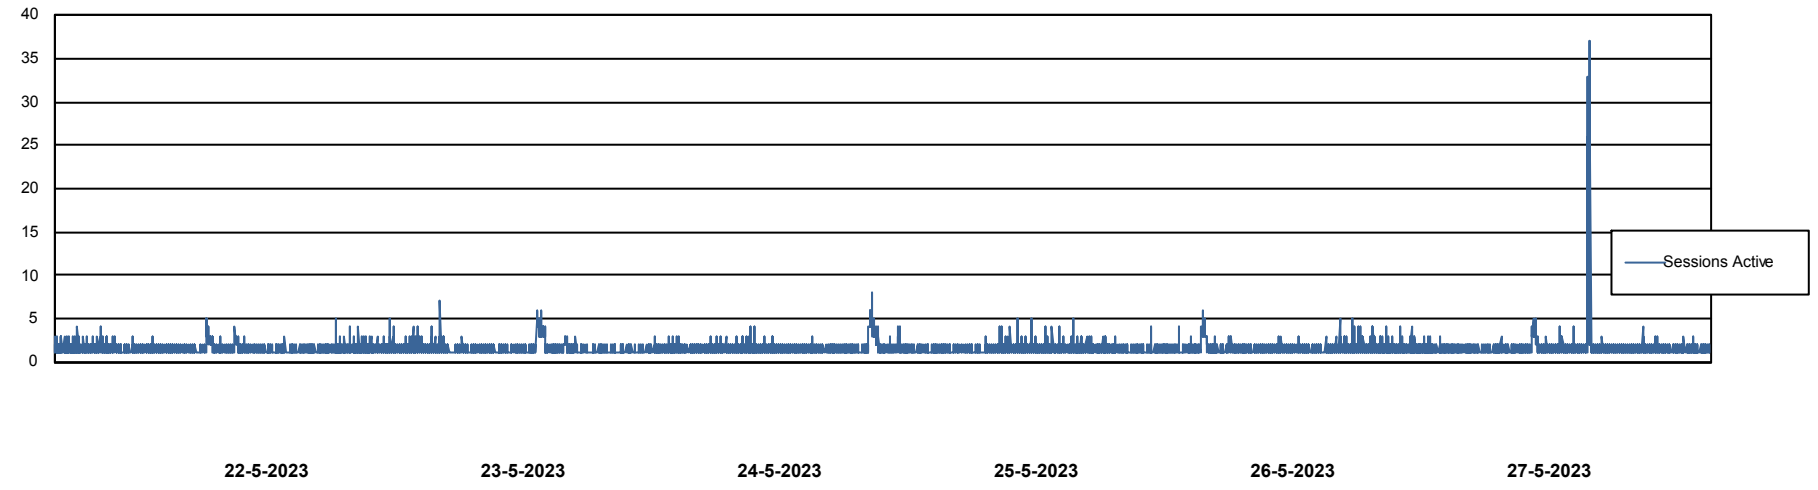

Database Performance CLODB_PRD_CLO-ORA01