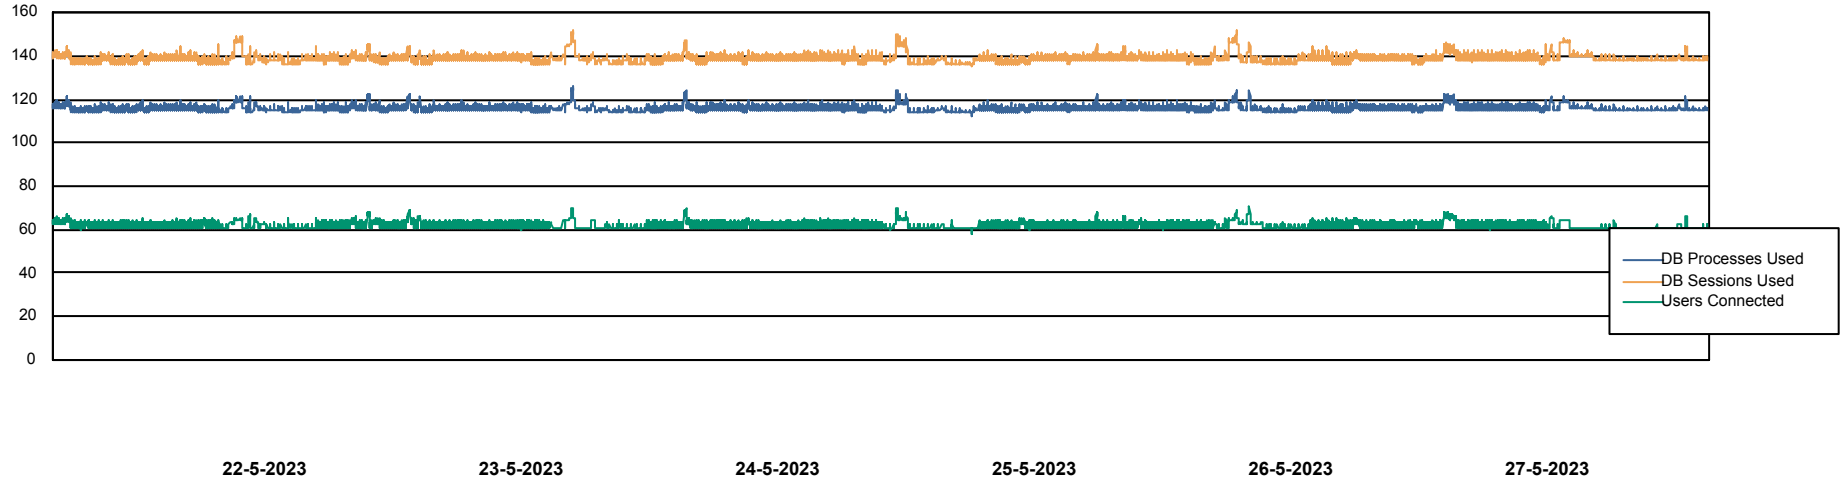

Harddisk Usage CIW_PRD_ORACLE2

	Free disk space on c: (%)	Total disk space on c: (Gb)	Free disk space on d: (%)	Total disk space on d: (Gb)	Free disk space on e: (%)	Total disk space on e: (Gb)
27-5-2023	88	701	35	700	98	830
26-5-2023	88	701	35	700	98	830
25-5-2023	88	701	35	700	98	830
24-5-2023	88	701	35	700	98	830
23-5-2023	88	701	35	700	98	830
22-5-2023	88	701	36	700	98	830
21-5-2023	88	701	36	700	98	830

Weekly SLA Customer Report

Customer CIW Production
Database ID 45

Database Performance CIWDB_Production

Weekly SLA Customer Report

Customer CIW Production
Database ID 45

Database Performance CIWDB_Standby

Weekly SLA Customer Report