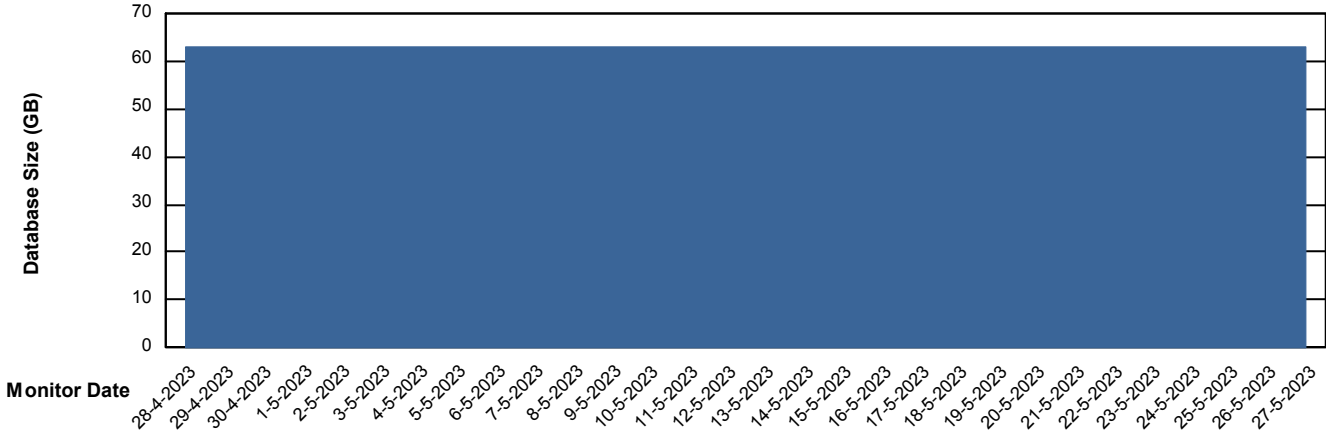

Weekly SLA Customer Report

Customer CIW Production
Database ID 45

Database Performance CIWDB_Production

Weekly SLA Customer Report

Customer CIW Production
Database ID 45

Database Performance CIWDB_Standby

Weekly SLA Customer Report

Customer CIW Production
 Database ID 45

DATABASE SIZE CIWDB_Production

Database growth over last month

Database Tablespace CIWDB_Production

Date	Tablespace Name	Filesize (Gb)	Usedsize (Gb)	Percentage free
27-5-2023	ABSDATA	58	49	16
	INDX	12	7	42
26-5-2023	ABSDATA	58	49	16
	INDX	12	7	42
25-5-2023	ABSDATA	58	49	16
	INDX	12	7	42
24-5-2023	ABSDATA	57	49	14
	INDX	12	7	42
23-5-2023	ABSDATA	57	49	14
	INDX	12	7	42
22-5-2023	ABSDATA	57	49	14
	INDX	12	7	42
21-5-2023	ABSDATA	57	49	14
	INDX	12	7	42