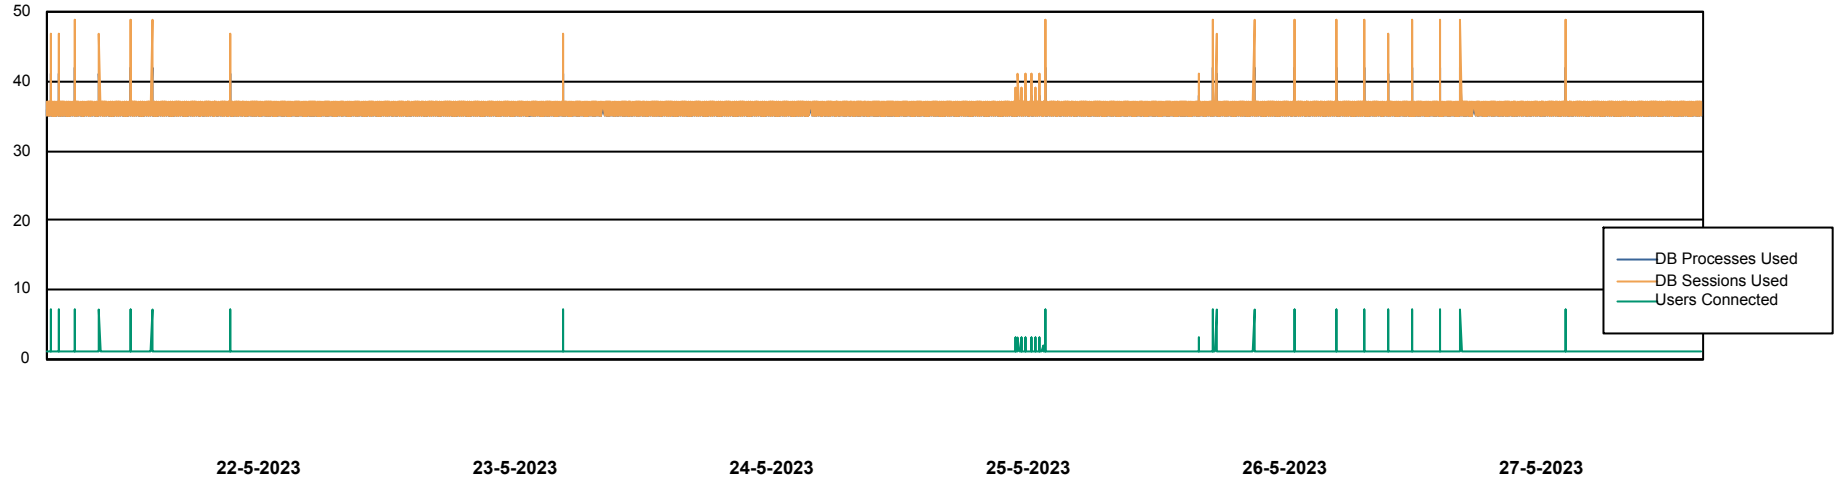

Weekly SLA Customer Report

Customer CIW Production
Database ID 45

Database Performance CIWDB_Production

Weekly SLA Customer Report

Customer CIW Production
Database ID 45

Database Performance CIWDB_Standby

Weekly SLA Customer Report

Customer CIW Production
 Database ID 45

DATABASE SIZE CIWDB_Production

Database growth over last month

Database Tablespace CIWDB_Production

Date	Tablespace Name	Filesize (Gb)	Usedsize (Gb)	Percentage free
27-5-2023	ABSDATA	58	49	16
	INDX	12	7	42
26-5-2023	ABSDATA	58	49	16
	INDX	12	7	42
25-5-2023	ABSDATA	58	49	16
	INDX	12	7	42
24-5-2023	ABSDATA	57	49	14
	INDX	12	7	42
23-5-2023	ABSDATA	57	49	14
	INDX	12	7	42
22-5-2023	ABSDATA	57	49	14
	INDX	12	7	42
21-5-2023	ABSDATA	57	49	14
	INDX	12	7	42