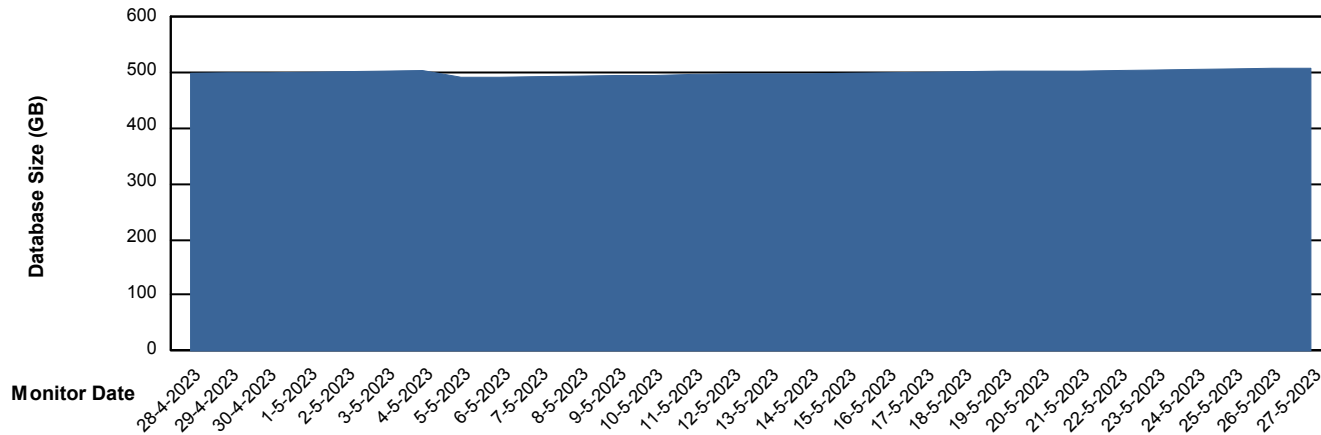

DATABASE SIZE BGG_PRD_DEDC-DB07_DB_Production

Database growth over last month