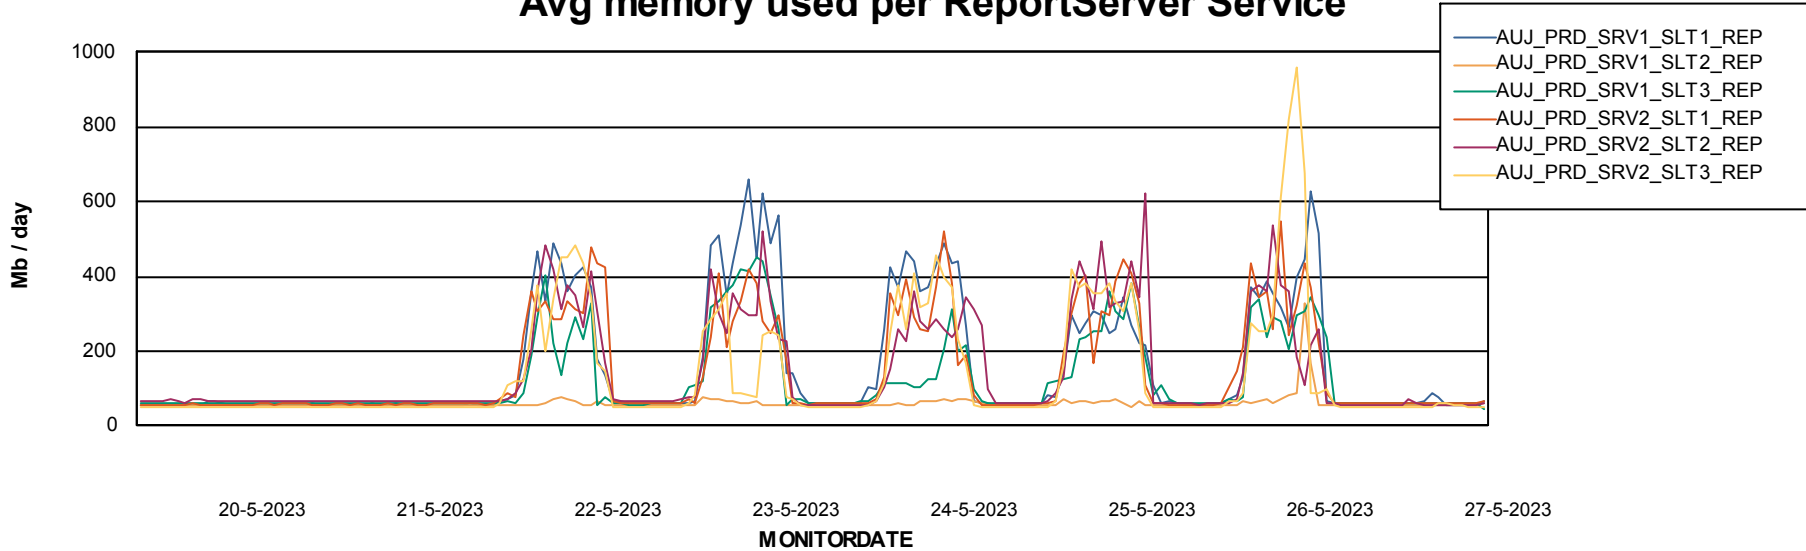

ABSSolute Application ReportServer Services

Avg memory used per ReportServer Service