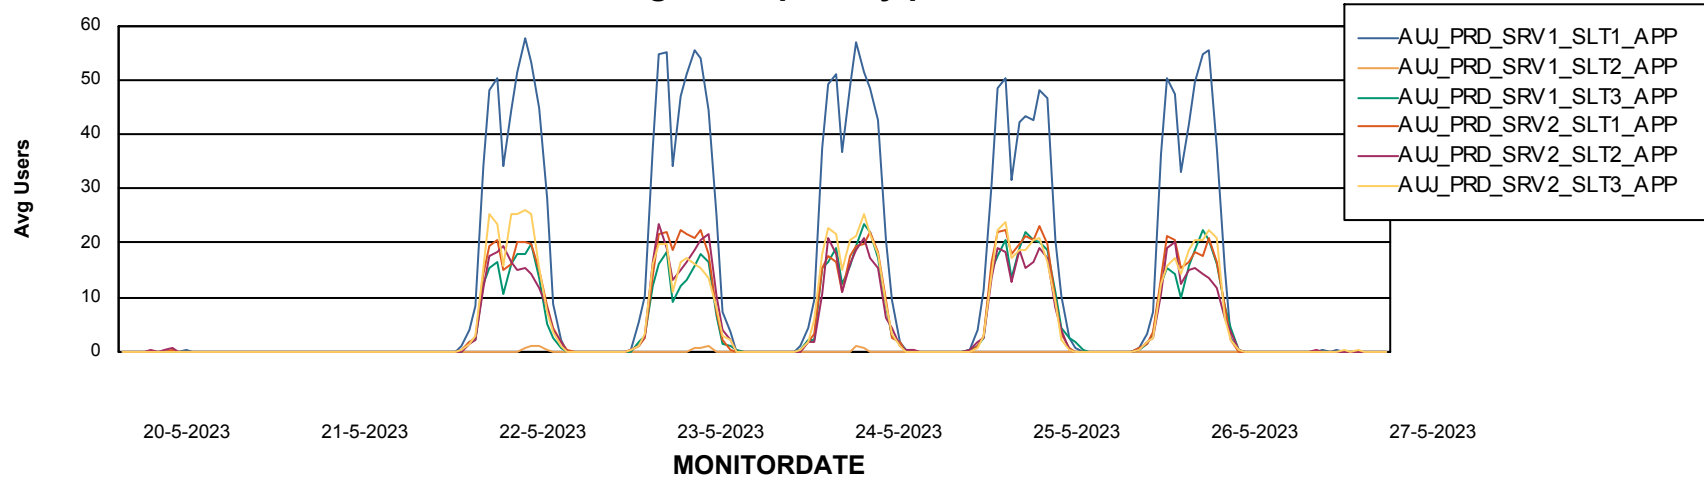

Weekly SLA Customer Report

Customer AUJ Production
Database ID 41

ABSSolute Application Server Services

Avg memory used per ABS Server Service

Avg users per day per ABS server

Weekly SLA Customer Report

Customer AUJ Production
Database ID 41