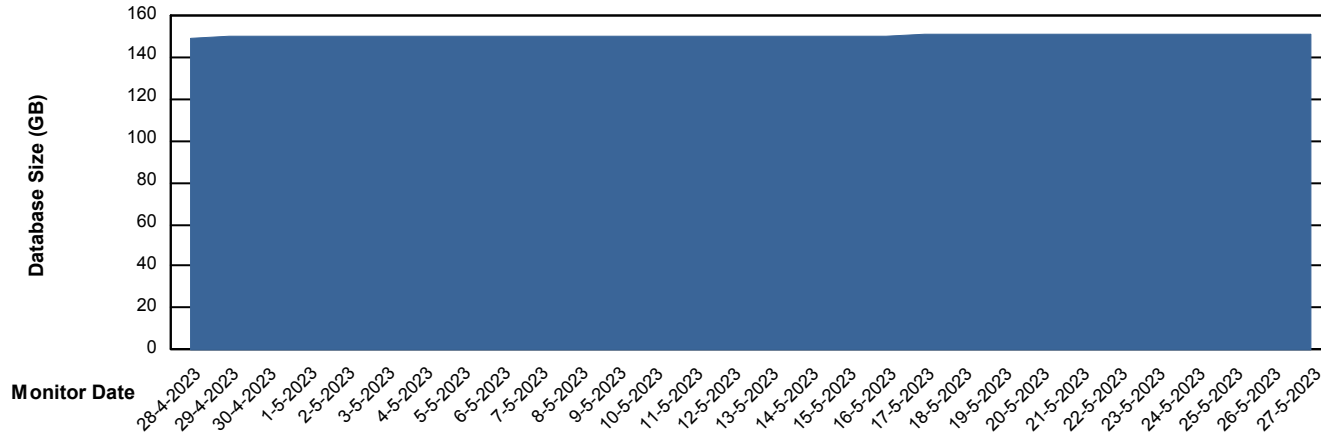

DATABASE SIZE AUJ Prod. BI DB (PABSBI1 server)

Database growth over last month