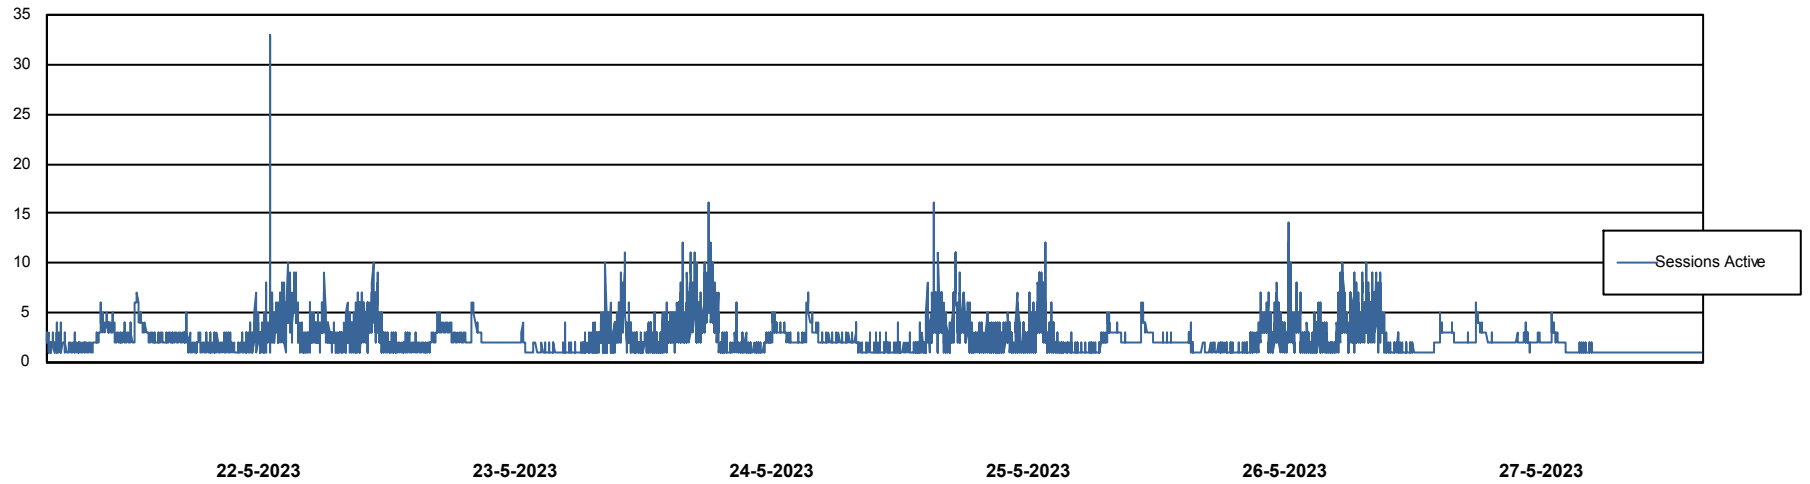

Weekly SLA Customer Report

Customer AUJ Production
Database ID 41

Database Performance AUJ Prod. BI DB (PABSBI1 server)

Weekly SLA Customer Report

Customer AUJ Production
Database ID 41

Database Performance AUJ_DB1_Primary