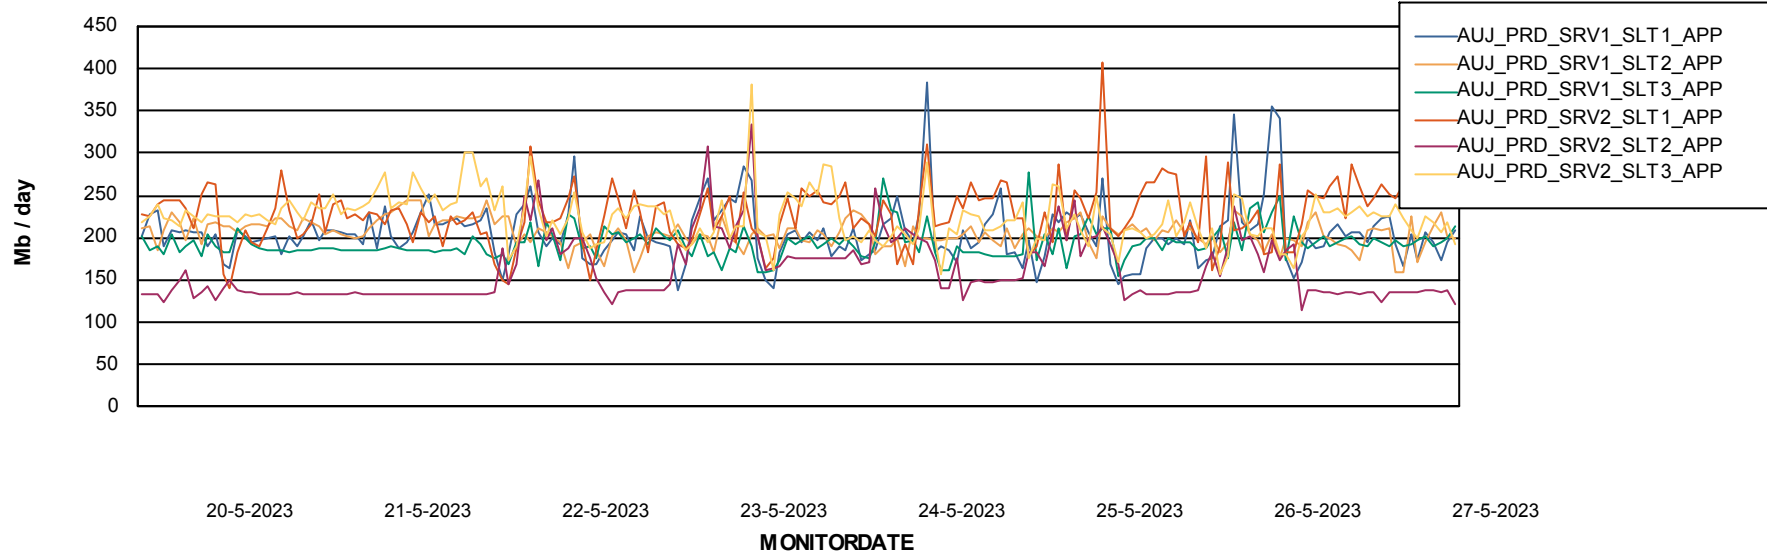

ABSSolute Application Server Services

Avg memory used per ABS Server Service