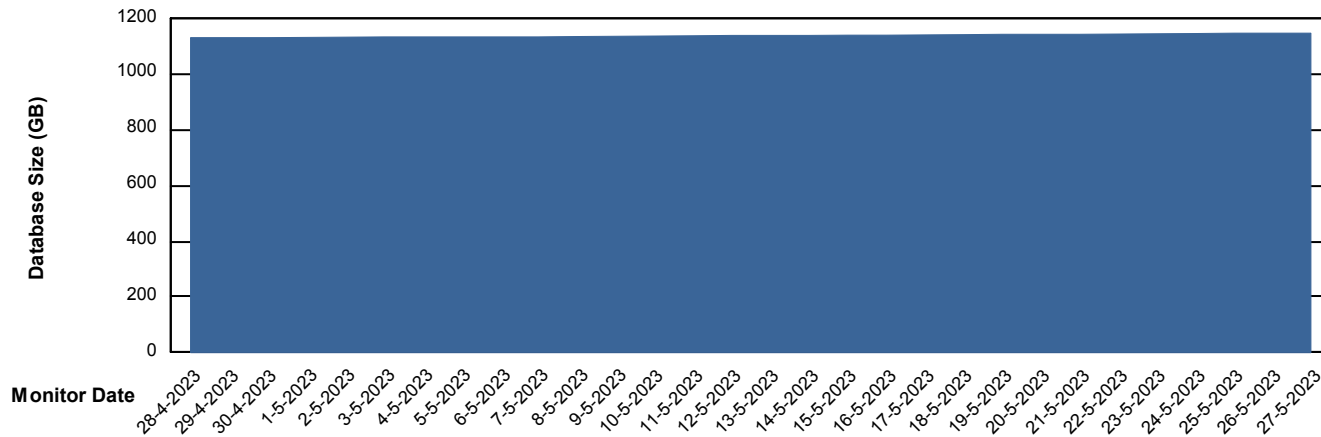

Weekly SLA Customer Report

Customer AUJ Production
Database ID 41

DATABASE SIZE AUJ Prod. BI DB (PABSBI1 server)

Database growth over last month

DATABASE SIZE AUJ_DB1_Primary

Database growth over last month