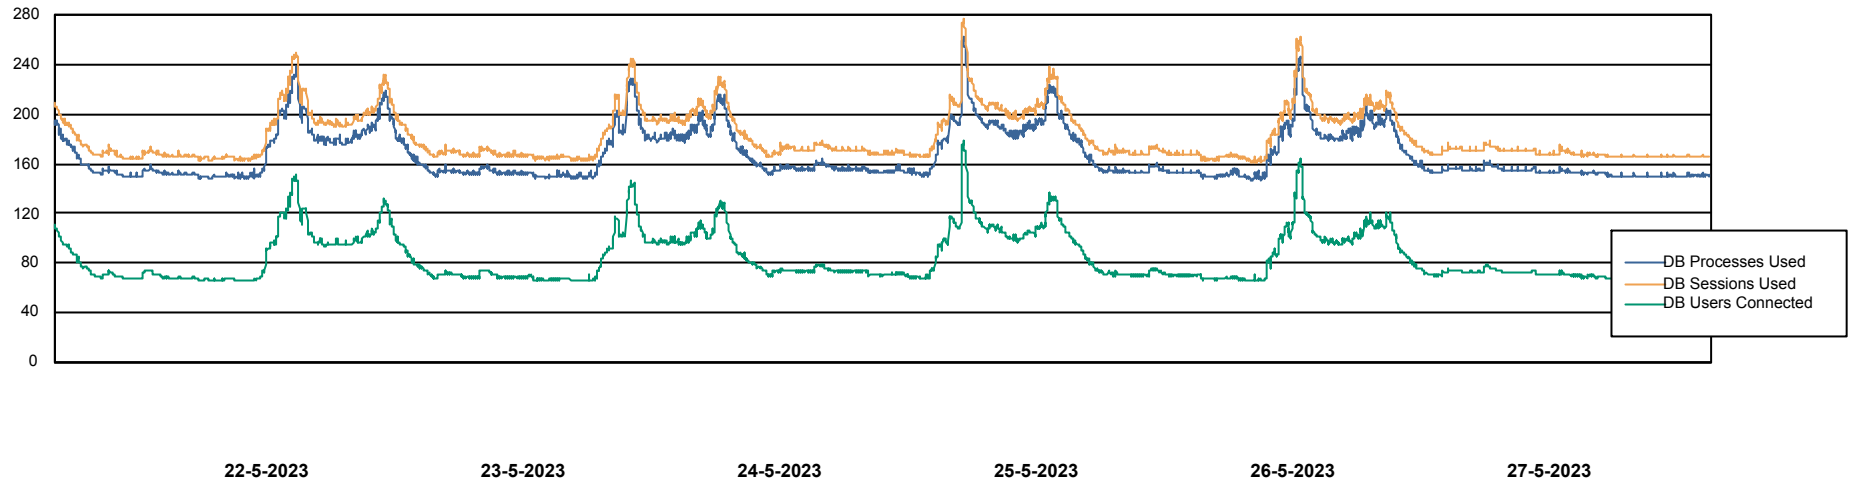

Weekly SLA Customer Report

Customer AUJ Production
Database ID 41

Database Performance AUJ Prod. BI DB (PABSBI1 server)

Weekly SLA Customer Report

Customer AUJ Production
Database ID 41

Database Performance AUJ_DB1_Primary