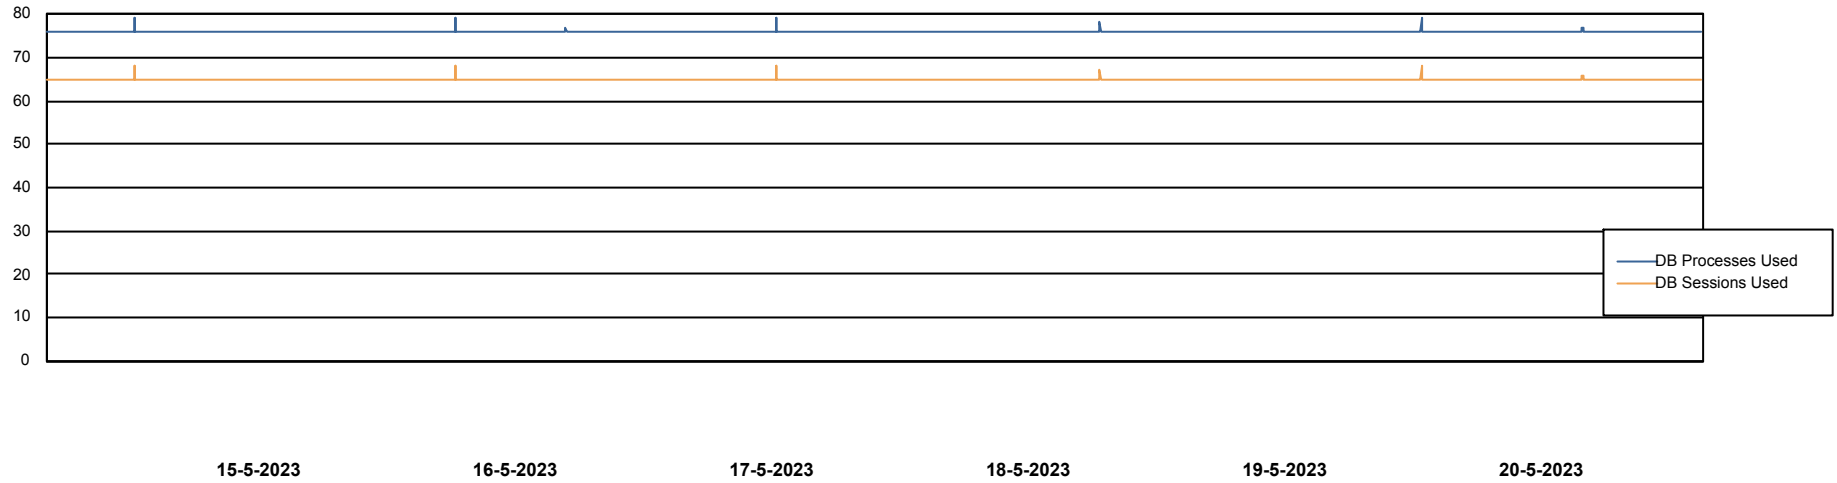

Database Performance XMX_PROD_ABSDB02_SBDB

DB Processes Max 0
DB Processes Max 1,000
DB Processes Max 4