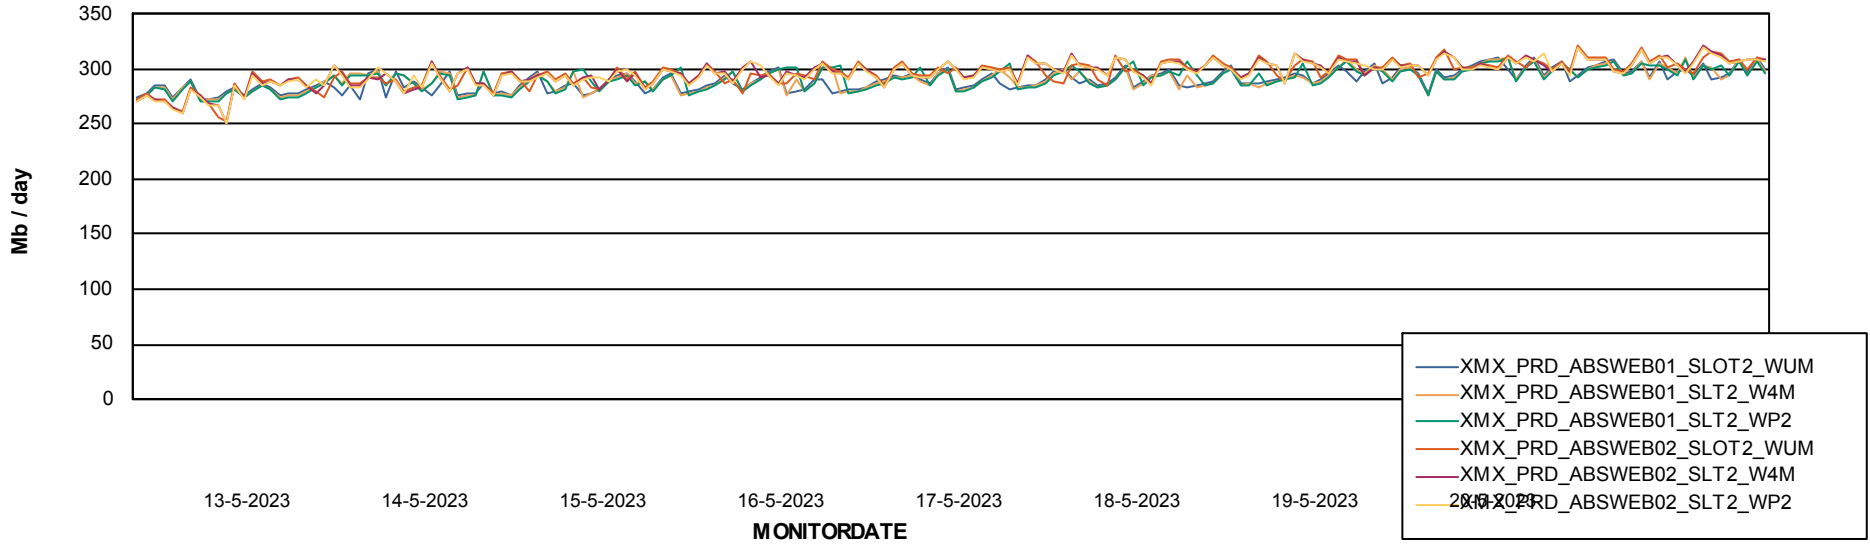

Avg memory used per ReportServer Service

Weekly SLA Customer Report

Customer XMX Production (24/7)
Database ID 146

ABSolute Web Component Services

Avg memory used per ABS Web component

Weekly SLA Customer Report