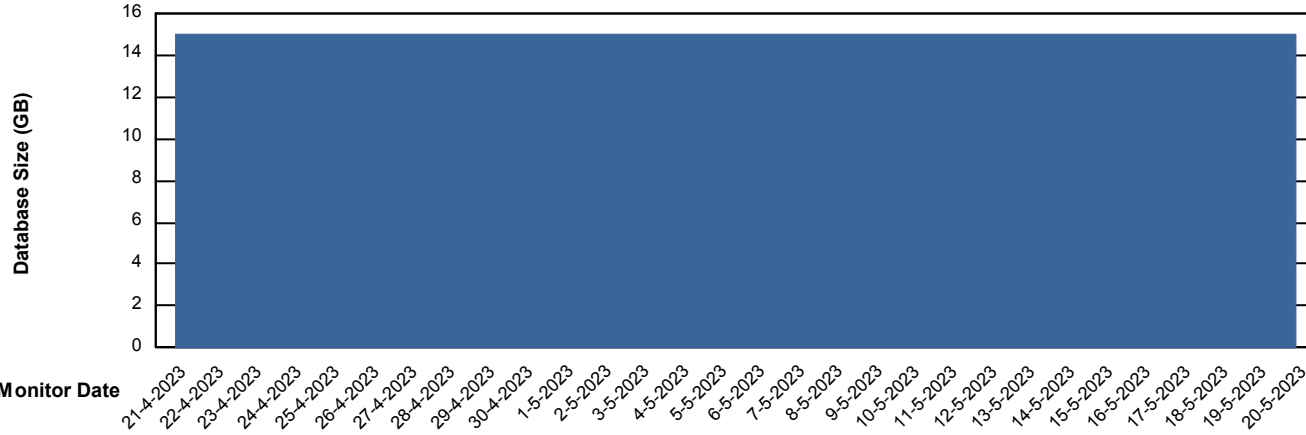

DB Processes Max 0
DB Processes Max 1,000
DB Processes Max 4

Weekly SLA Customer Report

Customer XMX Production (24/7)
 Database ID 146

DATABASE SIZE XMX_PROD_ABSDB01_PRDB

Database growth over last month

Database Tablespace XMX_PROD_ABSDB01_PRDB