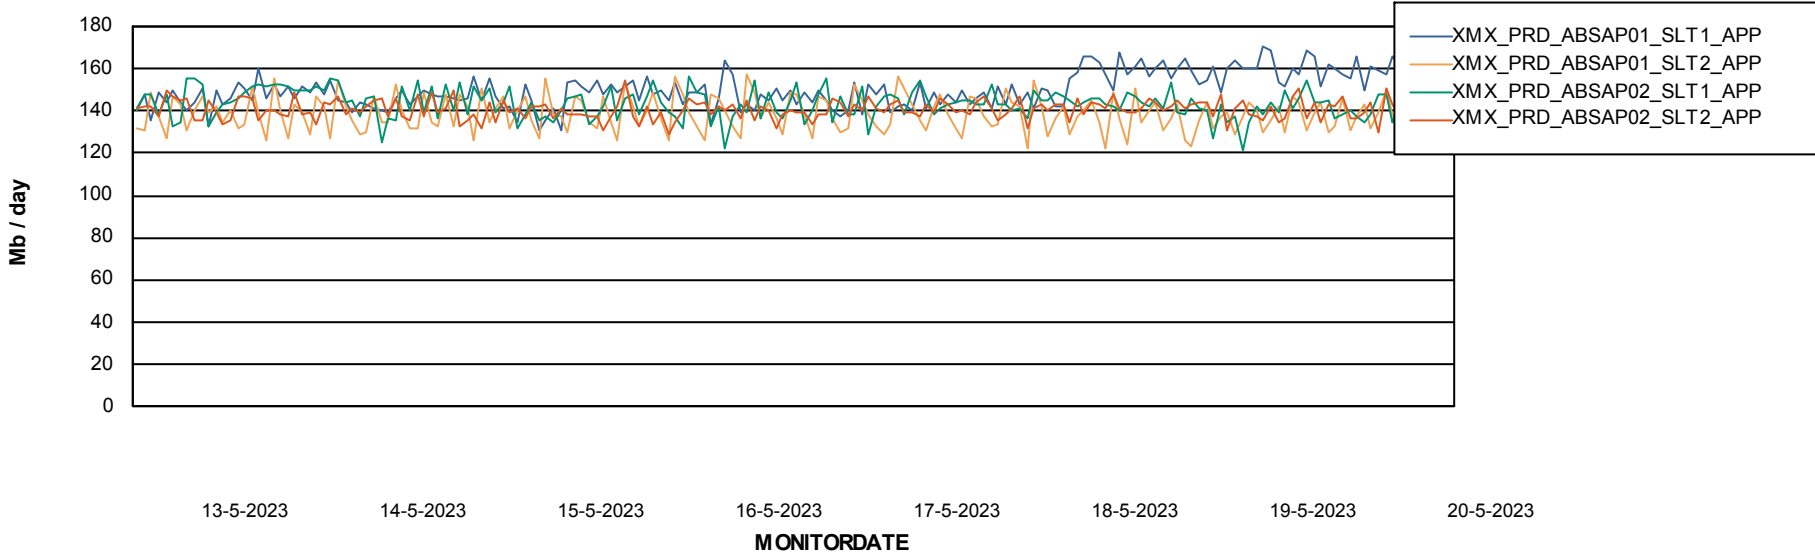

Weekly SLA Customer Report

Customer XMX Production (24/7)
Database ID 146

Standby Database Health XMX Production (24/7)

Recovery lag for last 7 days

Weekly SLA Customer Report

Customer XMX Production (24/7)
Database ID 146

ABSSolute Application Server Services

Avg memory used per ABS Server Service

Avg users per day per ABS server

Weekly SLA Customer Report

Customer XMX Production (24/7)
Database ID 146

ABSSolute Application ReportServer Services