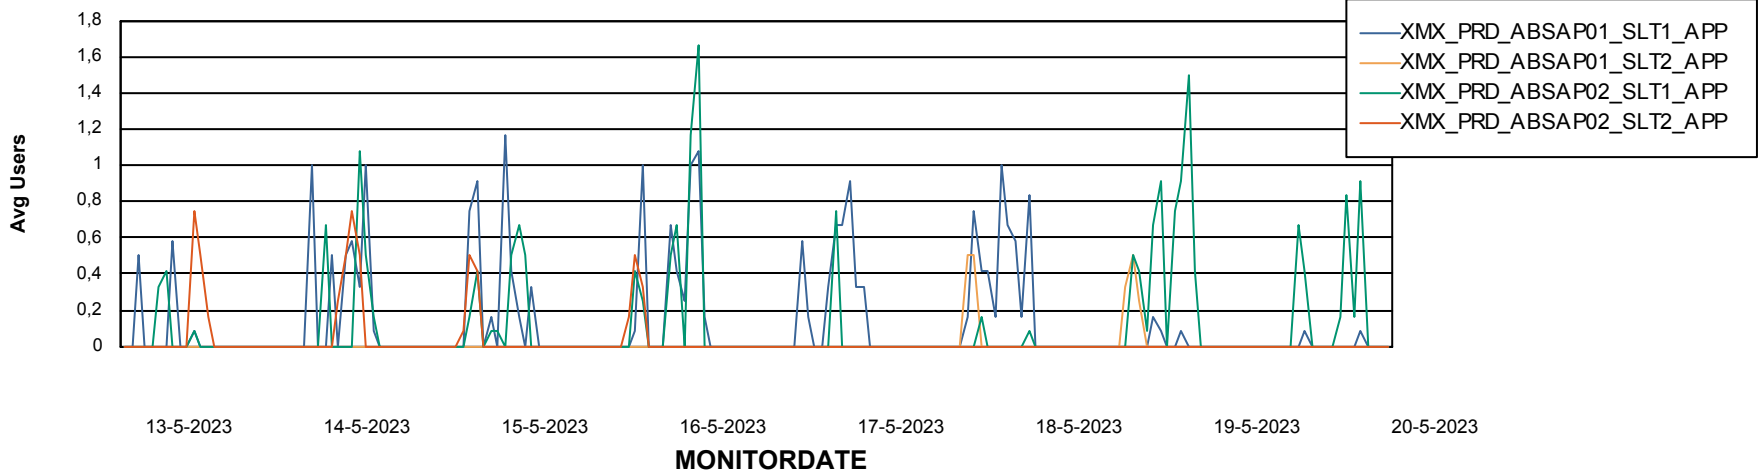

Avg users per day per ABS server