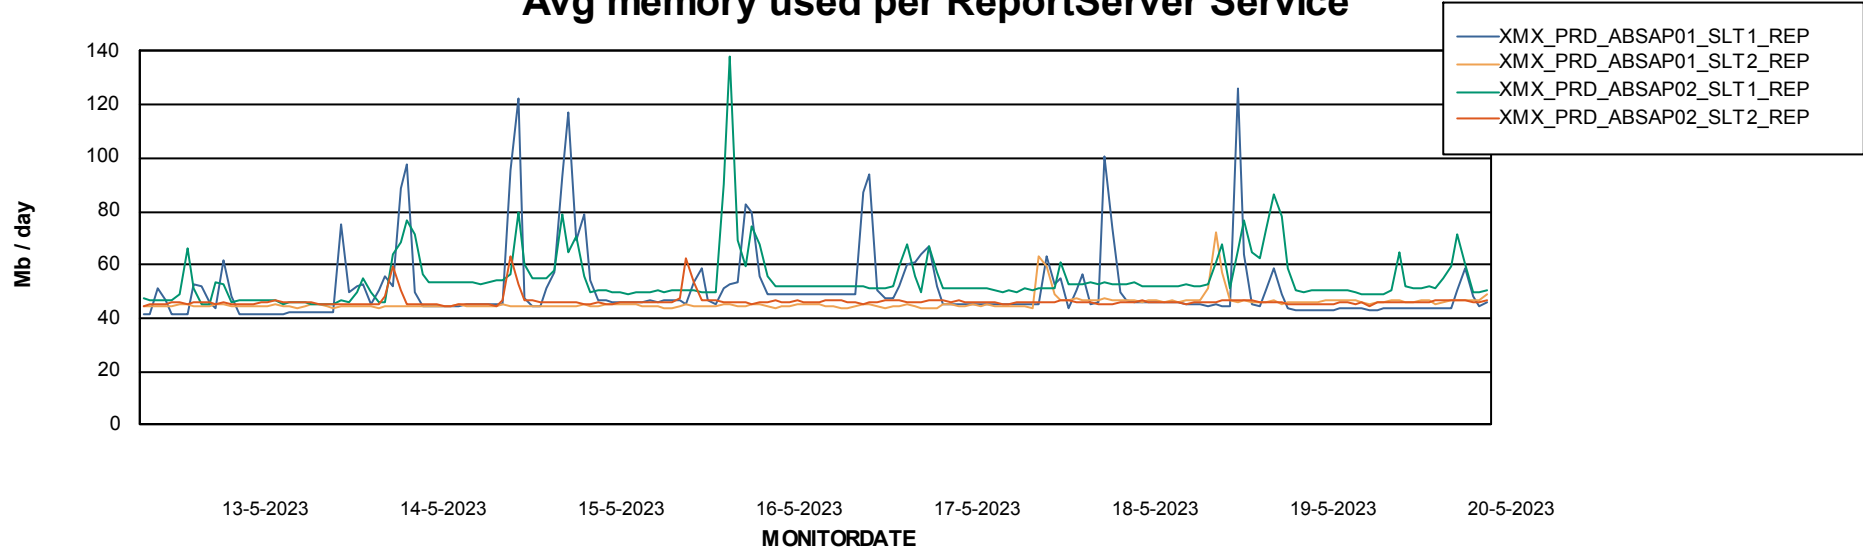

Weekly SLA Customer Report

Customer XMX Production (24/7)
Database ID 146

Standby Database Health XMX Production (24/7)

Recovery lag for last 7 days

Weekly SLA Customer Report

Customer XMX Production (24/7)
Database ID 146

ABSSolute Application Server Services

Avg memory used per ABS Server Service

Avg users per day per ABS server

Weekly SLA Customer Report

Customer XMX Production (24/7)
Database ID 146

ABSSolute Application ReportServer Services

Avg memory used per ReportServer Service

Weekly SLA Customer Report

Customer XMX Production (24/7)
Database ID 146

ABSolute Web Component Services

Avg memory used per ABS Web component

Weekly SLA Customer Report