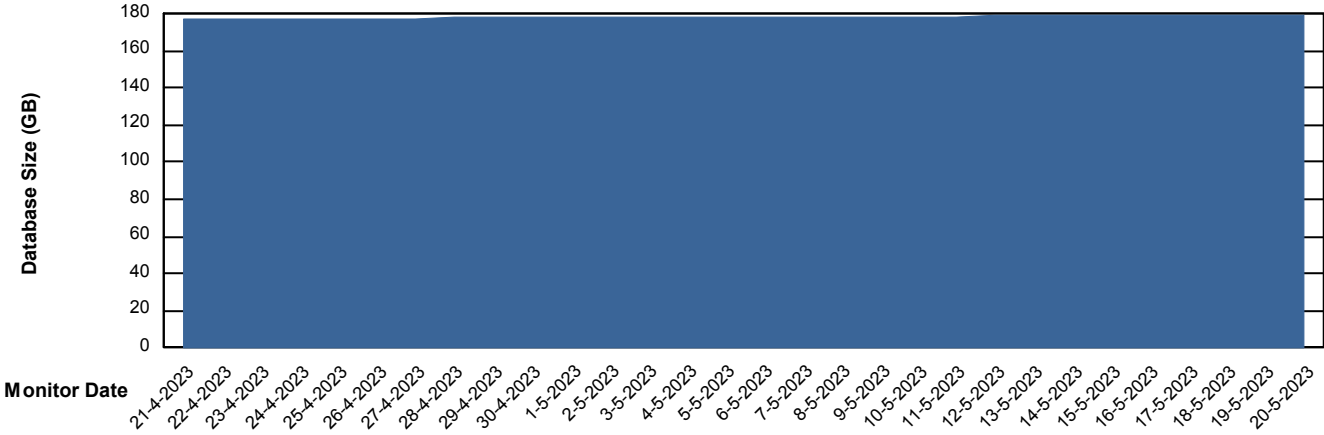

Customer VOS_Production
Database ID 143

Database Performance VOSDB_Standby

DB Processes Max 1,000

Weekly SLA Customer Report

Customer VOS_Production
Database ID 143

DATABASE SIZE VOSDB_BI

Database growth over last month