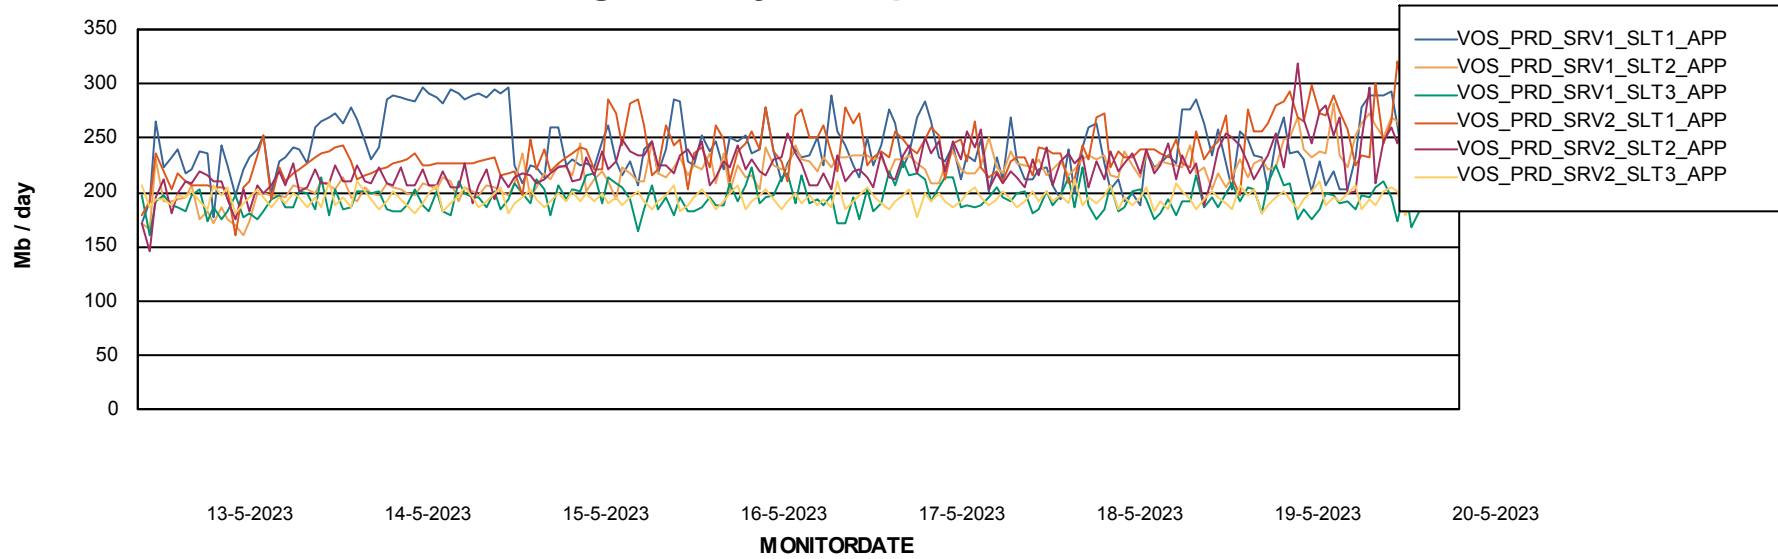

ABSSolute Application Server Services

Avg memory used per ABS Server Service