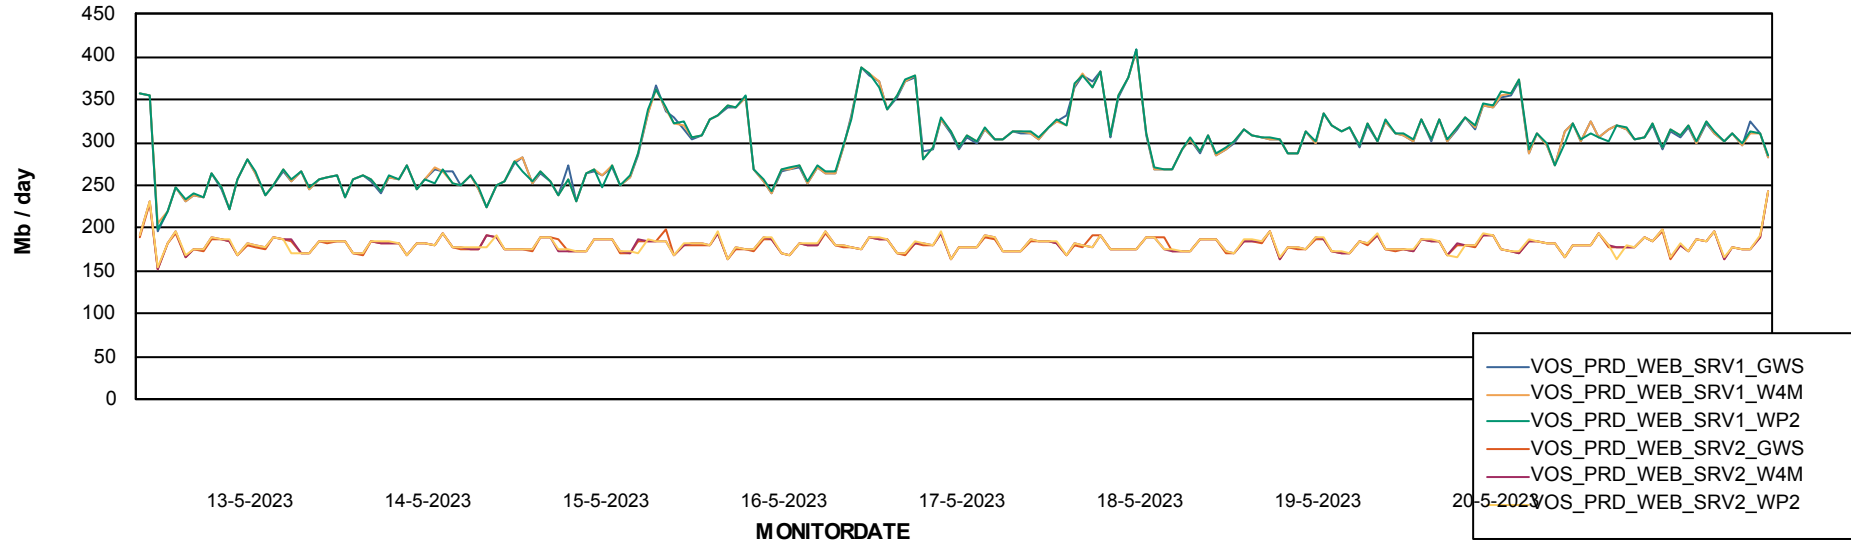

ABSSolute Application ReportServer Services

Avg memory used per ReportServer Service

Weekly SLA Customer Report

Customer VOS_Production
Database ID 143

ABSSolute Web Component Services

Avg memory used per ABS Web component