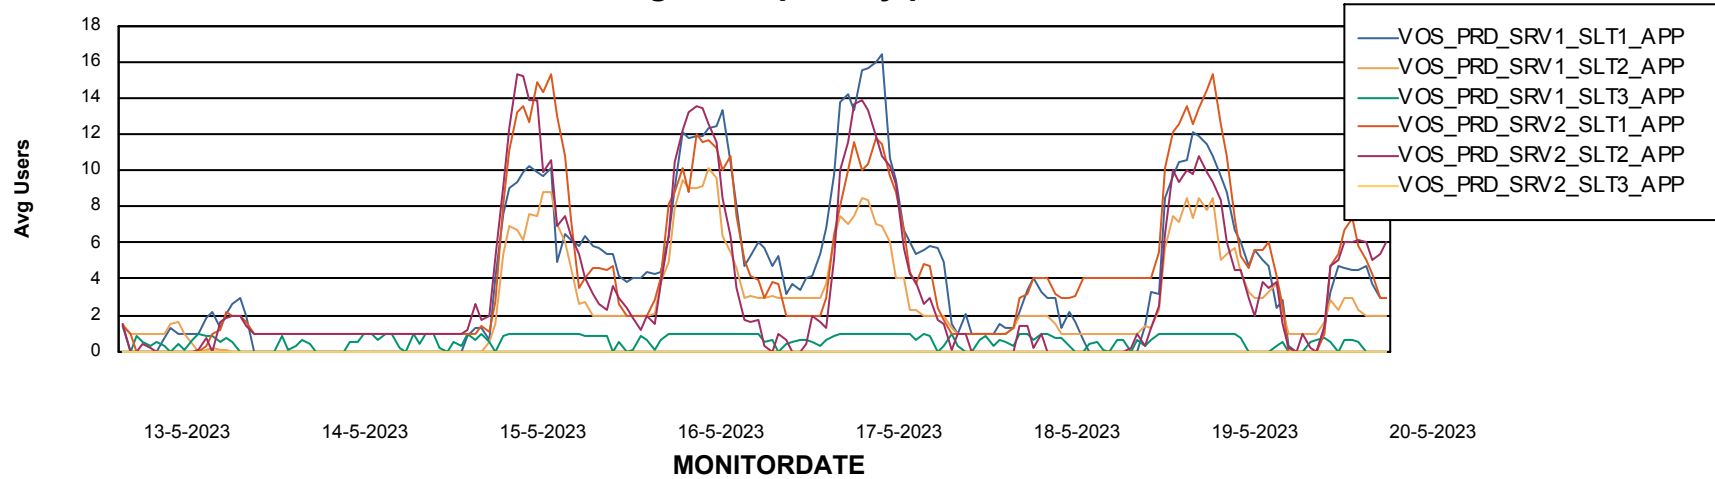

Weekly SLA Customer Report

Customer VOS_Production
Database ID 143

ABSSolute Application Server Services

Avg memory used per ABS Server Service

Avg users per day per ABS server

Weekly SLA Customer Report

Customer VOS_Production
Database ID 143