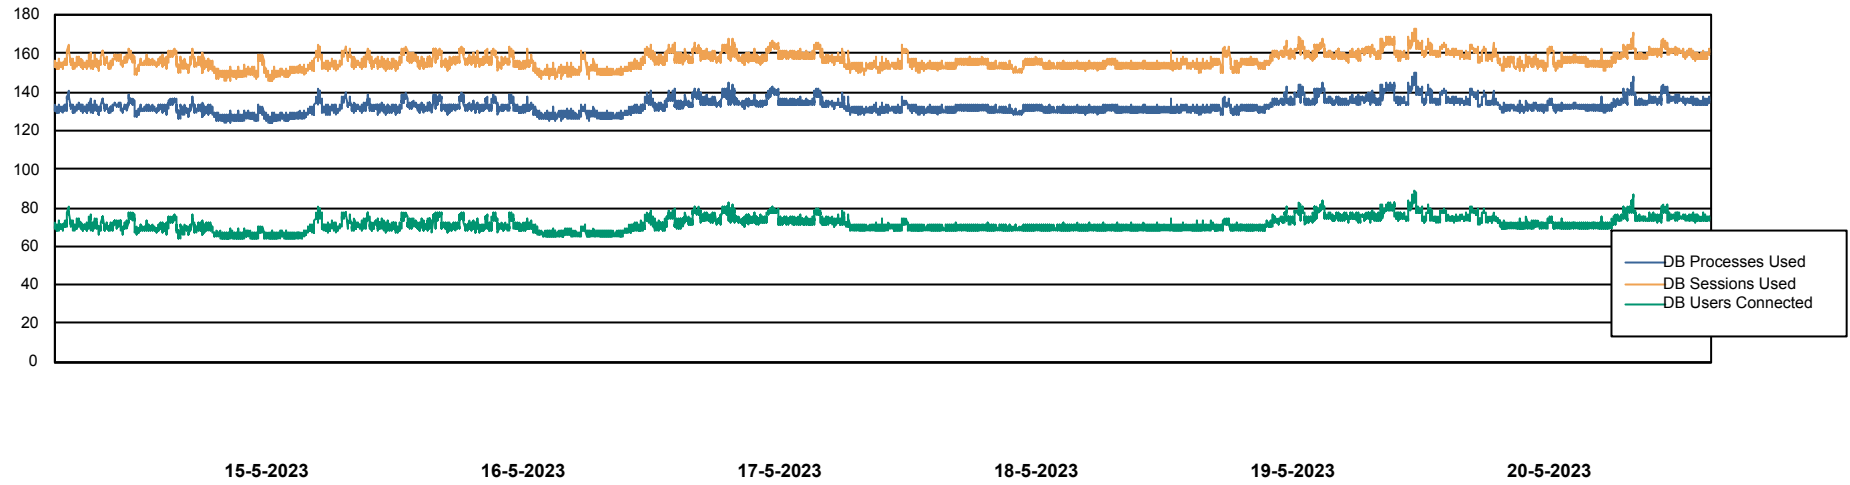

Weekly SLA Customer Report

Customer VOS_Production
Database ID 143

Database Performance VOSDB_BI

Weekly SLA Customer Report

Customer VOS_Production
Database ID 143

Database Performance VOSDB_Production

Weekly SLA Customer Report