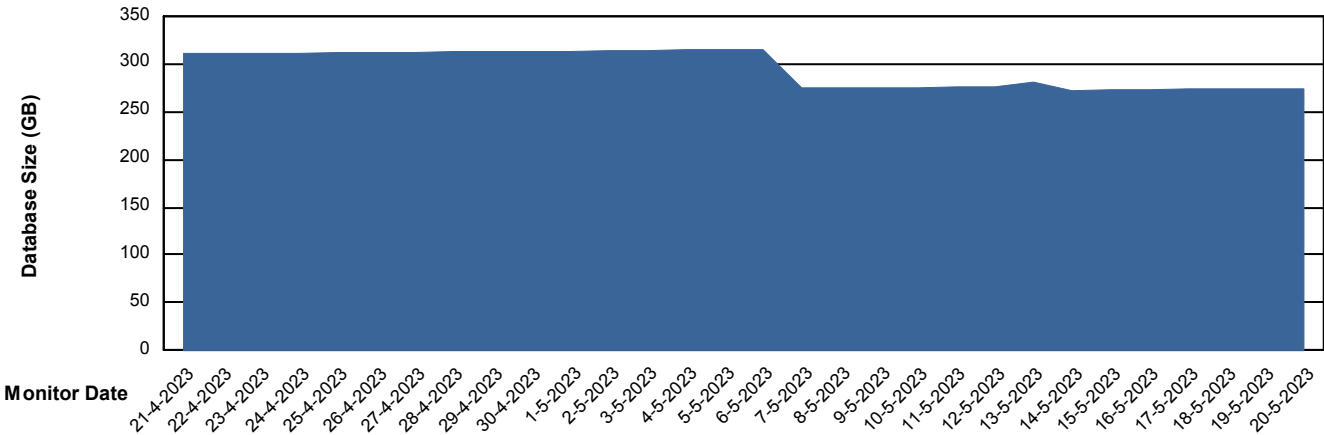

DATABASE SIZE VOSDB_Production

Database growth over last month