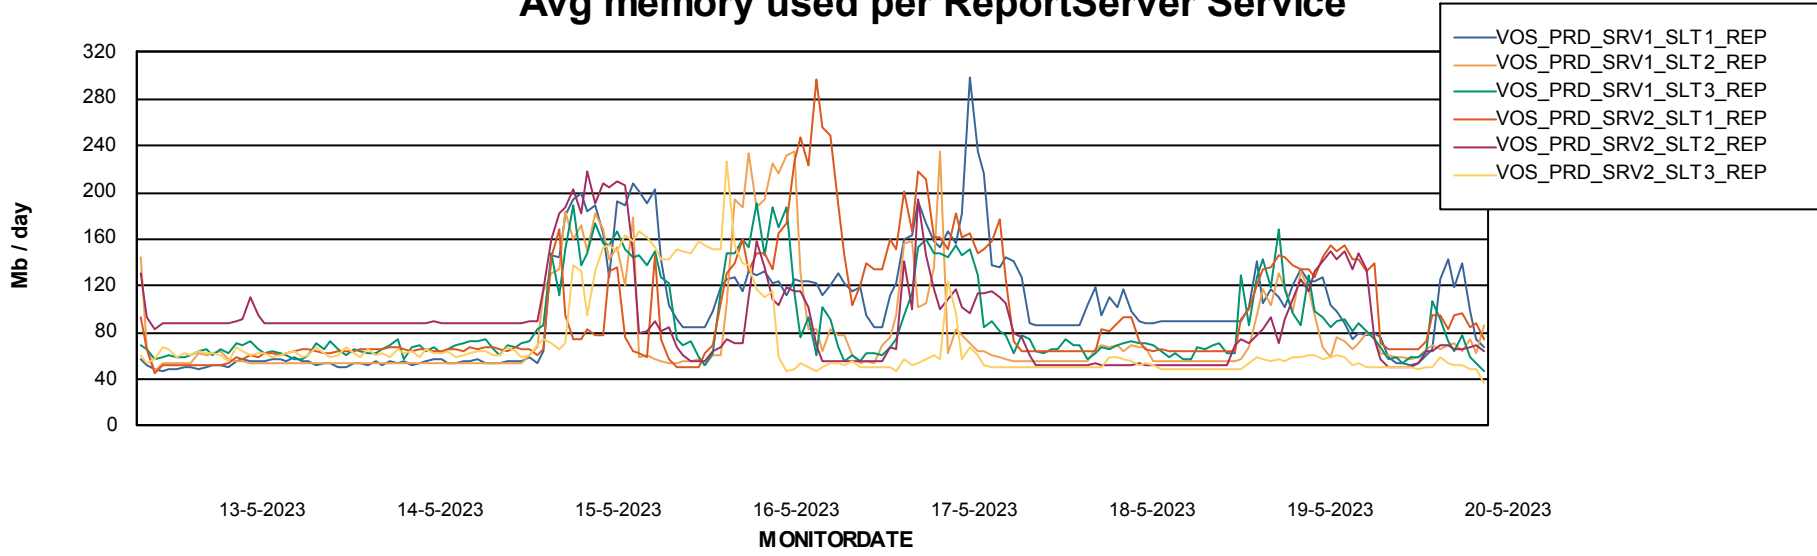

ABSSolute Application ReportServer Services

Avg memory used per ReportServer Service