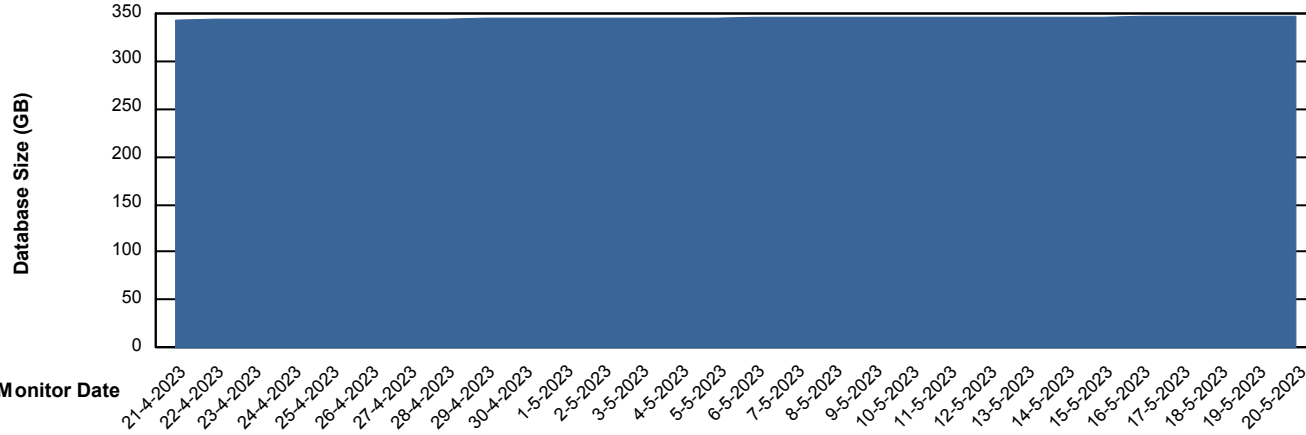

Weekly SLA Customer Report

Customer VEN_Production
Database ID 35

Database Performance VENDB_Production

Weekly SLA Customer Report

Customer VEN_Production
Database ID 35

Database Performance VENDB_Standby

DB Processes Max 300

Weekly SLA Customer Report

Customer VEN_Production
 Database ID 35

DATABASE SIZE VENDB_Production

Database growth over last month

Database Tablespace VENDB_Production

Date	Tablespace Name	Filesize (Gb)	Usedsize (Gb)	Percentage free
20-5-2023	ABSDATA	212	177	17
	INDX	193	161	17
19-5-2023	ABSDATA	212	177	17
	INDX	193	161	17
18-5-2023	ABSDATA	212	177	17
	INDX	193	160	17
17-5-2023	ABSDATA	212	177	17
	INDX	193	160	17
16-5-2023	ABSDATA	212	177	17
	INDX	193	160	17
15-5-2023	ABSDATA	212	177	17
	INDX	193	160	17
14-5-2023	ABSDATA	212	177	17
	INDX	193	160	17