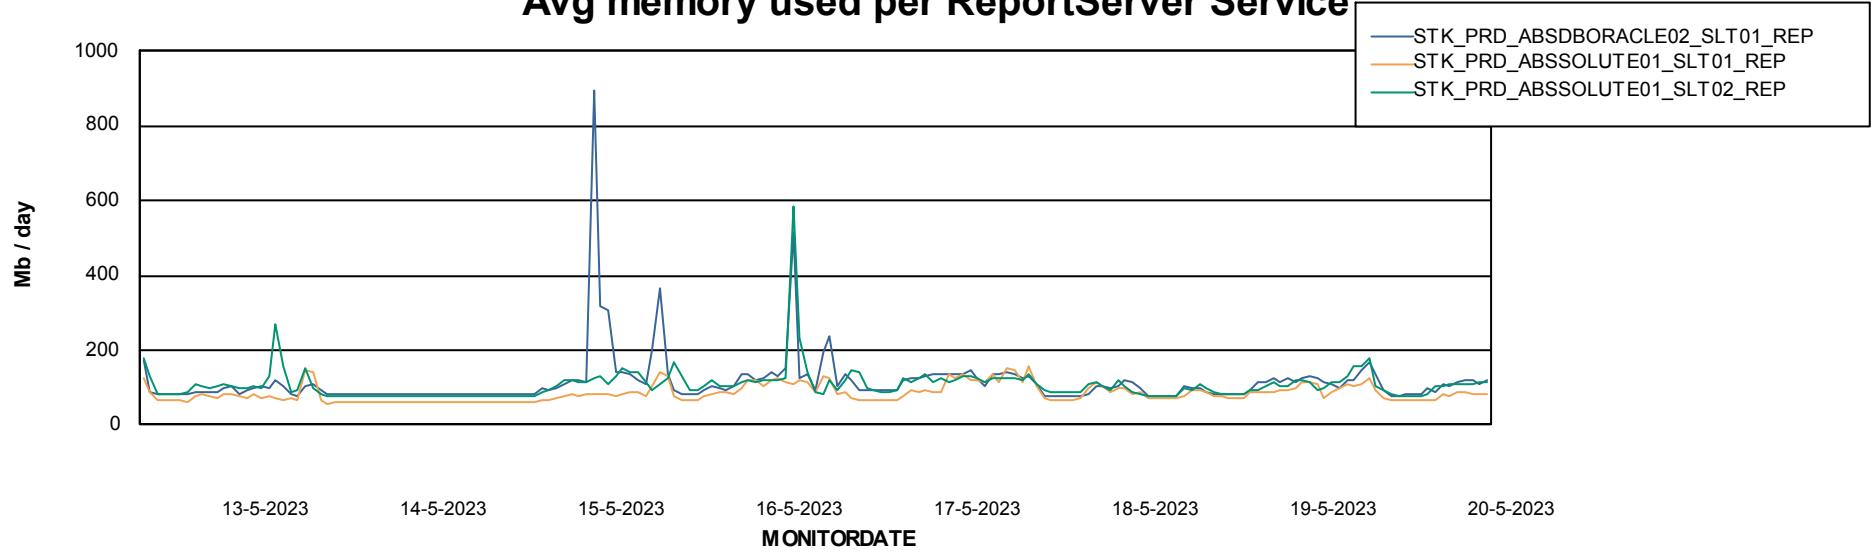

ABSSolute Application ReportServer Services

Avg memory used per ReportServer Service