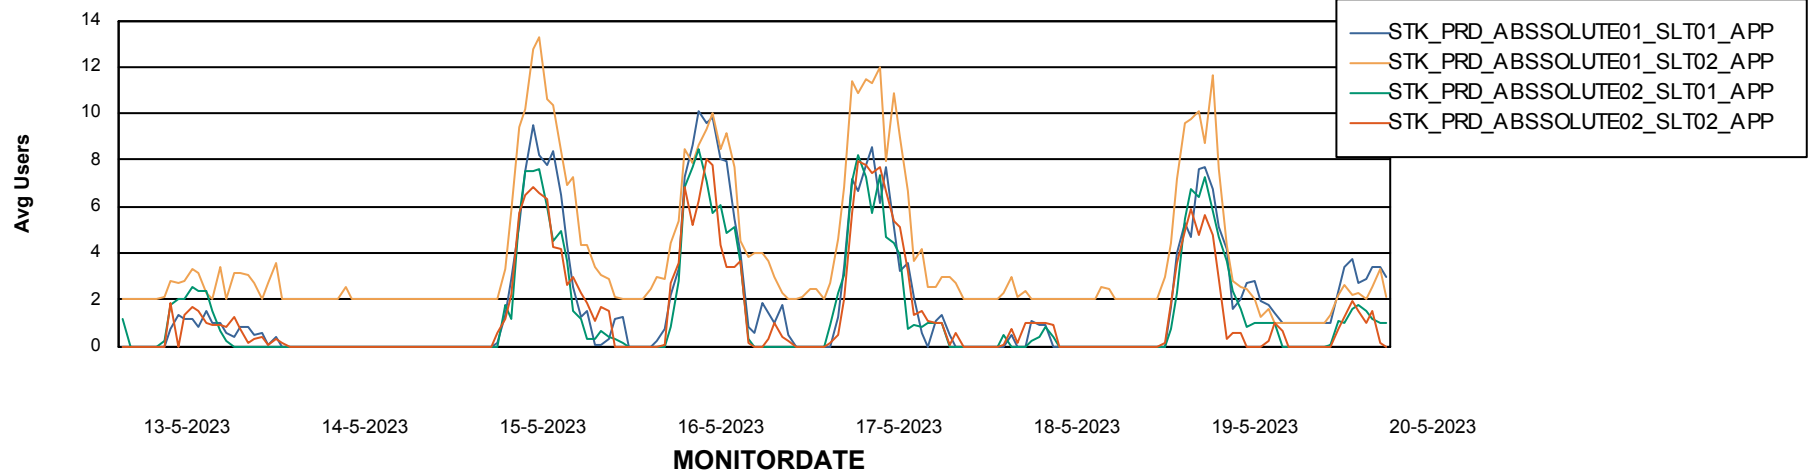

Avg users per day per ABS server