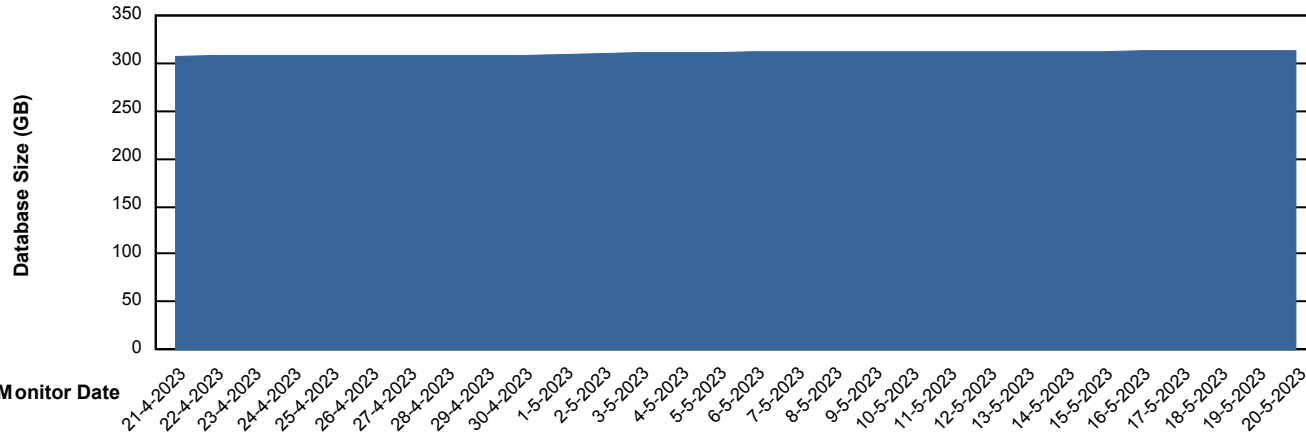

DATABASE SIZE STKDB_Production

Database growth over last month