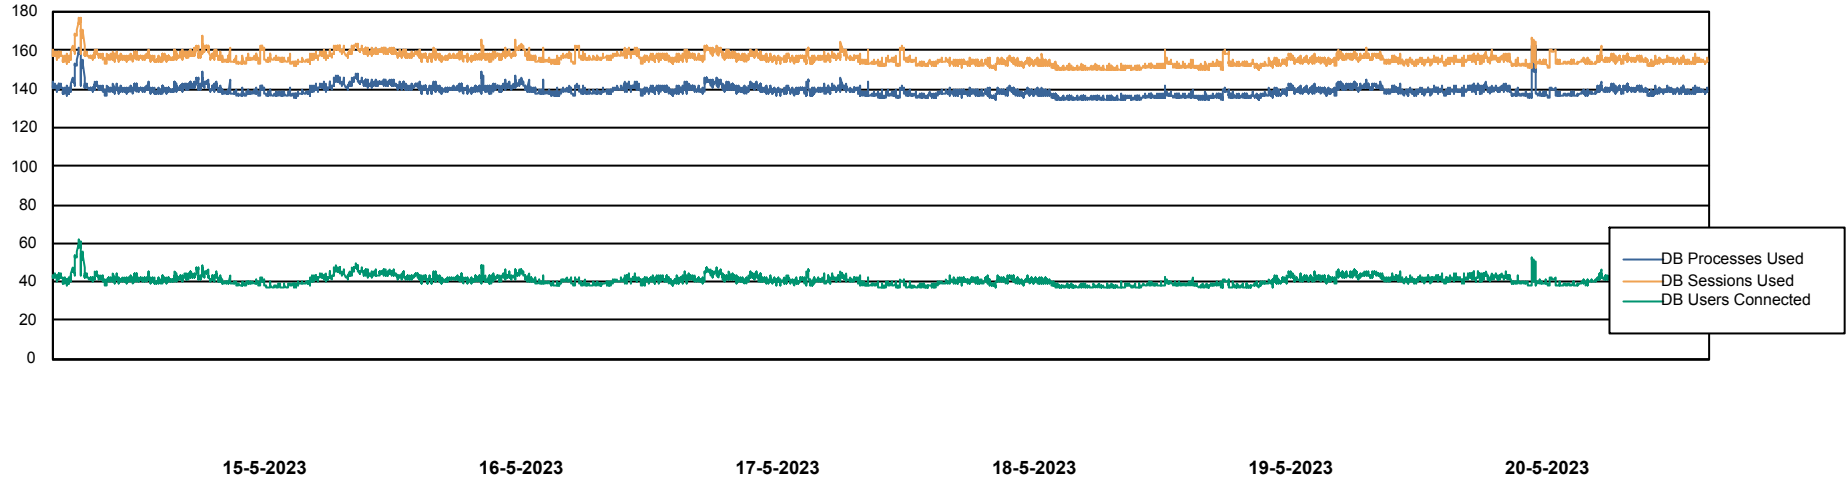

Database Performance STKDB_Production