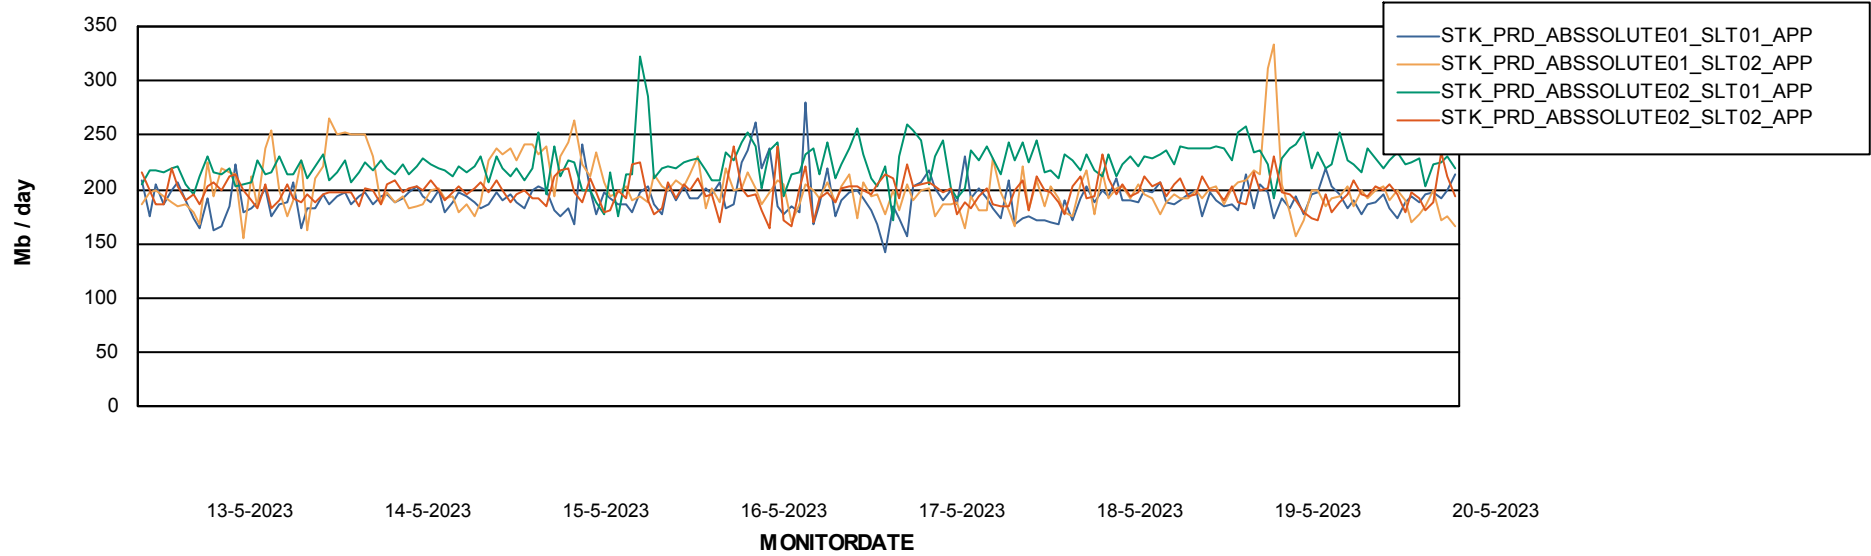

ABSSolute Application Server Services

Avg memory used per ABS Server Service