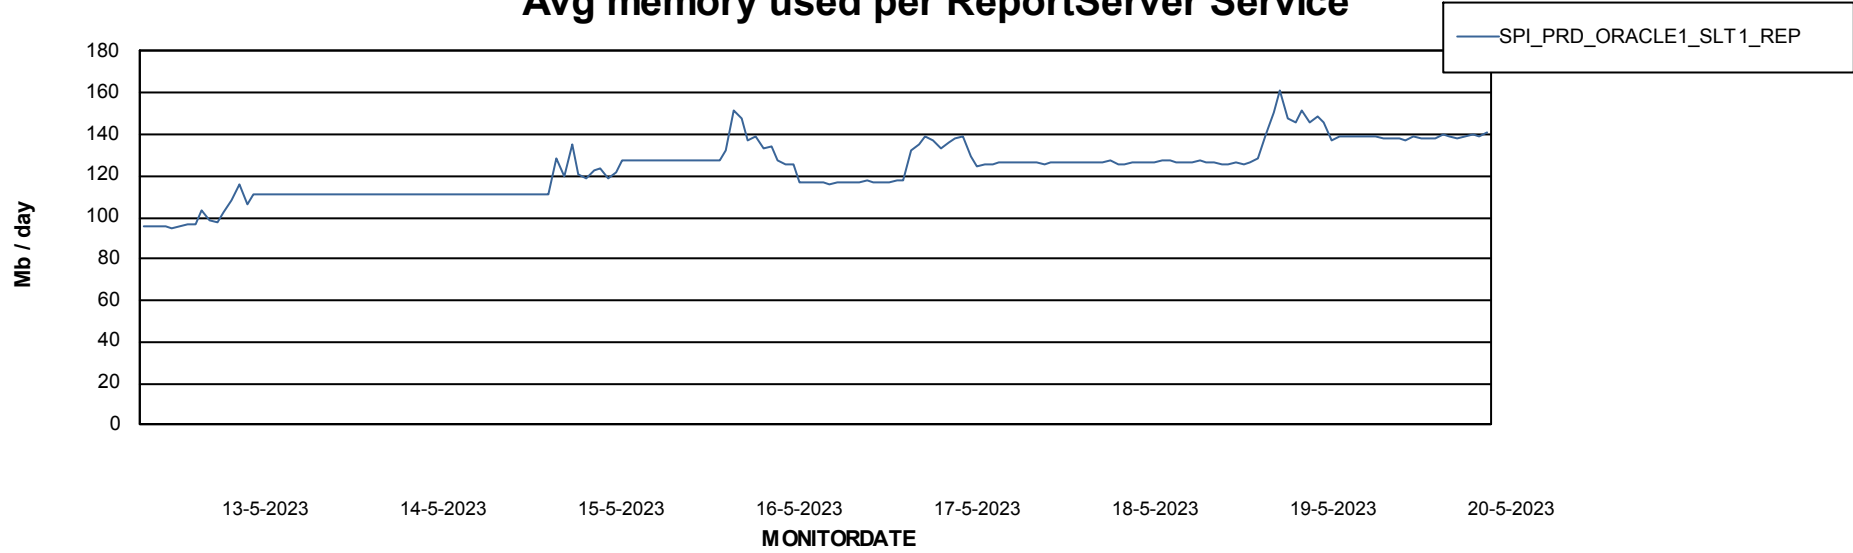

ABSSolute Application ReportServer Services

Avg memory used per ReportServer Service