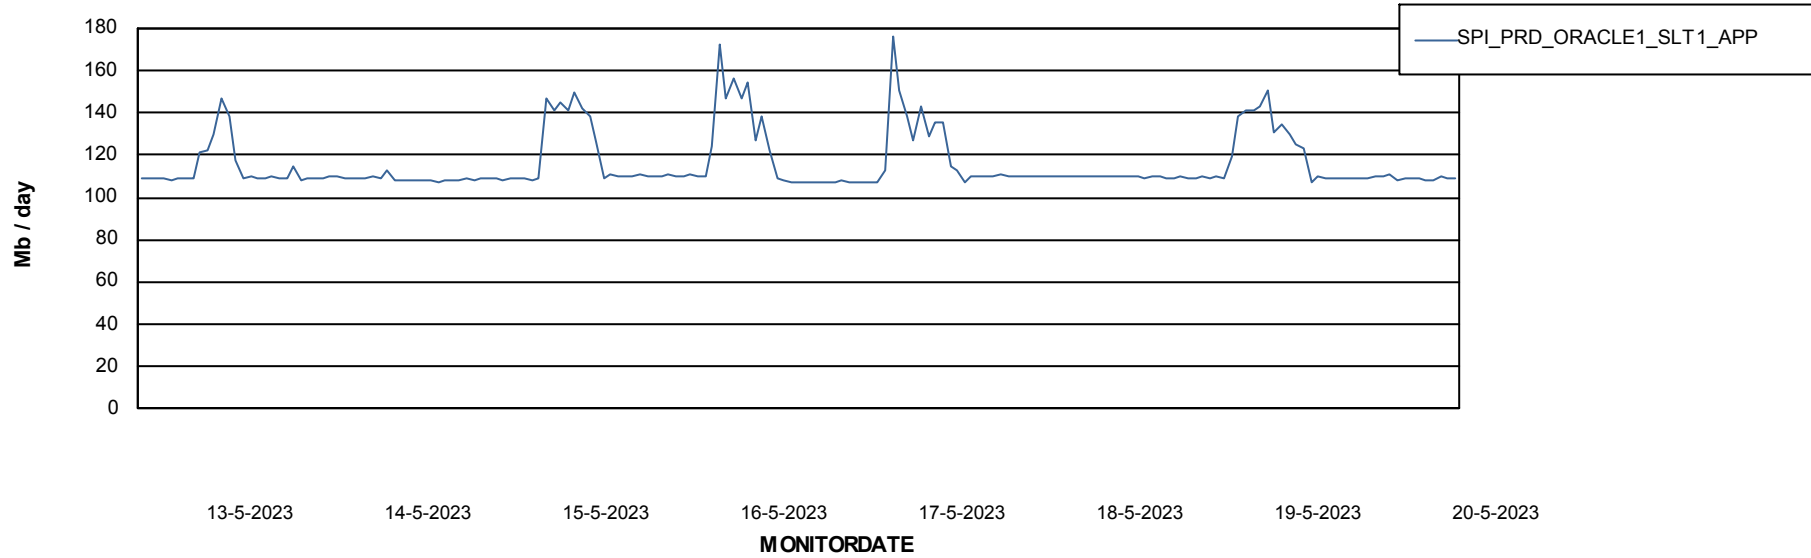

Weekly SLA Customer Report

Customer SPI_Production
Database ID 49

Database Performance SPIDB_Production

DB Processes Max 500

Weekly SLA Customer Report

Customer SPI_Production
Database ID 49

Database Performance SPIDB_Standby

DB Processes Max 500

Weekly SLA Customer Report

Customer SPI_Production
 Database ID 49

DATABASE SIZE SPIDB_Production

Database growth over last month

Database Tablespace SPIDB_Production

Date	Tablespace Name	Filesize (Gb)	Usedsize (Gb)	Percentage free
20-5-2023	ABSDATA	5	3	47
	INDX	8	4	44
19-5-2023	ABSDATA	5	3	47
	INDX	8	4	44
18-5-2023	ABSDATA	5	3	47
	INDX	8	4	44
17-5-2023	ABSDATA	5	3	47
	INDX	8	4	44
16-5-2023	ABSDATA	5	3	47
	INDX	8	4	44
15-5-2023	ABSDATA	5	3	47
	INDX	8	4	44
14-5-2023	ABSDATA	5	3	47
	INDX	8	4	44

Weekly SLA Customer Report

Customer SPI_Production
Database ID 49

ABSSolute Application Server Services

Avg memory used per ABS Server Service

Avg users per day per ABS server

Weekly SLA Customer Report

Customer SPI_Production
Database ID 49