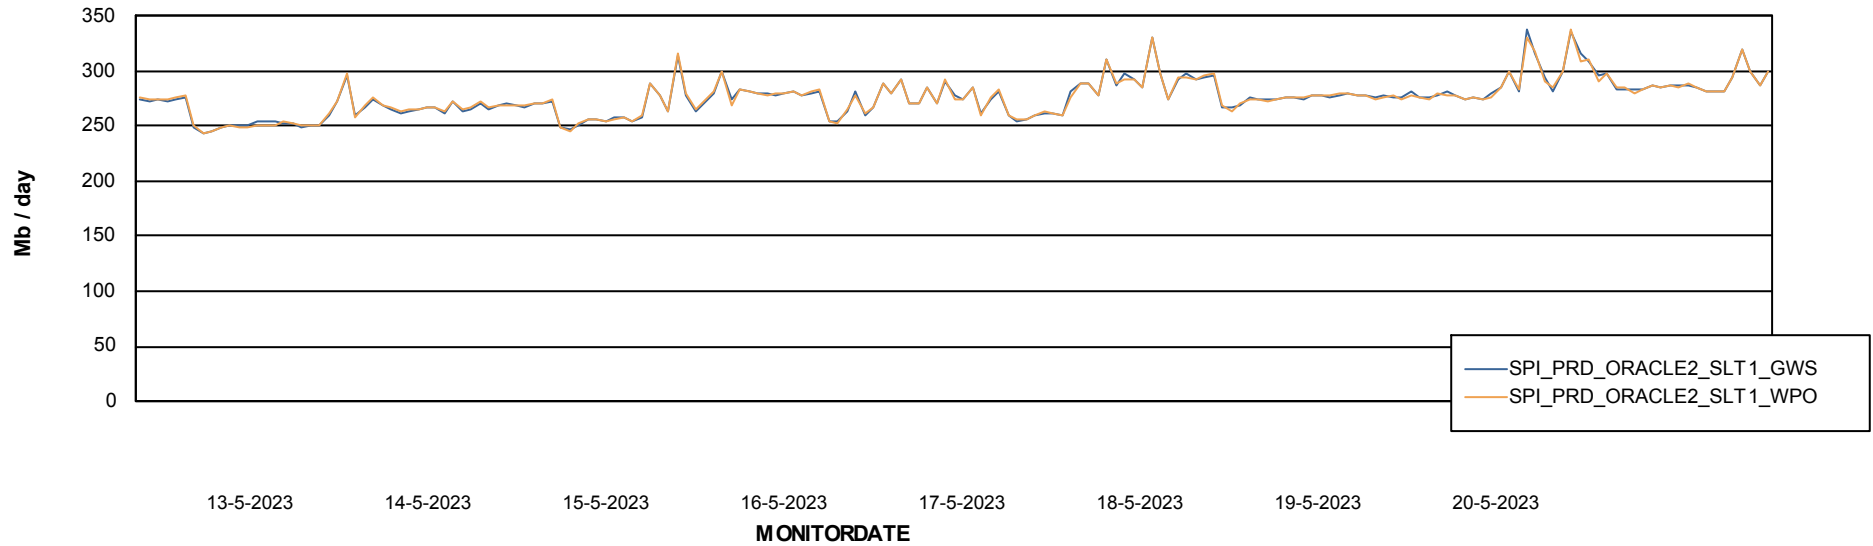

ABSSolute Application ReportServer Services

Avg memory used per ReportServer Service

Weekly SLA Customer Report

Customer SPI_Production
Database ID 49

ABSSolute Web Component Services

Avg memory used per ABS Web component