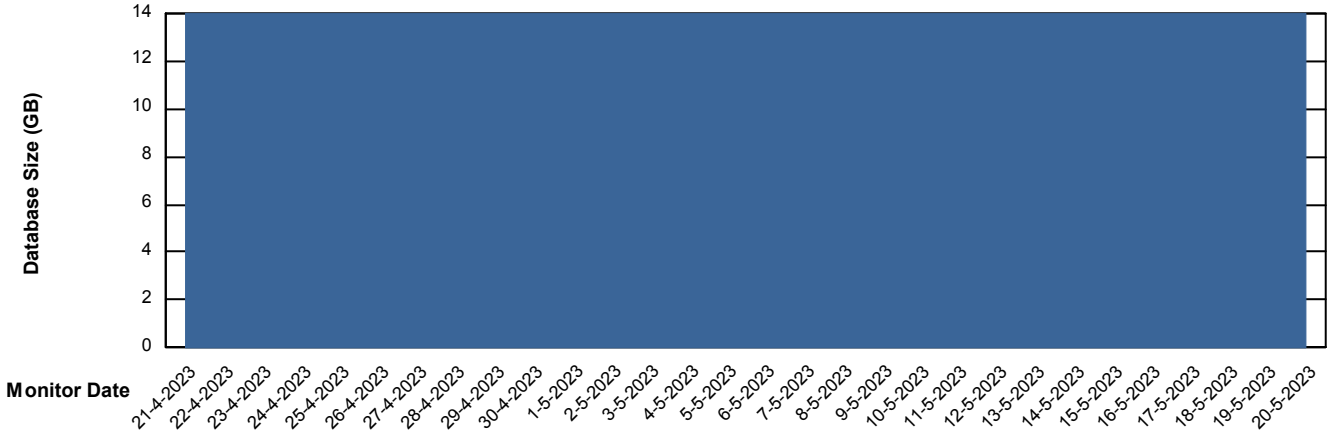

DB Processes Max 500

Weekly SLA Customer Report

Customer SPI_Production
 Database ID 49

DATABASE SIZE SPIDB_Production

Database growth over last month

Database Tablespace SPIDB_Production

Date	Tablespace Name	Filesize (Gb)	Usedsize (Gb)	Percentage free
20-5-2023	ABSDATA	5	3	47
	INDX	8	4	44
19-5-2023	ABSDATA	5	3	47
	INDX	8	4	44
18-5-2023	ABSDATA	5	3	47
	INDX	8	4	44
17-5-2023	ABSDATA	5	3	47
	INDX	8	4	44
16-5-2023	ABSDATA	5	3	47
	INDX	8	4	44
15-5-2023	ABSDATA	5	3	47
	INDX	8	4	44
14-5-2023	ABSDATA	5	3	47
	INDX	8	4	44