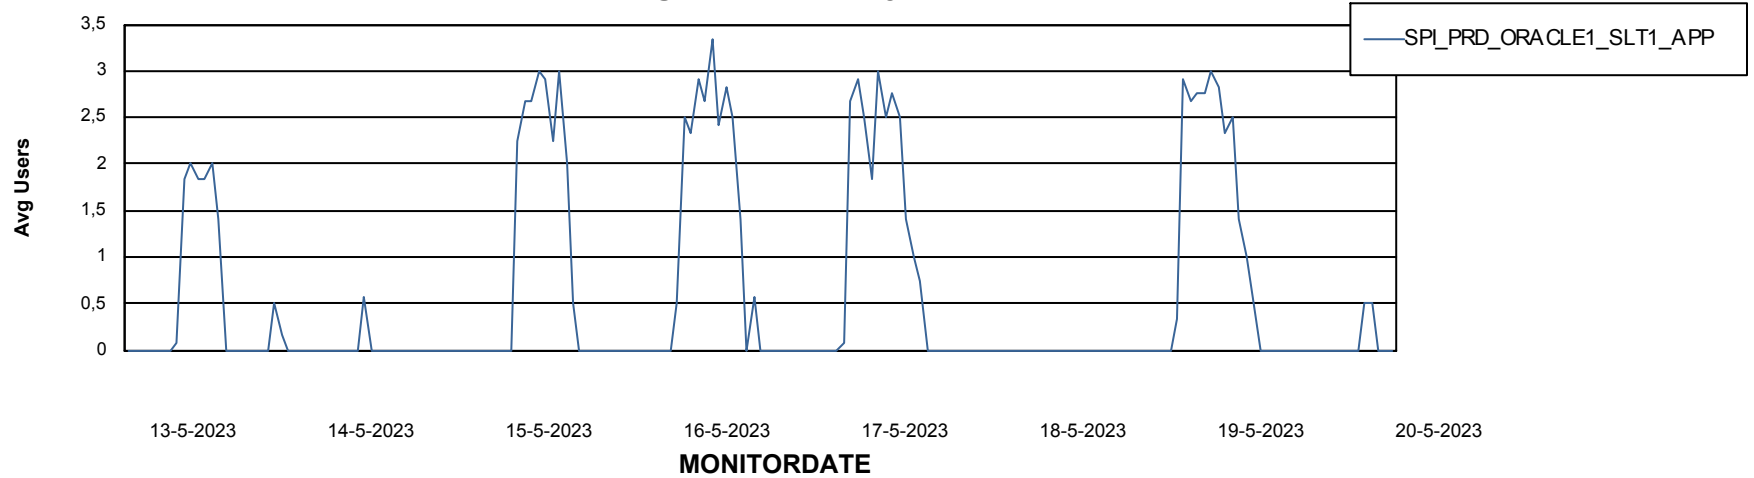

Weekly SLA Customer Report

Customer SPI_Production
Database ID 49

ABSSolute Application Server Services

Avg memory used per ABS Server Service

Avg users per day per ABS server

Weekly SLA Customer Report

Customer SPI_Production
Database ID 49