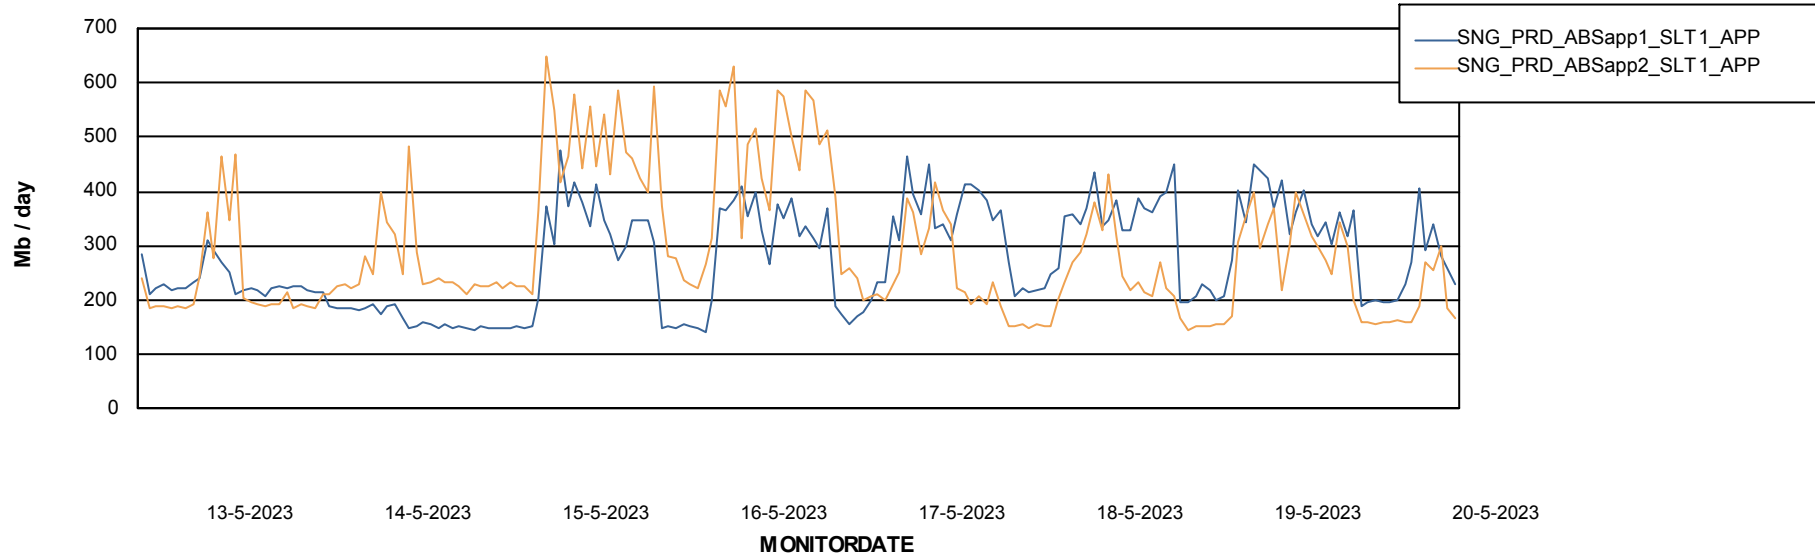

Database Performance SNG_PRD_ORACLE1

Weekly SLA Customer Report

Customer SNG_Production
 Database ID 70

DATABASE SIZE SNG_PRD_ORACLE1

Database growth over last month

Database Tablespace SNG_PRD_ORACLE1

Date	Tablespace Name	Filesize (Gb)	Usedsize (Gb)	Percentage free
20-5-2023	ABSDATA	54	39	28
	INDX	128	104	18
19-5-2023	ABSDATA	54	39	28
	INDX	128	104	18
18-5-2023	ABSDATA	54	39	28
	INDX	128	104	18
17-5-2023	ABSDATA	54	39	28
	INDX	128	104	19
16-5-2023	ABSDATA	54	39	28
	INDX	128	104	19
15-5-2023	ABSDATA	54	39	28
	INDX	128	104	19
14-5-2023	ABSDATA	54	39	28
	INDX	128	104	19

Weekly SLA Customer Report

Customer SNG_Production
Database ID 70

ABSSolute Application Server Services

Avg memory used per ABS Server Service

Avg users per day per ABS server

Weekly SLA Customer Report

Customer SNG_Production
Database ID 70