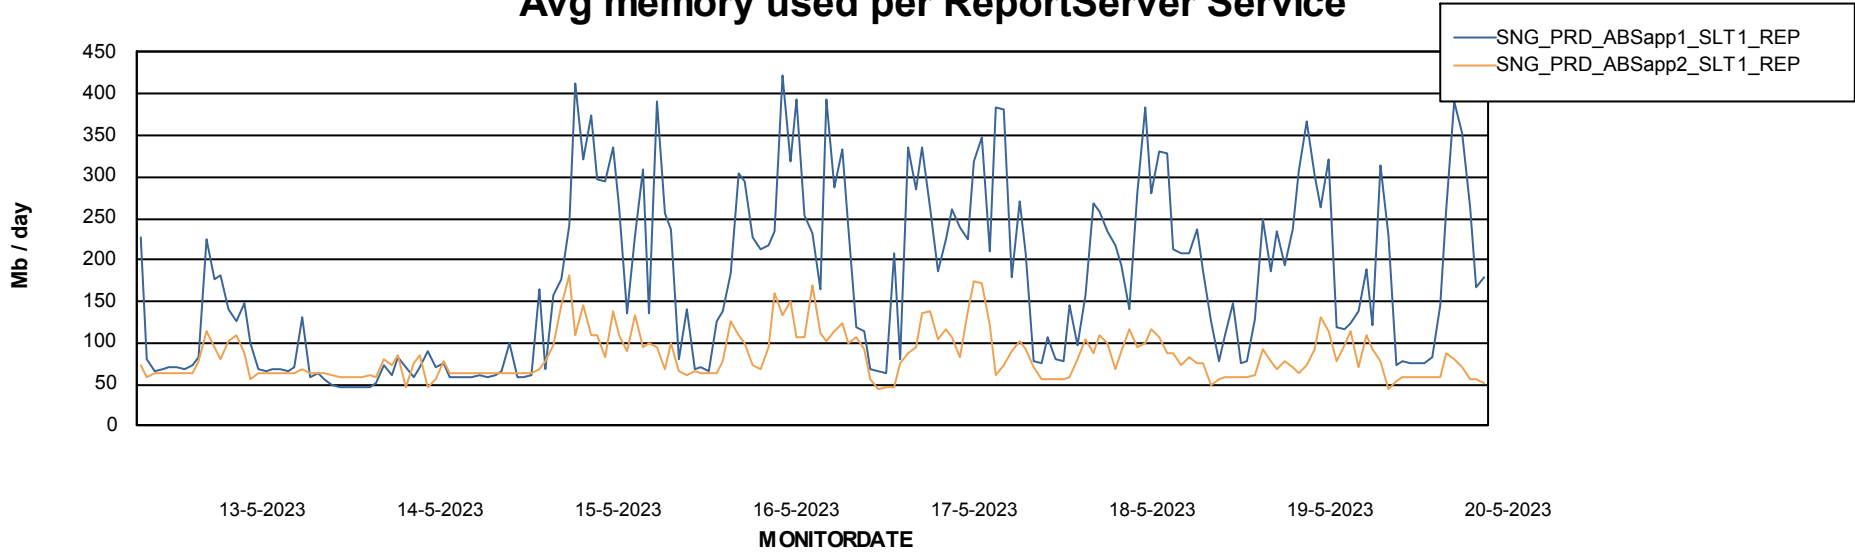

ABSSolute Application ReportServer Services

Avg memory used per ReportServer Service