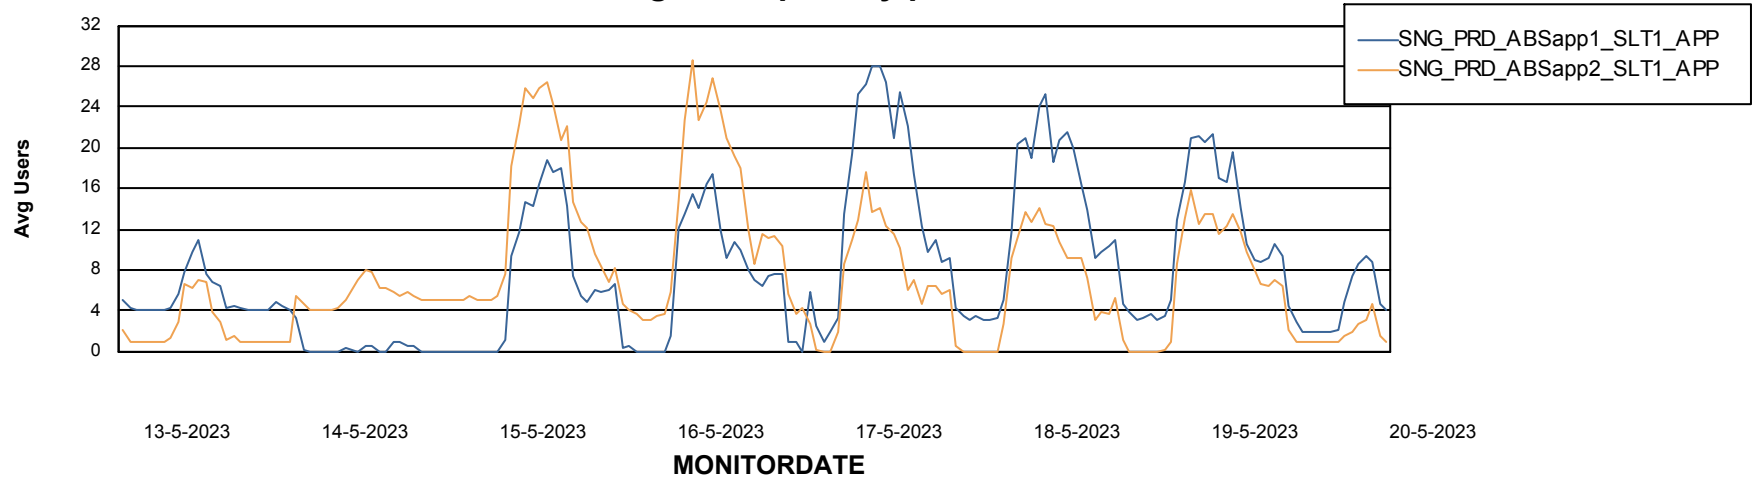

Database Performance SNG_PRD_ORACLE1

Weekly SLA Customer Report

Customer SNG_Production
 Database ID 70

DATABASE SIZE SNG_PRD_ORACLE1

Database growth over last month

Database Tablespace SNG_PRD_ORACLE1

Date	Tablespace Name	Filesize (Gb)	Usedsize (Gb)	Percentage free
20-5-2023	ABSDATA	54	39	28
	INDX	128	104	18
19-5-2023	ABSDATA	54	39	28
	INDX	128	104	18
18-5-2023	ABSDATA	54	39	28
	INDX	128	104	18
17-5-2023	ABSDATA	54	39	28
	INDX	128	104	19
16-5-2023	ABSDATA	54	39	28
	INDX	128	104	19
15-5-2023	ABSDATA	54	39	28
	INDX	128	104	19
14-5-2023	ABSDATA	54	39	28
	INDX	128	104	19

Weekly SLA Customer Report

Customer SNG_Production
Database ID 70

ABSSolute Application Server Services

Avg memory used per ABS Server Service

Avg users per day per ABS server

Weekly SLA Customer Report

Customer SNG_Production
Database ID 70