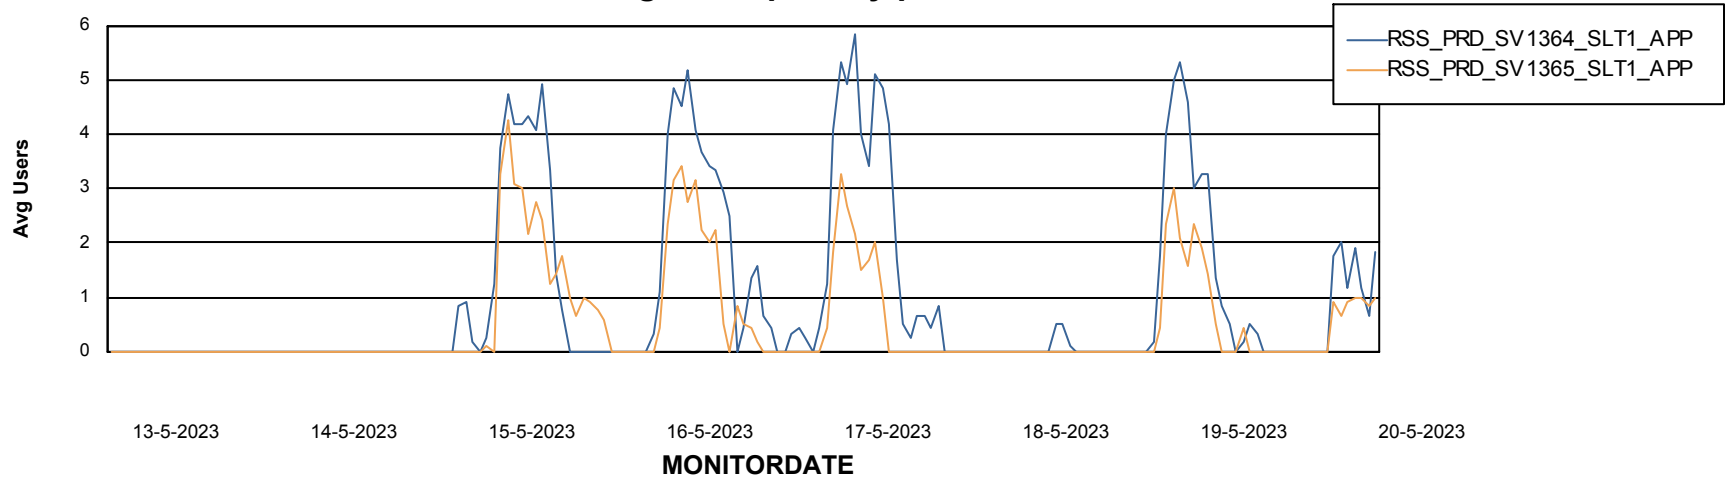

Avg users per day per ABS server