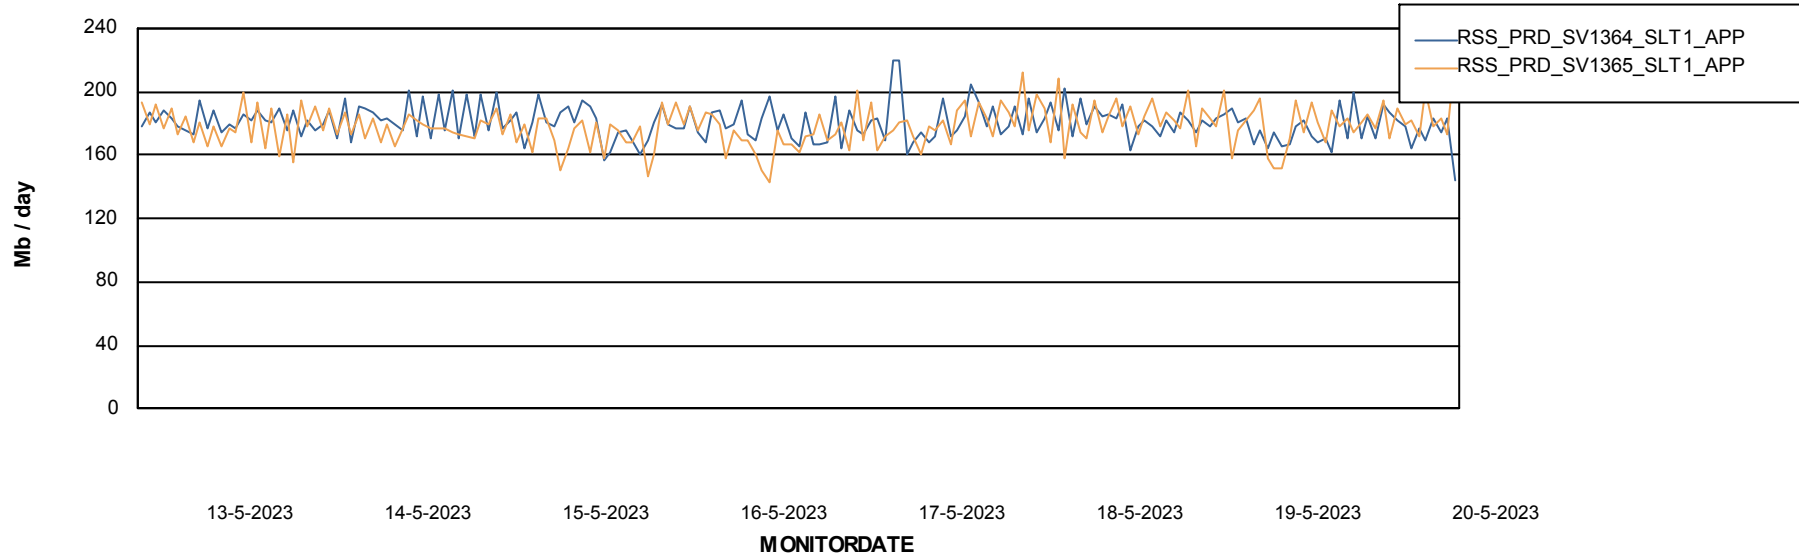

ABSSolute Application Server Services

Avg memory used per ABS Server Service