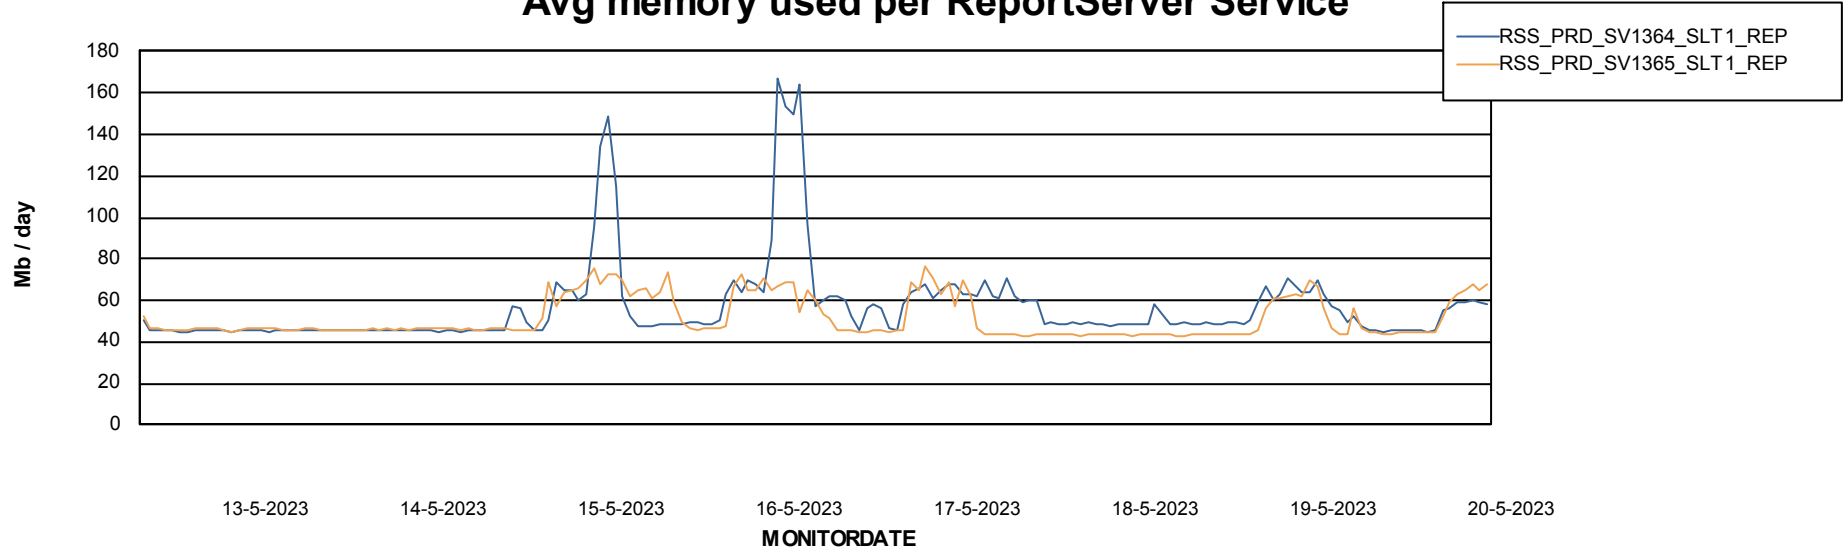

ABSSolute Application ReportServer Services

Avg memory used per ReportServer Service