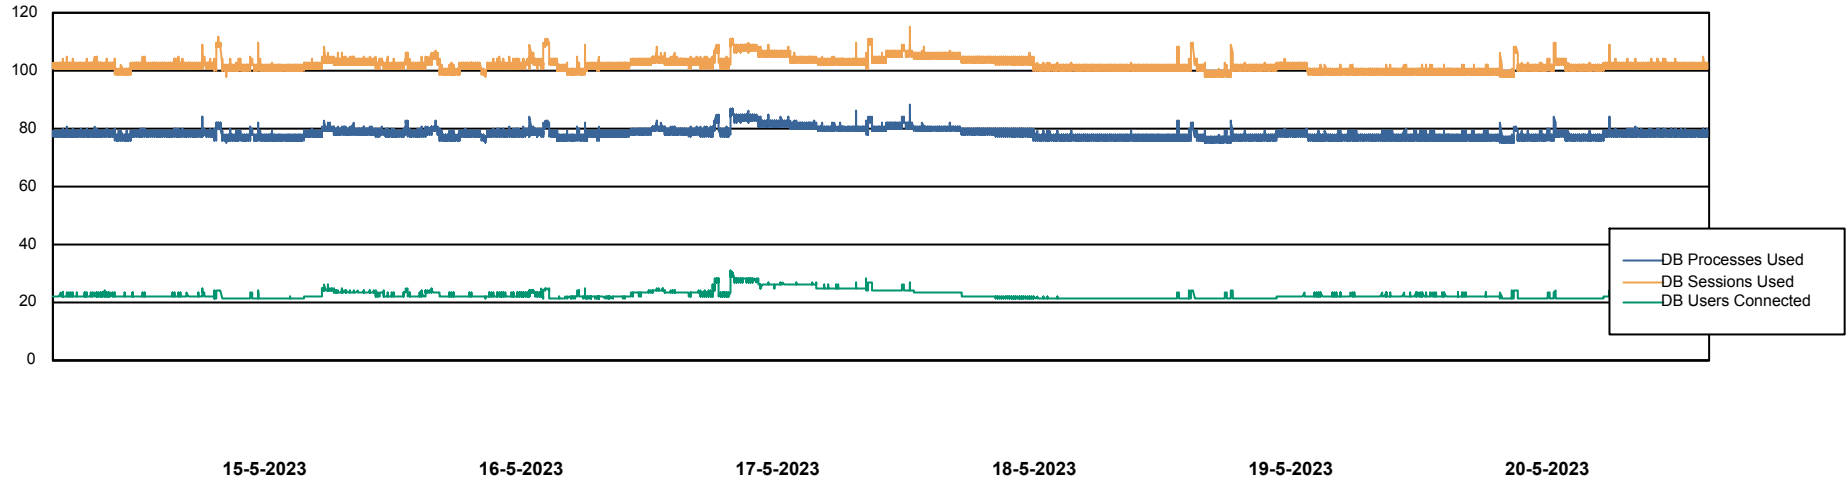

Database Performance RSS_PRD_SV1364_PRD_DB