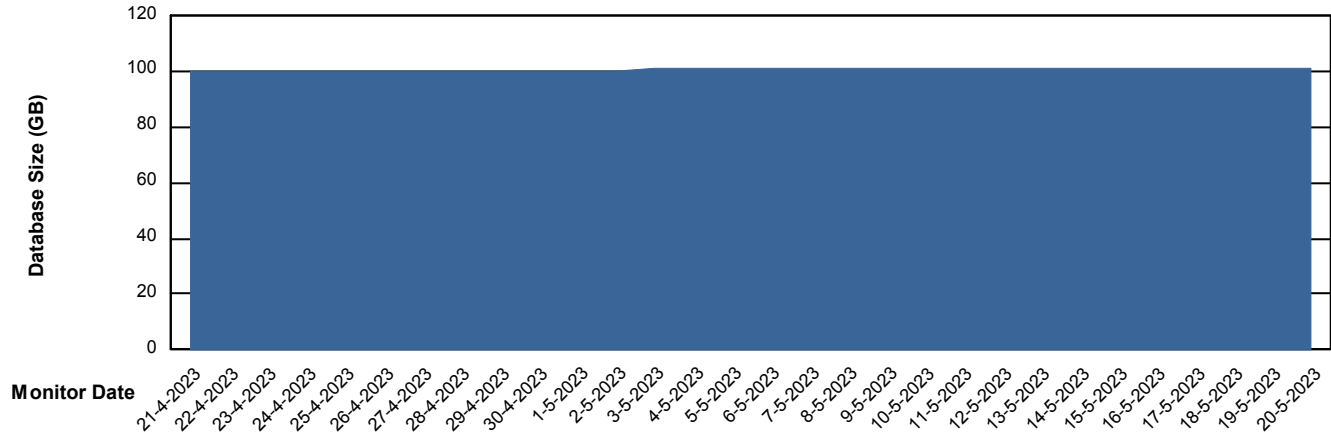

DATABASE SIZE RSS_PRD_SV1364_PRD_DB

Database growth over last month