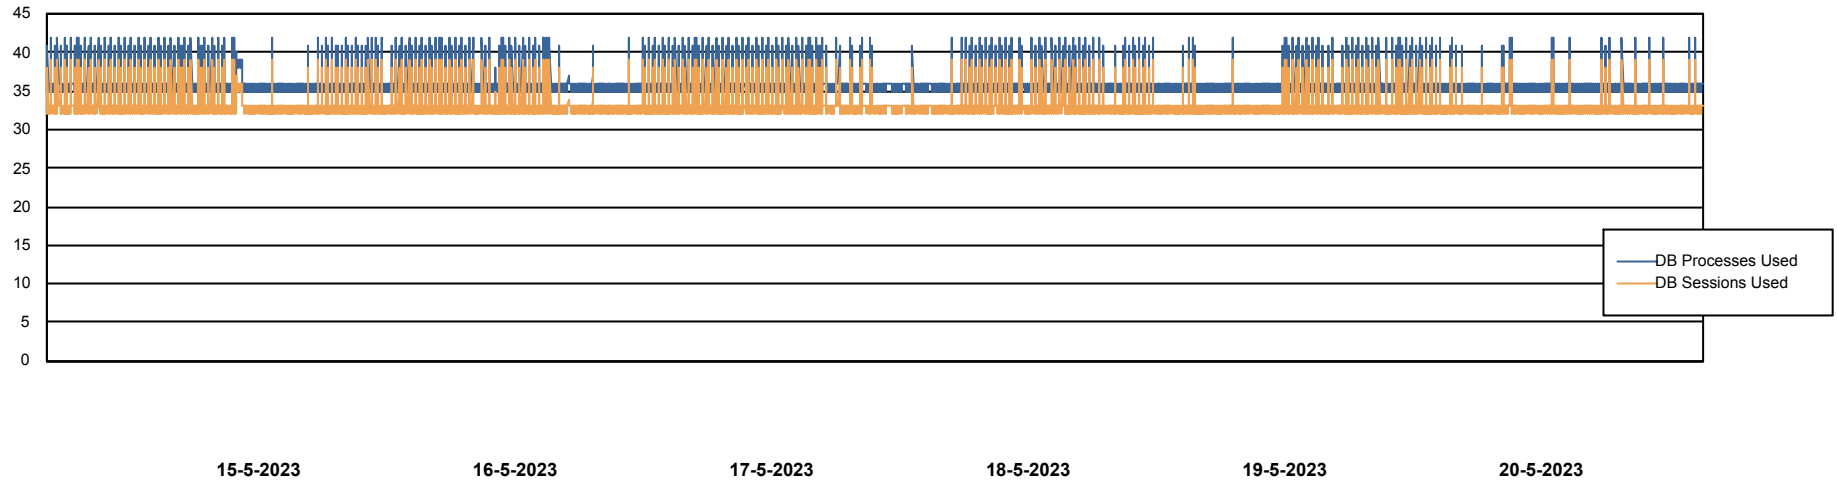

Weekly SLA Customer Report

Customer RFL_Production
Database ID 36

Database Performance RFLDB_Production

Weekly SLA Customer Report

Customer RFL_Production
Database ID 36

Database Performance RFLDB_Standby

DB Processes Max 1,000

Weekly SLA Customer Report

Customer RFL_Production
 Database ID 36

DATABASE SIZE RFLDB_Production

Database growth over last month

Database Tablespace RFLDB_Production

Date	Tablespace Name	Filesize (Gb)	Usedsize (Gb)	Percentage free
20-5-2023	ABSDATA	92	77	16
	INDX	239	201	16
19-5-2023	ABSDATA	92	77	16
	INDX	239	201	16
18-5-2023	ABSDATA	92	77	16
	INDX	239	201	16
17-5-2023	ABSDATA	92	77	16
	INDX	239	200	16
16-5-2023	ABSDATA	92	77	16
	INDX	239	200	16
15-5-2023	ABSDATA	92	77	16
	INDX	239	200	16
14-5-2023	ABSDATA	92	77	16
	INDX	239	200	16