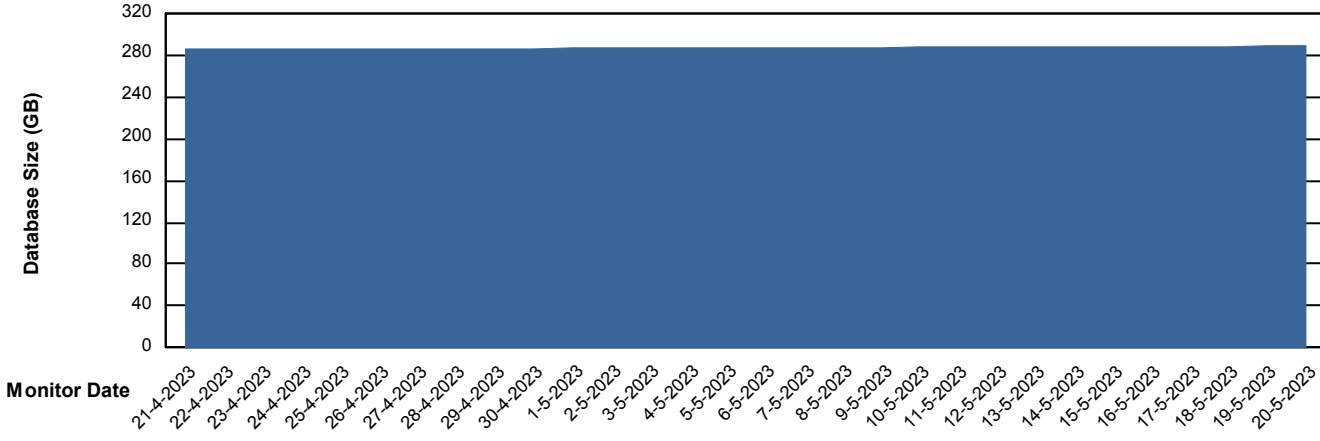

Weekly SLA Customer Report

Customer RFL_Production
Database ID 36

Database Performance RFLDB_Production

Weekly SLA Customer Report

Customer RFL_Production
Database ID 36

Database Performance RFLDB_Standby

DB Processes Max 1,000

Weekly SLA Customer Report

Customer RFL_Production
 Database ID 36

DATABASE SIZE RFLDB_Production

Database growth over last month

Database Tablespace RFLDB_Production

Date	Tablespace Name	Filesize (Gb)	Usedsize (Gb)	Percentage free
20-5-2023	ABSDATA	92	77	16
	INDX	239	201	16
19-5-2023	ABSDATA	92	77	16
	INDX	239	201	16
18-5-2023	ABSDATA	92	77	16
	INDX	239	201	16
17-5-2023	ABSDATA	92	77	16
	INDX	239	200	16
16-5-2023	ABSDATA	92	77	16
	INDX	239	200	16
15-5-2023	ABSDATA	92	77	16
	INDX	239	200	16
14-5-2023	ABSDATA	92	77	16
	INDX	239	200	16