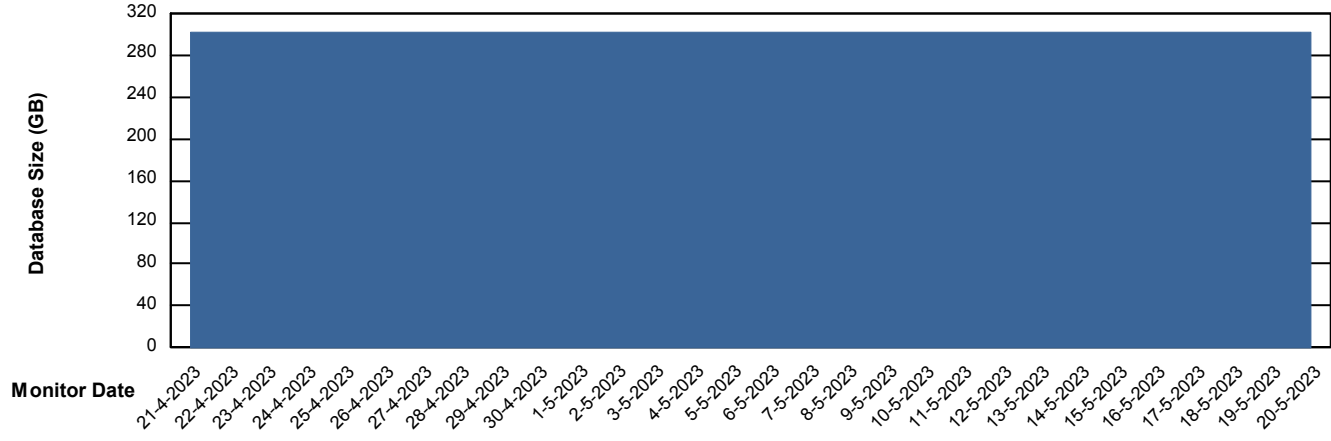

Weekly SLA Customer Report

Customer PHS_Production
Database ID 47

Database Performance PHSDB_Test

Weekly SLA Customer Report

Customer PHS_Production
Database ID 47

DATABASE SIZE PHSDB_Production

Database growth over last month