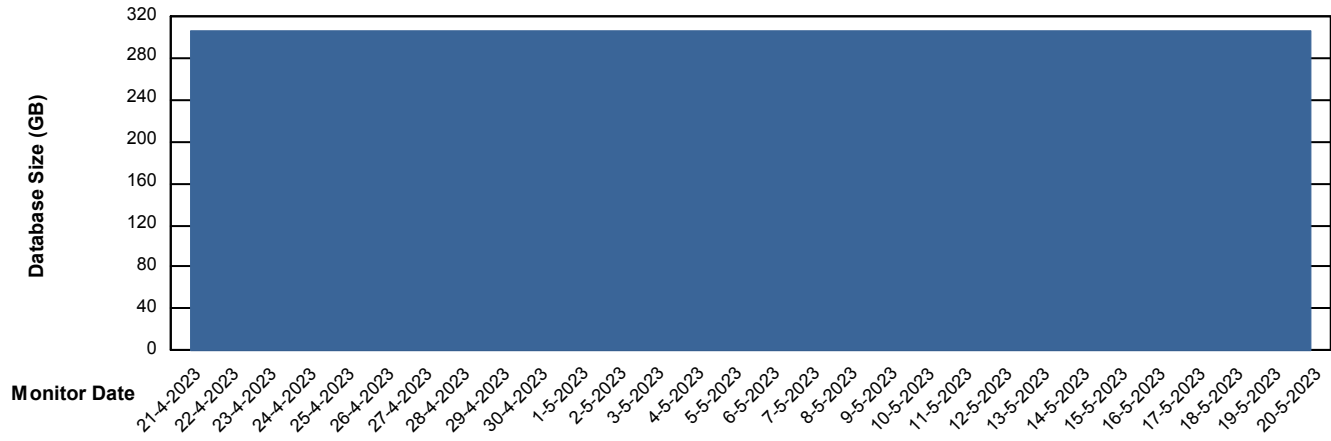

DATABASE SIZE PHSDB_Test

Database growth over last month