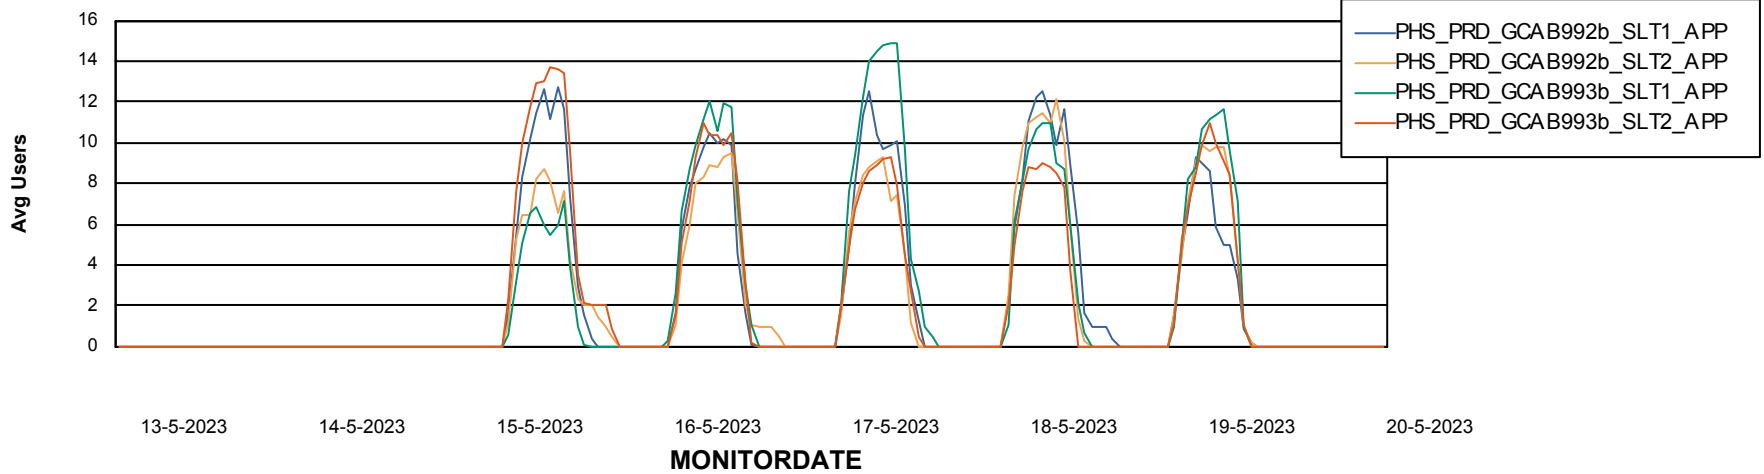

Avg users per day per ABS server