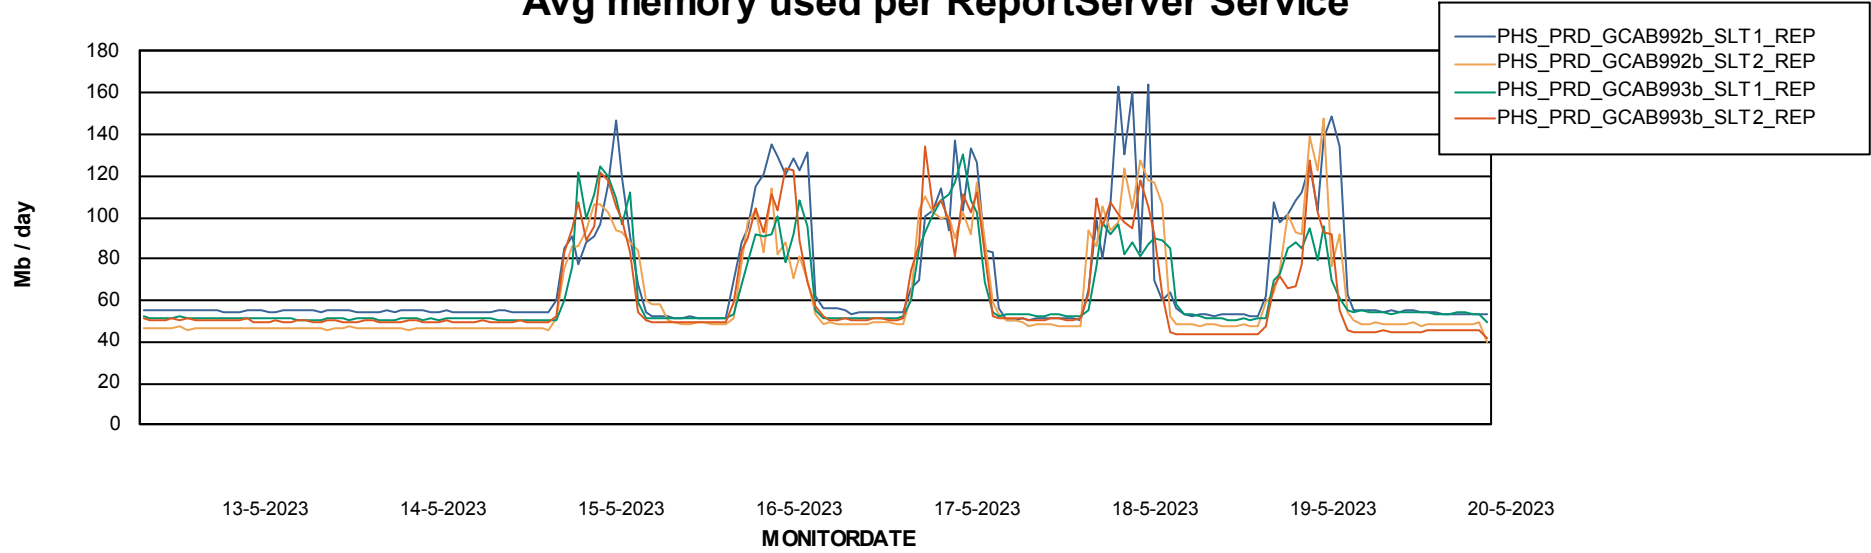

Avg users per day per ABS server

Weekly SLA Customer Report

Customer PHS_Production
Database ID 47

ABSSolute Application ReportServer Services

Avg memory used per ReportServer Service

Weekly SLA Customer Report