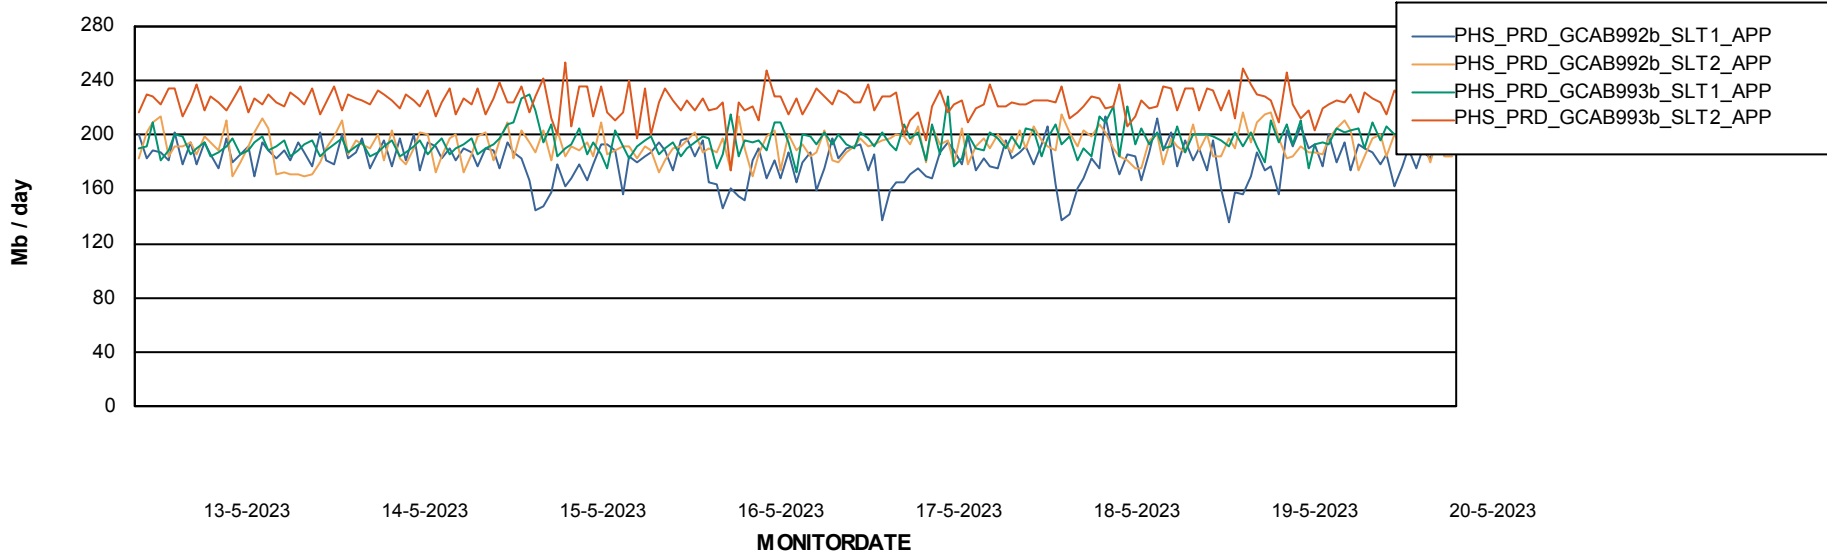

Standby Database Health PHS_Production

Recovery lag for last 7 days

Weekly SLA Customer Report

Customer PHS_Production
Database ID 47

ABSSolute Application Server Services

Avg memory used per ABS Server Service