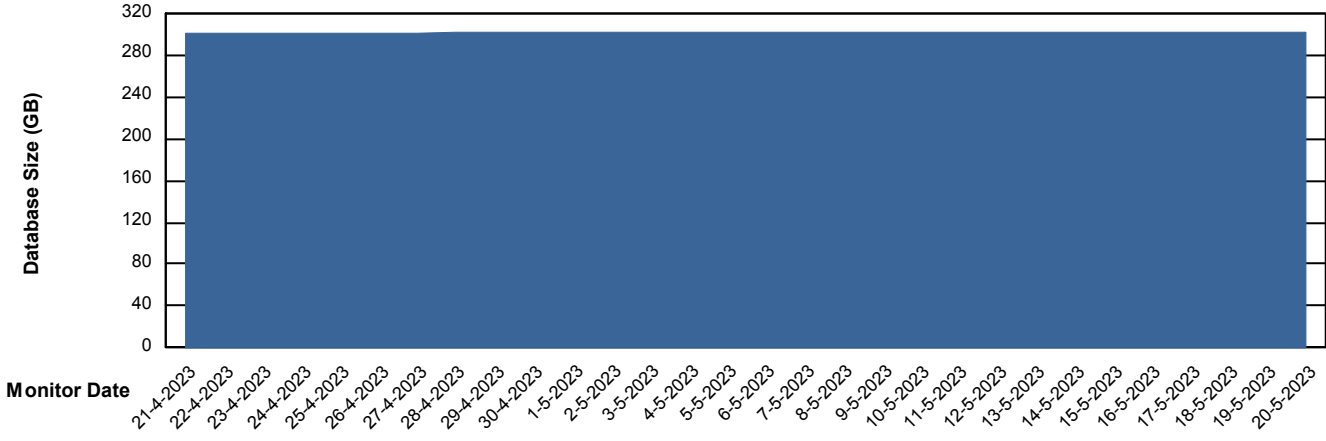

Weekly SLA Customer Report

Customer PCO_Production (Bronze)
Database ID 44

Database Performance PCODB_Production

Weekly SLA Customer Report

Customer PCO_Production (Bronze)
 Database ID 44

DATABASE SIZE PCODB_Production

Database growth over last month

Database Tablespace PCODB_Production

Date	Tablespace Name	Filesize (Gb)	Usedsize (Gb)	Percentage free
20-5-2023	ABSDATA	238	115	52
	INDX	329	184	44
19-5-2023	ABSDATA	238	115	52
	INDX	329	184	44
18-5-2023	ABSDATA	238	115	52
	INDX	329	184	44
17-5-2023	ABSDATA	238	115	52
	INDX	329	184	44
16-5-2023	ABSDATA	238	115	52
	INDX	329	184	44
15-5-2023	ABSDATA	238	115	52
	INDX	329	184	44
14-5-2023	ABSDATA	238	115	52
	INDX	329	184	44