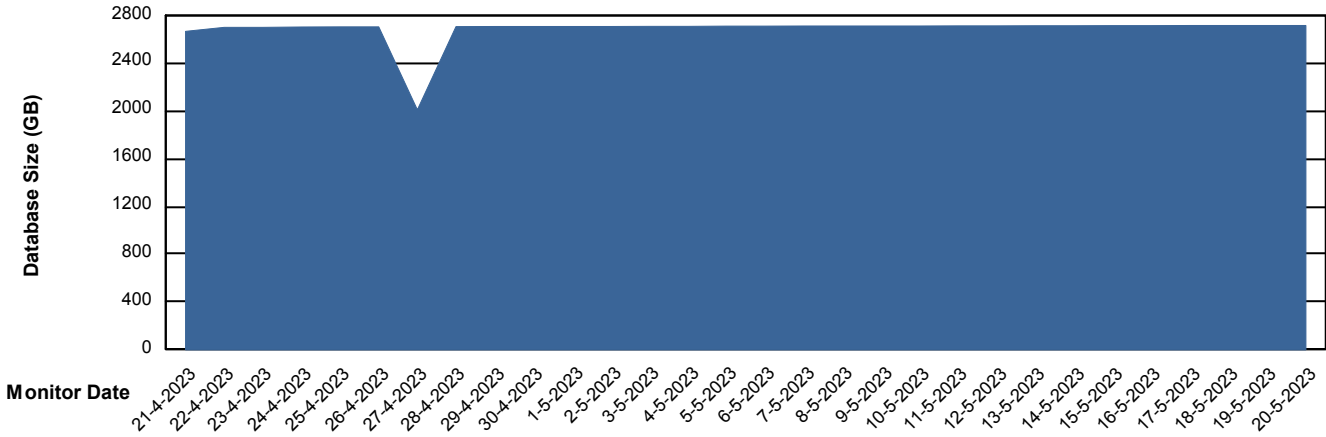

DATABASE SIZE LTS_TEST_CLSABSDB01T_TSTDB

Database growth over last month