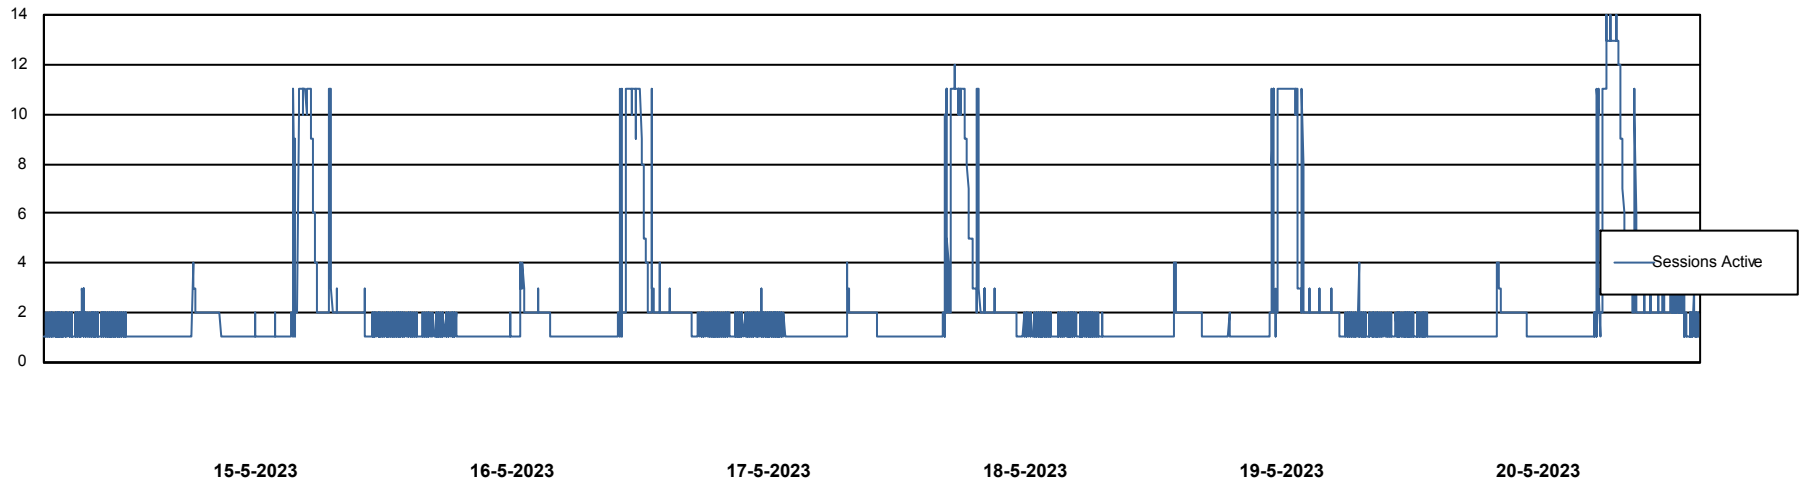

Database Performance LTS_TEST_CLSABSDB01T_TSTDB