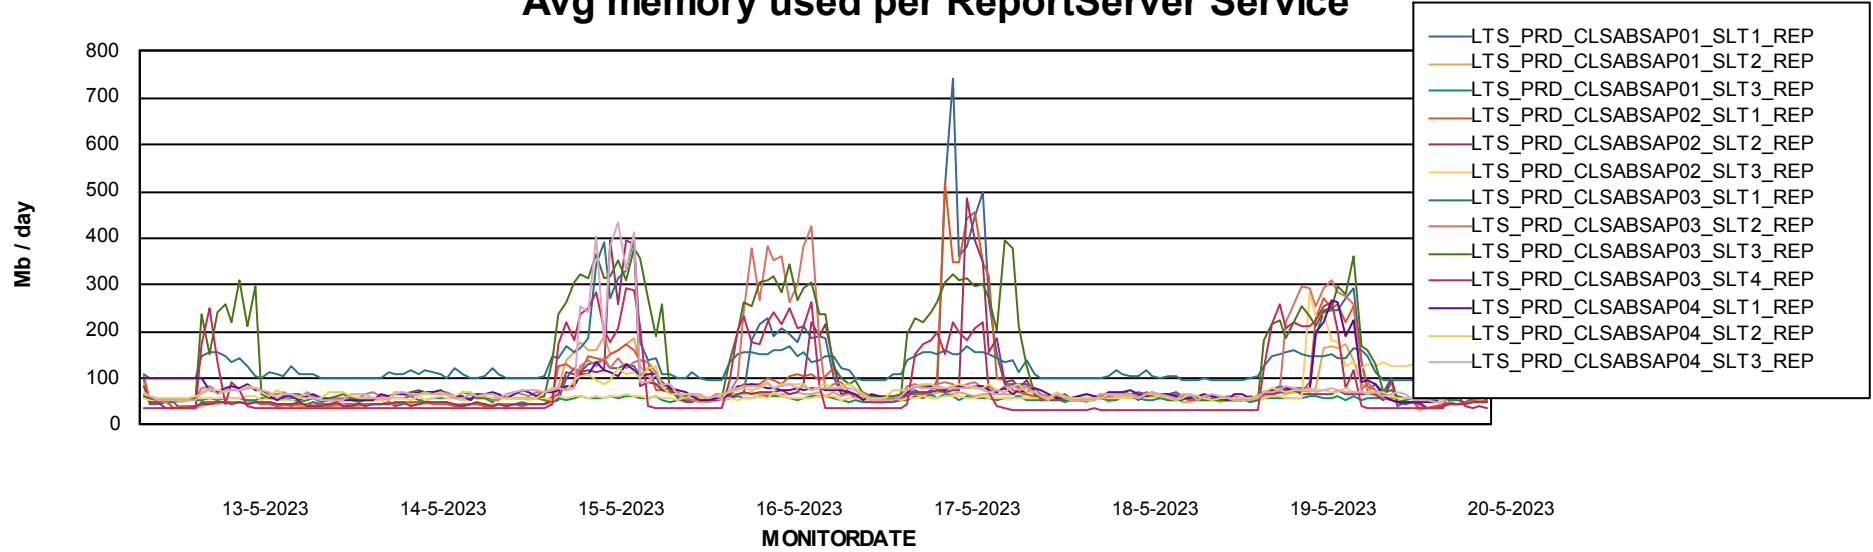

ABSSolute Application ReportServer Services

Avg memory used per ReportServer Service