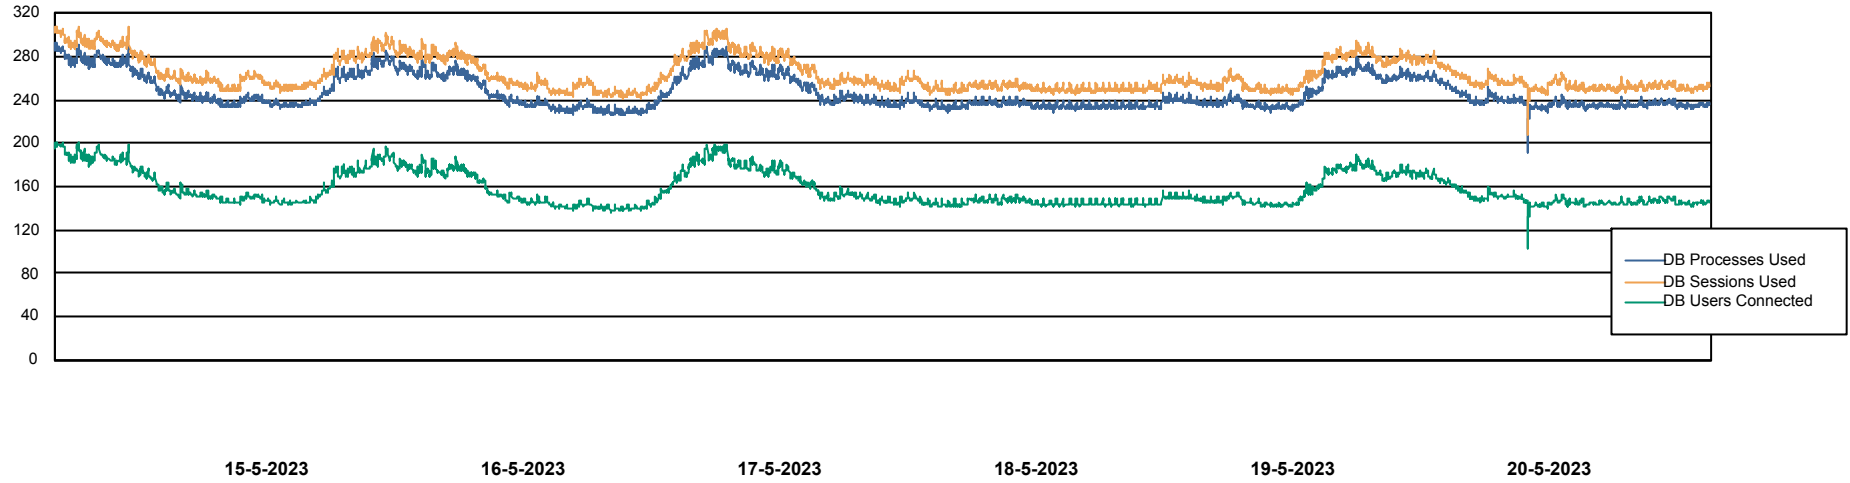

Weekly SLA Customer Report

Customer LTS(CleanLease)_Production
Database ID 126

Database Performance LTS_PROD_CLSABSBI01_BI

Weekly SLA Customer Report

Customer LTS(CleanLease)_Production
Database ID 126

Database Performance LTS_PROD_CLSABSD01_PRDB