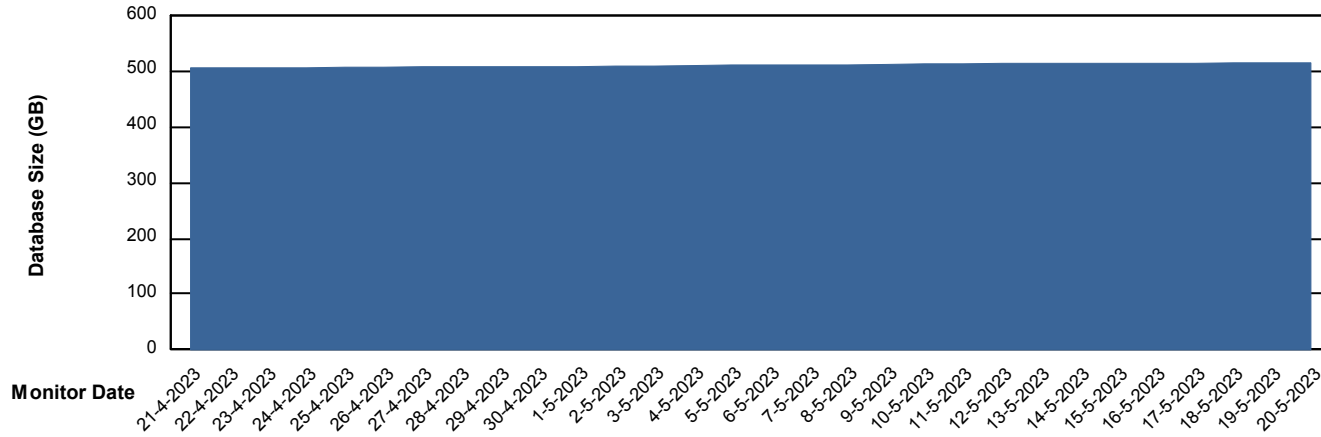

DATABASE SIZE LTS_PROD_CLSABSBI01_BI

Database growth over last month