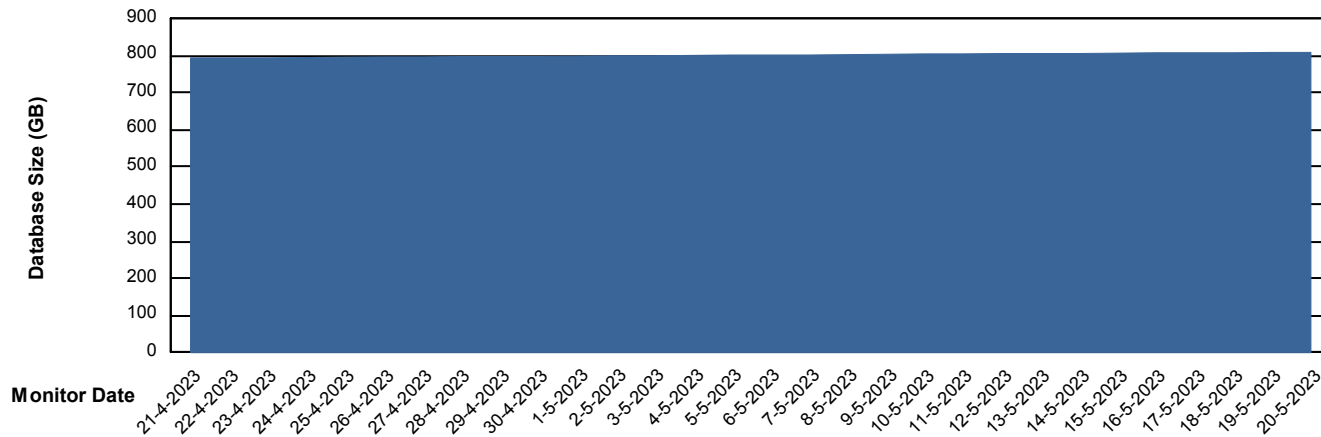

Customer LTS(CleanLease)_Production
Database ID 126

DATABASE SIZE LTS_PROD_CLSABSBI01_BI

Database growth over last month

DATABASE SIZE LTS_PROD_CLSABSDB01_PRDB

Database growth over last month

Weekly SLA Customer Report