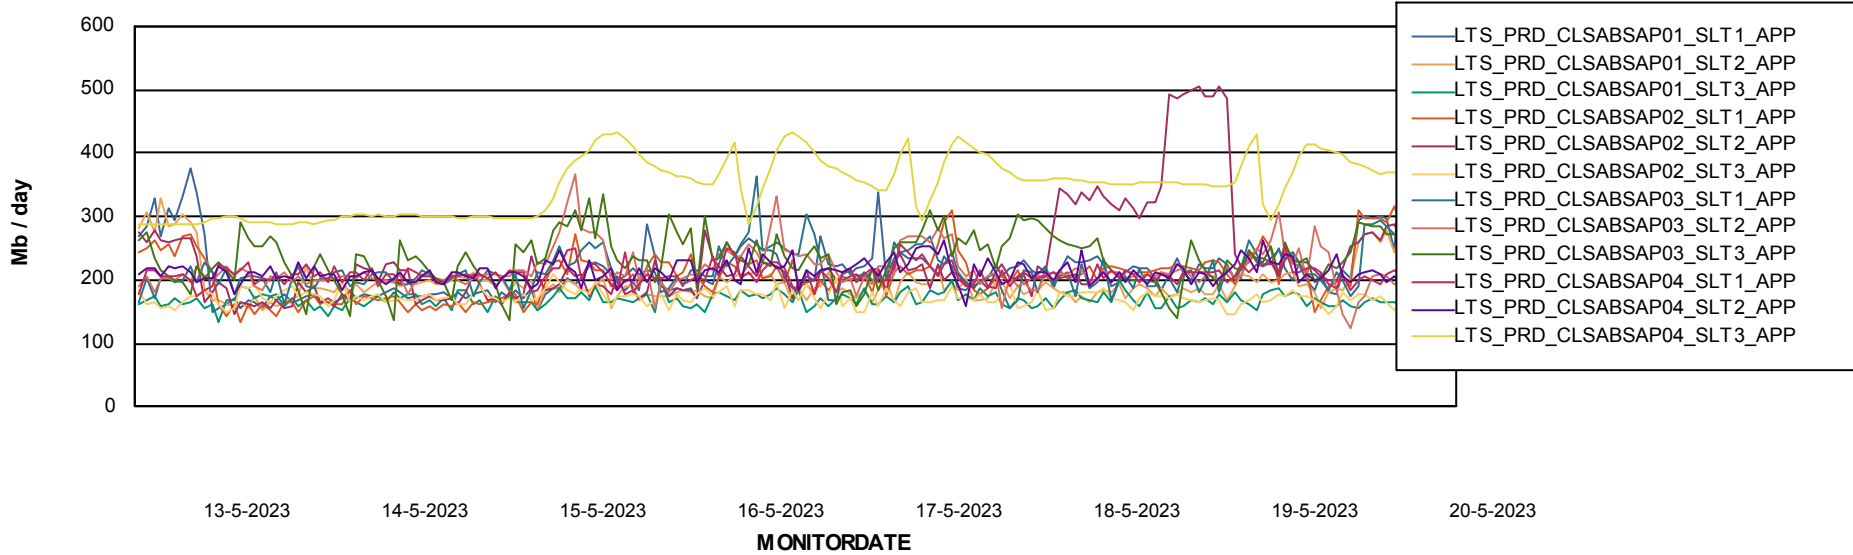

ABSSolute Application Server Services

Avg memory used per ABS Server Service