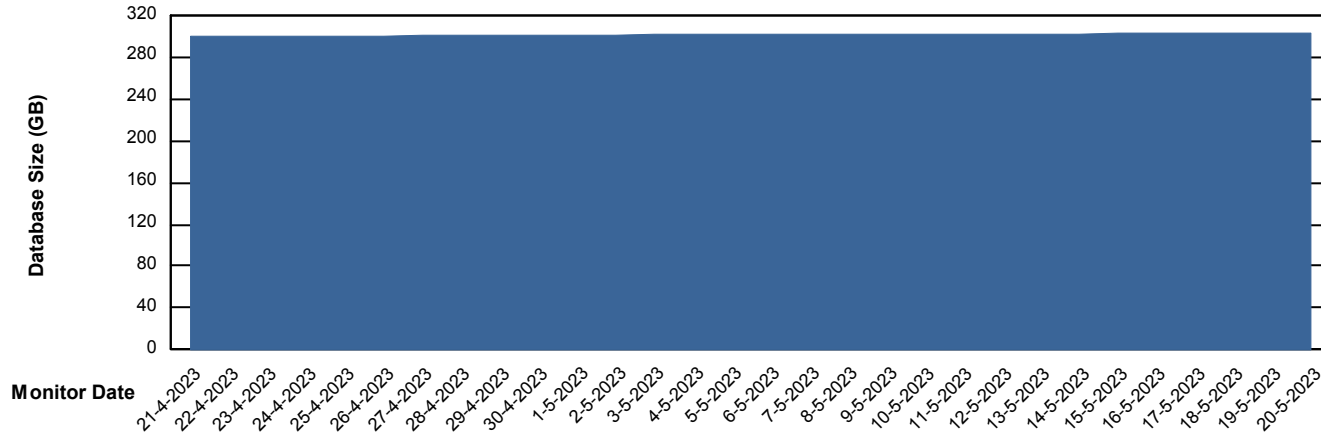

Weekly SLA Customer Report

Customer LLG_Production
Database ID 53

DATABASE SIZE LLGDB_Production

Database growth over last month

DATABASE SIZE LLGDBBI_Production

Database growth over last month

Weekly SLA Customer Report