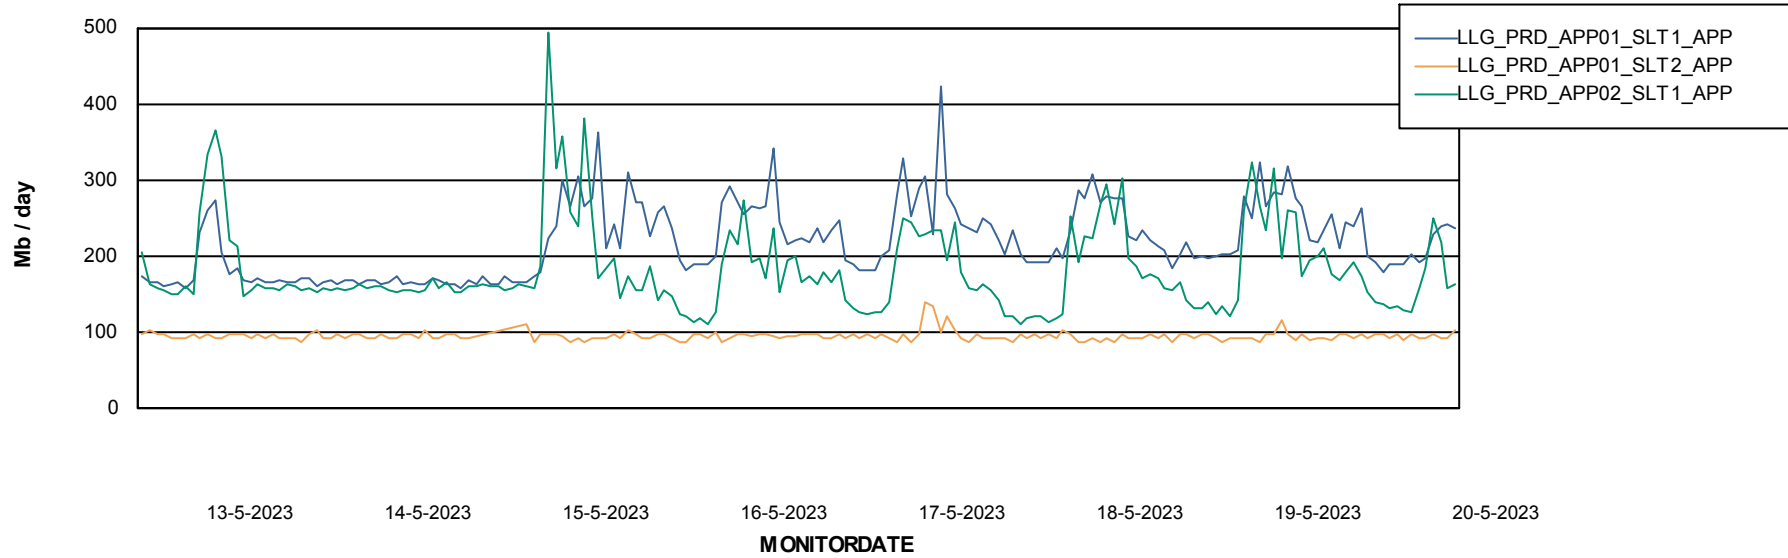

ABSSolute Application Server Services

Avg memory used per ABS Server Service