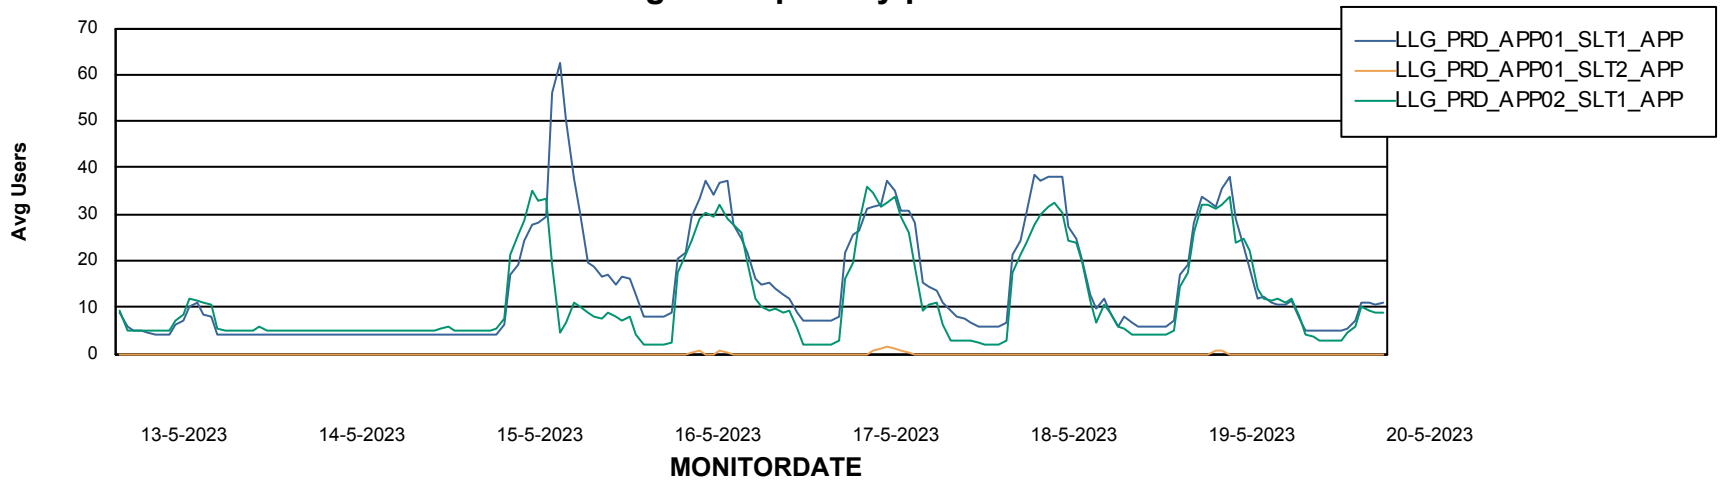

Avg users per day per ABS server