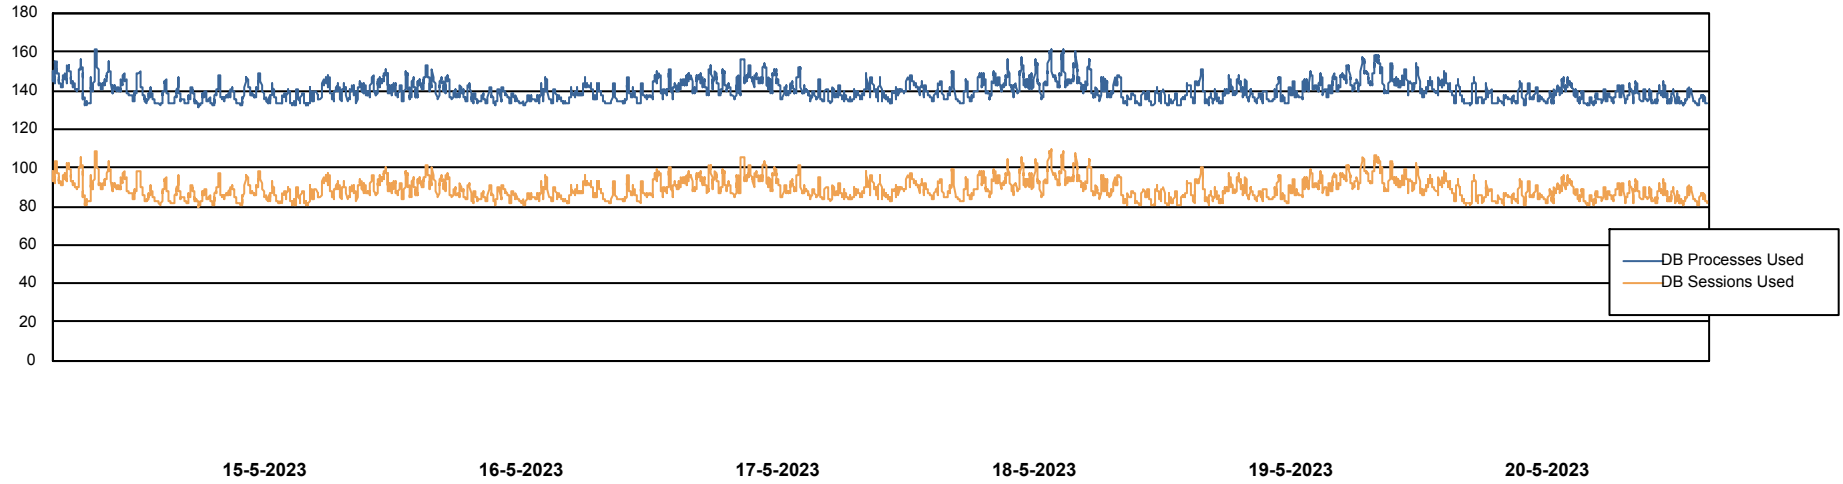

Database Performance LLGDB_Production

DB Processes Max 300
DB Processes Max 4