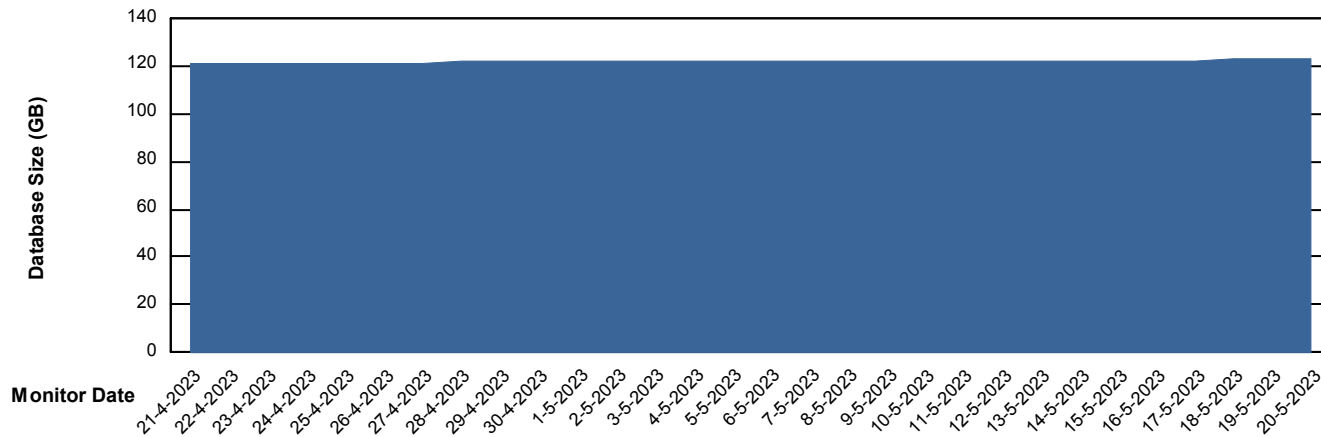

Weekly SLA Customer Report

Customer LLG_Production
Database ID 53

DATABASE SIZE LLGDB_Production

Database growth over last month

DATABASE SIZE LLGDBBI_Production

Database growth over last month

Weekly SLA Customer Report