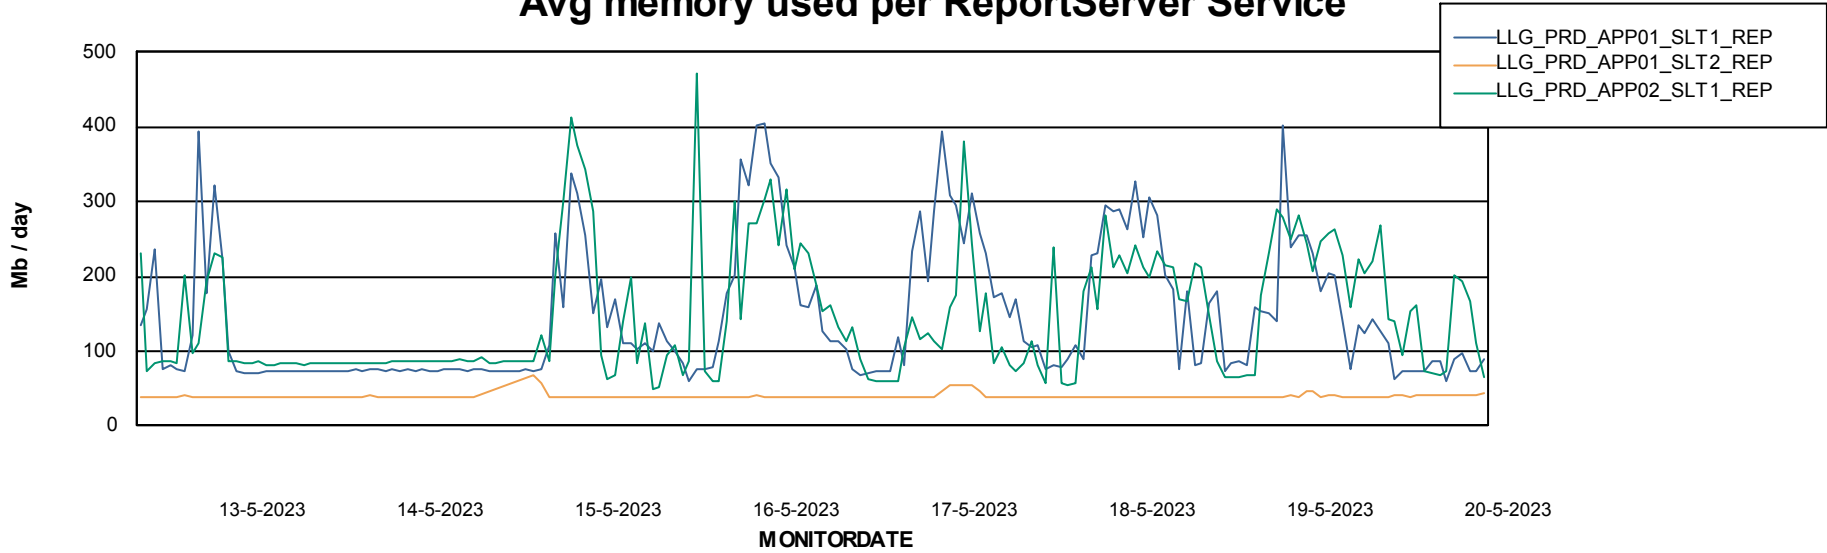

ABSSolute Application Server Services

Avg memory used per ReportServer Service