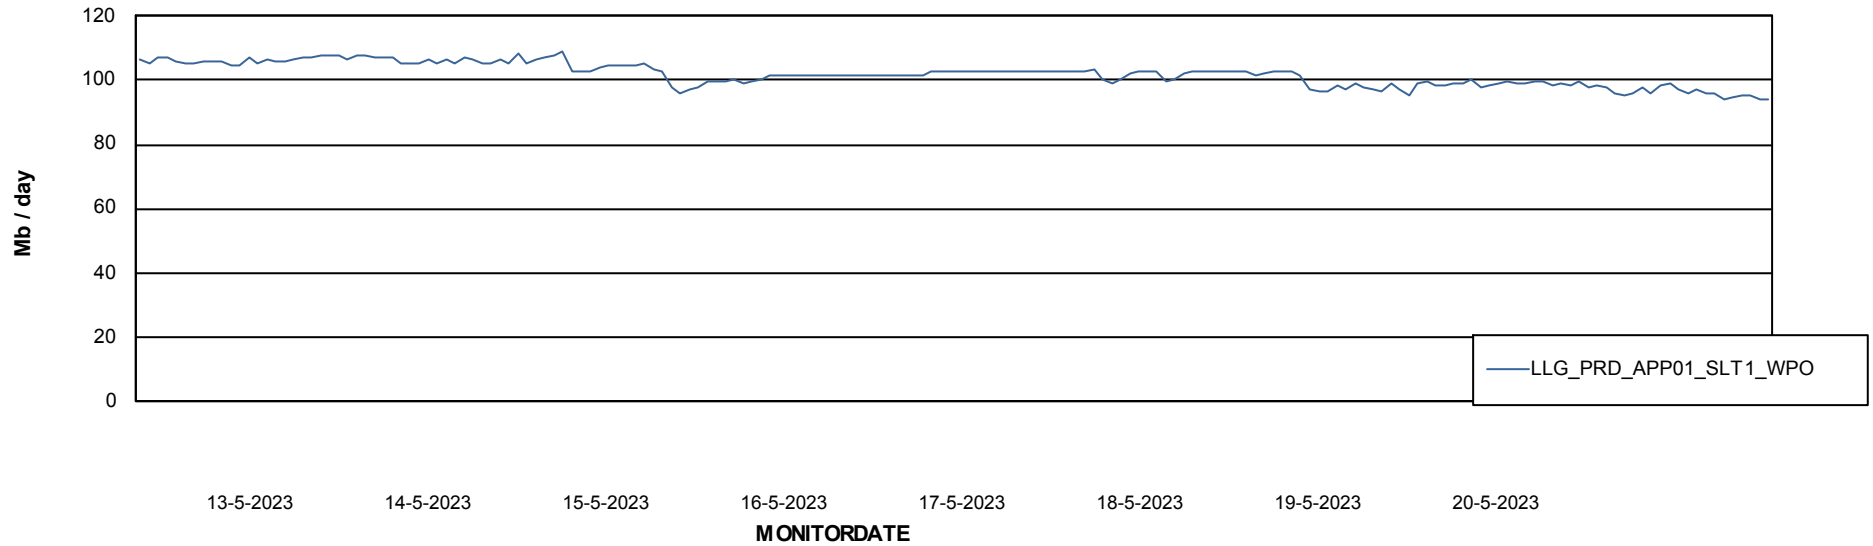

ABSSolute Application Server Services

Avg memory used per ABS Web component