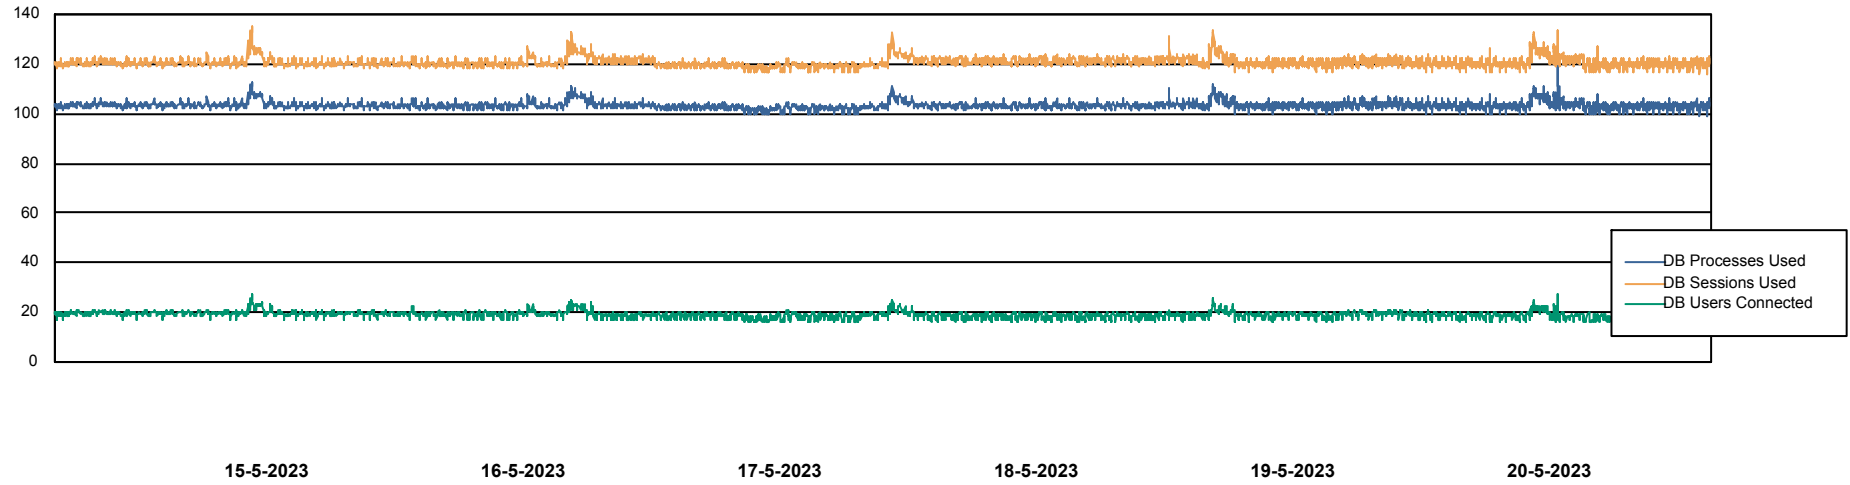

Database Performance KLHDB_BI