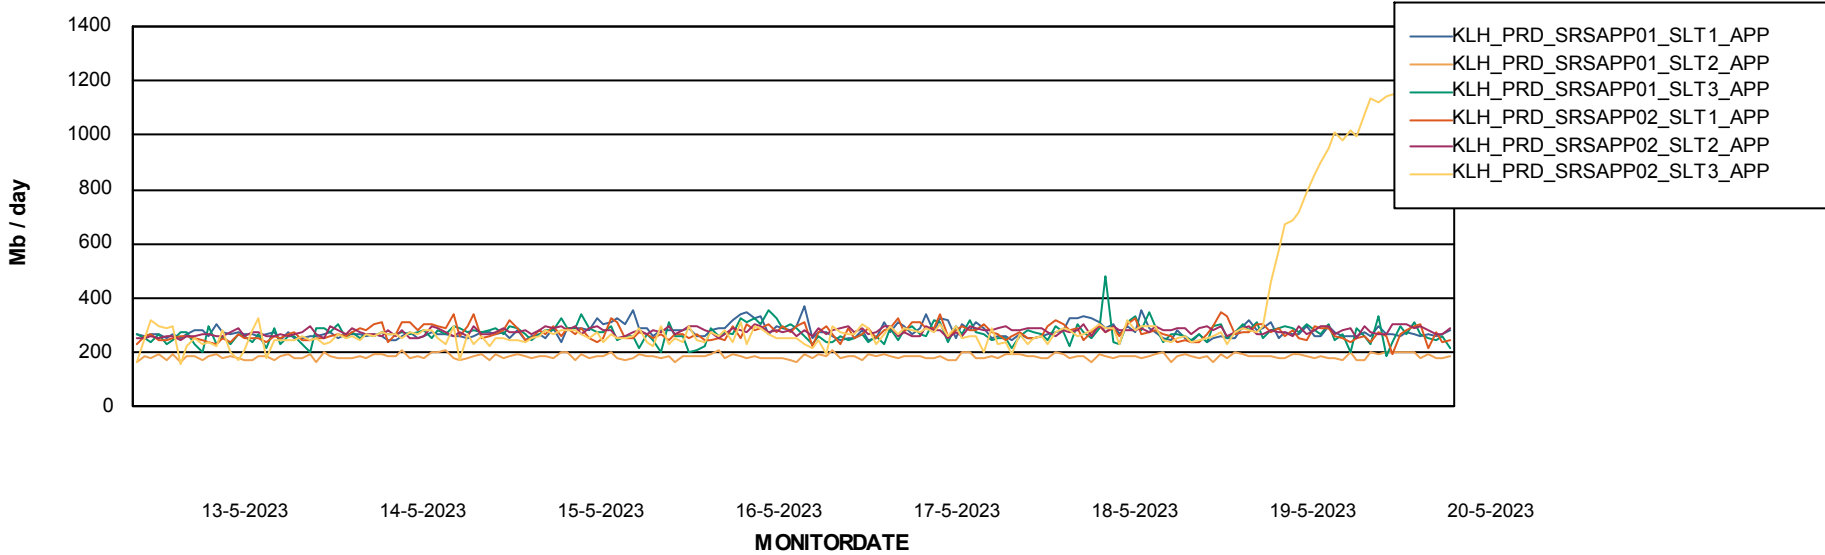

ABSSolute Application Server Services

Avg memory used per ABS Server Service