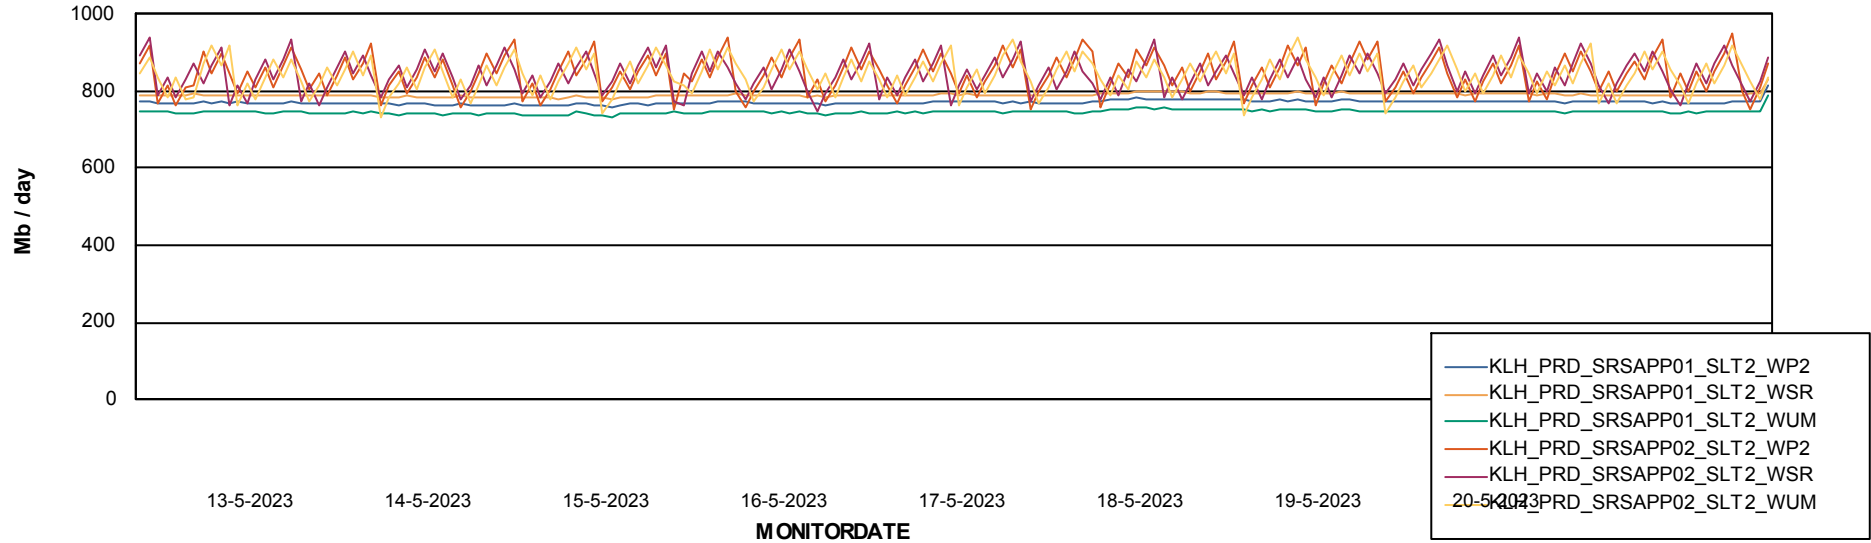

Avg memory used per ReportServer Service

Weekly SLA Customer Report

Customer KLH_Production (24/7)
Database ID 139

ABSSolute Web Component Services

Avg memory used per ABS Web component

Weekly SLA Customer Report