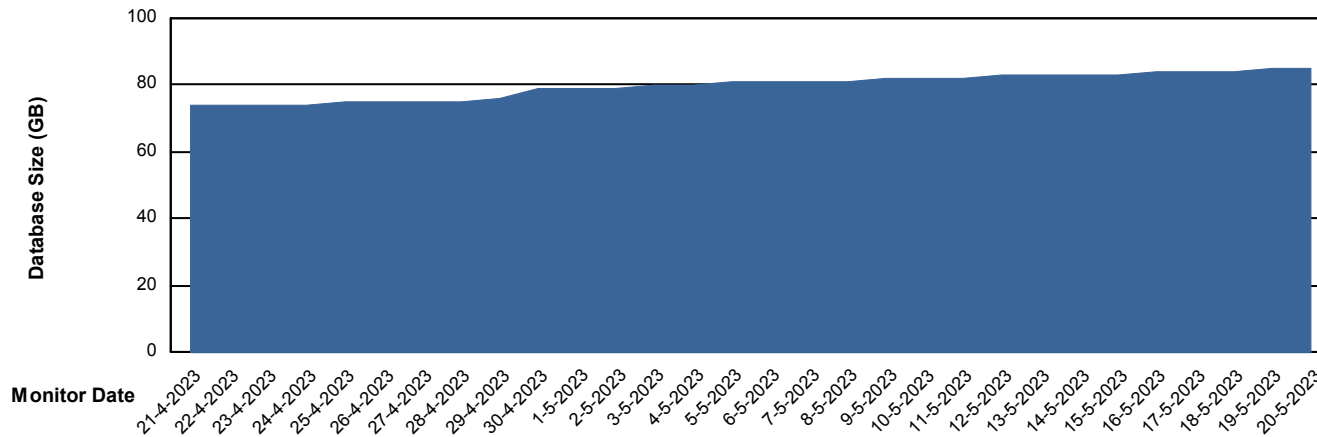

Weekly SLA Customer Report

Customer KLH_Production (24/7)
Database ID 139

Database Performance KLHDB_Standby

DB Processes Max 0
DB Processes Max 1,000
DB Processes Max 4

Weekly SLA Customer Report

Customer KLH_Production (24/7)
Database ID 139

DATABASE SIZE KLHDB_BI

Database growth over last month

DATABASE SIZE KLHDB_Production

Database growth over last month

Weekly SLA Customer Report

Customer KLH_Production (24/7)
Database ID 139

Database Tablespace KLHDB_BI