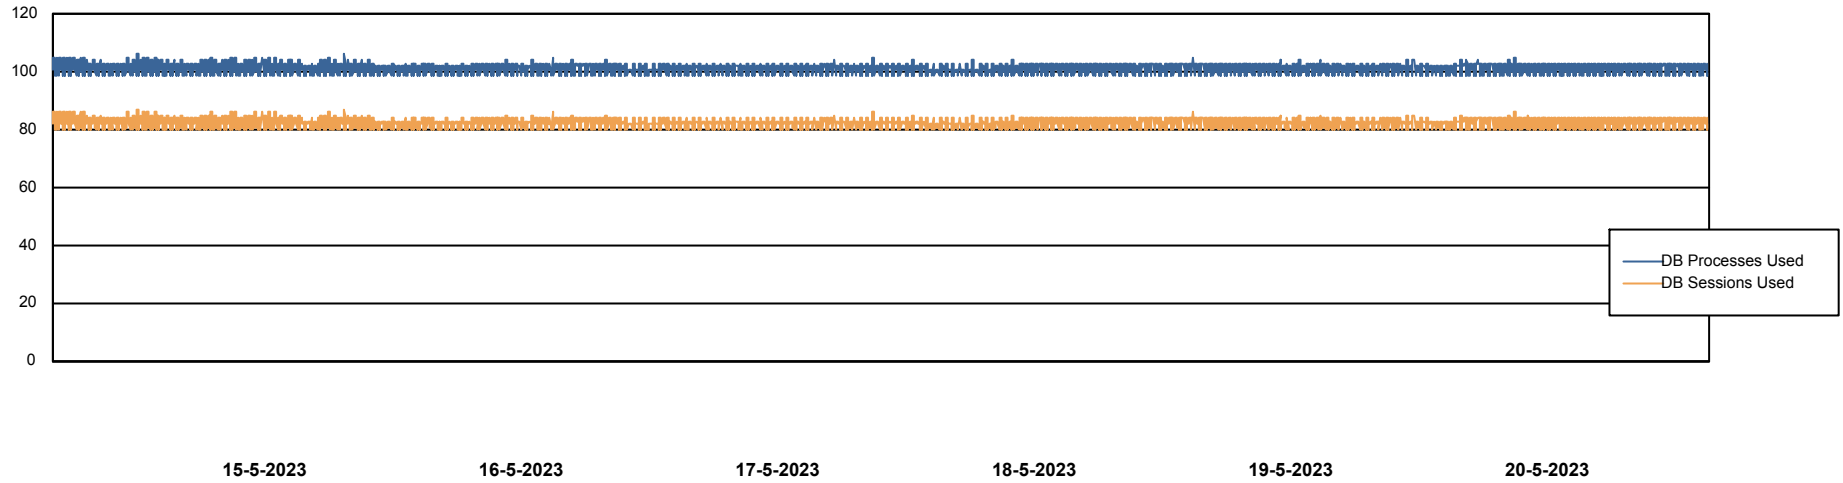

Database Performance KLHDB_Standby

DB Processes Max 0
DB Processes Max 1,000
DB Processes Max 4