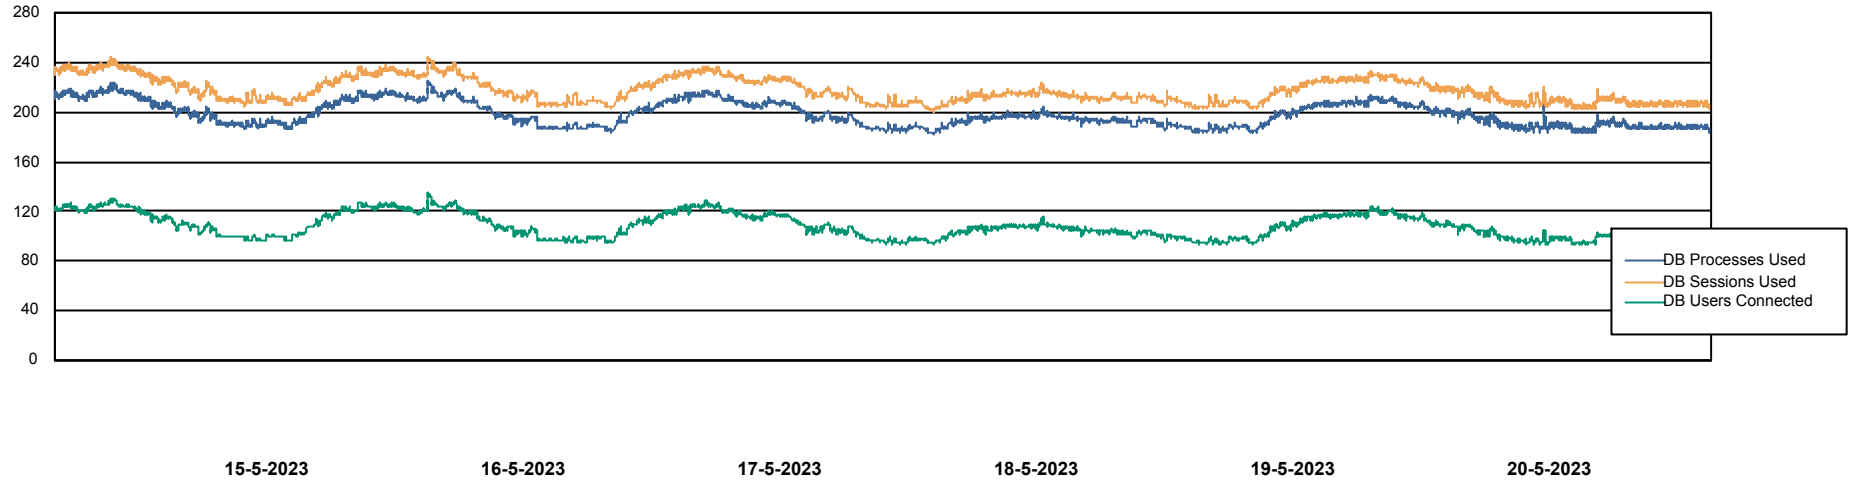

Weekly SLA Customer Report

Customer KLH_Production (24/7)
Database ID 139

Database Performance KLHDB_BI

Weekly SLA Customer Report

Customer KLH_Production (24/7)
Database ID 139

Database Performance KLHDB_Production

Weekly SLA Customer Report

Customer KLH_Production (24/7)
Database ID 139

Database Performance KLHDB_Standby

DB Processes Max 0
DB Processes Max 1,000
DB Processes Max 4

Weekly SLA Customer Report

Customer KLH_Production (24/7)
Database ID 139