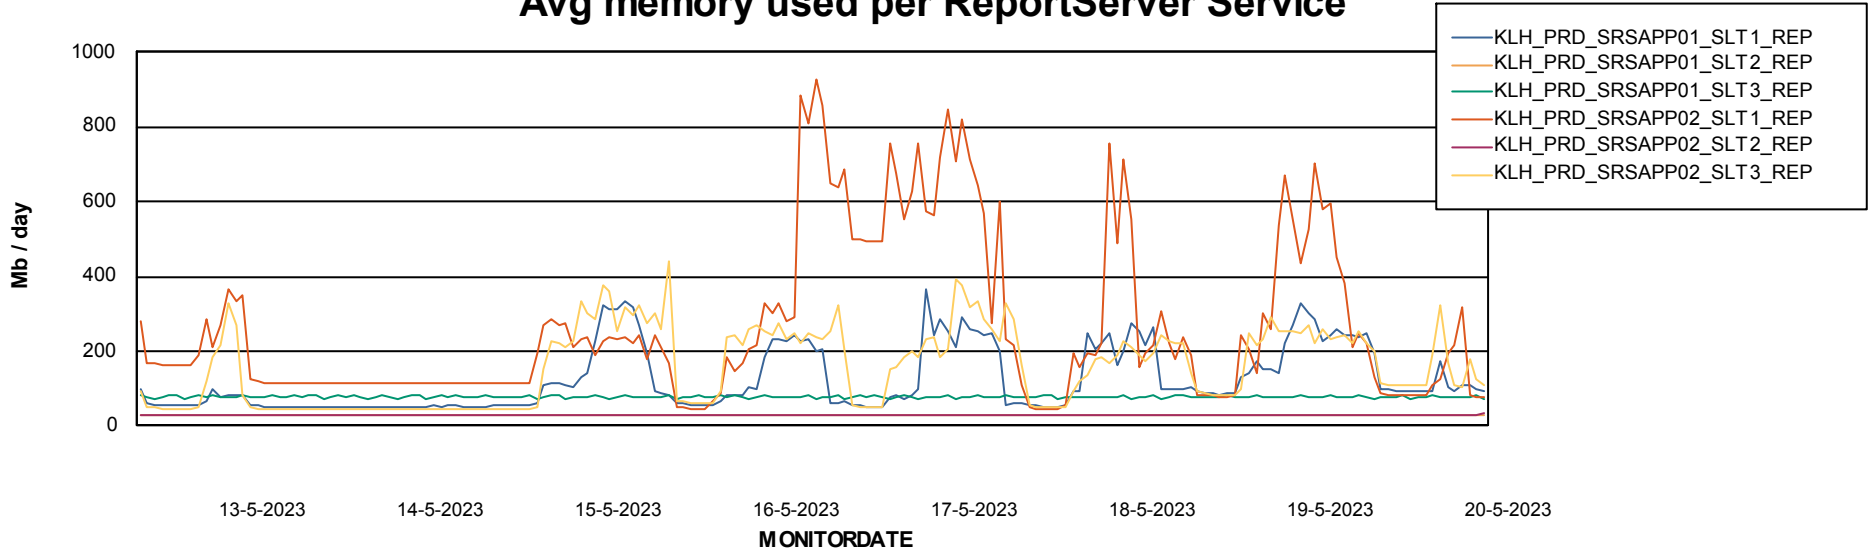

ABSSolute Application ReportServer Services

Avg memory used per ReportServer Service