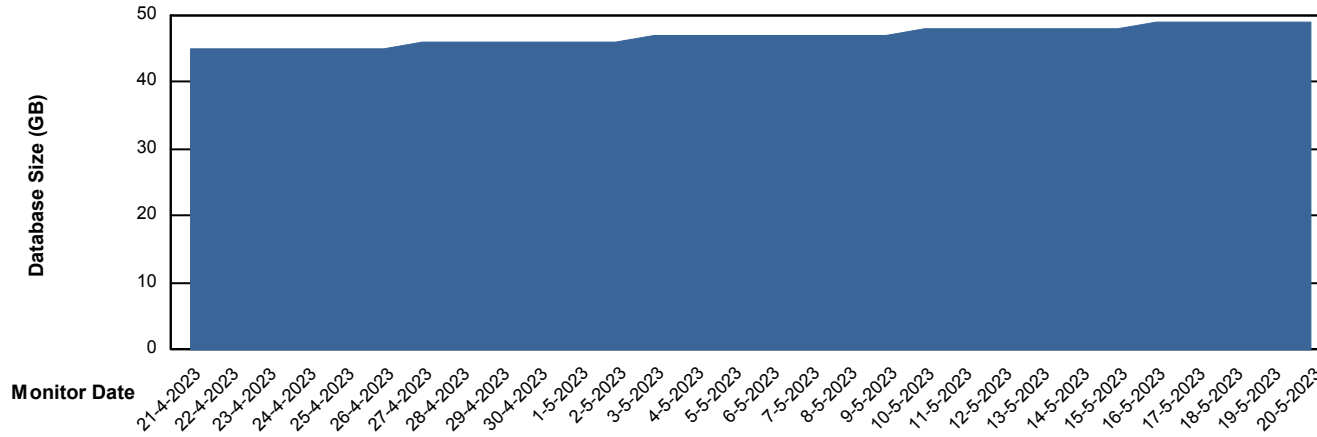

Weekly SLA Customer Report

Customer KLH_Production (24/7)
Database ID 139

Database Performance KLHDB_Standby

DB Processes Max 0
DB Processes Max 1,000
DB Processes Max 4

Weekly SLA Customer Report

Customer KLH_Production (24/7)
Database ID 139

DATABASE SIZE KLHDB_BI

Database growth over last month

DATABASE SIZE KLHDB_Production

Database growth over last month

Weekly SLA Customer Report

Customer KLH_Production (24/7)
Database ID 139

Database Tablespace KLHDB_BI