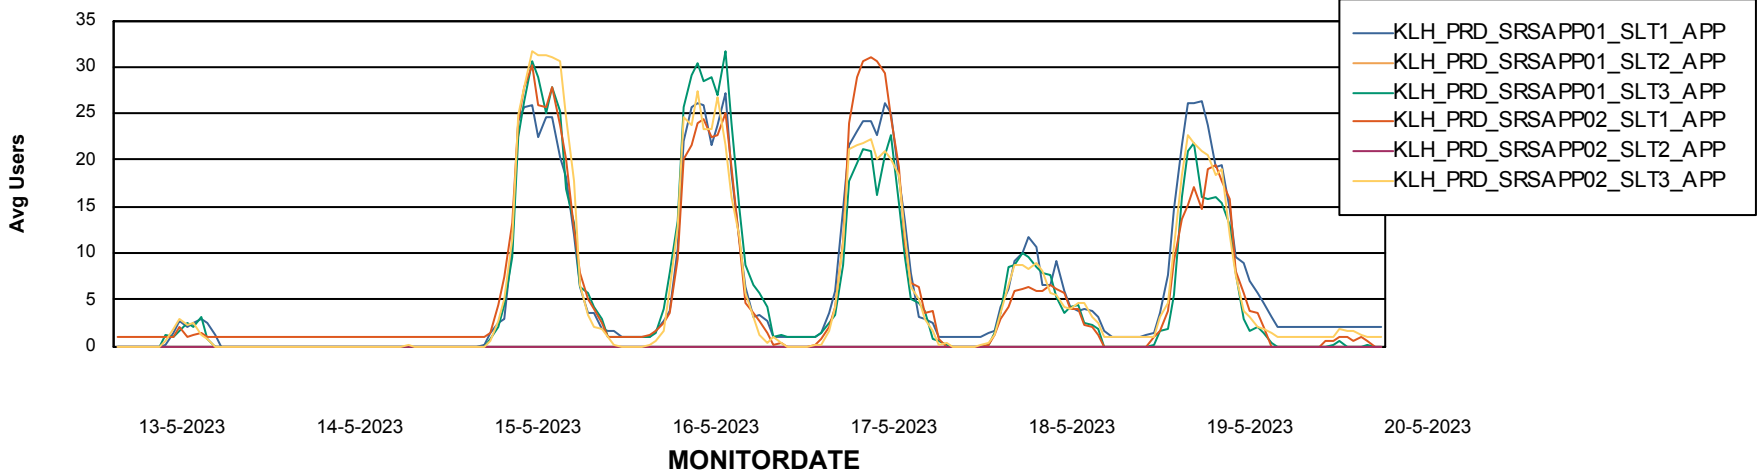

Avg users per day per ABS server