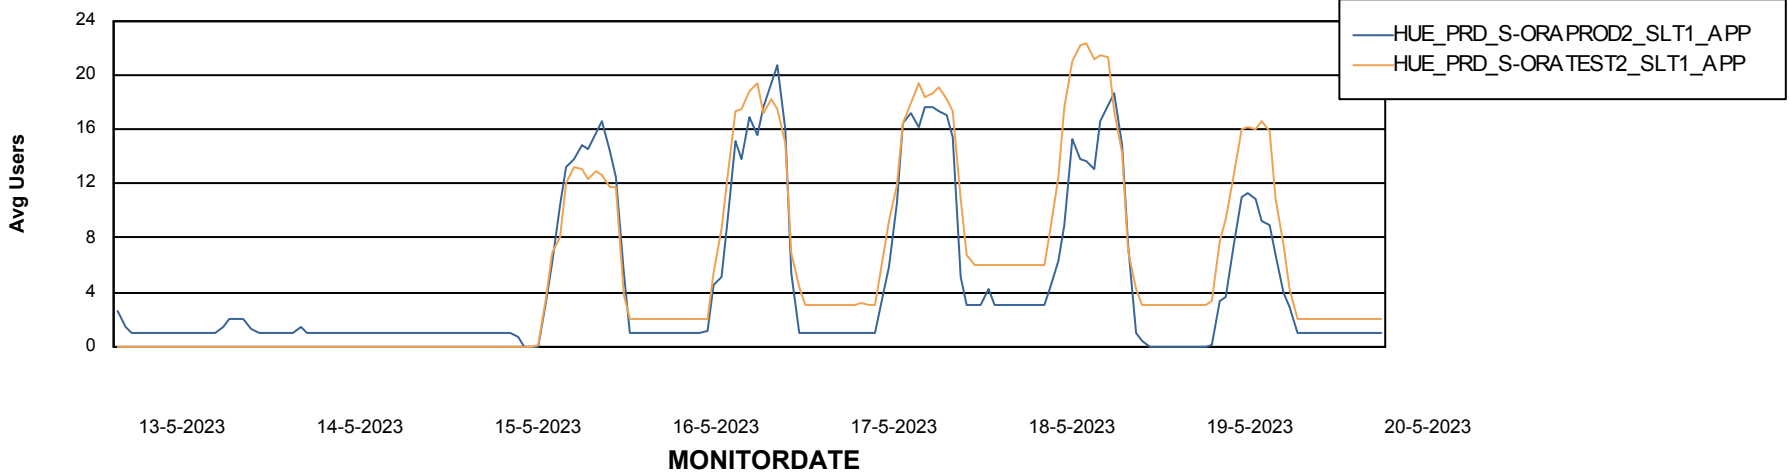

Standby Database Health HUE_Production

Recovery lag for last 7 days

Weekly SLA Customer Report

Customer HUE_Production
Database ID 154

ABSSolute Application Server Services

Avg memory used per ABS Server Service

Avg users per day per ABS server

Weekly SLA Customer Report

Customer HUE_Production
Database ID 154

ABSSolute Application ReportServer Services

Avg memory used per ReportServer Service

Weekly SLA Customer Report