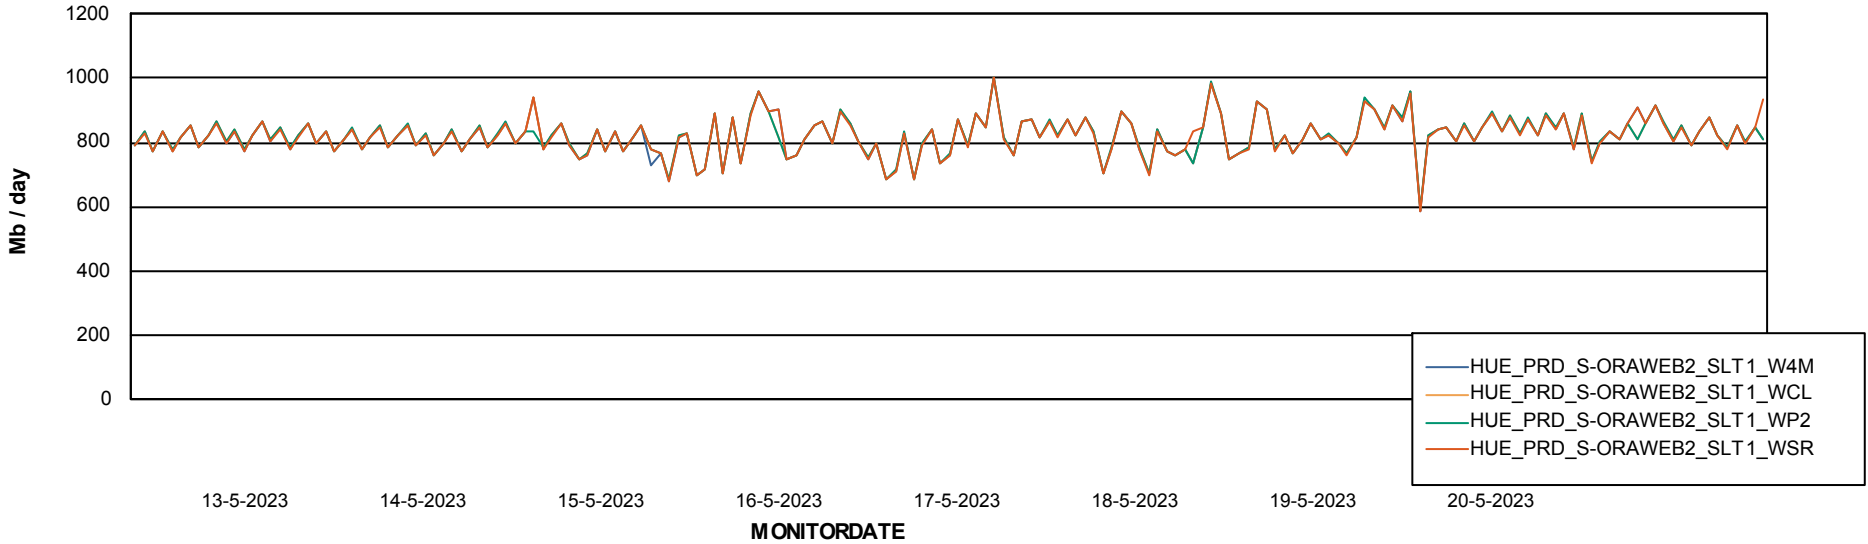

ABSSolute Web Component Services

Avg memory used per ABS Web component