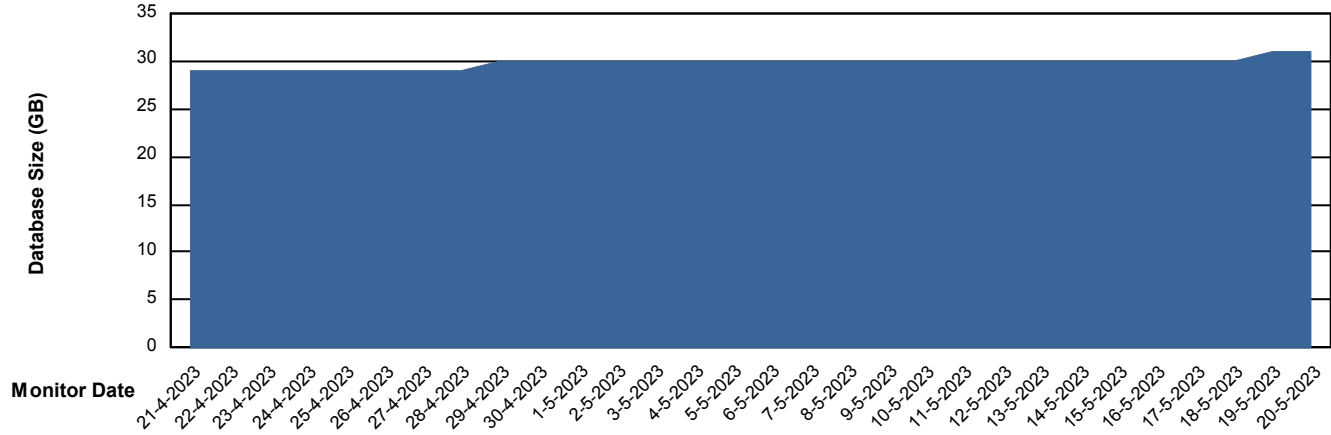

DATABASE SIZE HUE_PRD_S-ORABI_DB

Database growth over last month