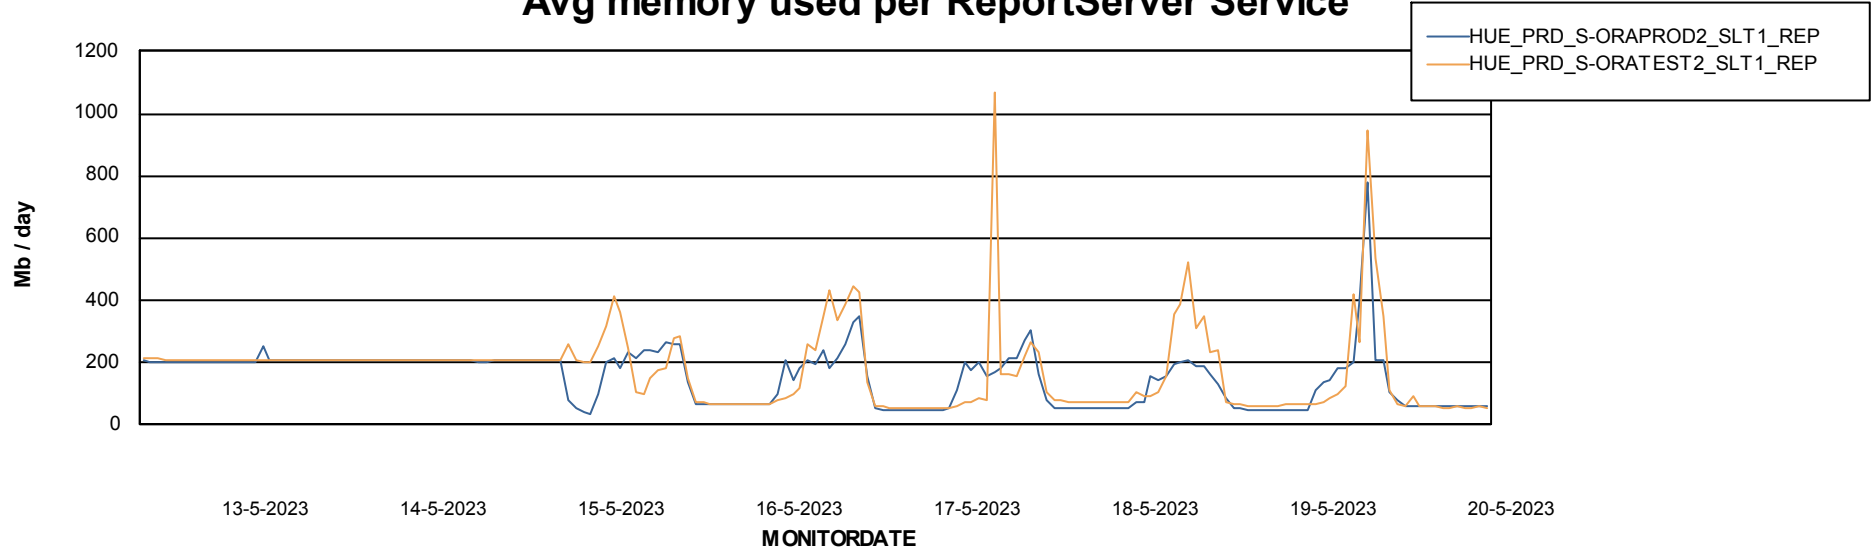

Avg users per day per ABS server

Weekly SLA Customer Report

Customer HUE_Production
Database ID 154

ABSSolute Application ReportServer Services

Avg memory used per ReportServer Service

Weekly SLA Customer Report