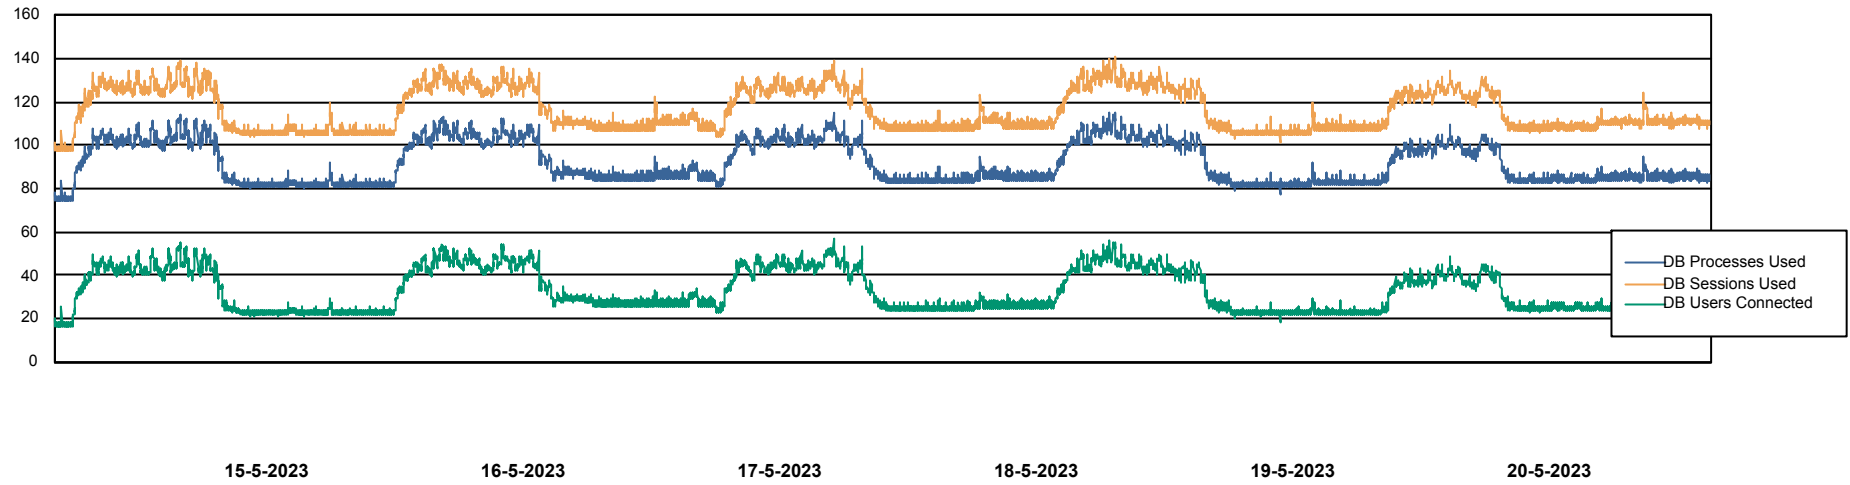

Weekly SLA Customer Report

Customer HUE_Production
Database ID 154

Database Performance HUE_PRD_S-ORABI_DB

Weekly SLA Customer Report

Customer HUE_Production
Database ID 154

Database Performance HUE_PRD_S-ORAPROD2_DB