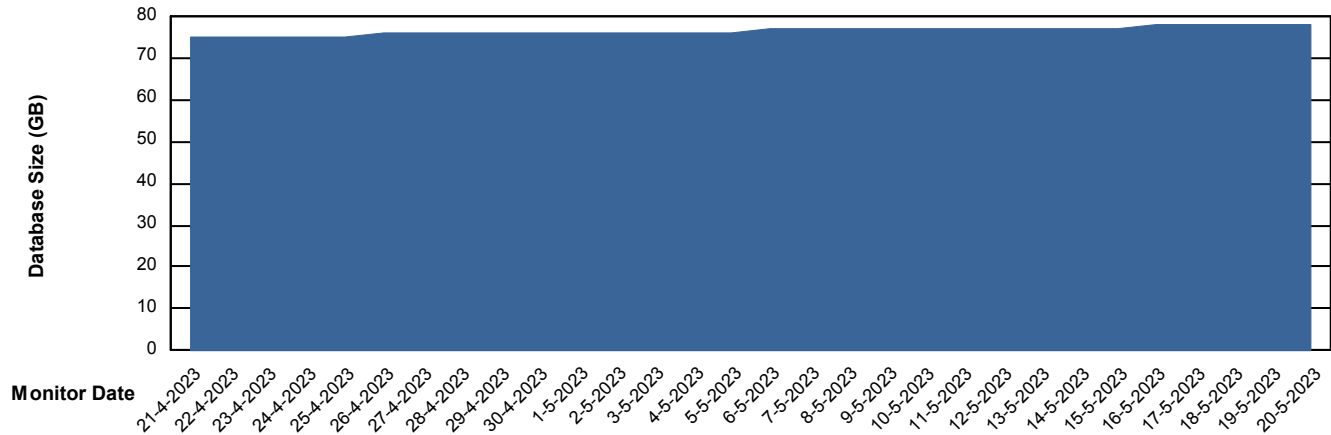

DATABASE SIZE HUE_PRD_S-ORAPROD2_DB

Database growth over last month