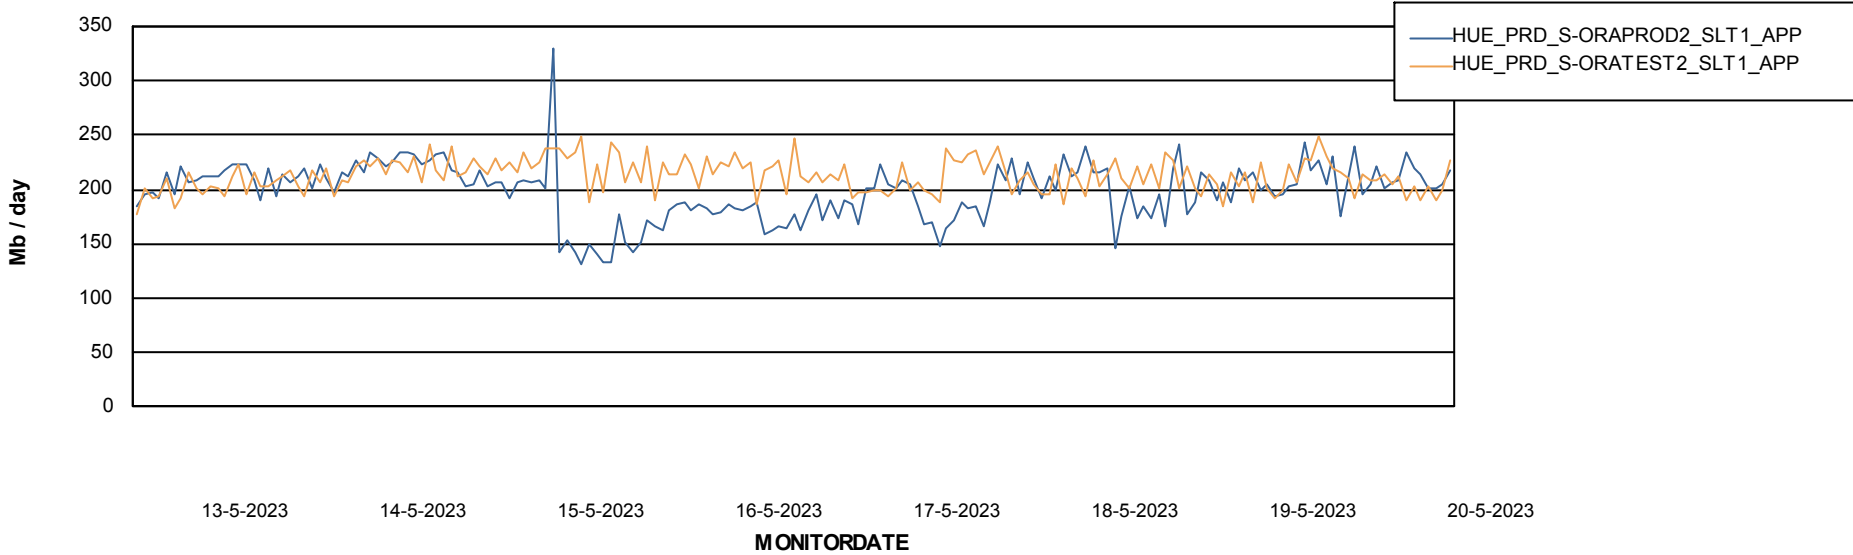

Standby Database Health HUE_Production

Recovery lag for last 7 days

Weekly SLA Customer Report

Customer HUE_Production
Database ID 154

ABSSolute Application Server Services

Avg memory used per ABS Server Service