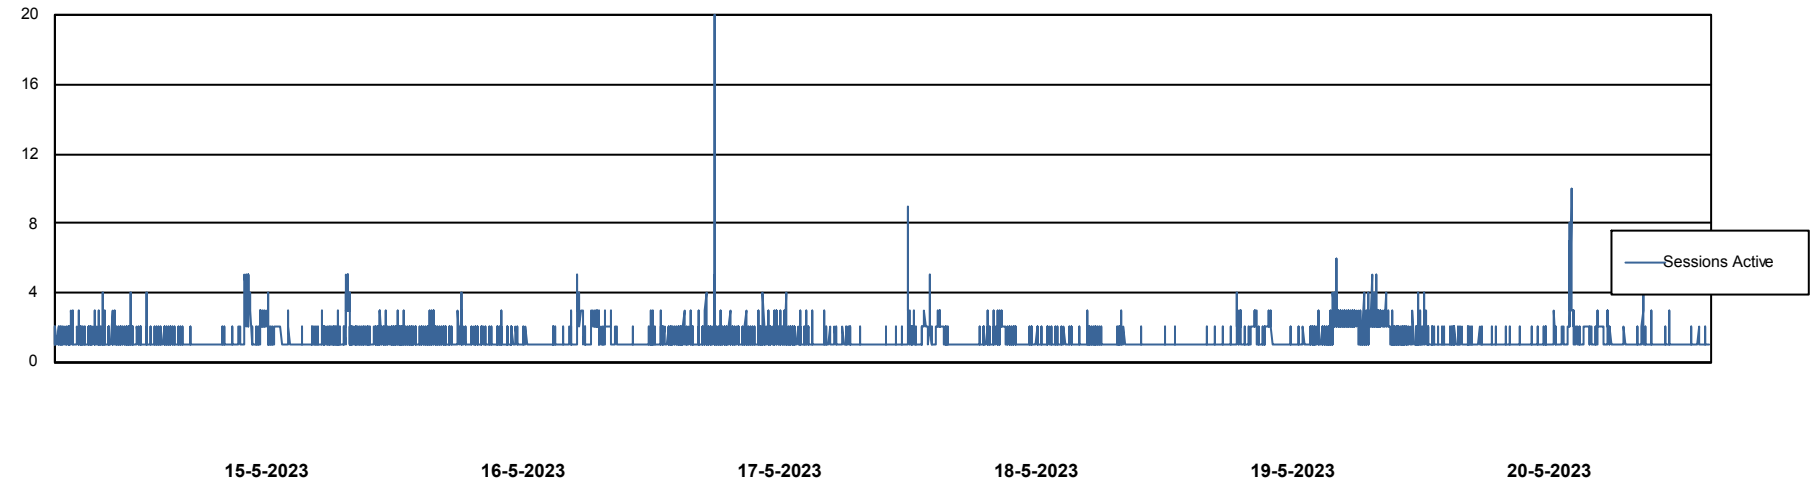

Weekly SLA Customer Report

Customer ELJ Production
Database ID 72

Database Performance ELJDB_BI

Weekly SLA Customer Report

Customer ELJ Production
Database ID 72

Database Performance ELJDB_Production

Weekly SLA Customer Report

Customer ELJ Production
Database ID 72

Database Performance ELJDB_Standby

DB Processes Max 600
DB Sessions Max 4

Weekly SLA Customer Report

Customer ELJ Production
Database ID 72

DATABASE SIZE ELJDB_BI

Database growth over last month