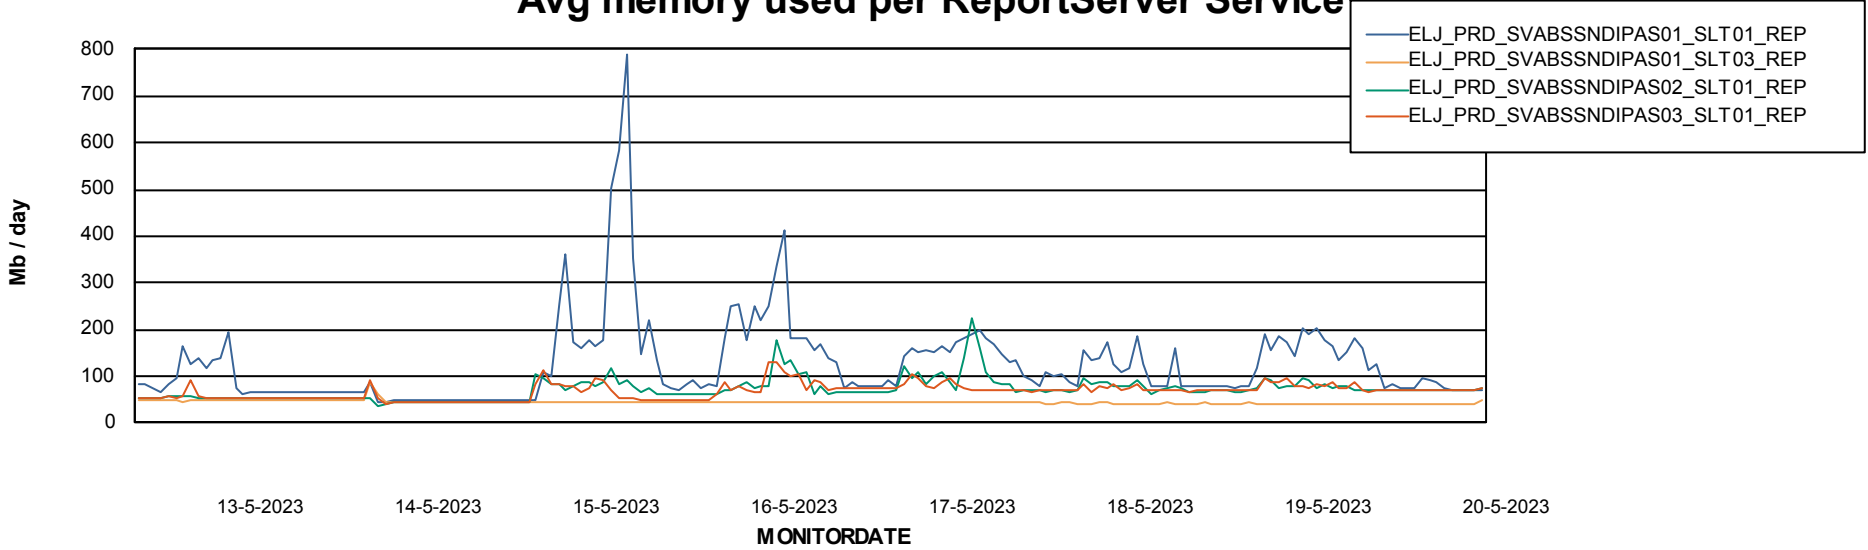

Avg memory used per ABS Server Service

Avg users per day per ABS server

Weekly SLA Customer Report

Customer ELJ Production
Database ID 72

ABSSolute Application ReportServer Services

Avg memory used per ReportServer Service