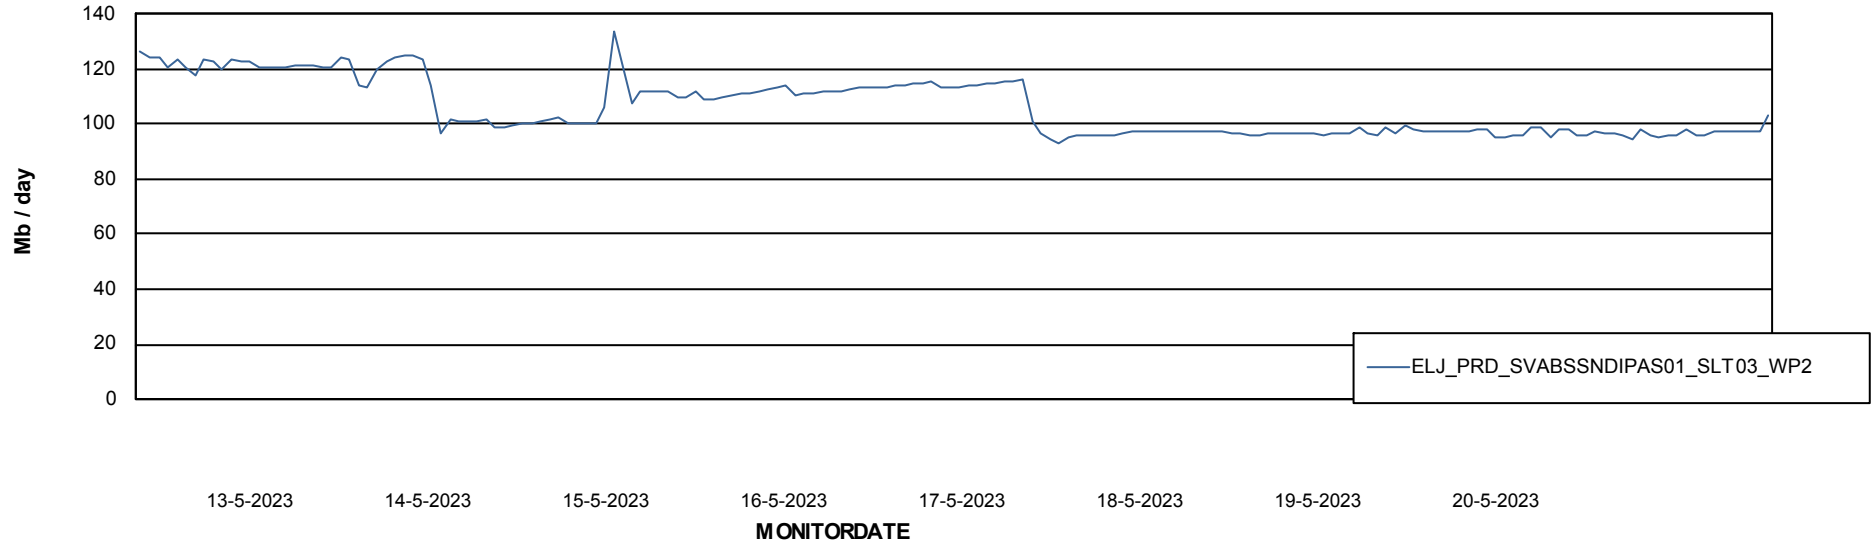

ABSSolute Web Component Services

Avg memory used per ABS Web component