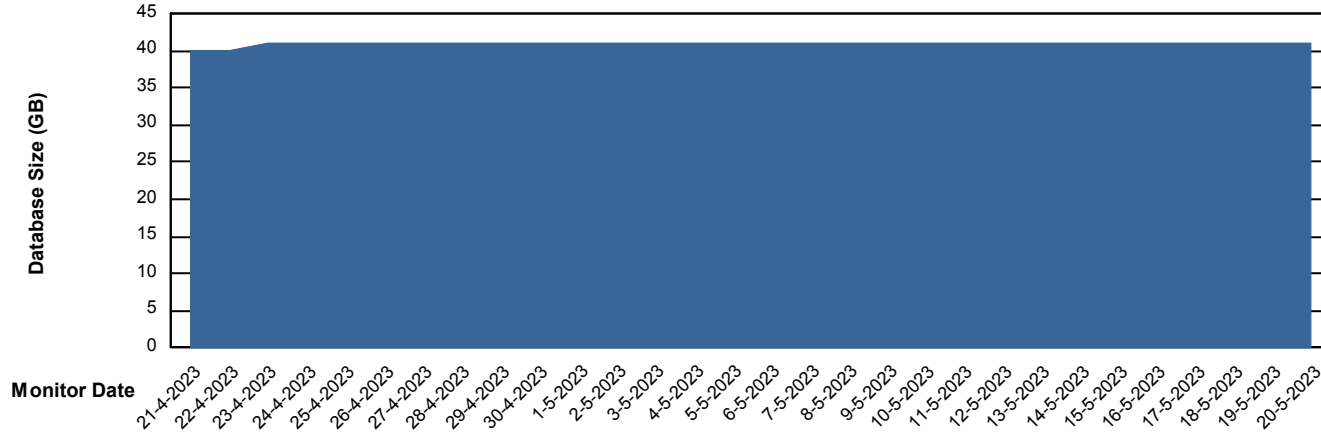

Customer ELJ Production
Database ID 72

Database Performance ELJDB_Standby

DB Processes Max 600
DB Sessions Max 4

Weekly SLA Customer Report

Customer ELJ Production
Database ID 72

DATABASE SIZE ELJDB_BI

Database growth over last month