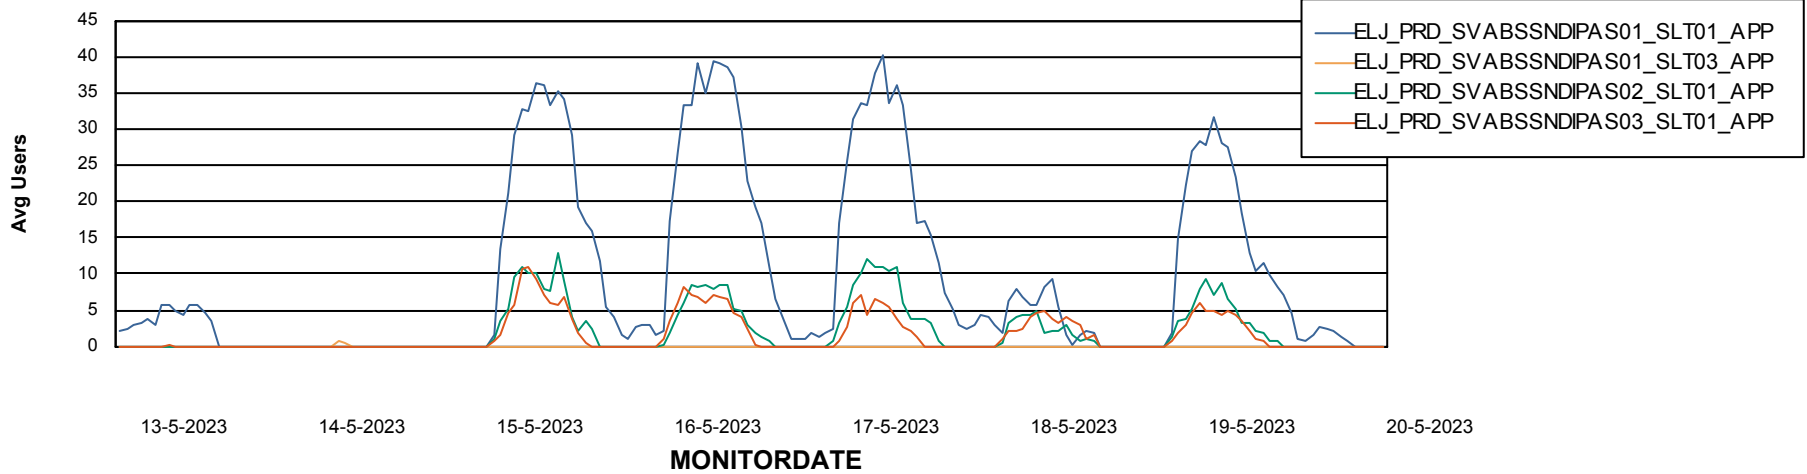

Avg users per day per ABS server