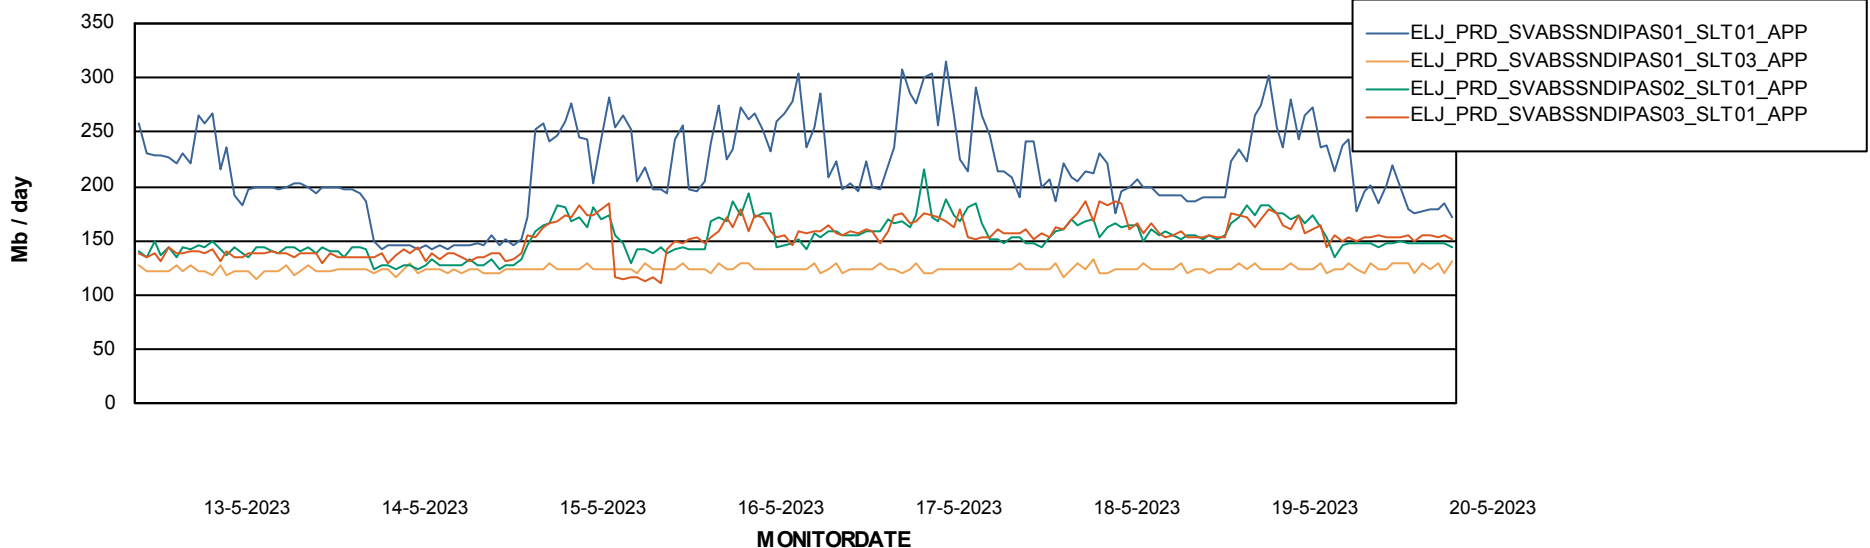

ABSSolute Application Server Services

Avg memory used per ABS Server Service