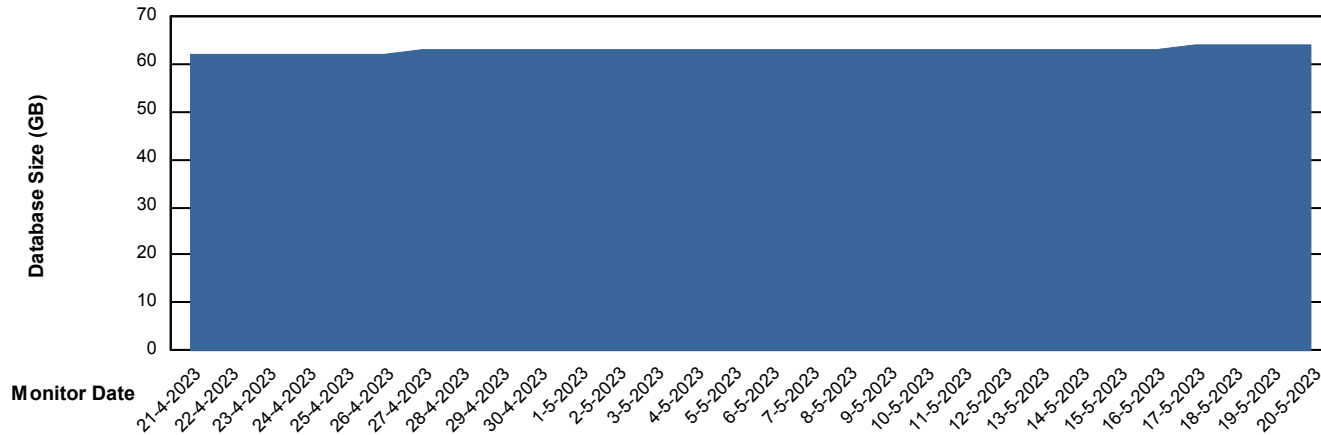

DATABASE SIZE ELJDB_Production

Database growth over last month