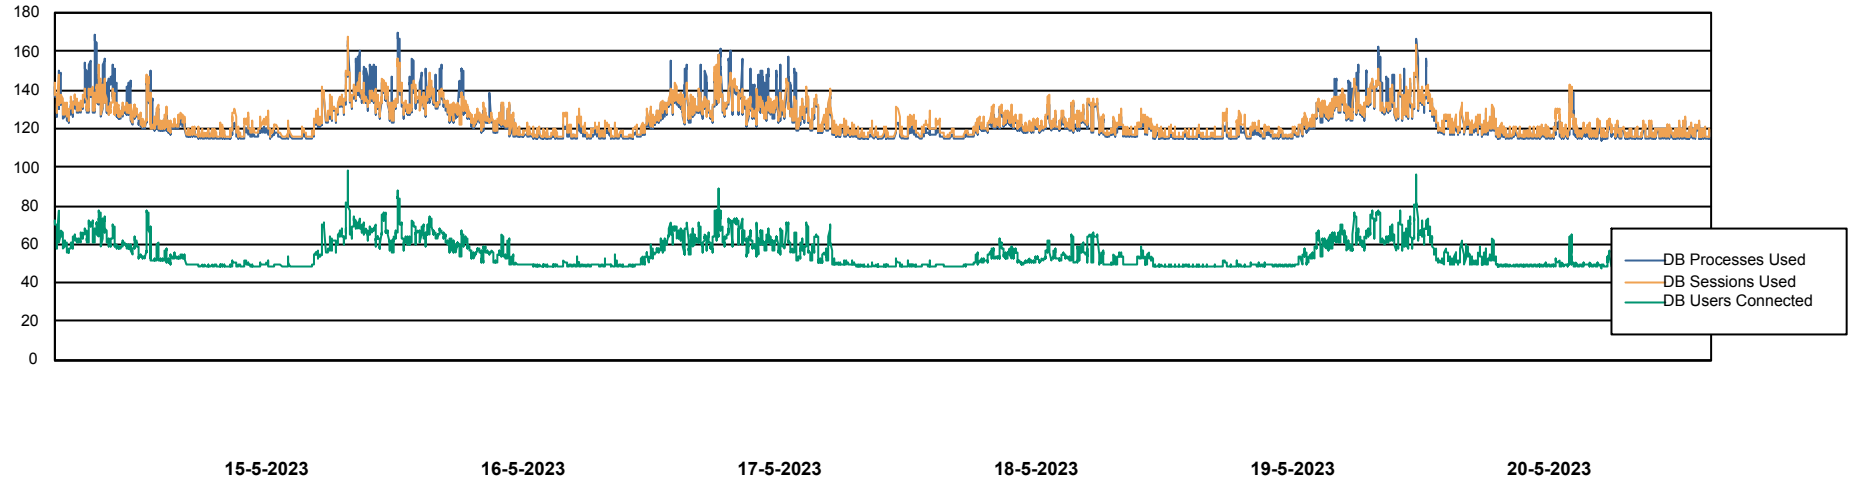

Weekly SLA Customer Report

Customer ELJ Production
Database ID 72

Database Performance ELJDB_BI

Weekly SLA Customer Report

Customer ELJ Production
Database ID 72

Database Performance ELJDB_Production

Weekly SLA Customer Report

Customer ELJ Production
Database ID 72

Database Performance ELJDB_Standby

DB Processes Max 600
DB Sessions Max 4

Weekly SLA Customer Report

Customer ELJ Production
Database ID 72

DATABASE SIZE ELJDB_BI

Database growth over last month