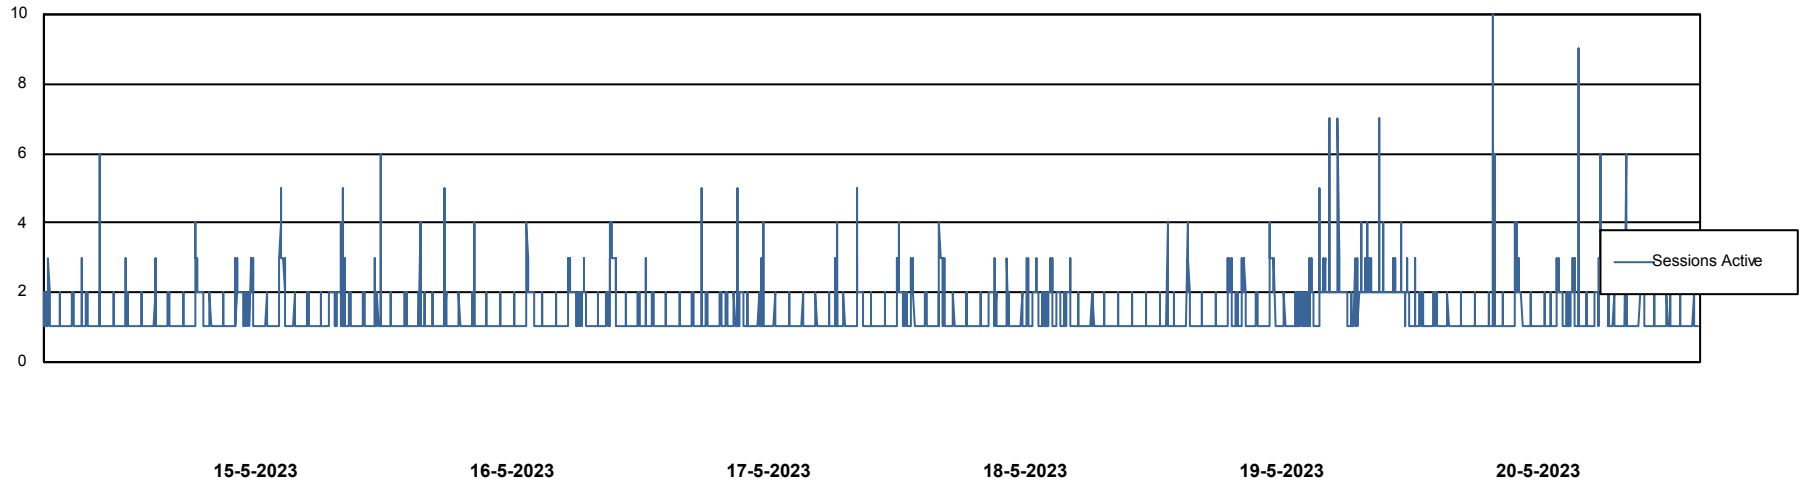

Harddisk Usage ELI_PRD_BISRV_FUTURE

	Free disk space on / (%)	Total disk space on / (Gb)	Used disk space on / (Gb)	Free disk space on /backup (%)	Total disk space on /backup	Used disk space on /backup	Free disk space on /boot (%)	Total disk space on /boot (Gb)	Used disk space on /boot (Gb)	Free disk space on /u01 (%)
20-5-2023	33	34	23	54	299	137	69	1	0	48
19-5-2023	34	34	23	31	299	205	69	1	0	42
18-5-2023	35	34	22	41	299	177	69	1	0	42
17-5-2023	35	34	22	50	299	148	69	1	0	42
16-5-2023	35	34	22	60	299	121	69	1	0	42
15-5-2023	35	34	22	68	299	95	69	1	0	43
14-5-2023	35	34	22	73	299	79	69	1	0	49

Weekly SLA Customer Report

Customer ELI_Production
Database ID 62

Database Performance ELIDB_BI

Weekly SLA Customer Report

Customer ELI_Production
Database ID 62

Database Performance ELIDB_Production

Weekly SLA Customer Report