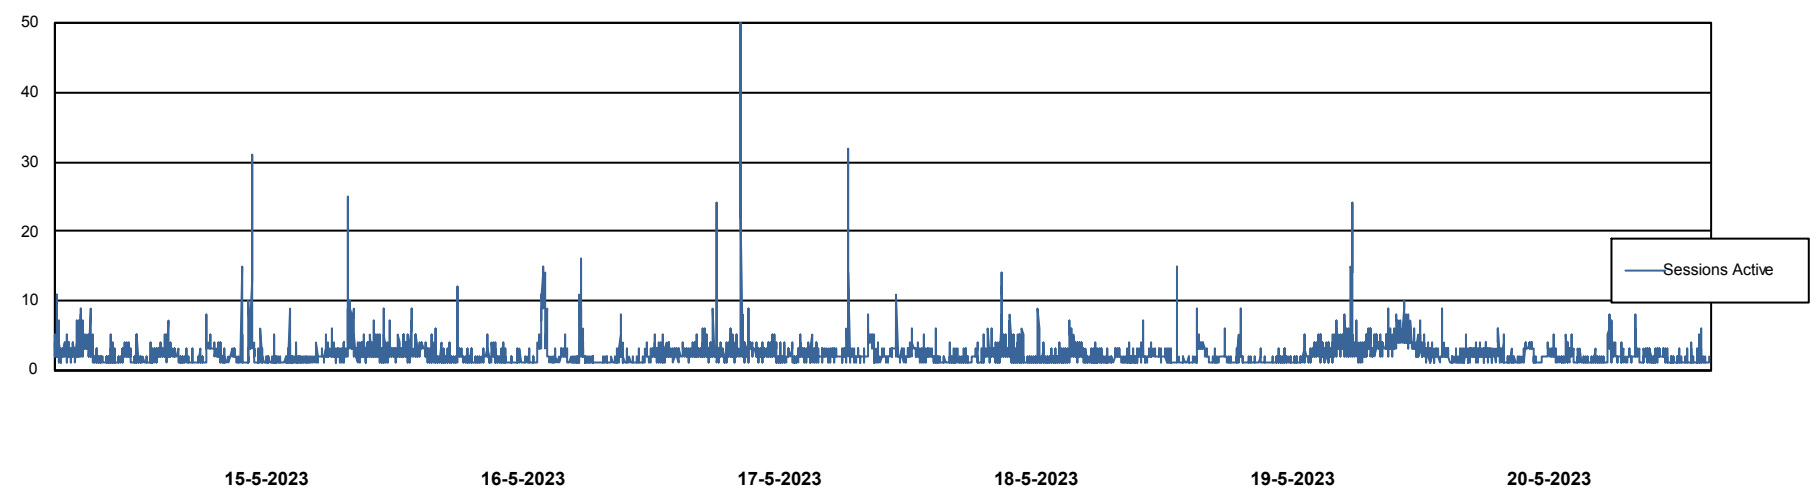

Harddisk Usage ELI_PRD_BISRV_FUTURE

	Free disk space on / (%)	Total disk space on / (Gb)	Used disk space on / (Gb)	Free disk space on /backup (%)	Total disk space on /backup	Used disk space on /backup	Free disk space on /boot (%)	Total disk space on /boot (Gb)	Used disk space on /boot (Gb)	Free disk space on /u01 (%)
20-5-2023	33	34	23	54	299	137	69	1	0	48
19-5-2023	34	34	23	31	299	205	69	1	0	42
18-5-2023	35	34	22	41	299	177	69	1	0	42
17-5-2023	35	34	22	50	299	148	69	1	0	42
16-5-2023	35	34	22	60	299	121	69	1	0	42
15-5-2023	35	34	22	68	299	95	69	1	0	43
14-5-2023	35	34	22	73	299	79	69	1	0	49

Weekly SLA Customer Report

Customer ELI_Production
Database ID 62

Database Performance ELIDB_BI

Weekly SLA Customer Report

Customer ELI_Production
Database ID 62

Database Performance ELIDB_Production

Weekly SLA Customer Report

Customer ELI_Production
Database ID 62

Database Performance ELIDB_Standby

DB Processes Max 1,000

Weekly SLA Customer Report

Customer ELI_Production
Database ID 62

DATABASE SIZE ELIDB_BI

Database growth over last month