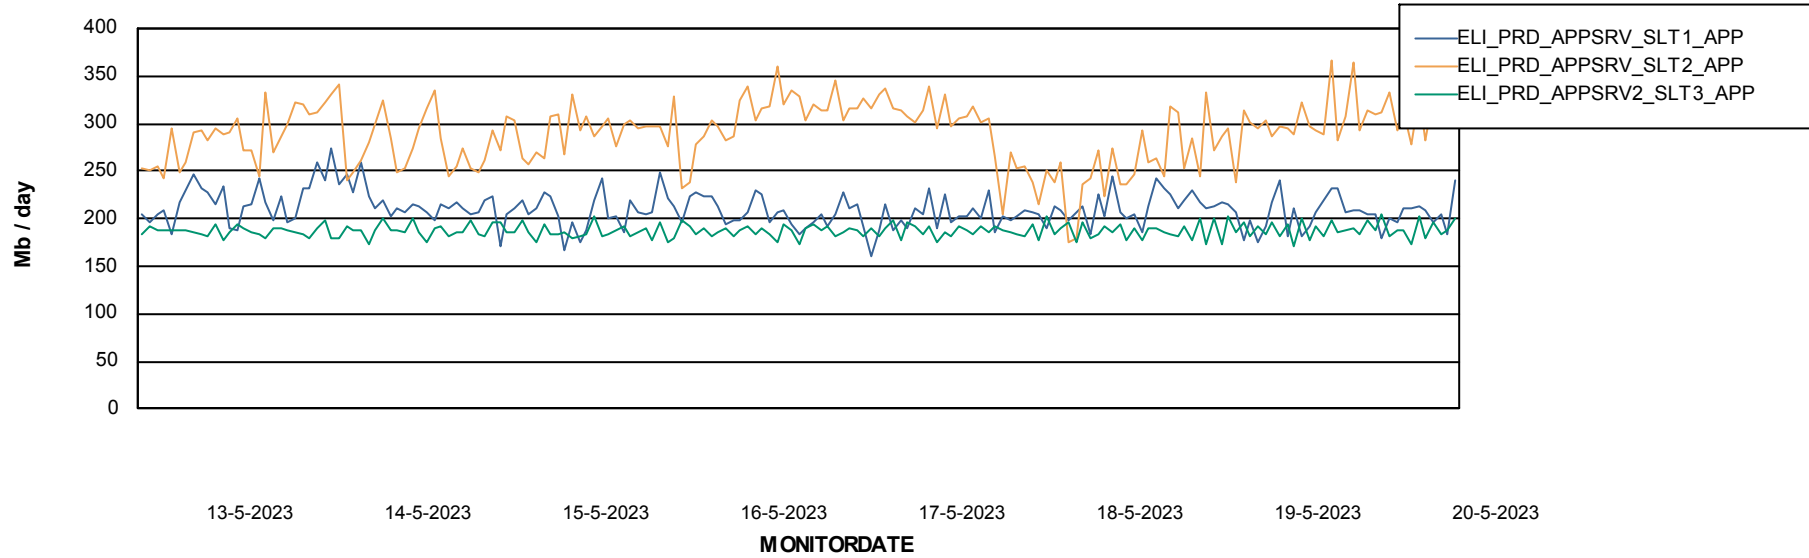

ABSSolute Application Server Services

Avg memory used per ABS Server Service