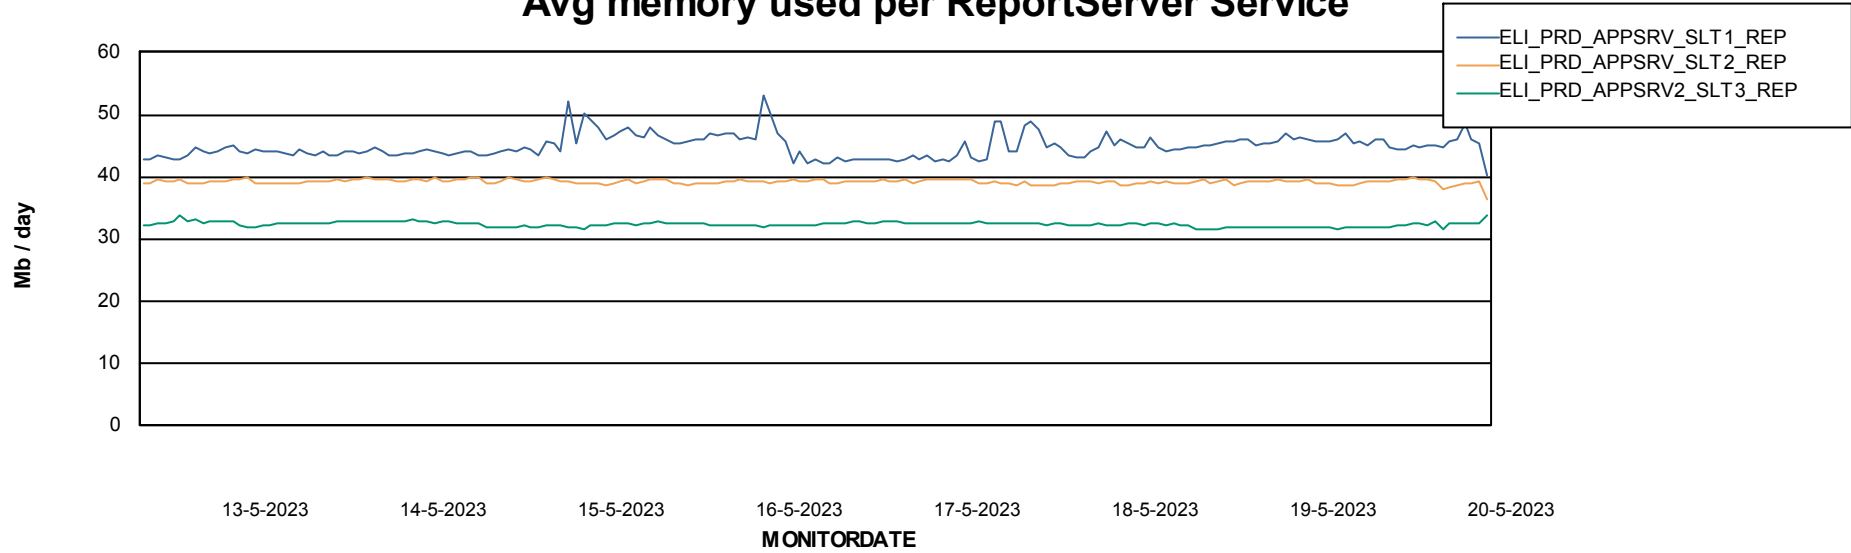

Avg memory used per ABS Server Service

Weekly SLA Customer Report

Customer ELI_Production
Database ID 62

ABSSolute Application Server Services

Avg memory used per ReportServer Service

Avg users per day per ABS server