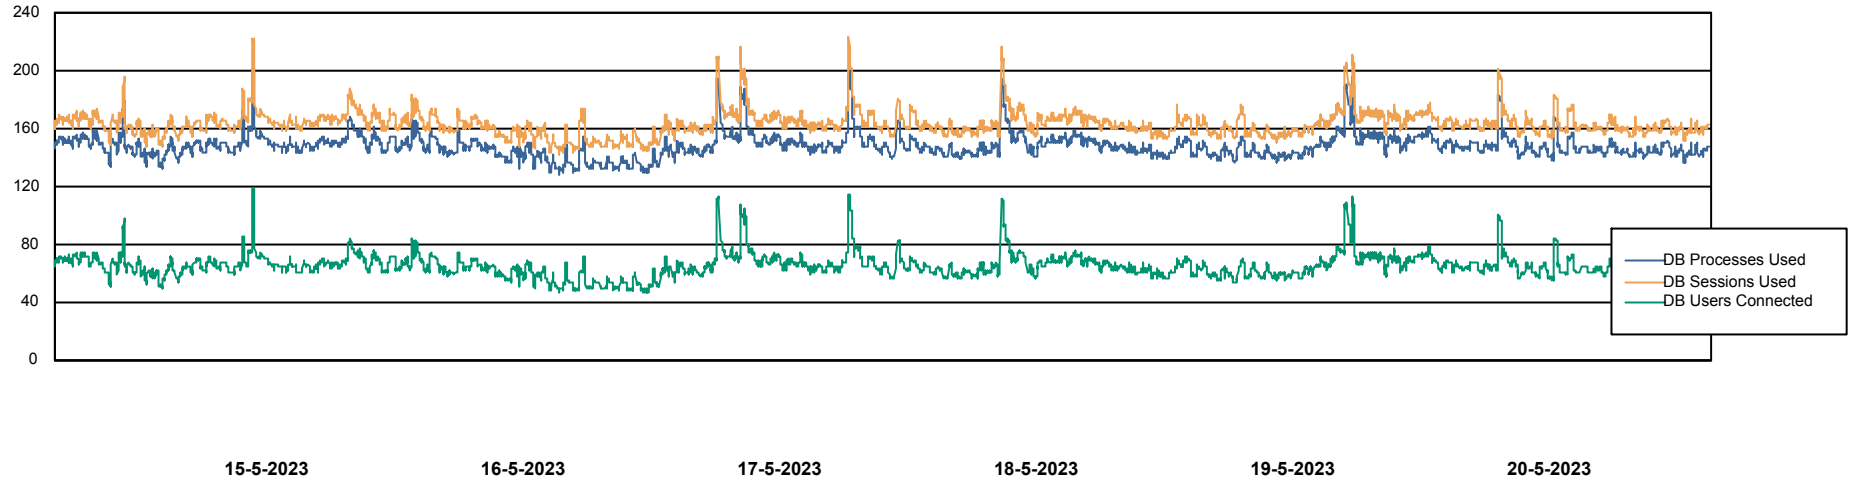

Weekly SLA Customer Report

Customer ELI_Production
Database ID 62

Database Performance ELIDB_BI

Weekly SLA Customer Report

Customer ELI_Production
Database ID 62

Database Performance ELIDB_Production

Weekly SLA Customer Report