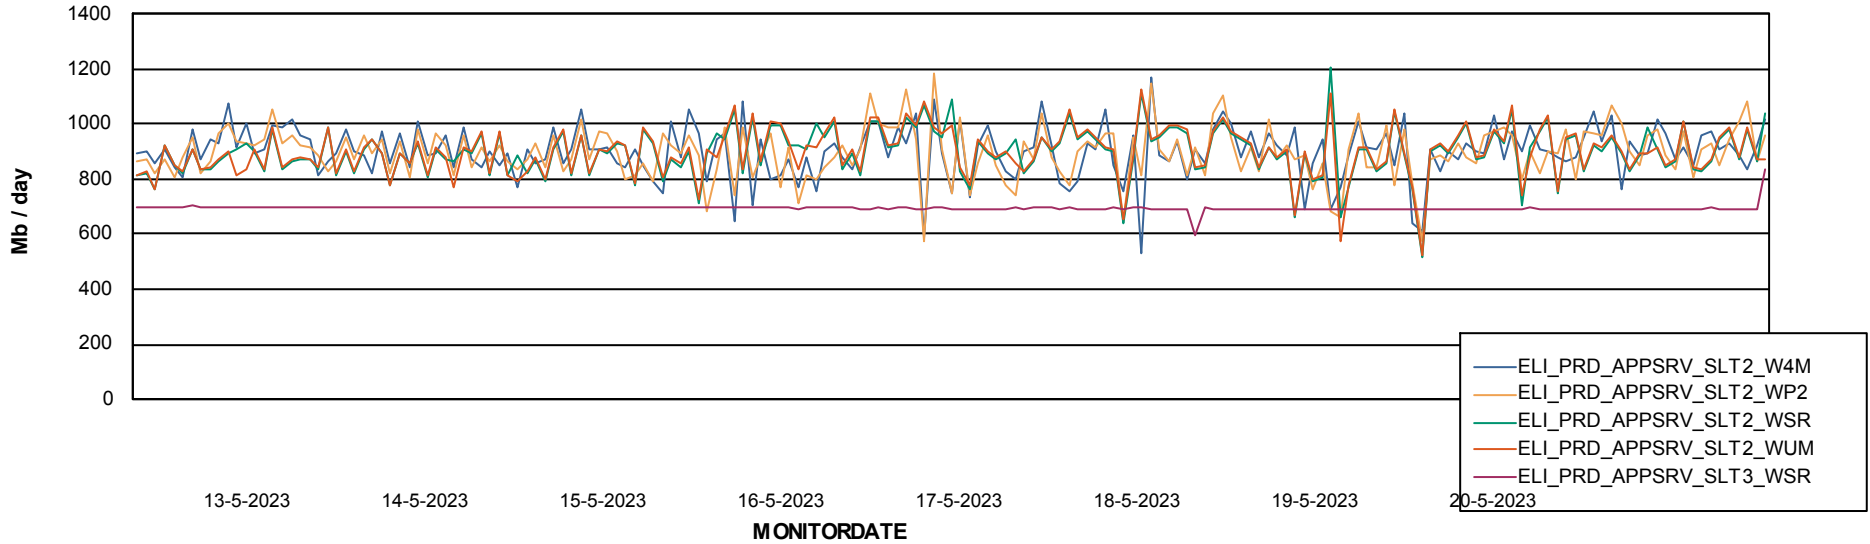

ABSSolute Application Server Services

Avg memory used per ABS Web component