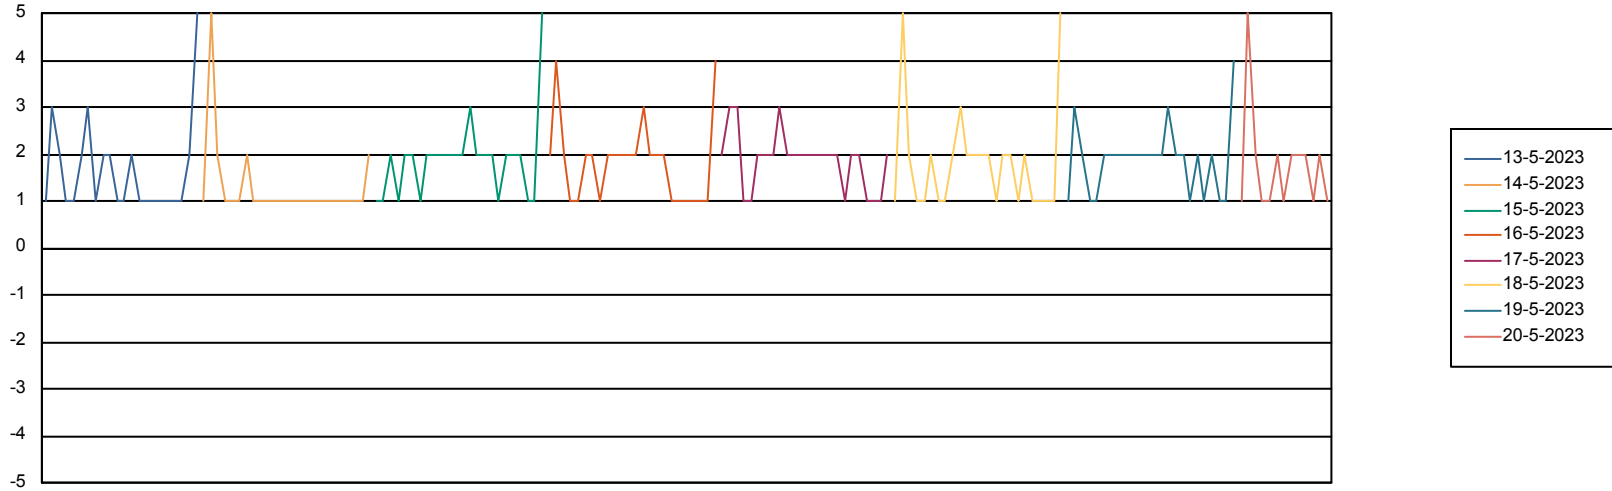

Standby Database Health ELI_Production

Recovery lag for last 7 days