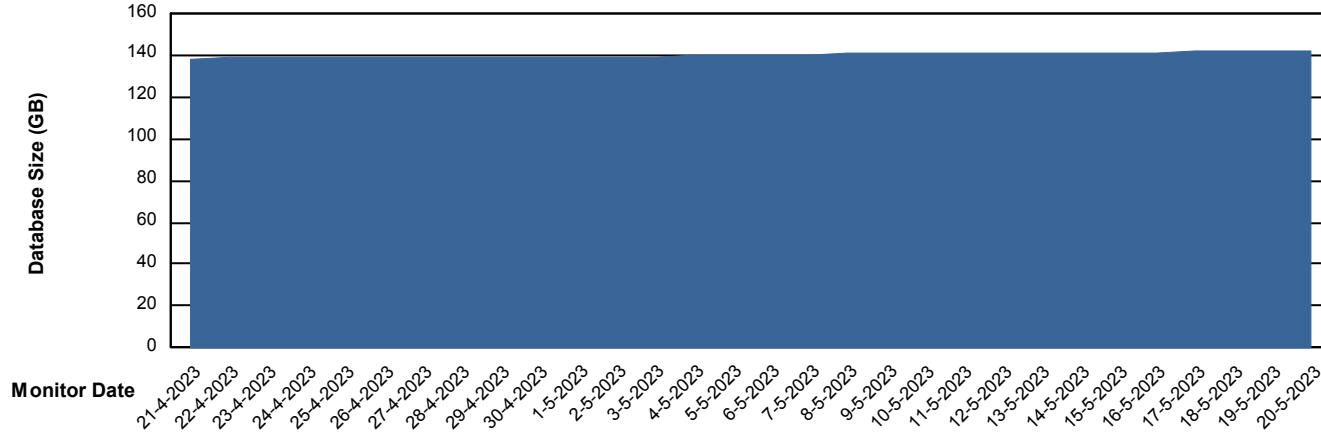

Customer ELI_Production
Database ID 62

Database Performance ELIDB_Standby

DB Processes Max 1,000

Weekly SLA Customer Report

Customer ELI_Production
Database ID 62

DATABASE SIZE ELIDB_BI

Database growth over last month