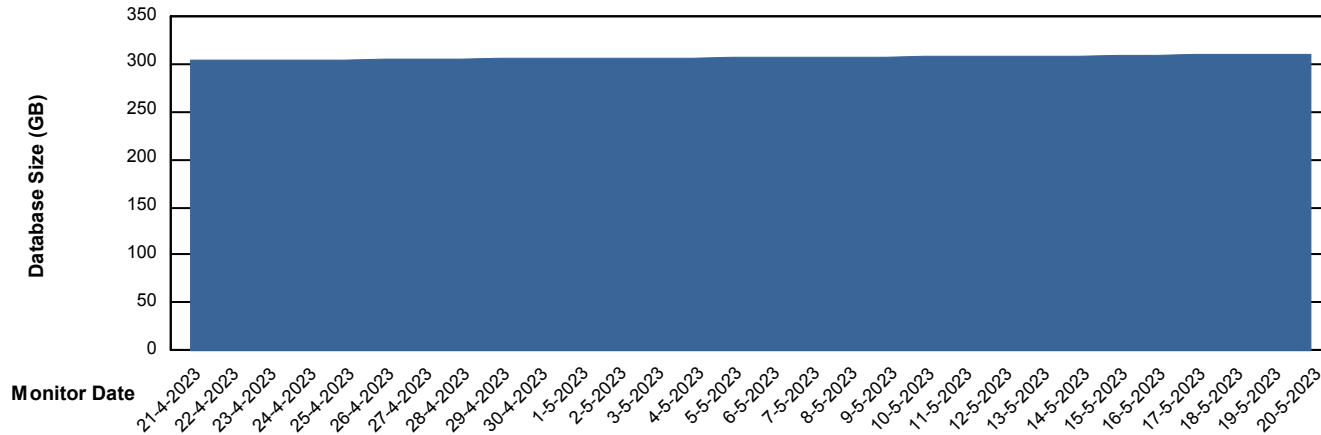

Customer ELI_Production
Database ID 62

Database Performance ELIDB_Standby

DB Processes Max 1,000

Weekly SLA Customer Report

Customer ELI_Production
Database ID 62

DATABASE SIZE ELIDB_BI

Database growth over last month

DATABASE SIZE ELIDB_Production

Database growth over last month

Weekly SLA Customer Report

Customer ELI_Production
Database ID 62

Database Tablespace ELIDB_BI

Date	Tablespace Name	Filesize (Gb)	Usedsize (Gb)	Percentage free
20-5-2023	ABSDATA	100	73	27
	INDX	100	66	34
19-5-2023	ABSDATA	100	73	27
	INDX	100	66	34
18-5-2023	ABSDATA	100	73	27
	INDX	100	66	34
17-5-2023	ABSDATA	100	73	27
	INDX	100	66	34
16-5-2023	ABSDATA	100	73	27
	INDX	100	66	34
15-5-2023	ABSDATA	100	73	27
	INDX	100	66	34
14-5-2023	ABSDATA	100	73	27
	INDX	100	66	34