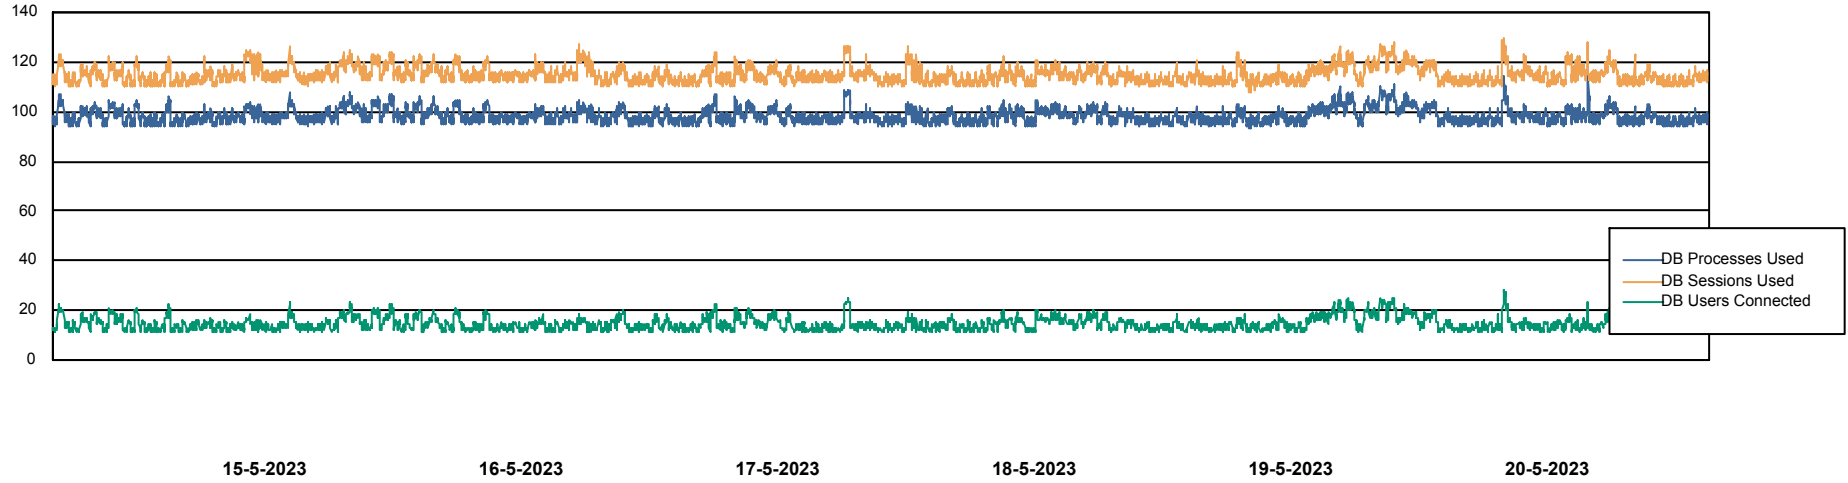

Database Performance ELIDB_BI