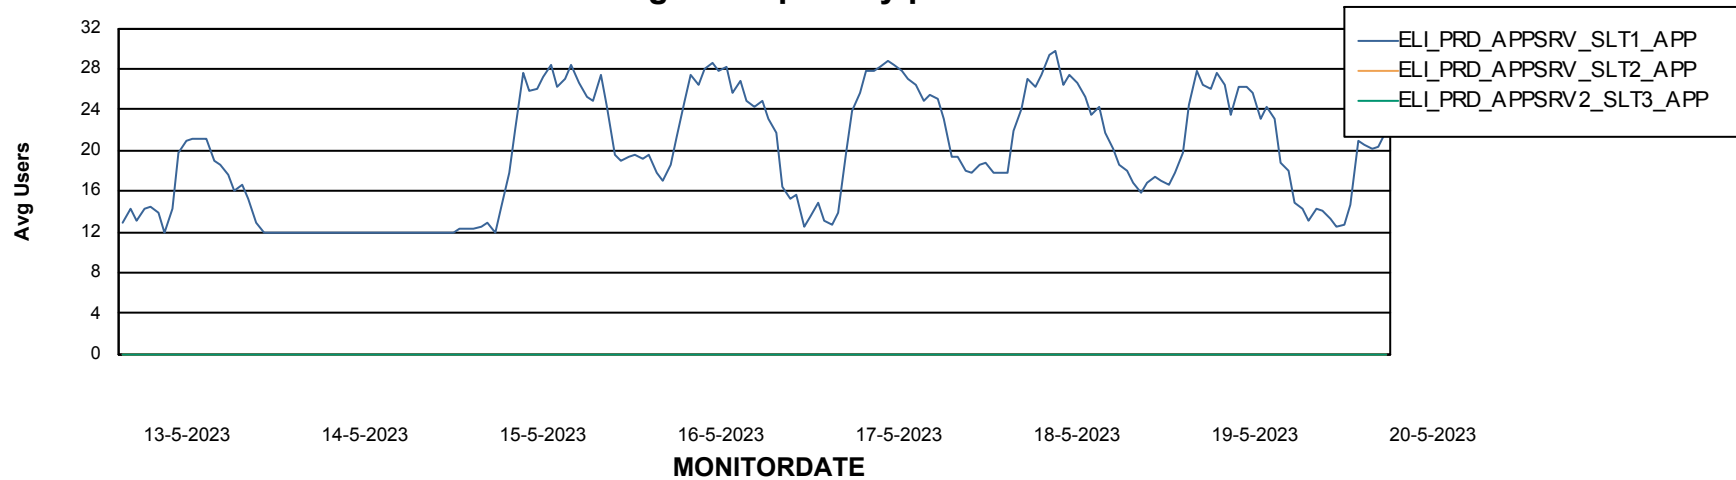

Avg memory used per ABS Server Service

Weekly SLA Customer Report

Customer ELI_Production
Database ID 62

ABSSolute Application Server Services

Avg memory used per ReportServer Service

Avg users per day per ABS server