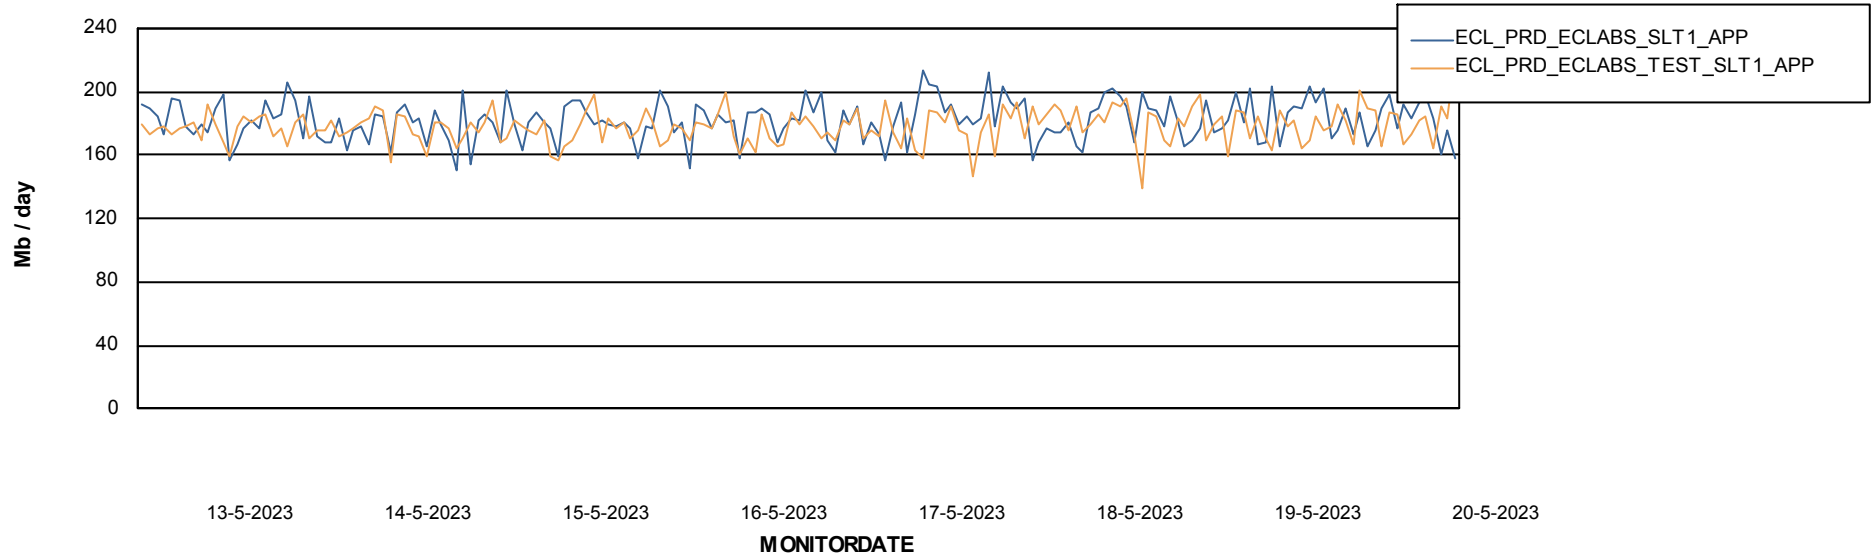

ABSSolute Application Server Services

Avg memory used per ABS Server Service