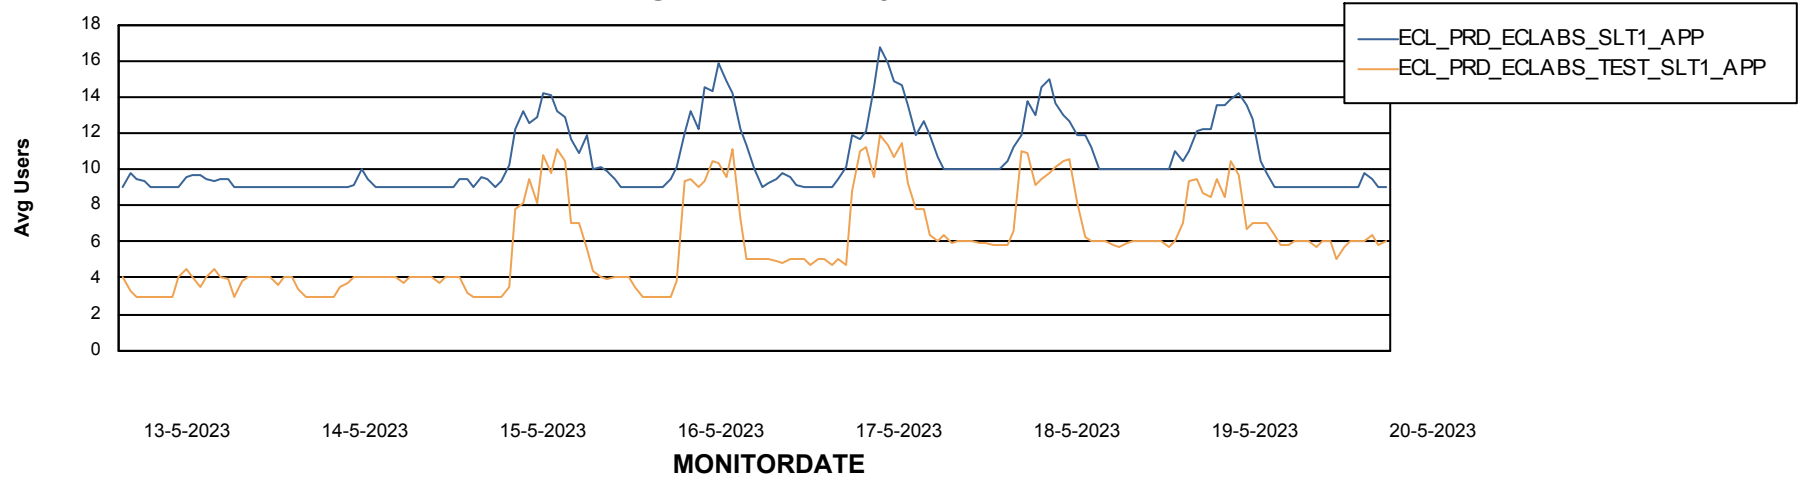

Avg users per day per ABS server