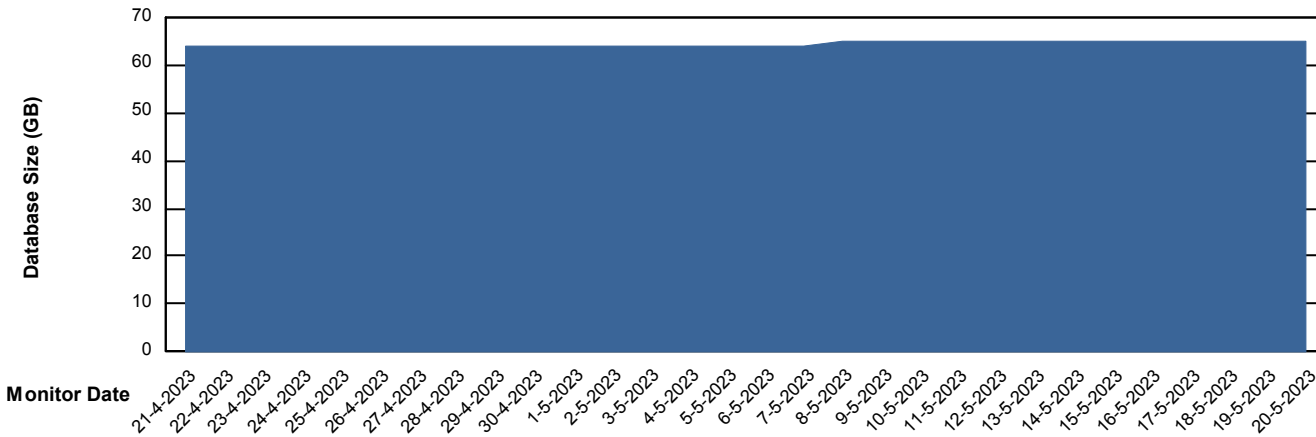

DB Processes Max 1,000

Weekly SLA Customer Report

Customer ECL_Production
 Database ID 156

DATABASE SIZE ECL_PRD_ECLABS_DB_Production

Database growth over last month

Database Tablespace ECL_PRD_ECLABS_DB_Production