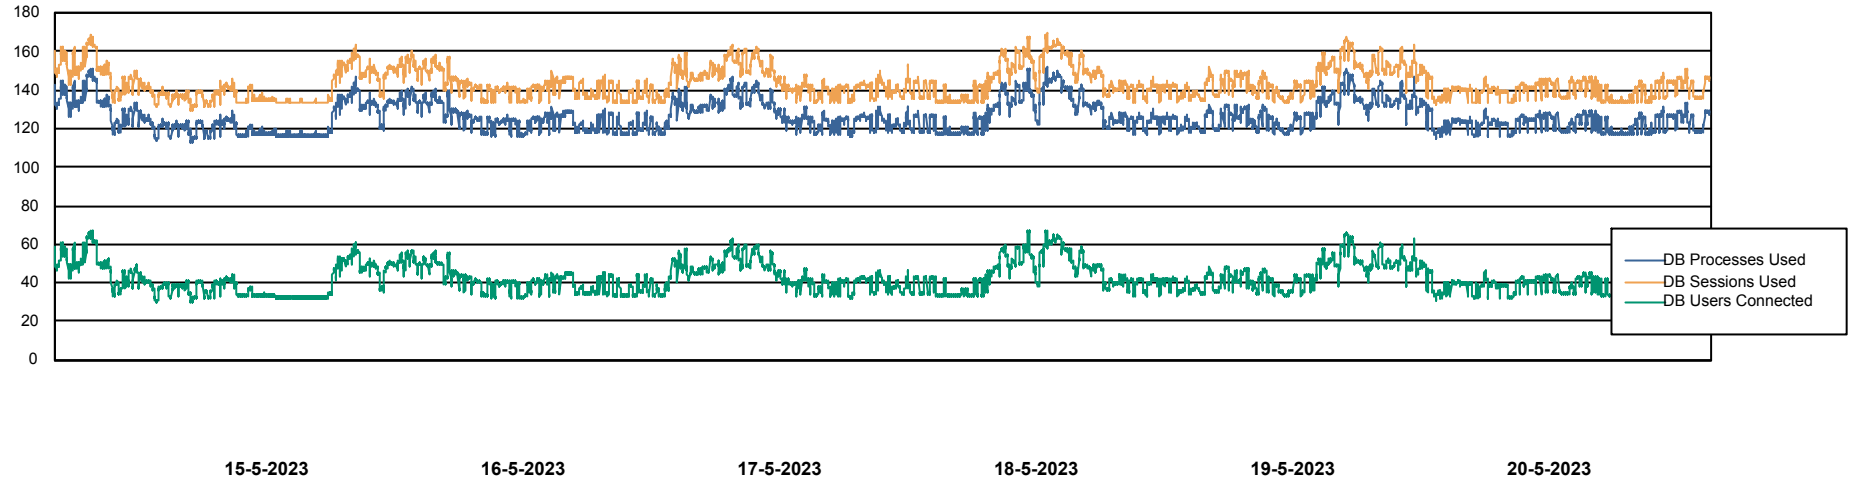

Weekly SLA Customer Report

Customer ECL_Production
Database ID 156

Harddisk Usage ECL_PRD_ECLABS-WEB

	Free disk space on C: (%)	Total disk space on C: (Gb)	Used disk space on C: (Gb)
20-5-2023	64	99	36
19-5-2023	64	99	36
18-5-2023	64	99	36
17-5-2023	64	99	36
16-5-2023	64	99	36
15-5-2023	64	99	36
14-5-2023	64	99	36

Weekly SLA Customer Report

Customer ECL_Production
Database ID 156

Database Performance ECL_PRD_ECLABS_DB_Production

Weekly SLA Customer Report

Customer ECL_Production
Database ID 156

Database Performance ECL_TEST_ECLABS-TEST_DB_STB (ECL_Standby DB)