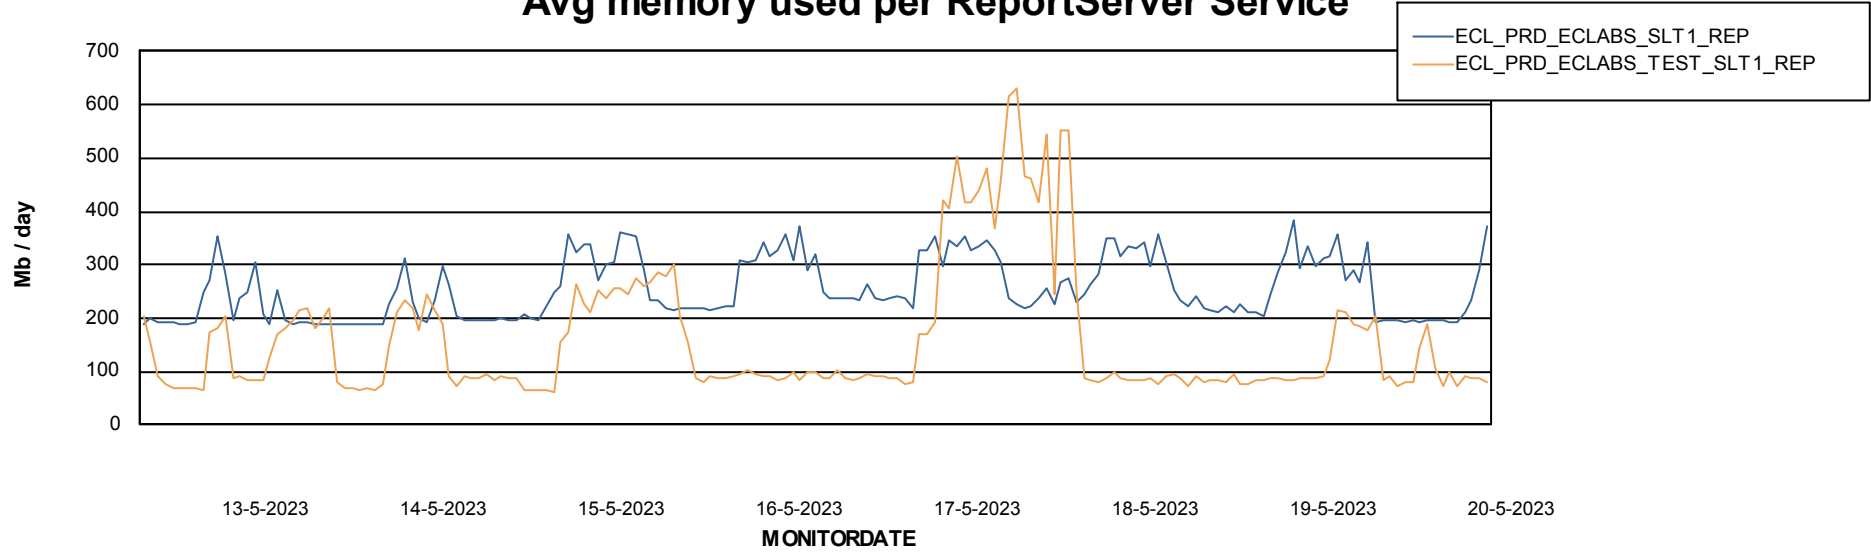

Avg memory used per ABS Server Service

Avg users per day per ABS server

Weekly SLA Customer Report

Customer ECL_Production
Database ID 156

ABSSolute Application ReportServer Services

Avg memory used per ReportServer Service

Weekly SLA Customer Report

Customer ECL_Production
Database ID 156

ABSSolute Web Component Services

Avg memory used per ABS Web component

Weekly SLA Customer Report

Customer ECL_Production
Database ID 156

Disaster per ABS component