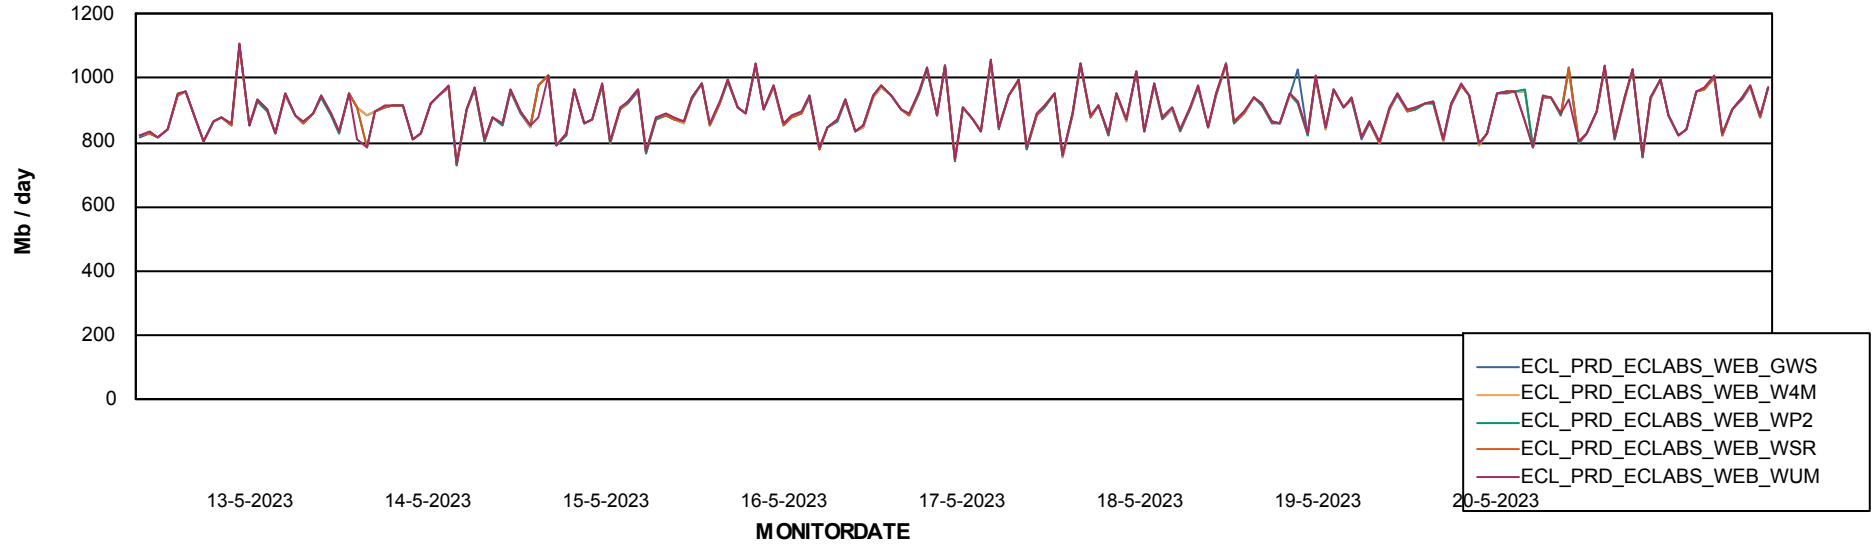

ABSSolute Web Component Services

Avg memory used per ABS Web component