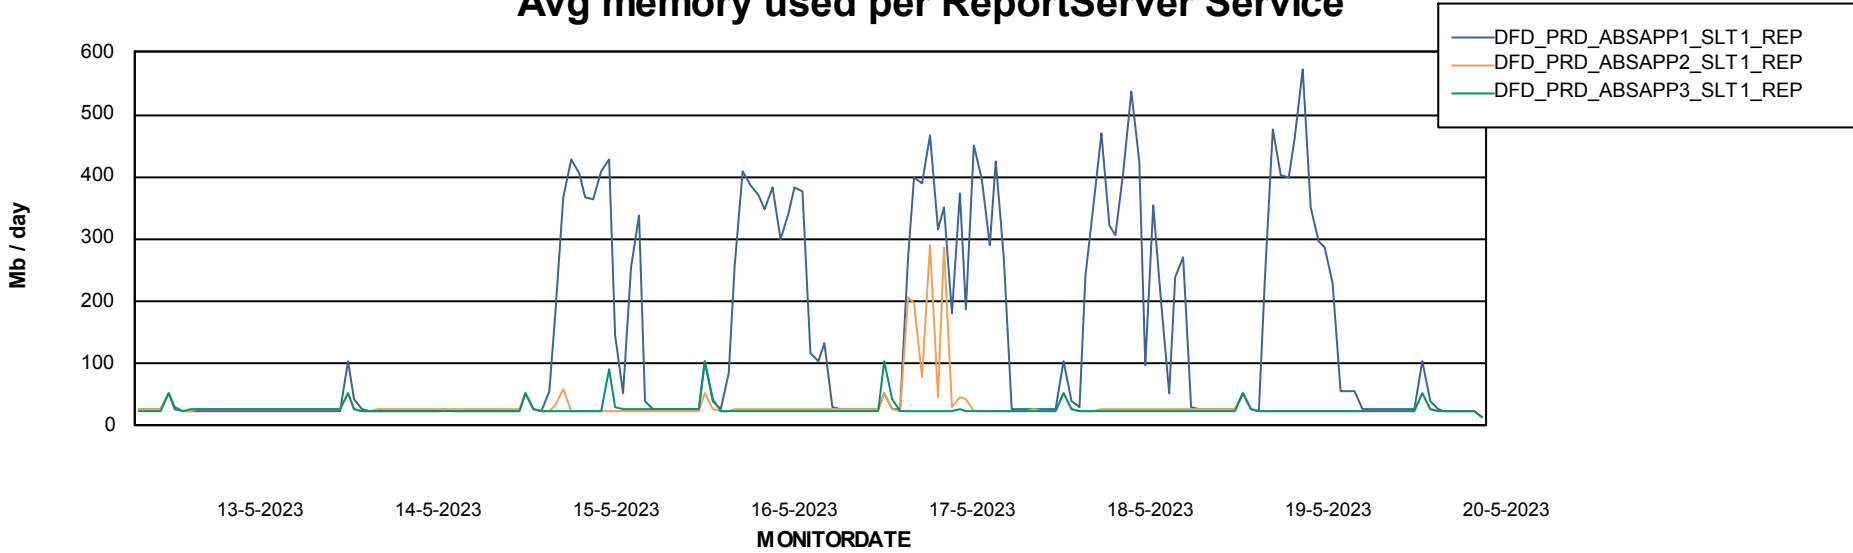

ABSSolute Application ReportServer Services

Avg memory used per ReportServer Service