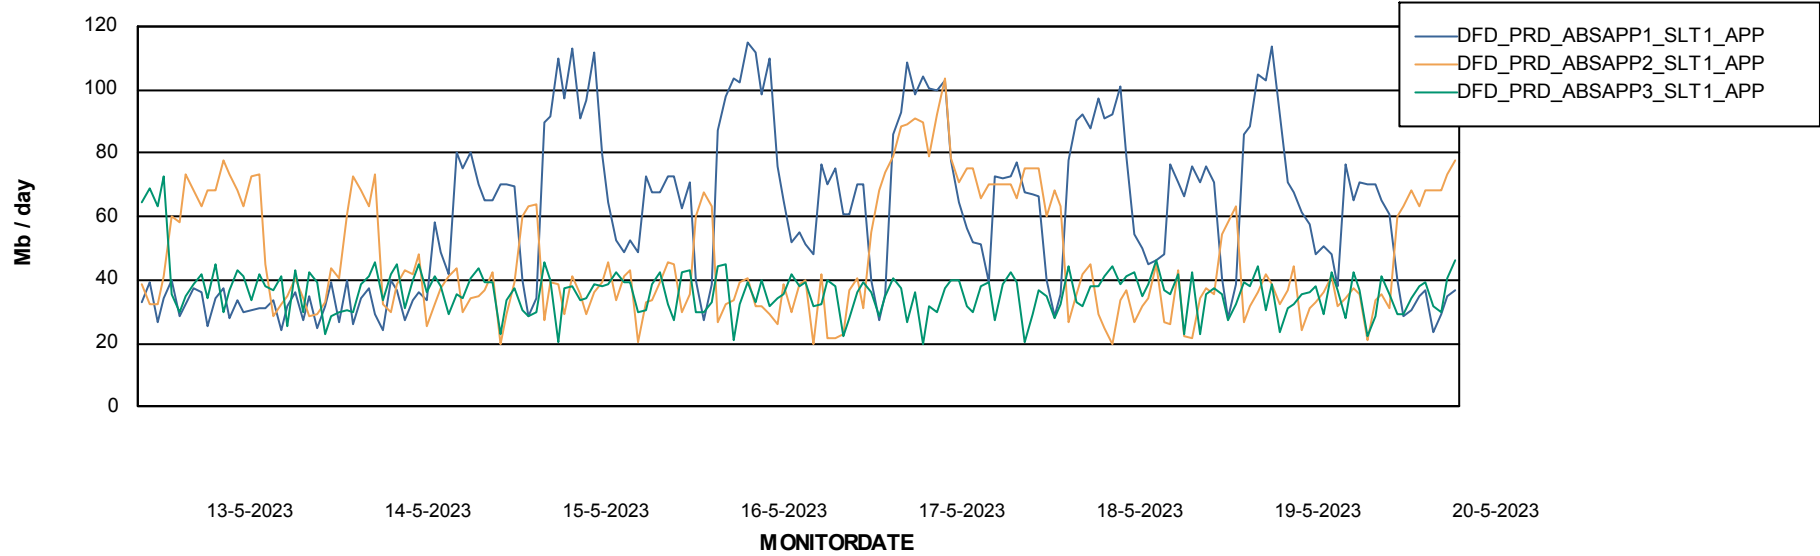

ABSolute Application Server Services

Avg memory used per ABS Server Service