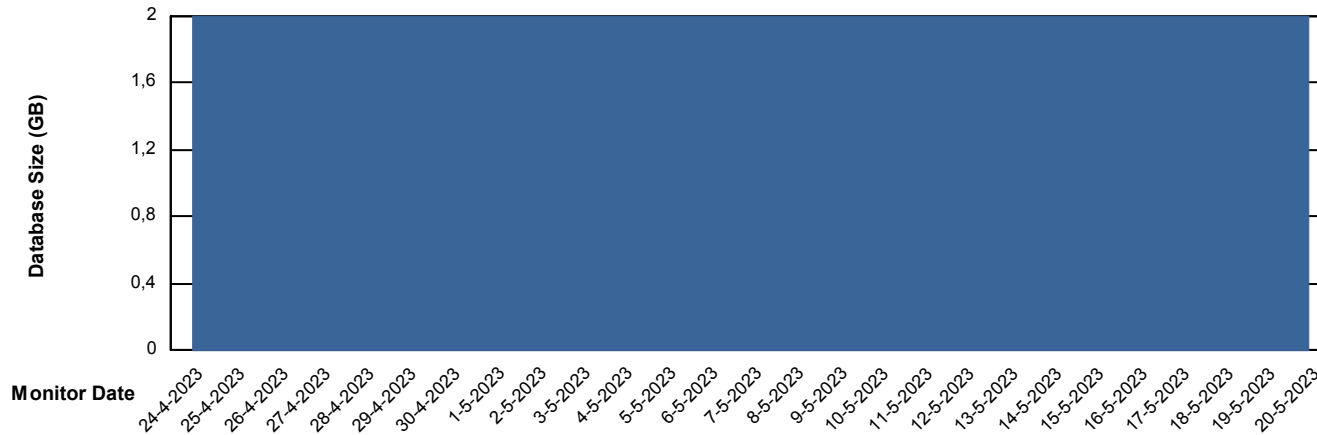

Database growth over last month