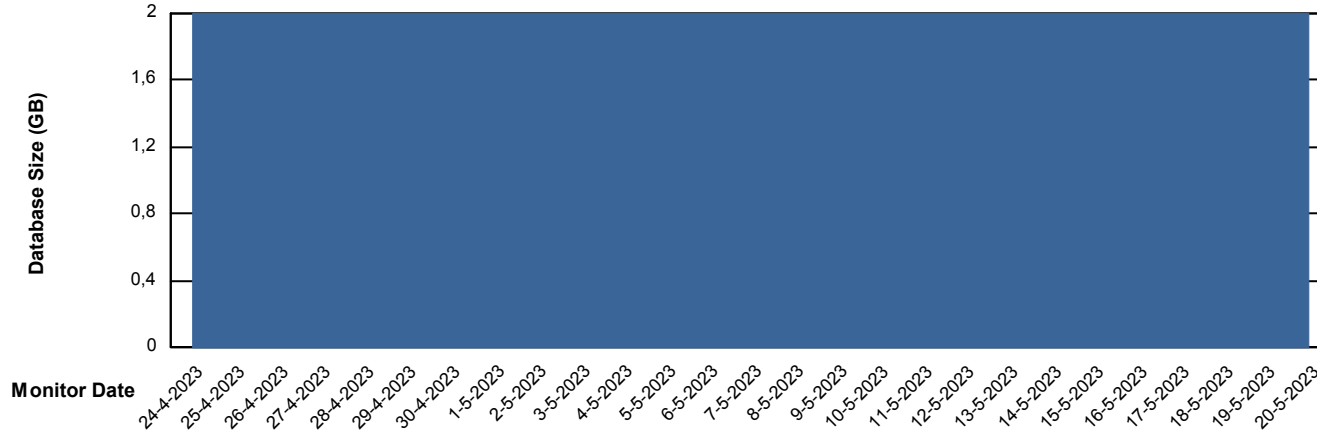

Database Performance DFDDDBBI_Production

DB Processes Max 500

Weekly SLA Customer Report

Customer DFD_Production
Database ID 39

DATABASE SIZE DFDDDB_Production

Database growth over last month

DATABASE SIZE DFDDDBI_Production