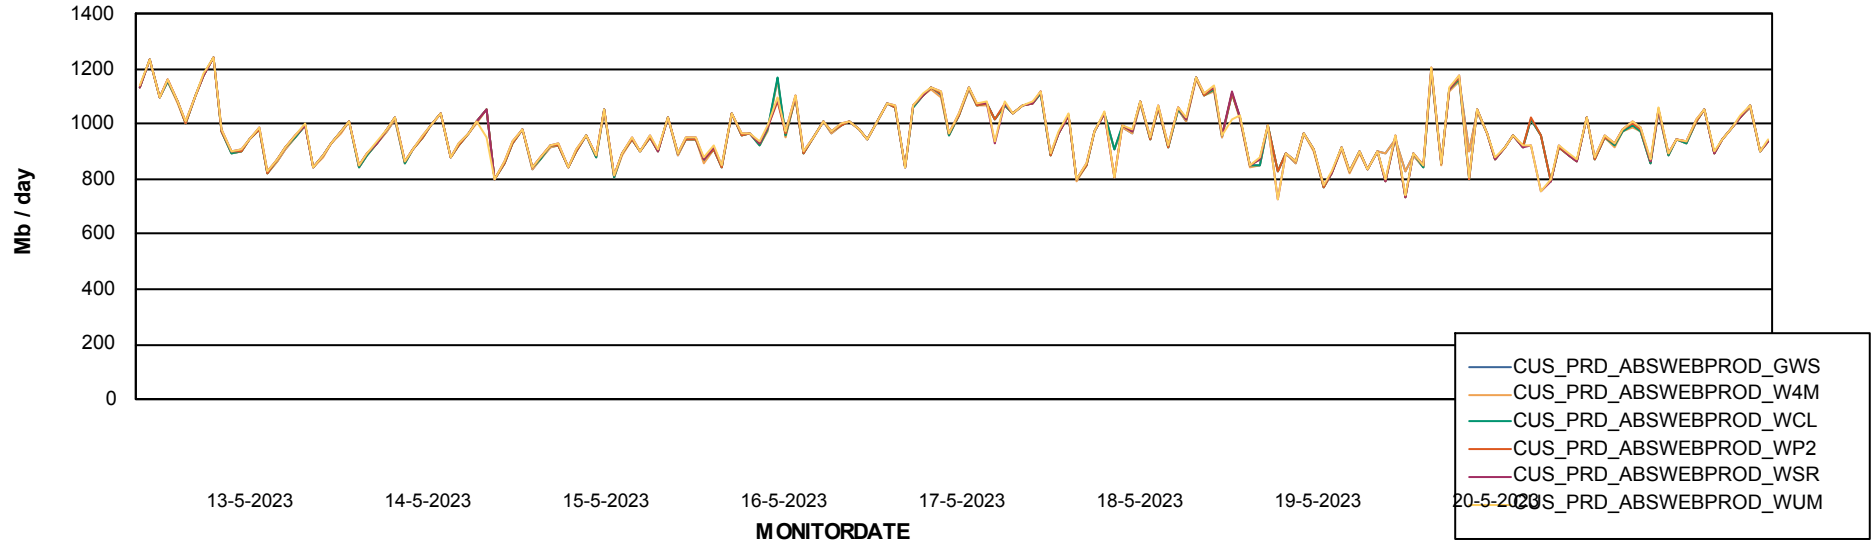

ABSSolute Web Component Services

Avg memory used per ABS Web component