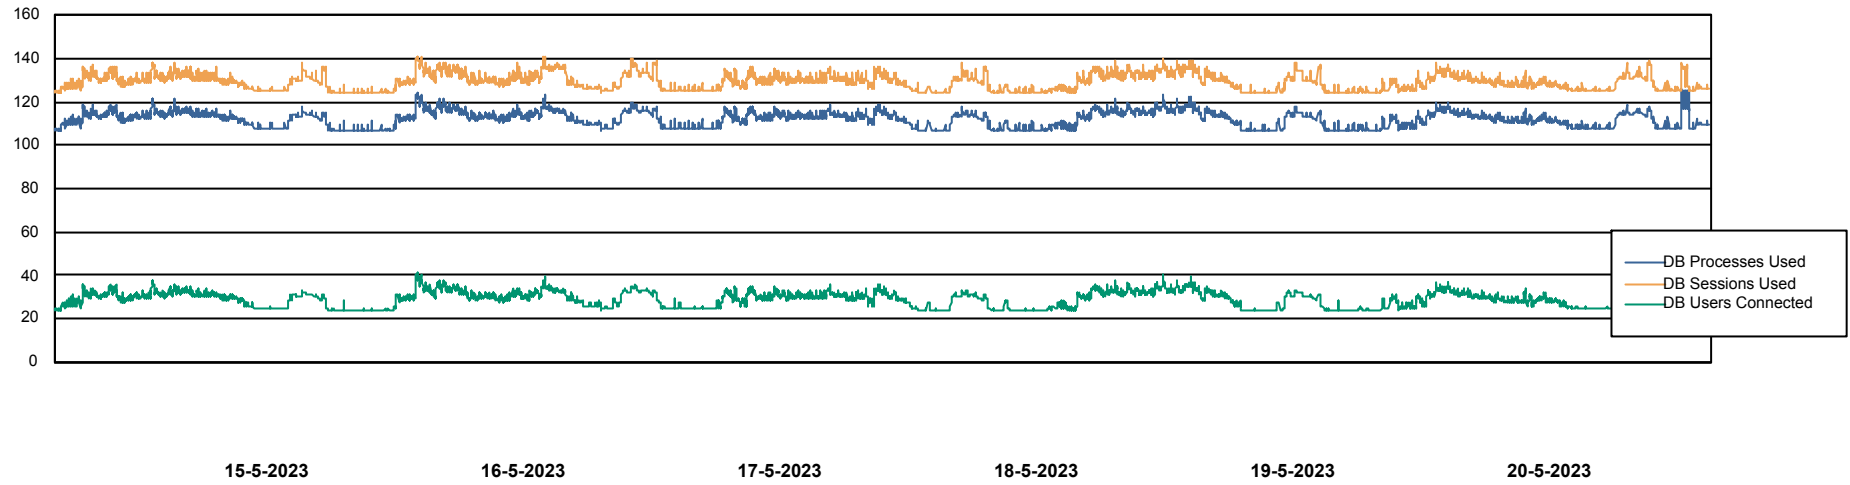

Weekly SLA Customer Report

Customer CUS_Production (24/7)
Database ID 131

Harddisk Usage CUS_PRD_ABSWEBPROD

	Free disk space on C: (%)	Total disk space on C: (Gb)	Used disk space on C: (Gb)
20-5-2023	90	199	20
19-5-2023	90	199	20
18-5-2023	90	199	20
17-5-2023	90	199	20
16-5-2023	90	199	20
15-5-2023	90	199	20
14-5-2023	90	199	20

Weekly SLA Customer Report

Customer CUS_Production (24/7)
Database ID 131

Database Performance CUS_ProdDB_Primary

Weekly SLA Customer Report

Customer CUS_Production (24/7)
Database ID 131

Database Performance CUS_ProdDB_Standby