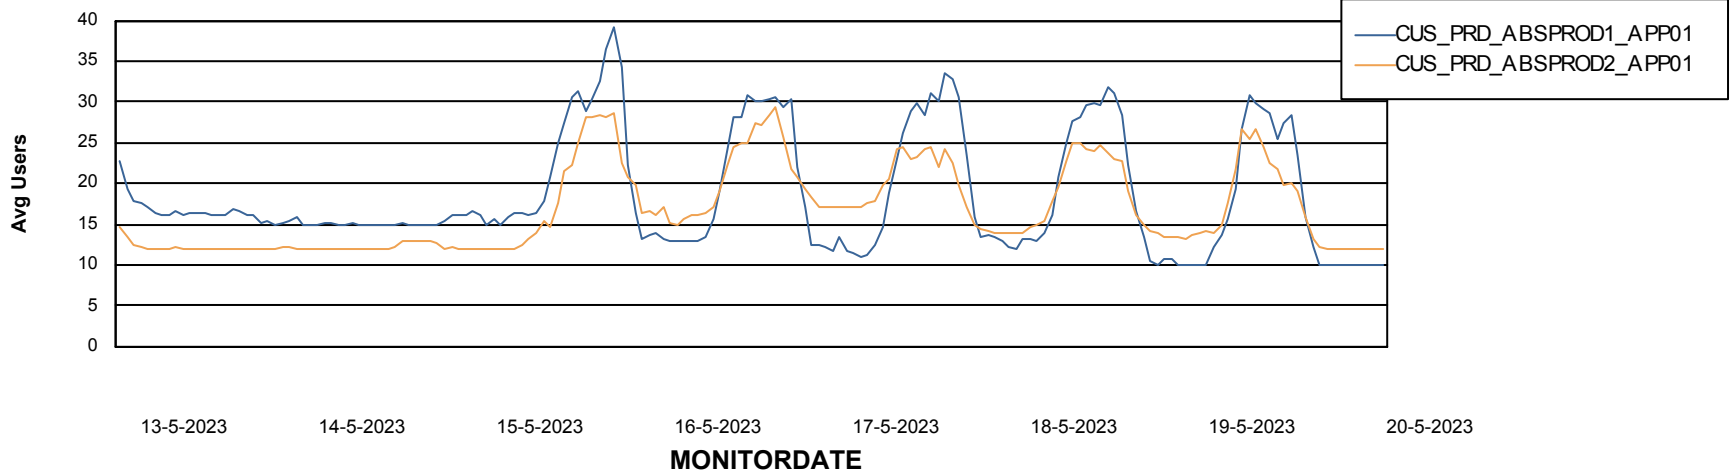

Standby Database Health CUS_Production (24/7)

Recovery lag for last 7 days

Weekly SLA Customer Report

Customer CUS_Production (24/7)
Database ID 131

ABSSolute Application Server Services

Avg memory used per ABS Server Service

Avg users per day per ABS server

Weekly SLA Customer Report

Customer CUS_Production (24/7)
Database ID 131

ABSSolute Application ReportServer Services

Avg memory used per ReportServer Service

Weekly SLA Customer Report