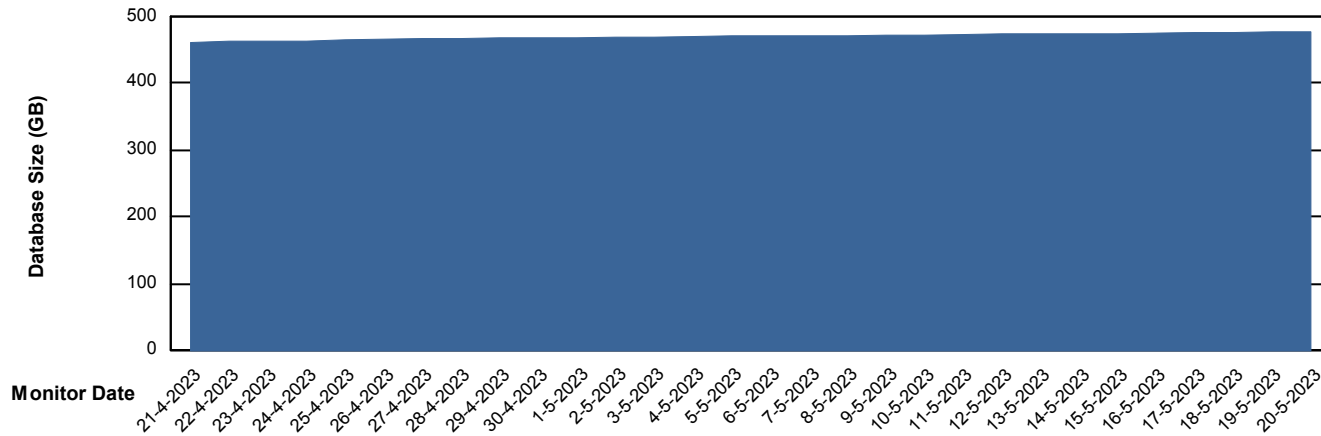

DATABASE SIZE CUS_ProdDB_Primary

Database growth over last month