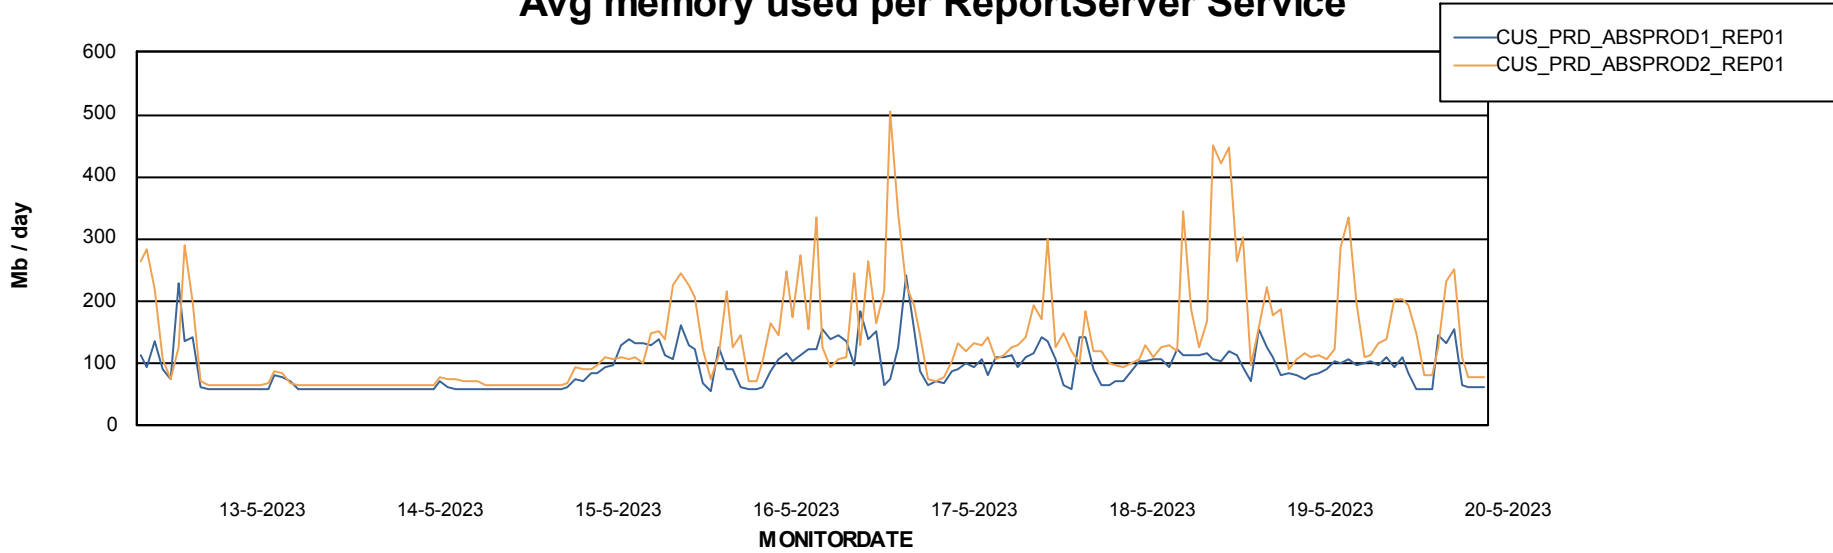

Avg users per day per ABS server

Weekly SLA Customer Report

Customer CUS_Production (24/7)
Database ID 131

ABSSolute Application ReportServer Services

Avg memory used per ReportServer Service

Weekly SLA Customer Report