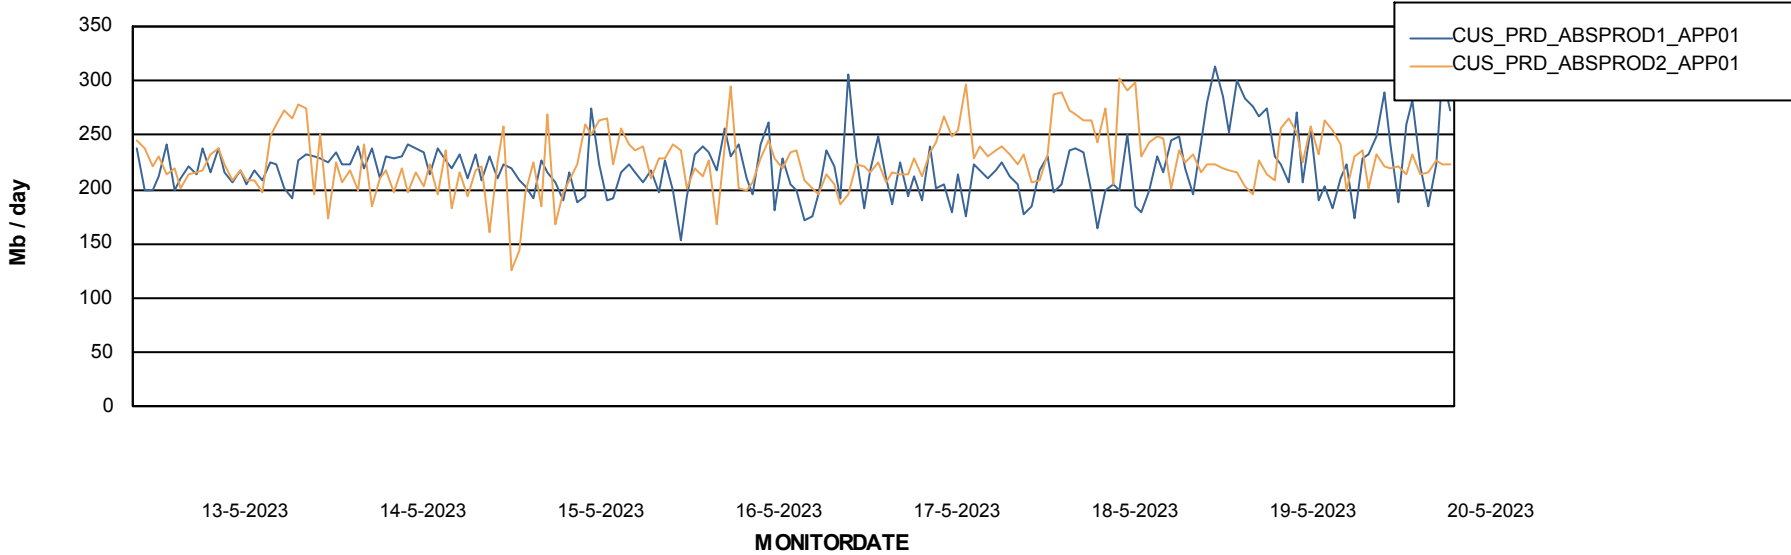

Standby Database Health CUS_Production (24/7)

Recovery lag for last 7 days

Weekly SLA Customer Report

Customer CUS_Production (24/7)
Database ID 131

ABSSolute Application Server Services

Avg memory used per ABS Server Service