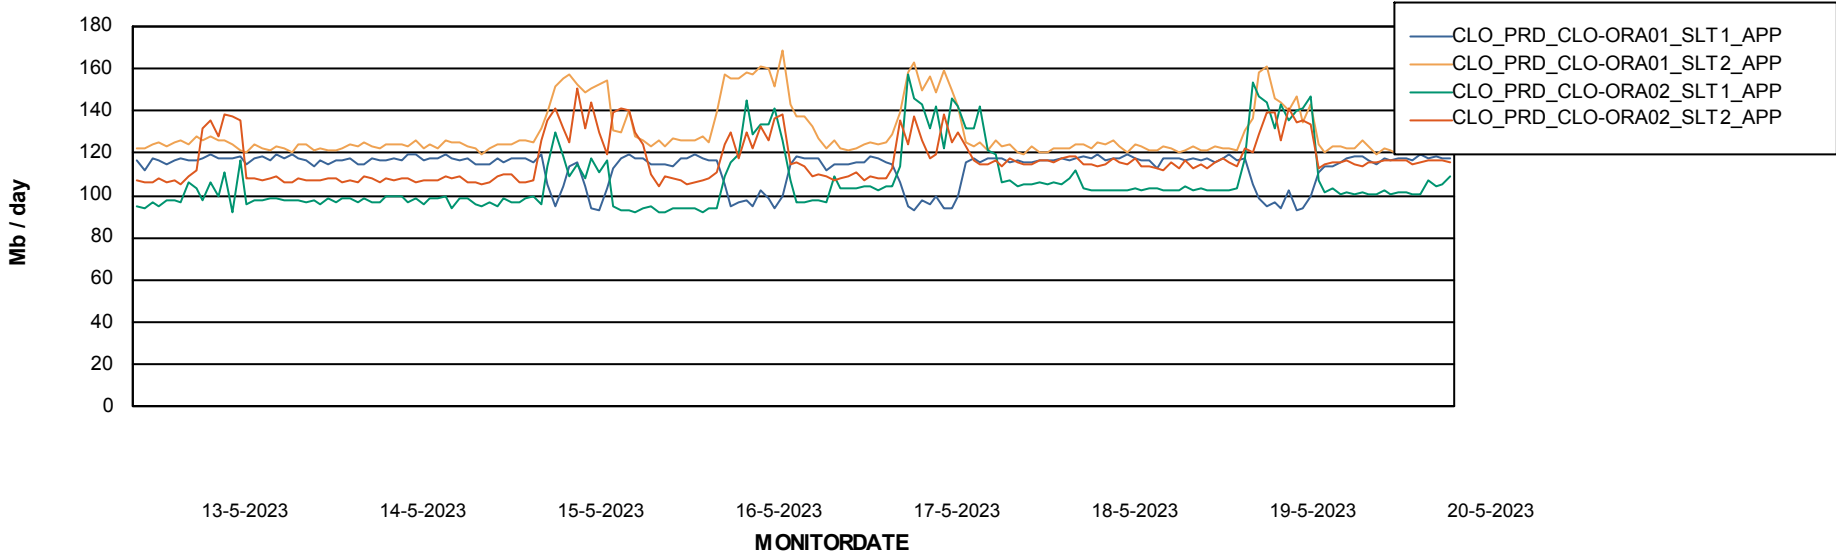

Standby Database Health CLO Production

Recovery lag for last 7 days

Weekly SLA Customer Report

Customer CLO Production
Database ID 38

ABSSolute Application Server Services

Avg memory used per ABS Server Service