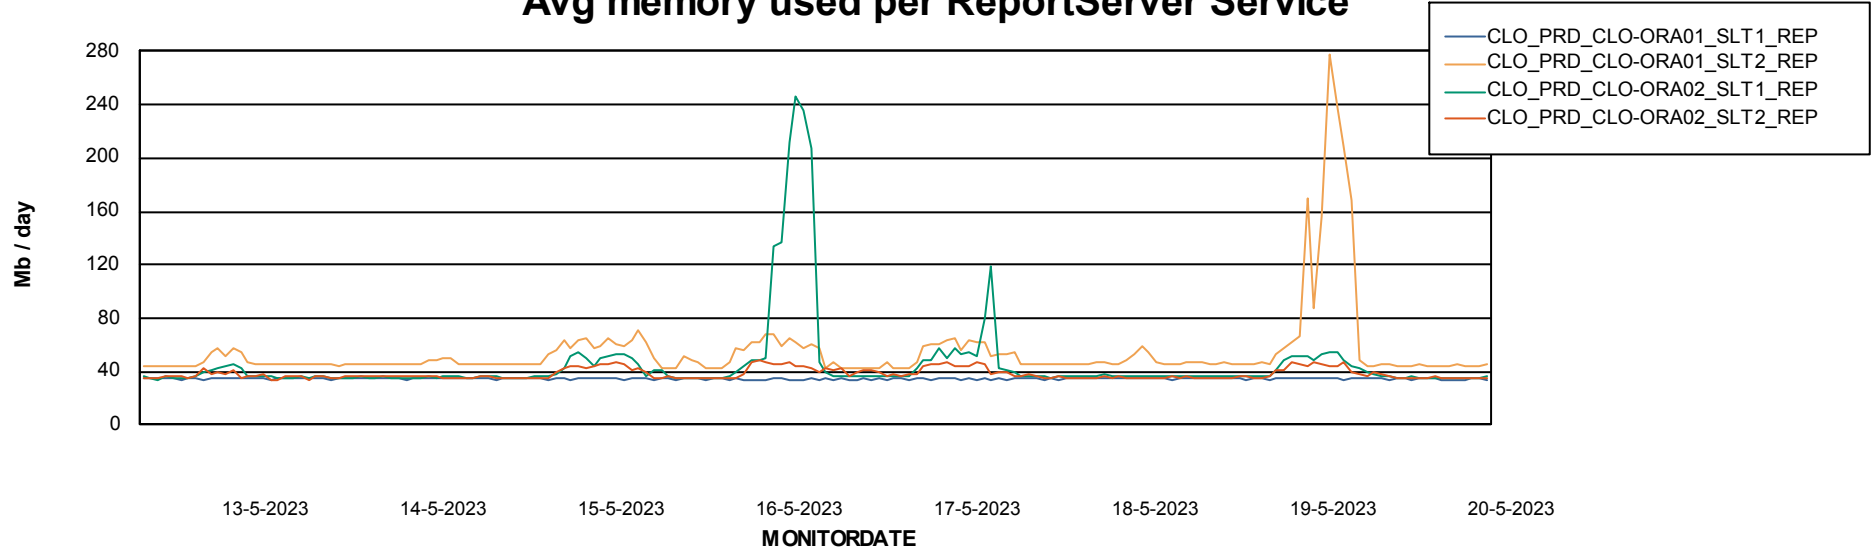

Avg users per day per ABS server

Weekly SLA Customer Report

Customer CLO Production
Database ID 38

ABSSolute Application ReportServer Services

Avg memory used per ReportServer Service

Weekly SLA Customer Report