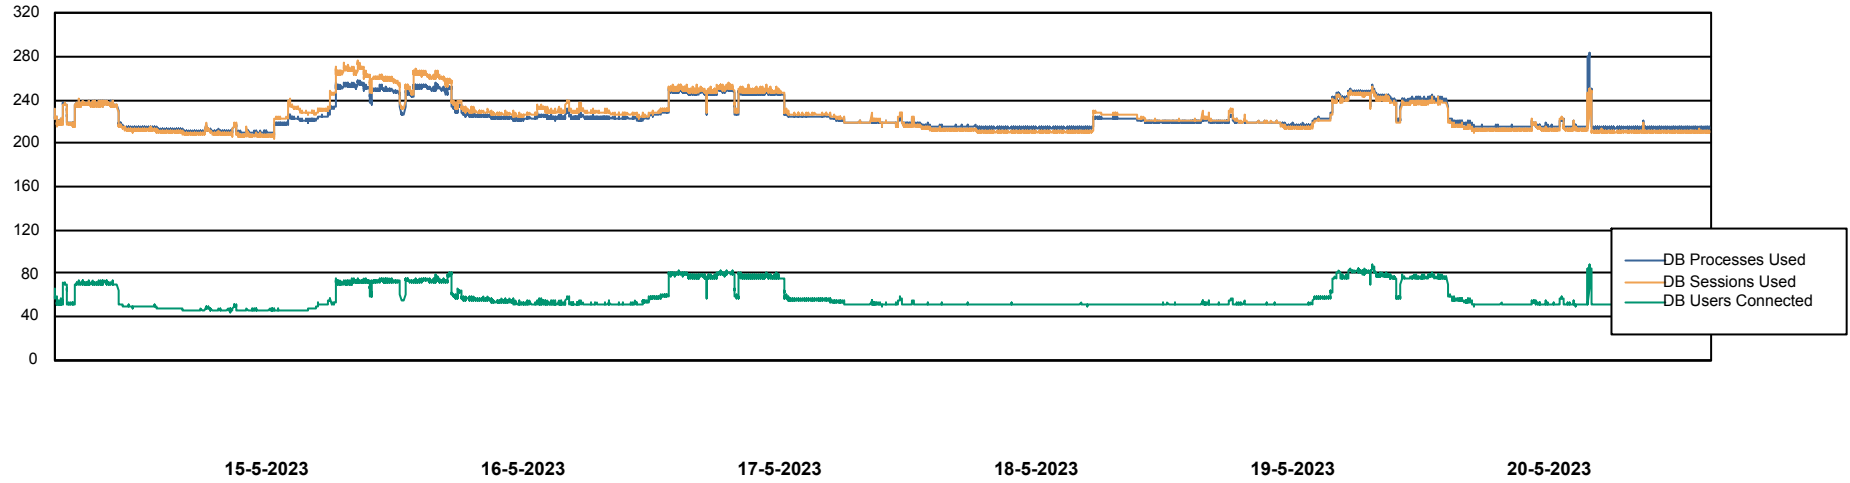

Weekly SLA Customer Report

Customer CLO Production
Database ID 38

Harddisk Usage CLO_PRD_WEB_02

	Free disk space on C: (%)	Total disk space on C: (Gb)	Used disk space on C: (Gb)
20-5-2023	66	100	34
19-5-2023	66	100	34
18-5-2023	66	100	34
17-5-2023	66	100	34
16-5-2023	66	100	34
15-5-2023	66	100	34
14-5-2023	66	100	34

Weekly SLA Customer Report

Customer CLO Production
Database ID 38

Database Performance CLODB_PRD_CLO-ORA01

Weekly SLA Customer Report

Customer CLO Production
Database ID 38

Database Performance CLODB_STANDBY_CLO-ORA02