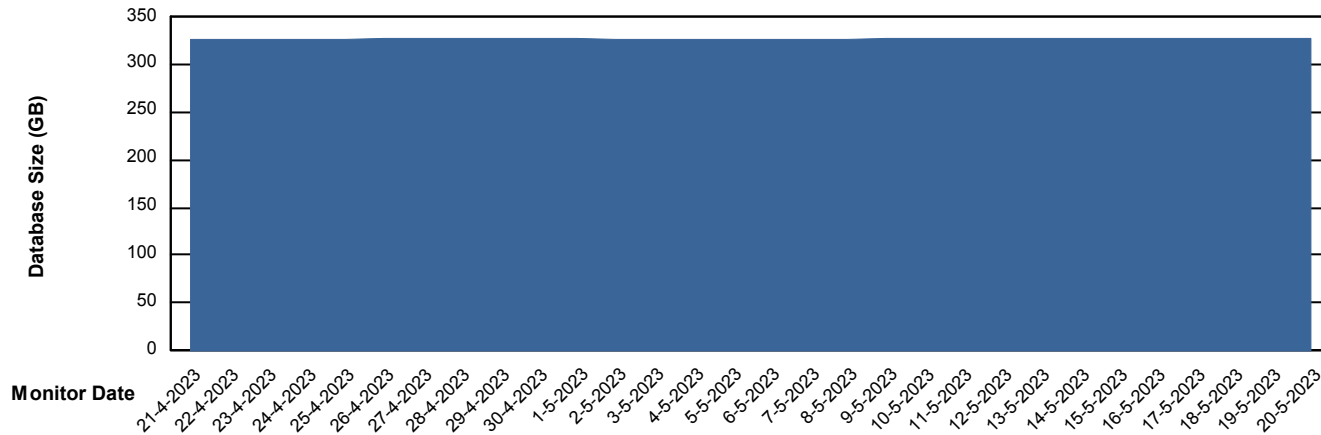

DATABASE SIZE CLODB_PRD_CLO-ORA01

Database growth over last month